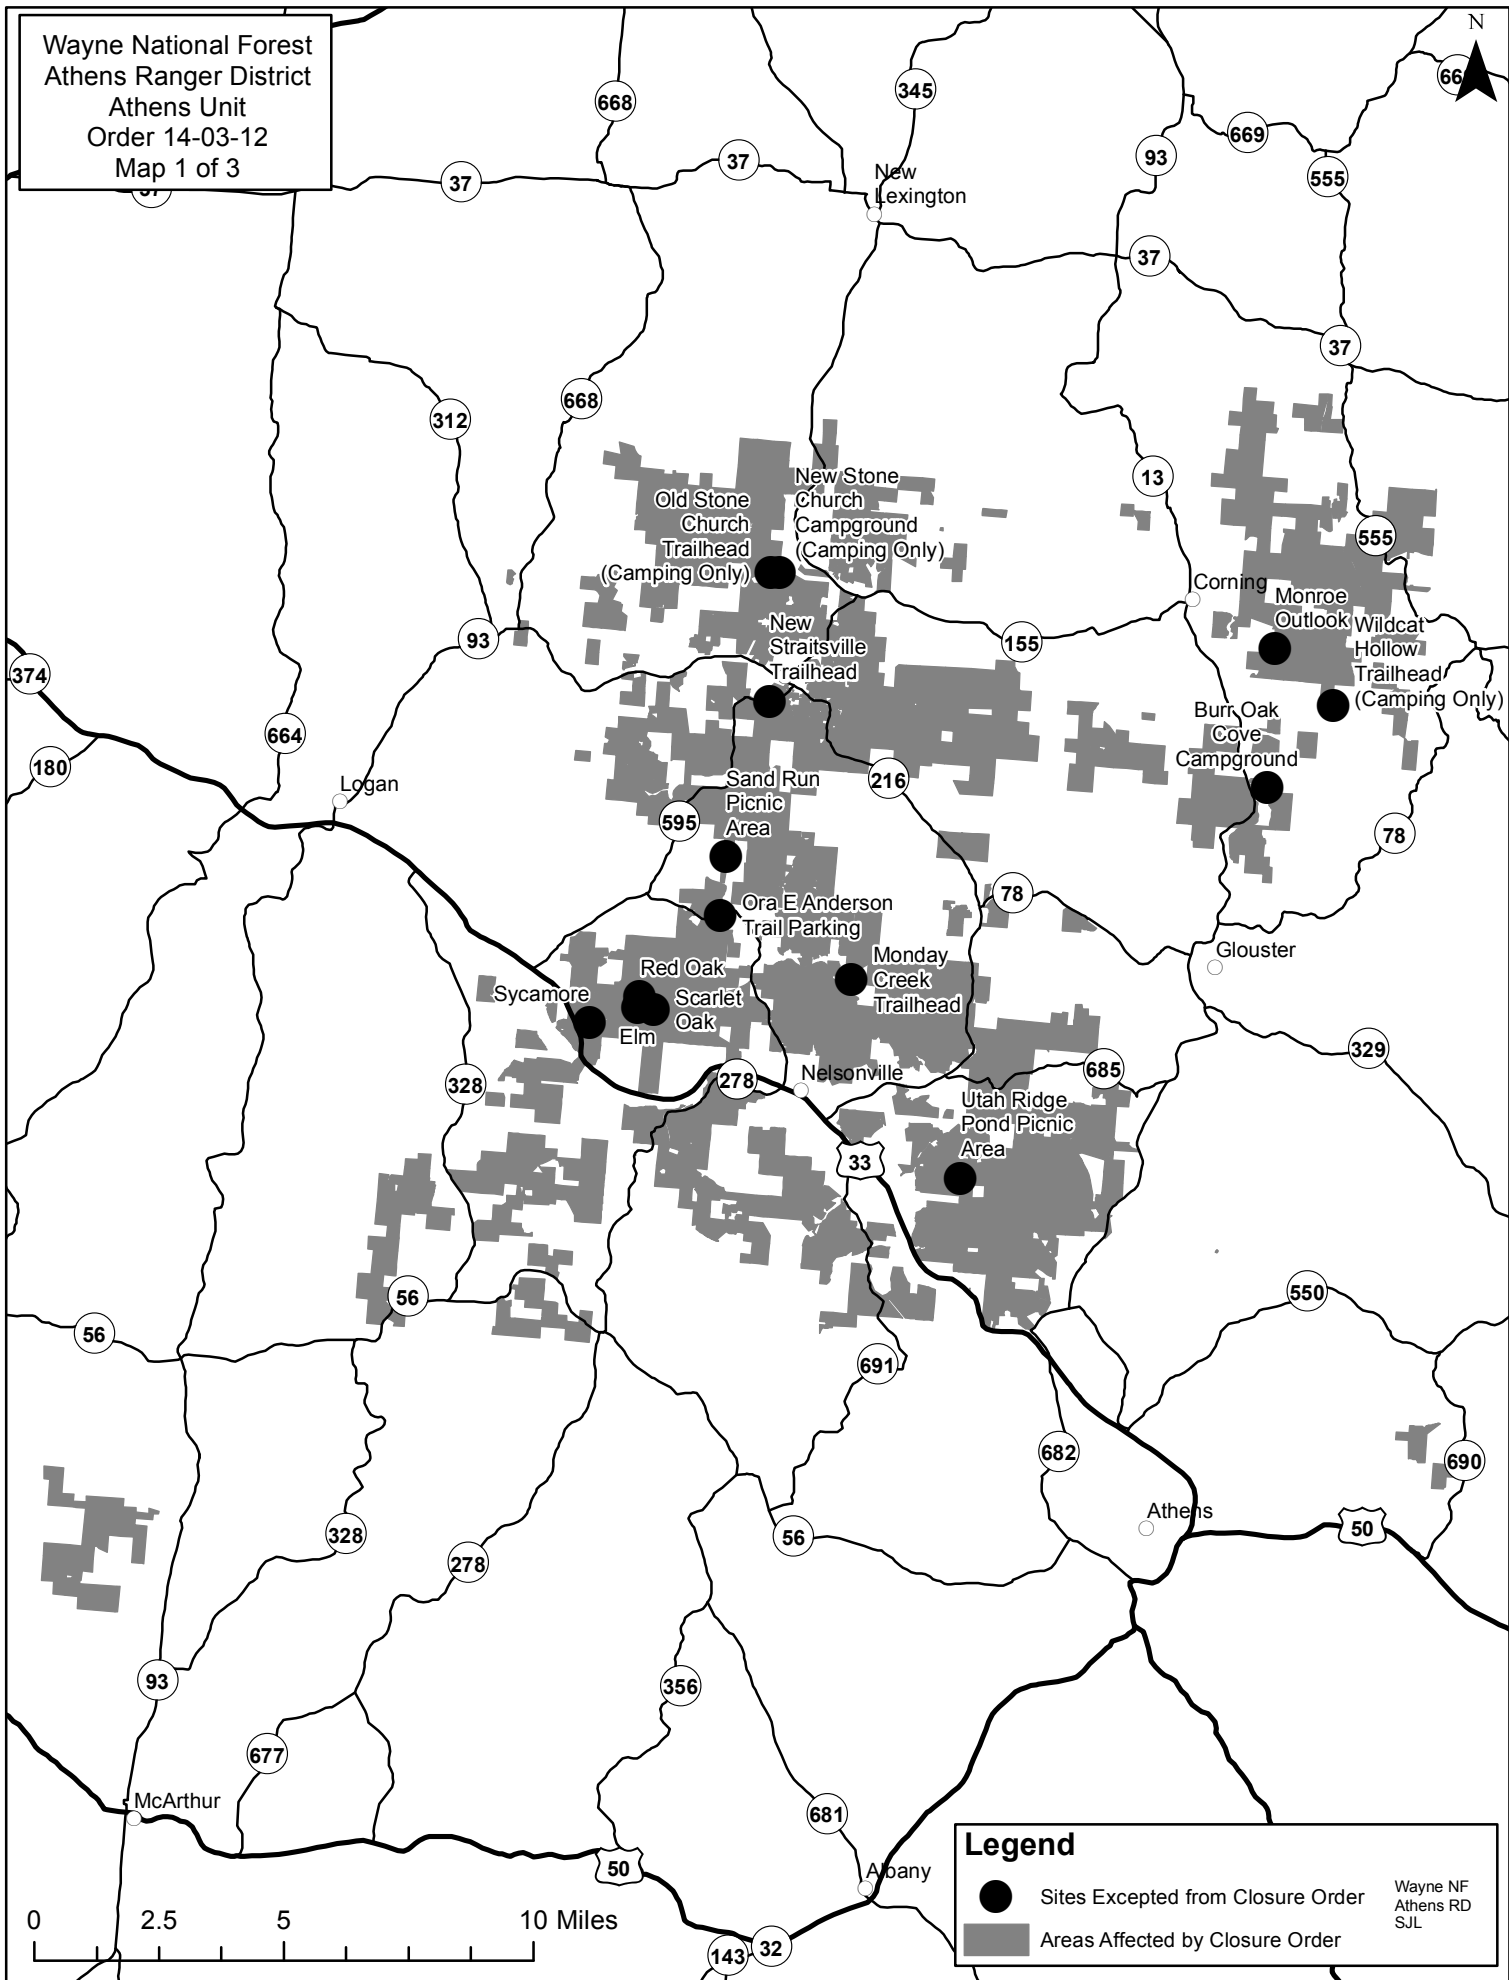

Wayne National Forest
 Athens Ranger District
 Athens Unit
 Order 14-03-12
 Map 1 of 3

Legend

- Sites Excepted from Closure Order
- Areas Affected by Closure Order

Wayne NF
Athens RD
S.J.L.