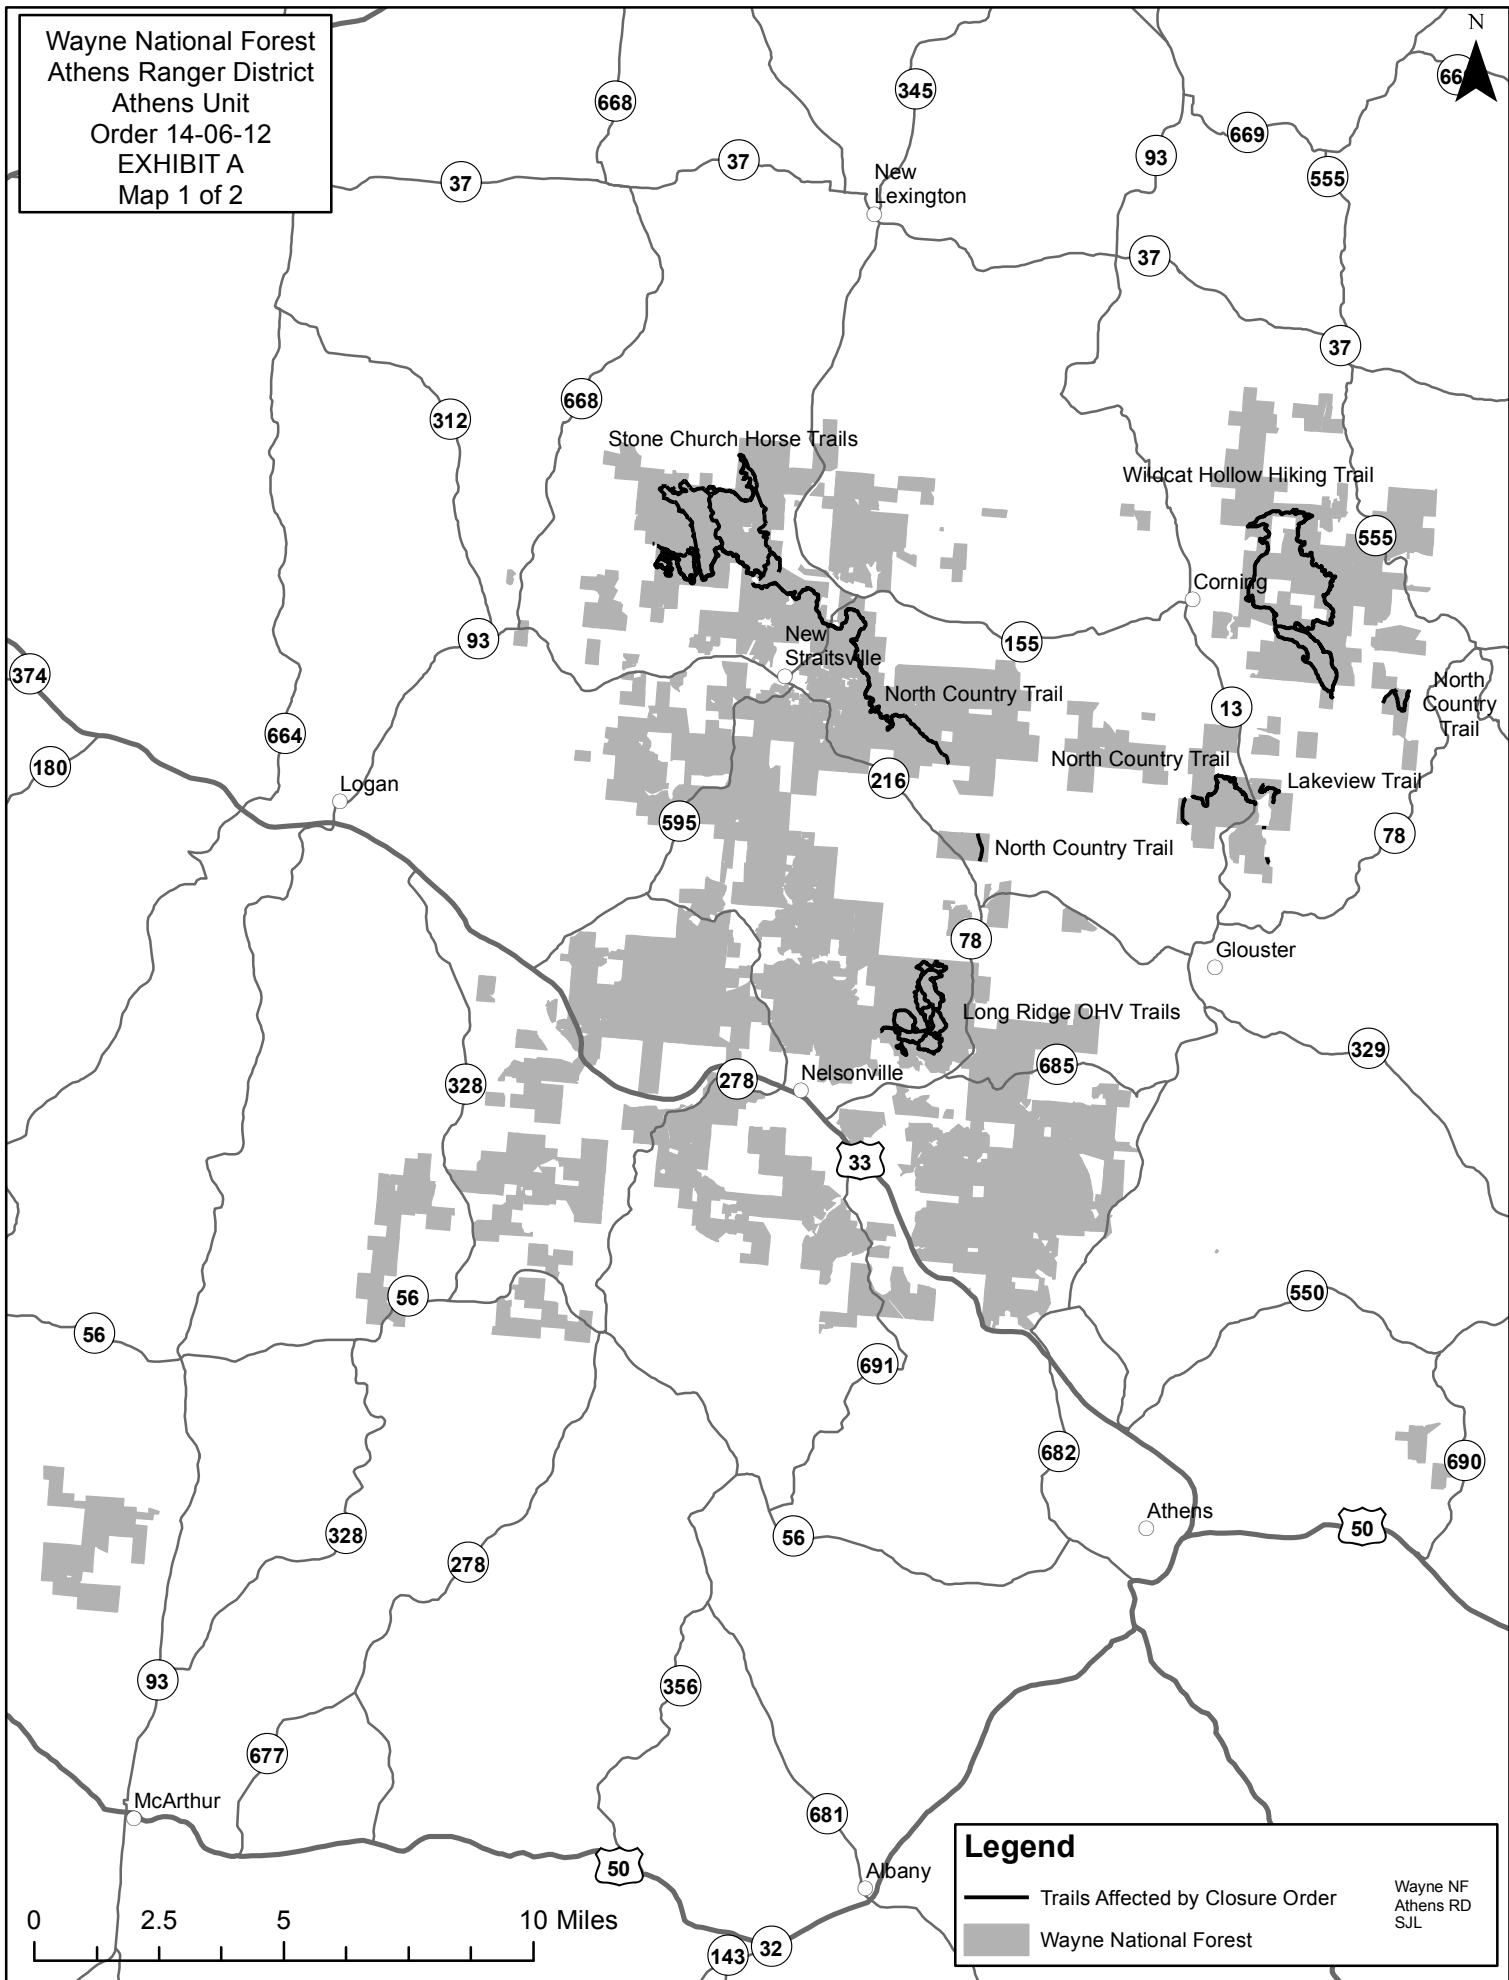

Wayne National Forest
Athens Ranger District
Athens Unit
Order 14-06-12
EXHIBIT A
Map 1 of 2

Legend

- Trails Affected by Closure Order
- Wayne National Forest

Wayne NF
Athens RD
S.J.L.