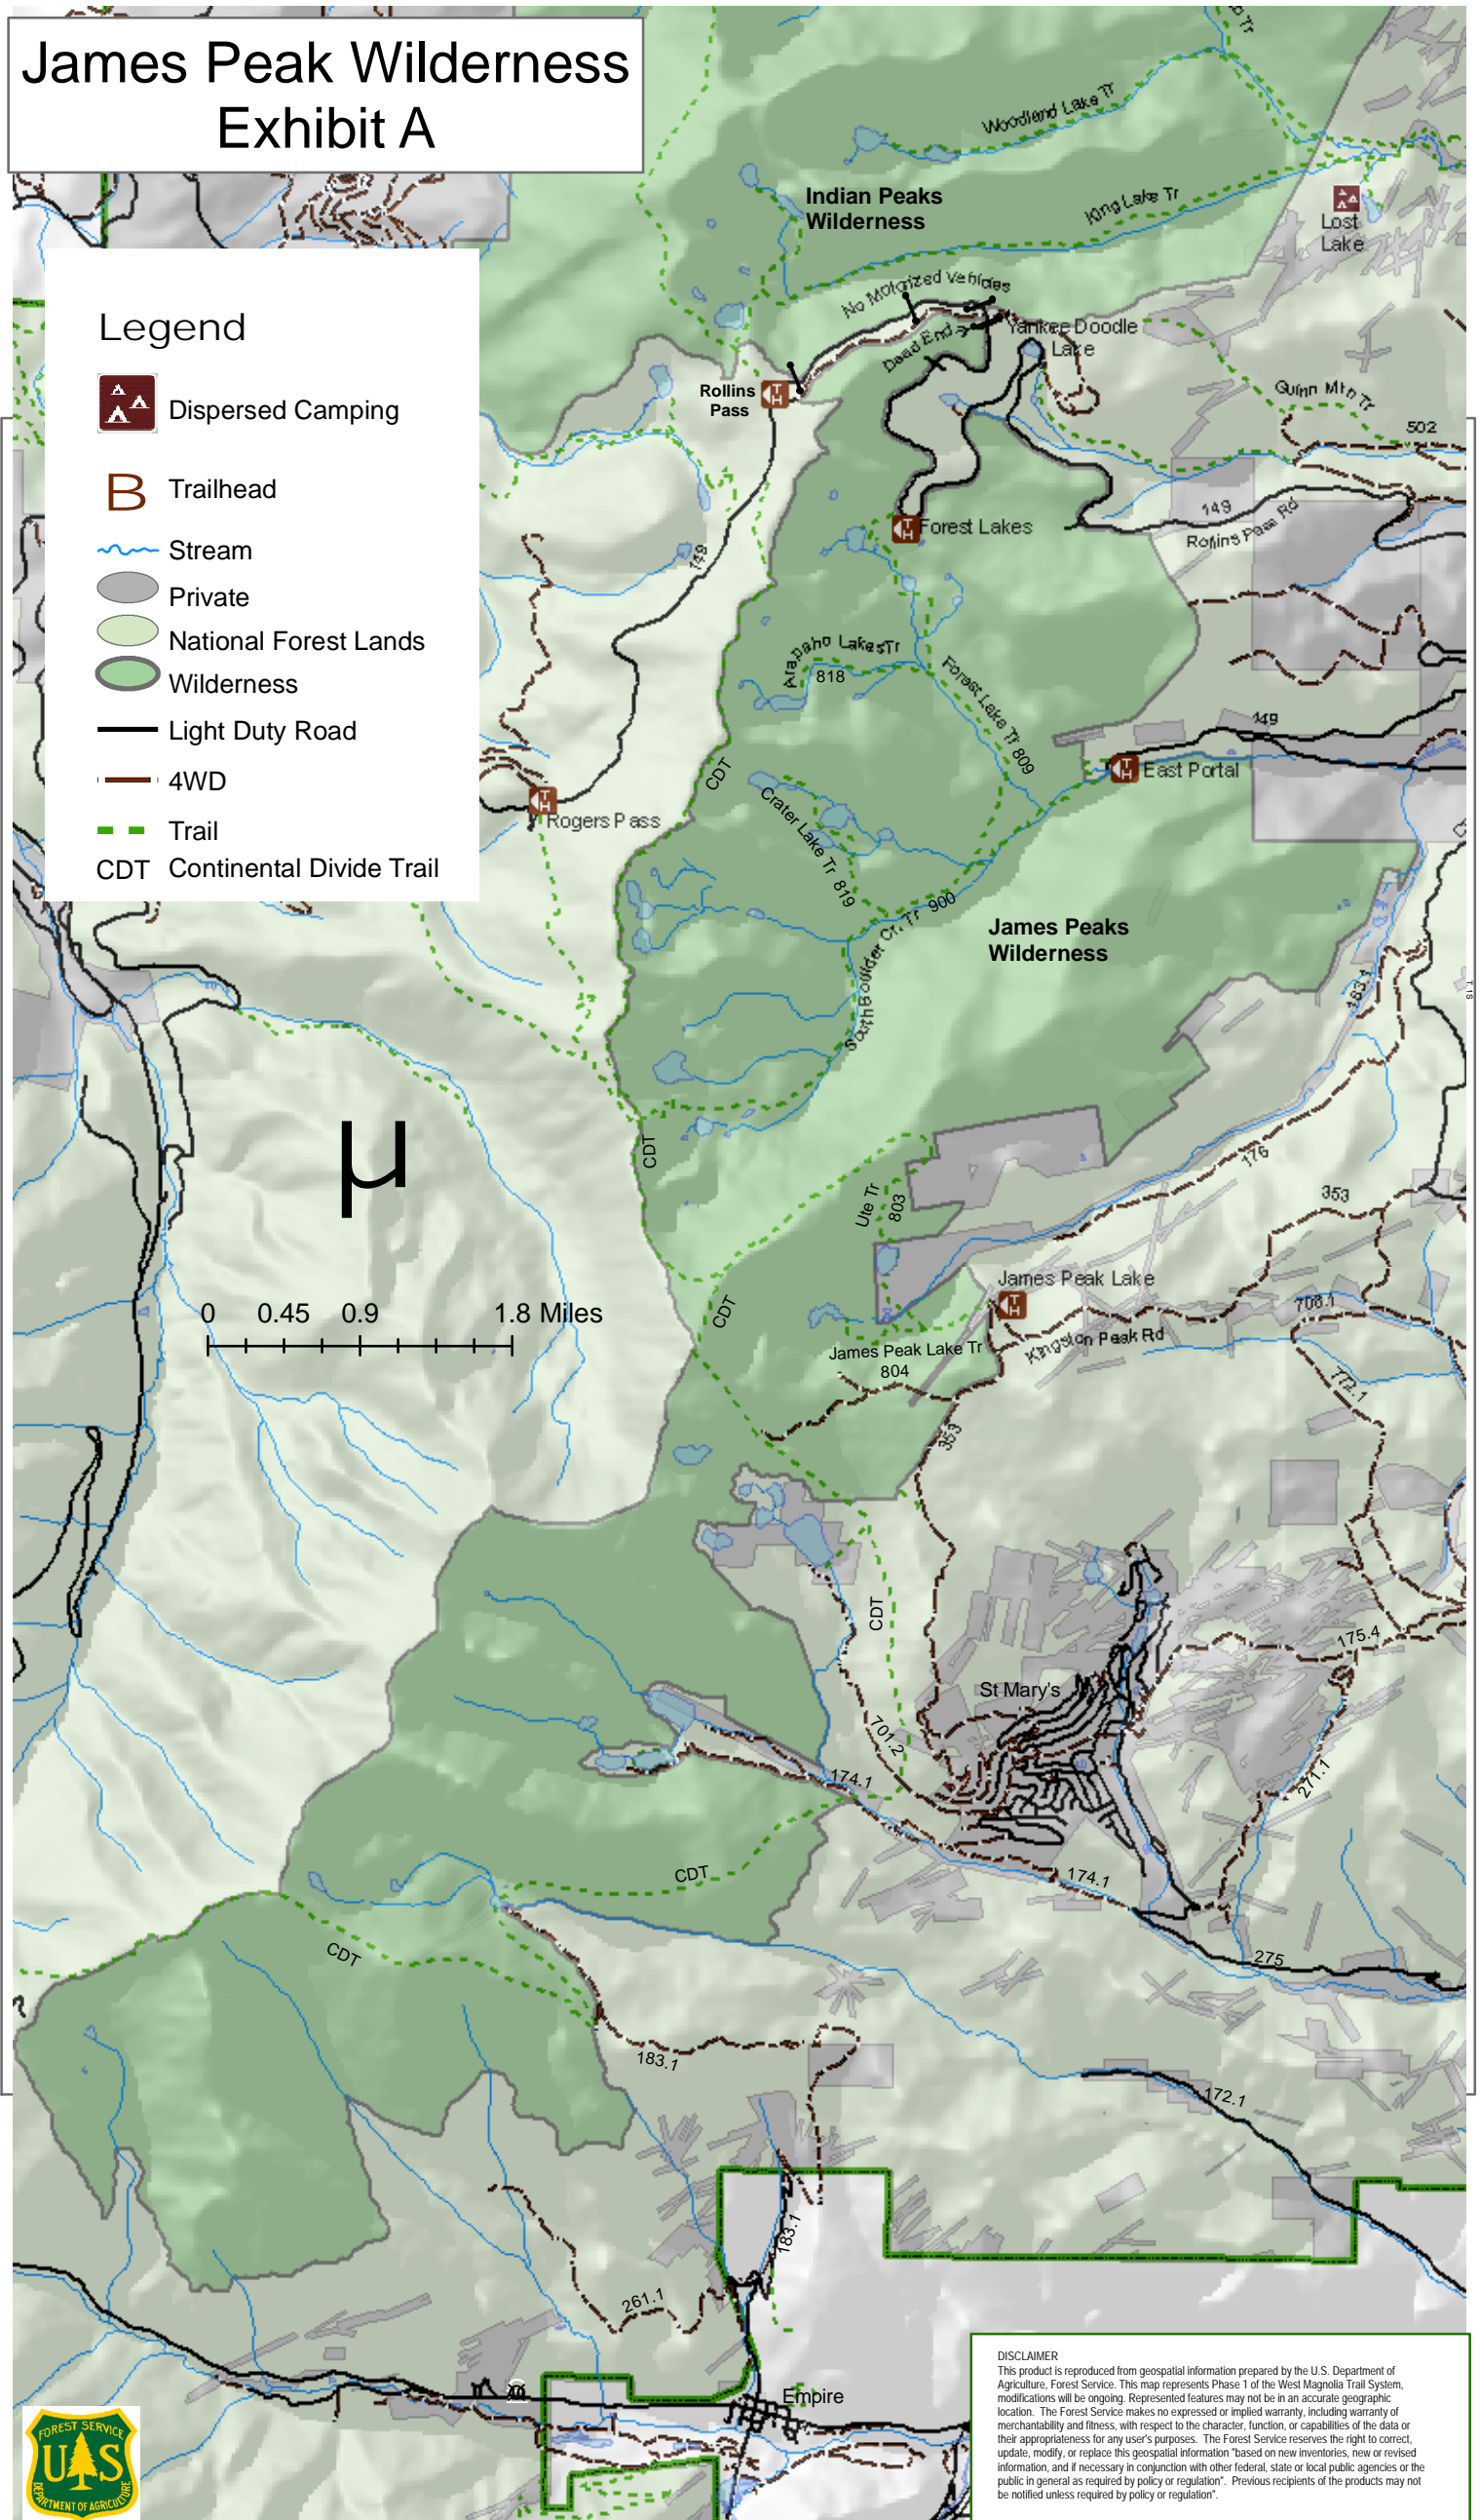

James Peak Wilderness Exhibit A

Legend

- Dispersed Camping
- Trailhead
- Stream
- Private
- National Forest Lands
- Wilderness
- Light Duty Road
- 4WD
- Trail
- CDT Continental Divide Trail