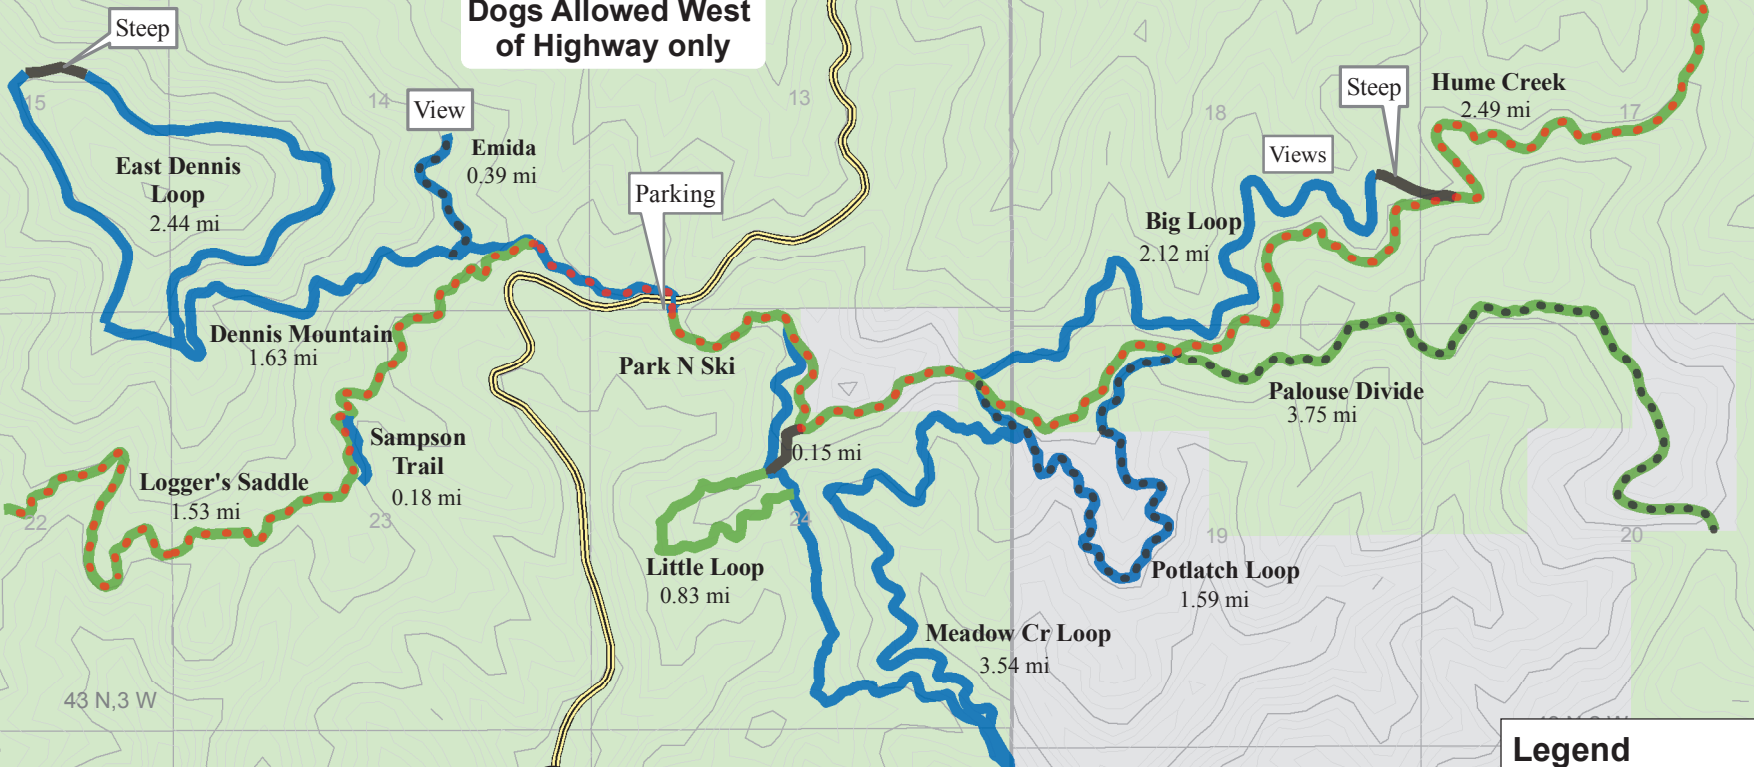

Palouse Divide Park n' Ski Area

Dogs Allowed West of Highway only

To Emida

To Giant White Pine Campground

Legend

- skate ski
- ungroomed
- Easiest
- More difficult
- Most difficult
- == Highways and Main Roads
- Private Lands
- Forest Service Lands