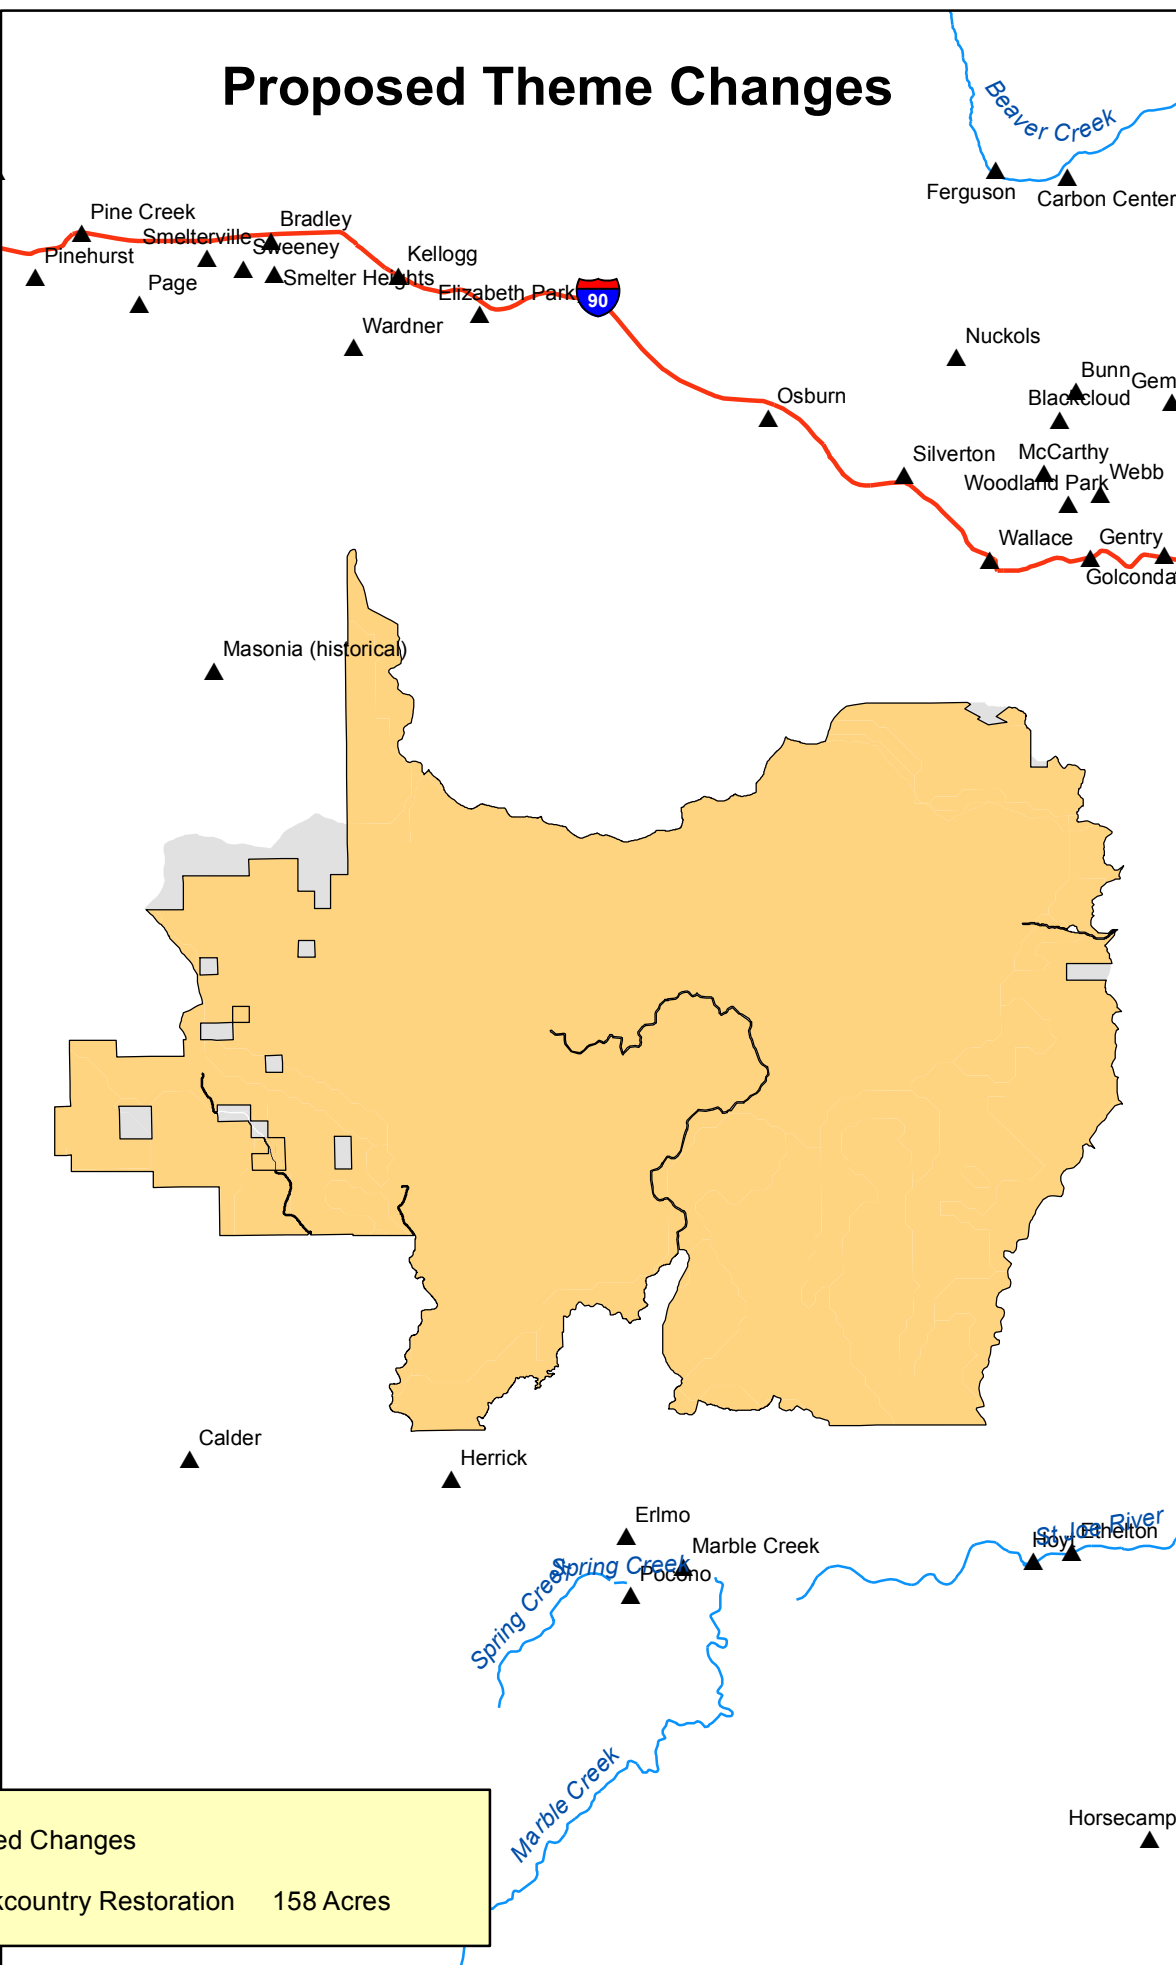

Existing Roadless Themes

Proposed Theme Changes

Idaho Panhandle National Forest Proposed Theme Changes Idaho Roadless Area

Roadless Area Name
Big Creek

Legend

- Acquired Lands
- Idaho Roadless Theme**
- Selected Alternative**
- Backcountry Restoration
- PRIVATE LANDS WITHIN FOREST

Location Map

Proposed Changes		
Other Ownership	Backcountry Restoration	158 Acres

Map prepared by Suzanne Johnson
GIS/Database Specialist
WO Minerals & Geologist
Idaho Roadless Data Custodian

August 28, 2012