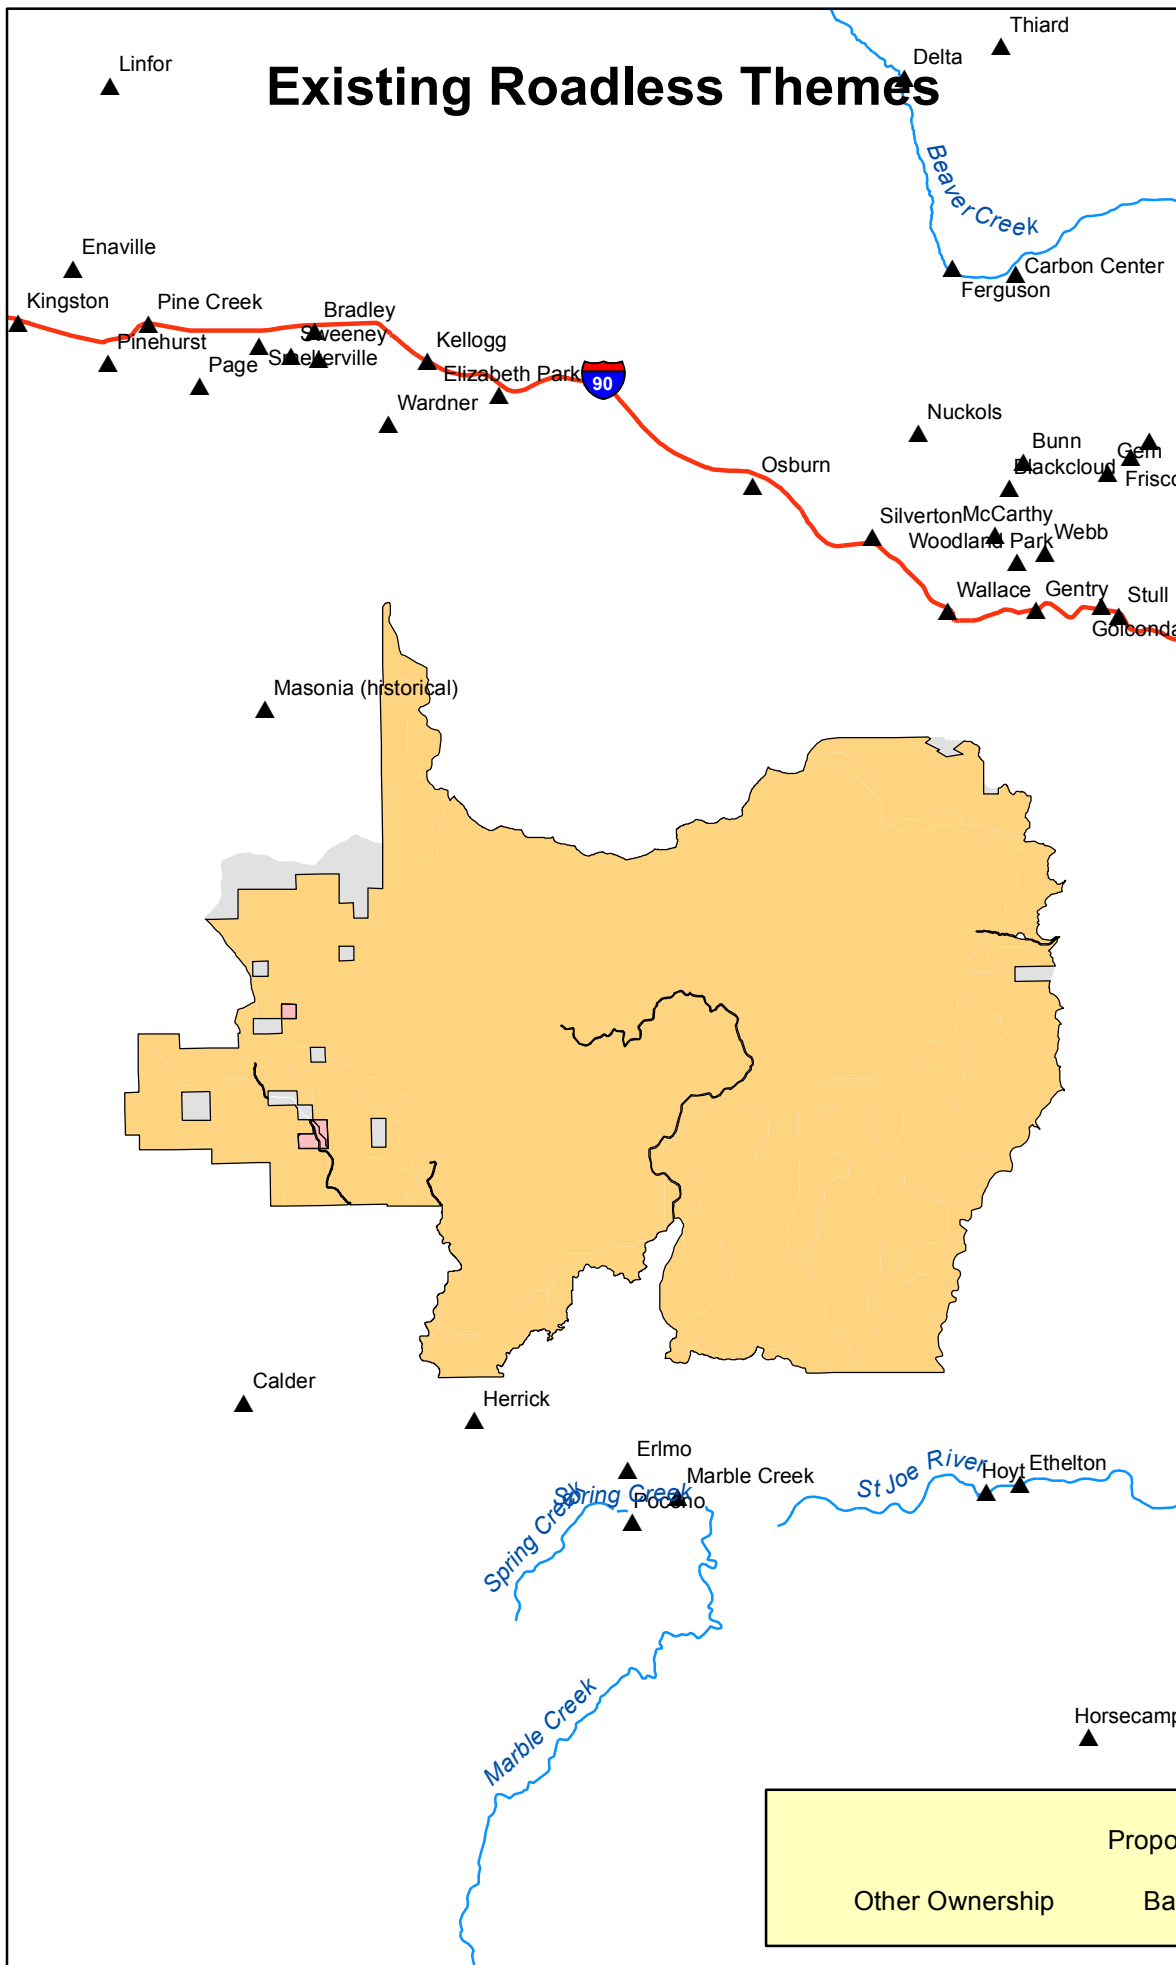

Existing Roadless Themes

Proposed Theme Changes

Idaho Panhandle National Forest Proposed Theme Changes Idaho Roadless Area

Roadless Area Name
Big Creek

Legend

- Acquired Lands
- Idaho Roadless Theme**
- Selected Alternative**
- Backcountry Restoration
- PRIVATE LANDS WITHIN FOREST

Location Map

Proposed Changes		
Other Ownership	Backcountry Restoration	158 Acres

Map prepared by Suzanne Johnson
GIS/Database Specialist
WO Minerals & Geologist
Idaho Roadless Data Custodian

August 28, 2012