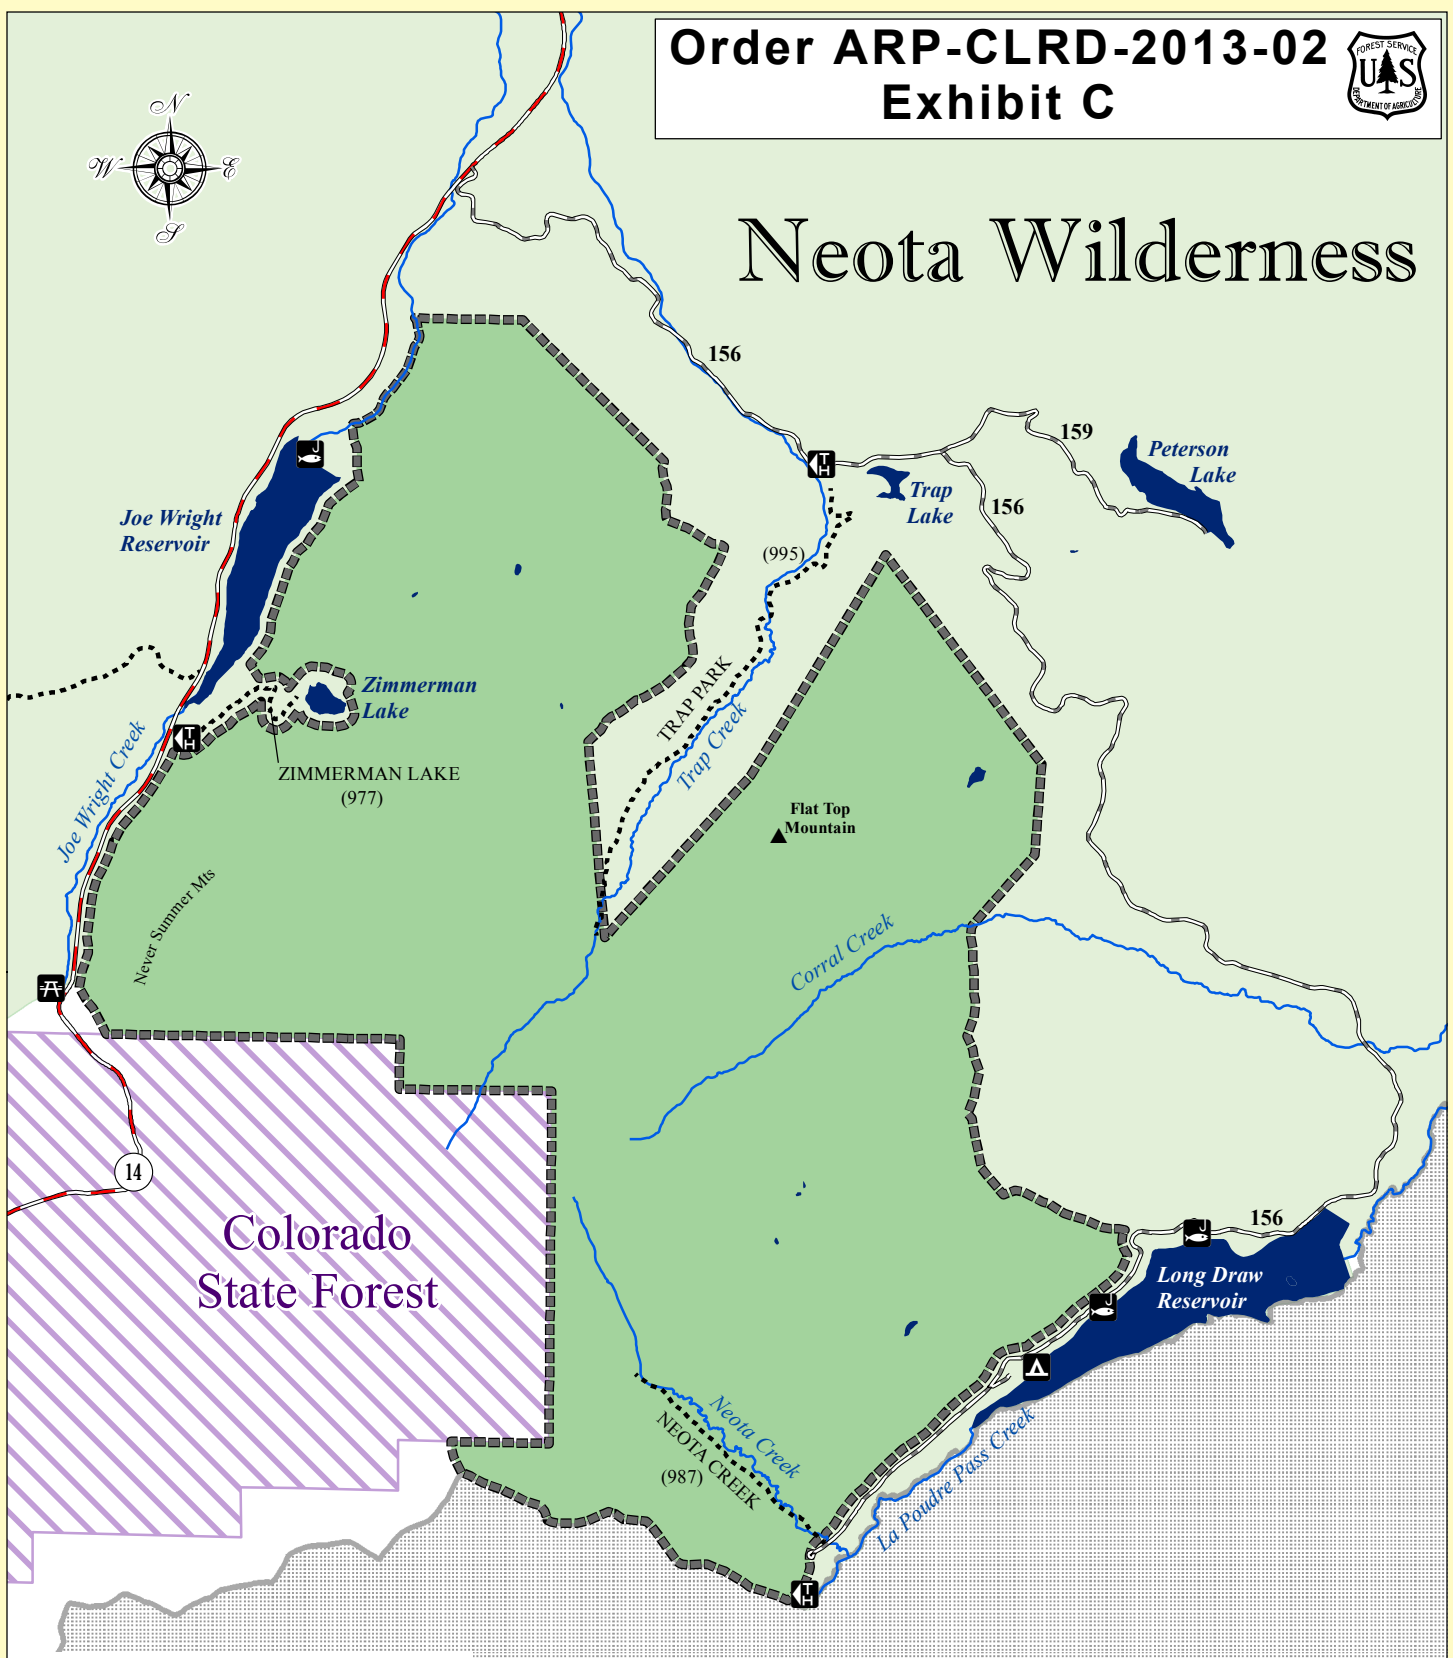

Neota Wilderness

- Trail
- Wilderness
- Light Green National Forest
- Diagonal Lines State Forest
- Grid Pattern Rocky Mountain NP

Rocky Mountain
National Park

* Backpacking Permit Required in RMNP