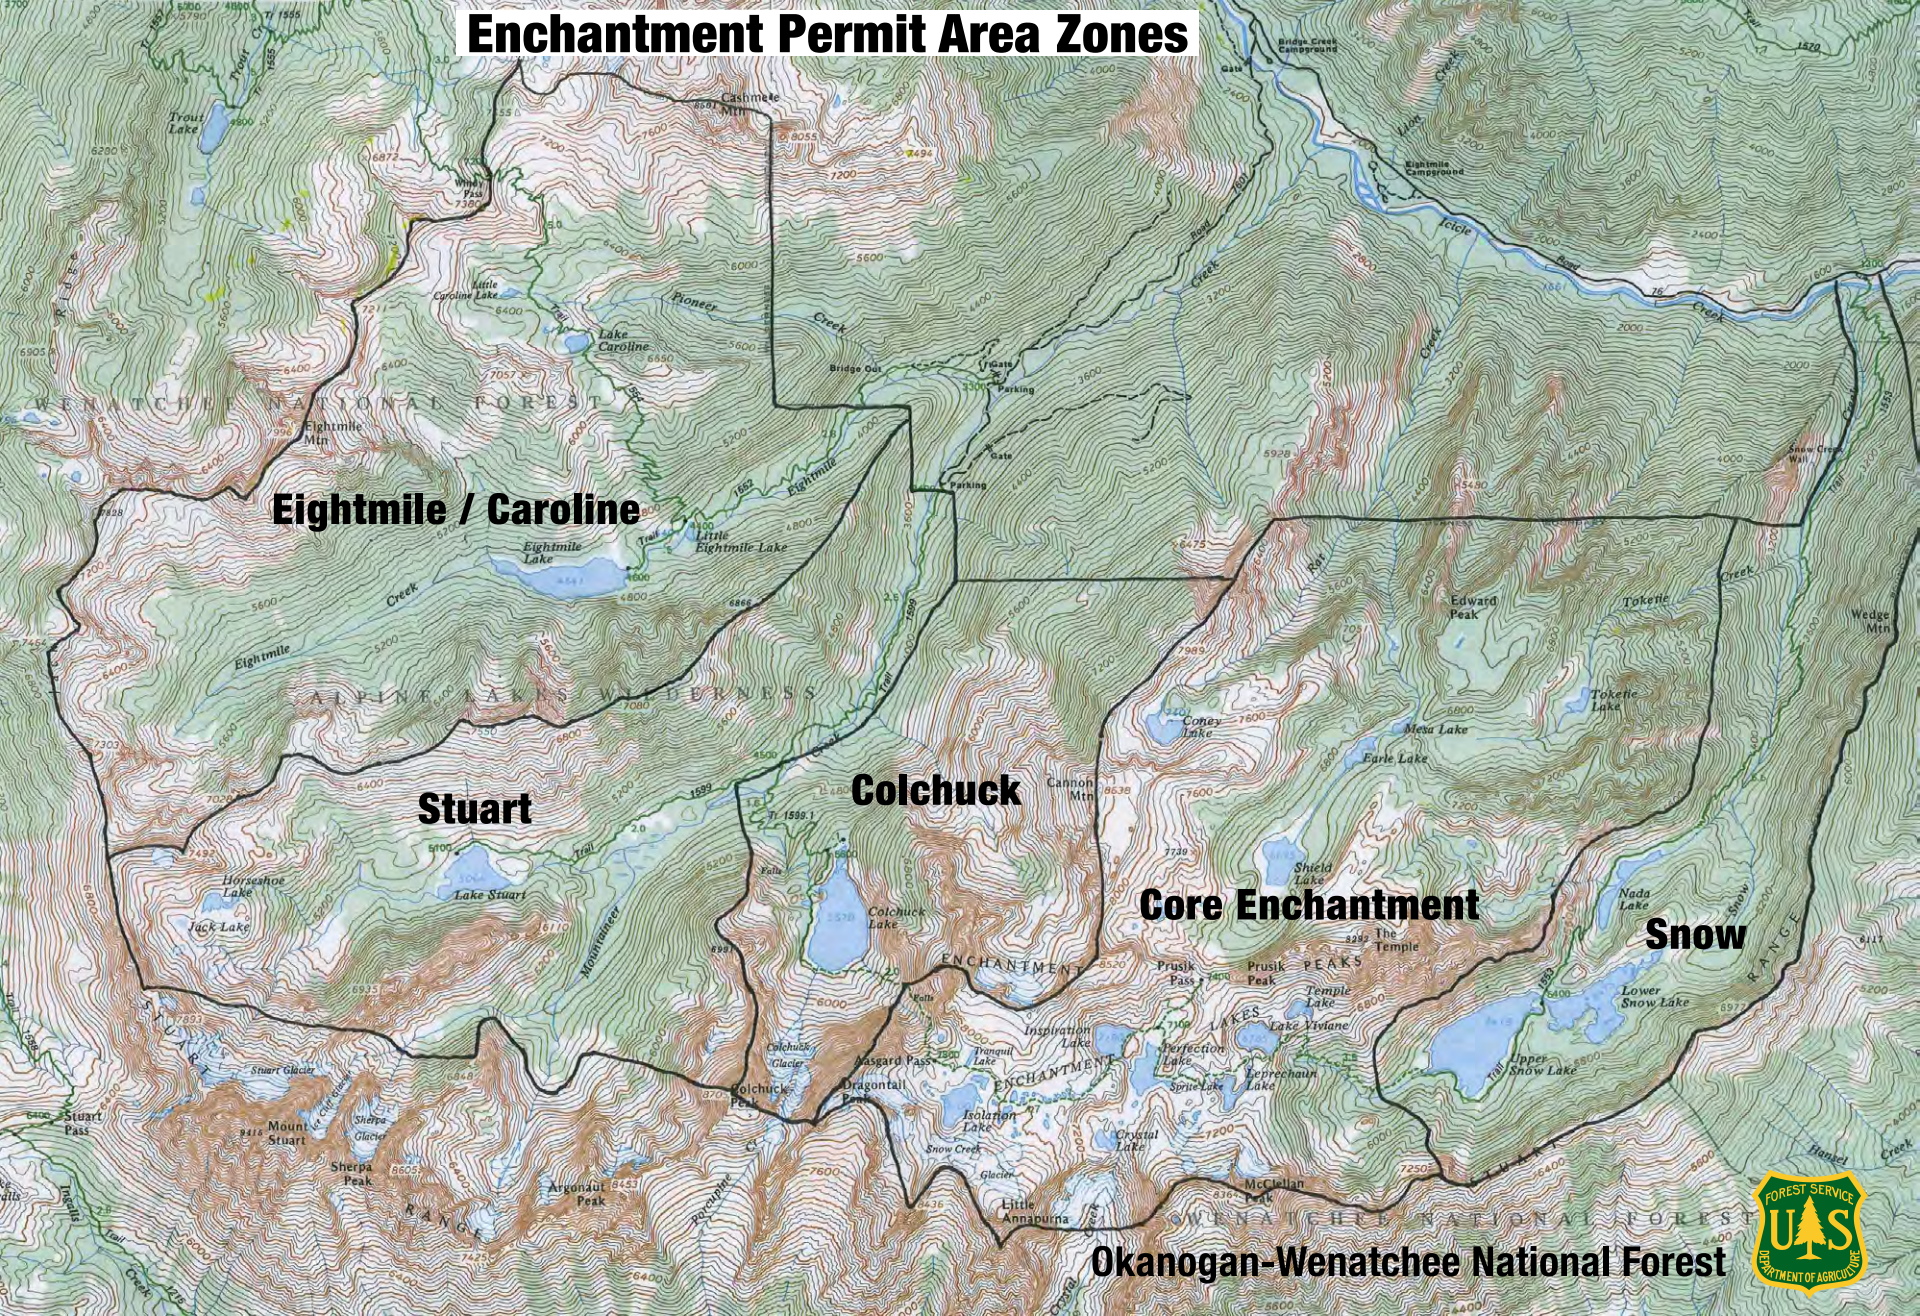

Enchantment Permit Area Zones

Eightmile / Caroline

Stuart

Colchuck

Core Enchantment

Snow

Okanogan-Wenatchee National Forest