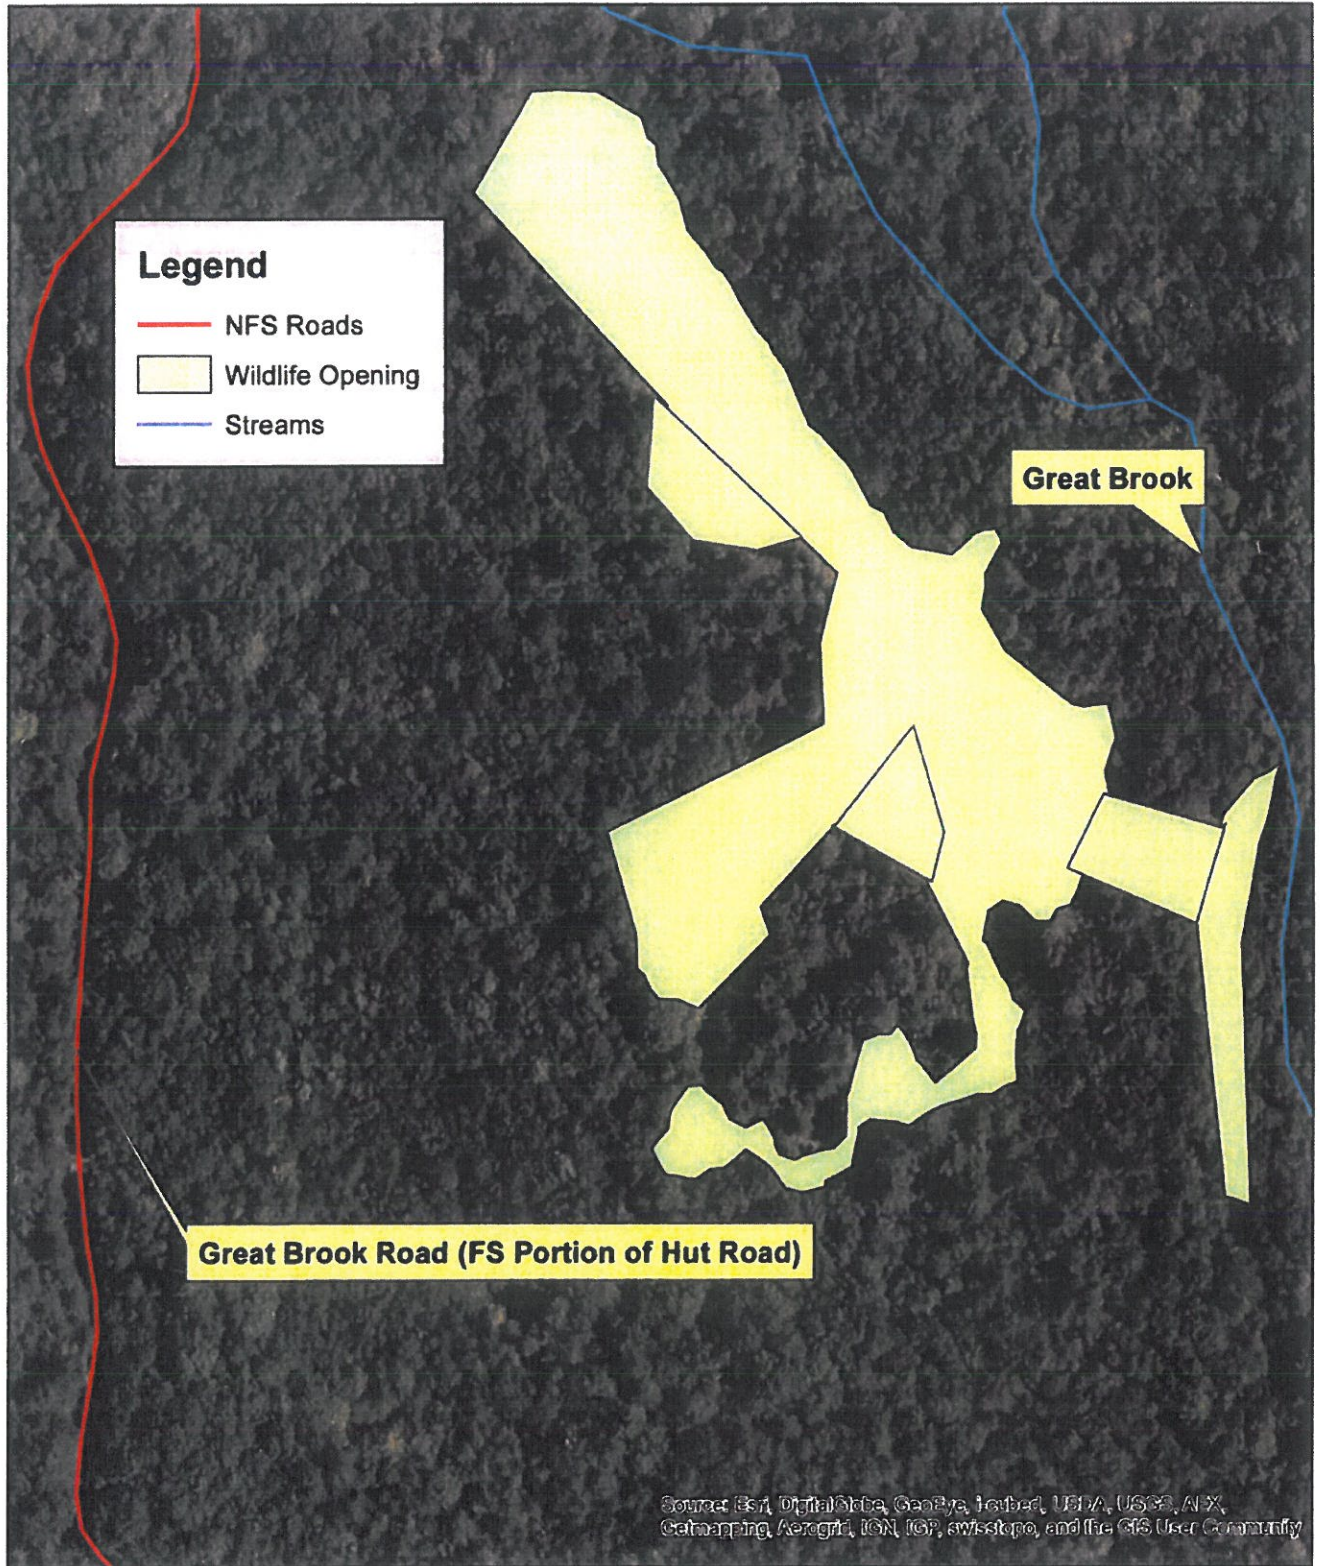

# EXHIBIT A : CLOSURE ORDER AREA

## Shirley Valley Wildlife Opening

0 50 100 200 300 400 Feet