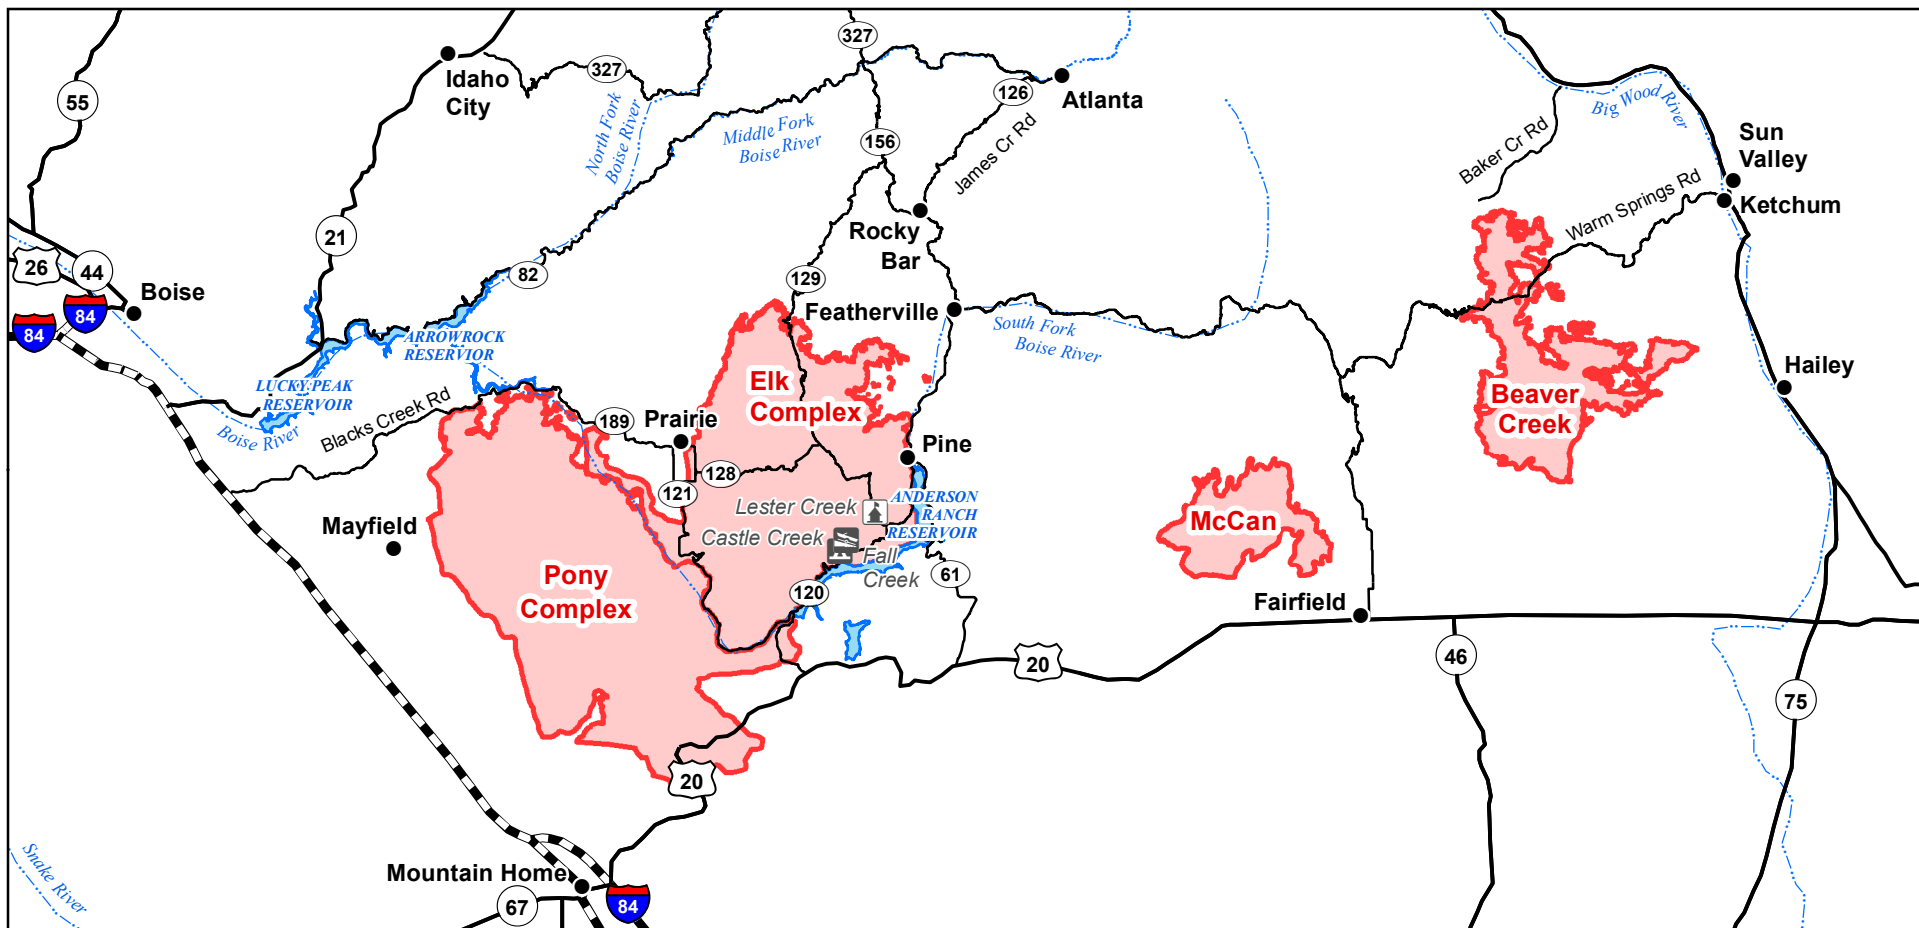

Southwest Idaho Large Fires

Southwest Idaho Large Fires 15 August 2013

- | | | | | | | | |
|---|-----------------------------|---|------------|---|----------------|---|---------------|
|  | Approximate Fire Perimeters |  | Interstate |  | Lake/Reservoir |  | Campground |
|  | Town |  | Highway |  | River |  | Boating Site |
| | |  | Road |  | | | Guard Station |