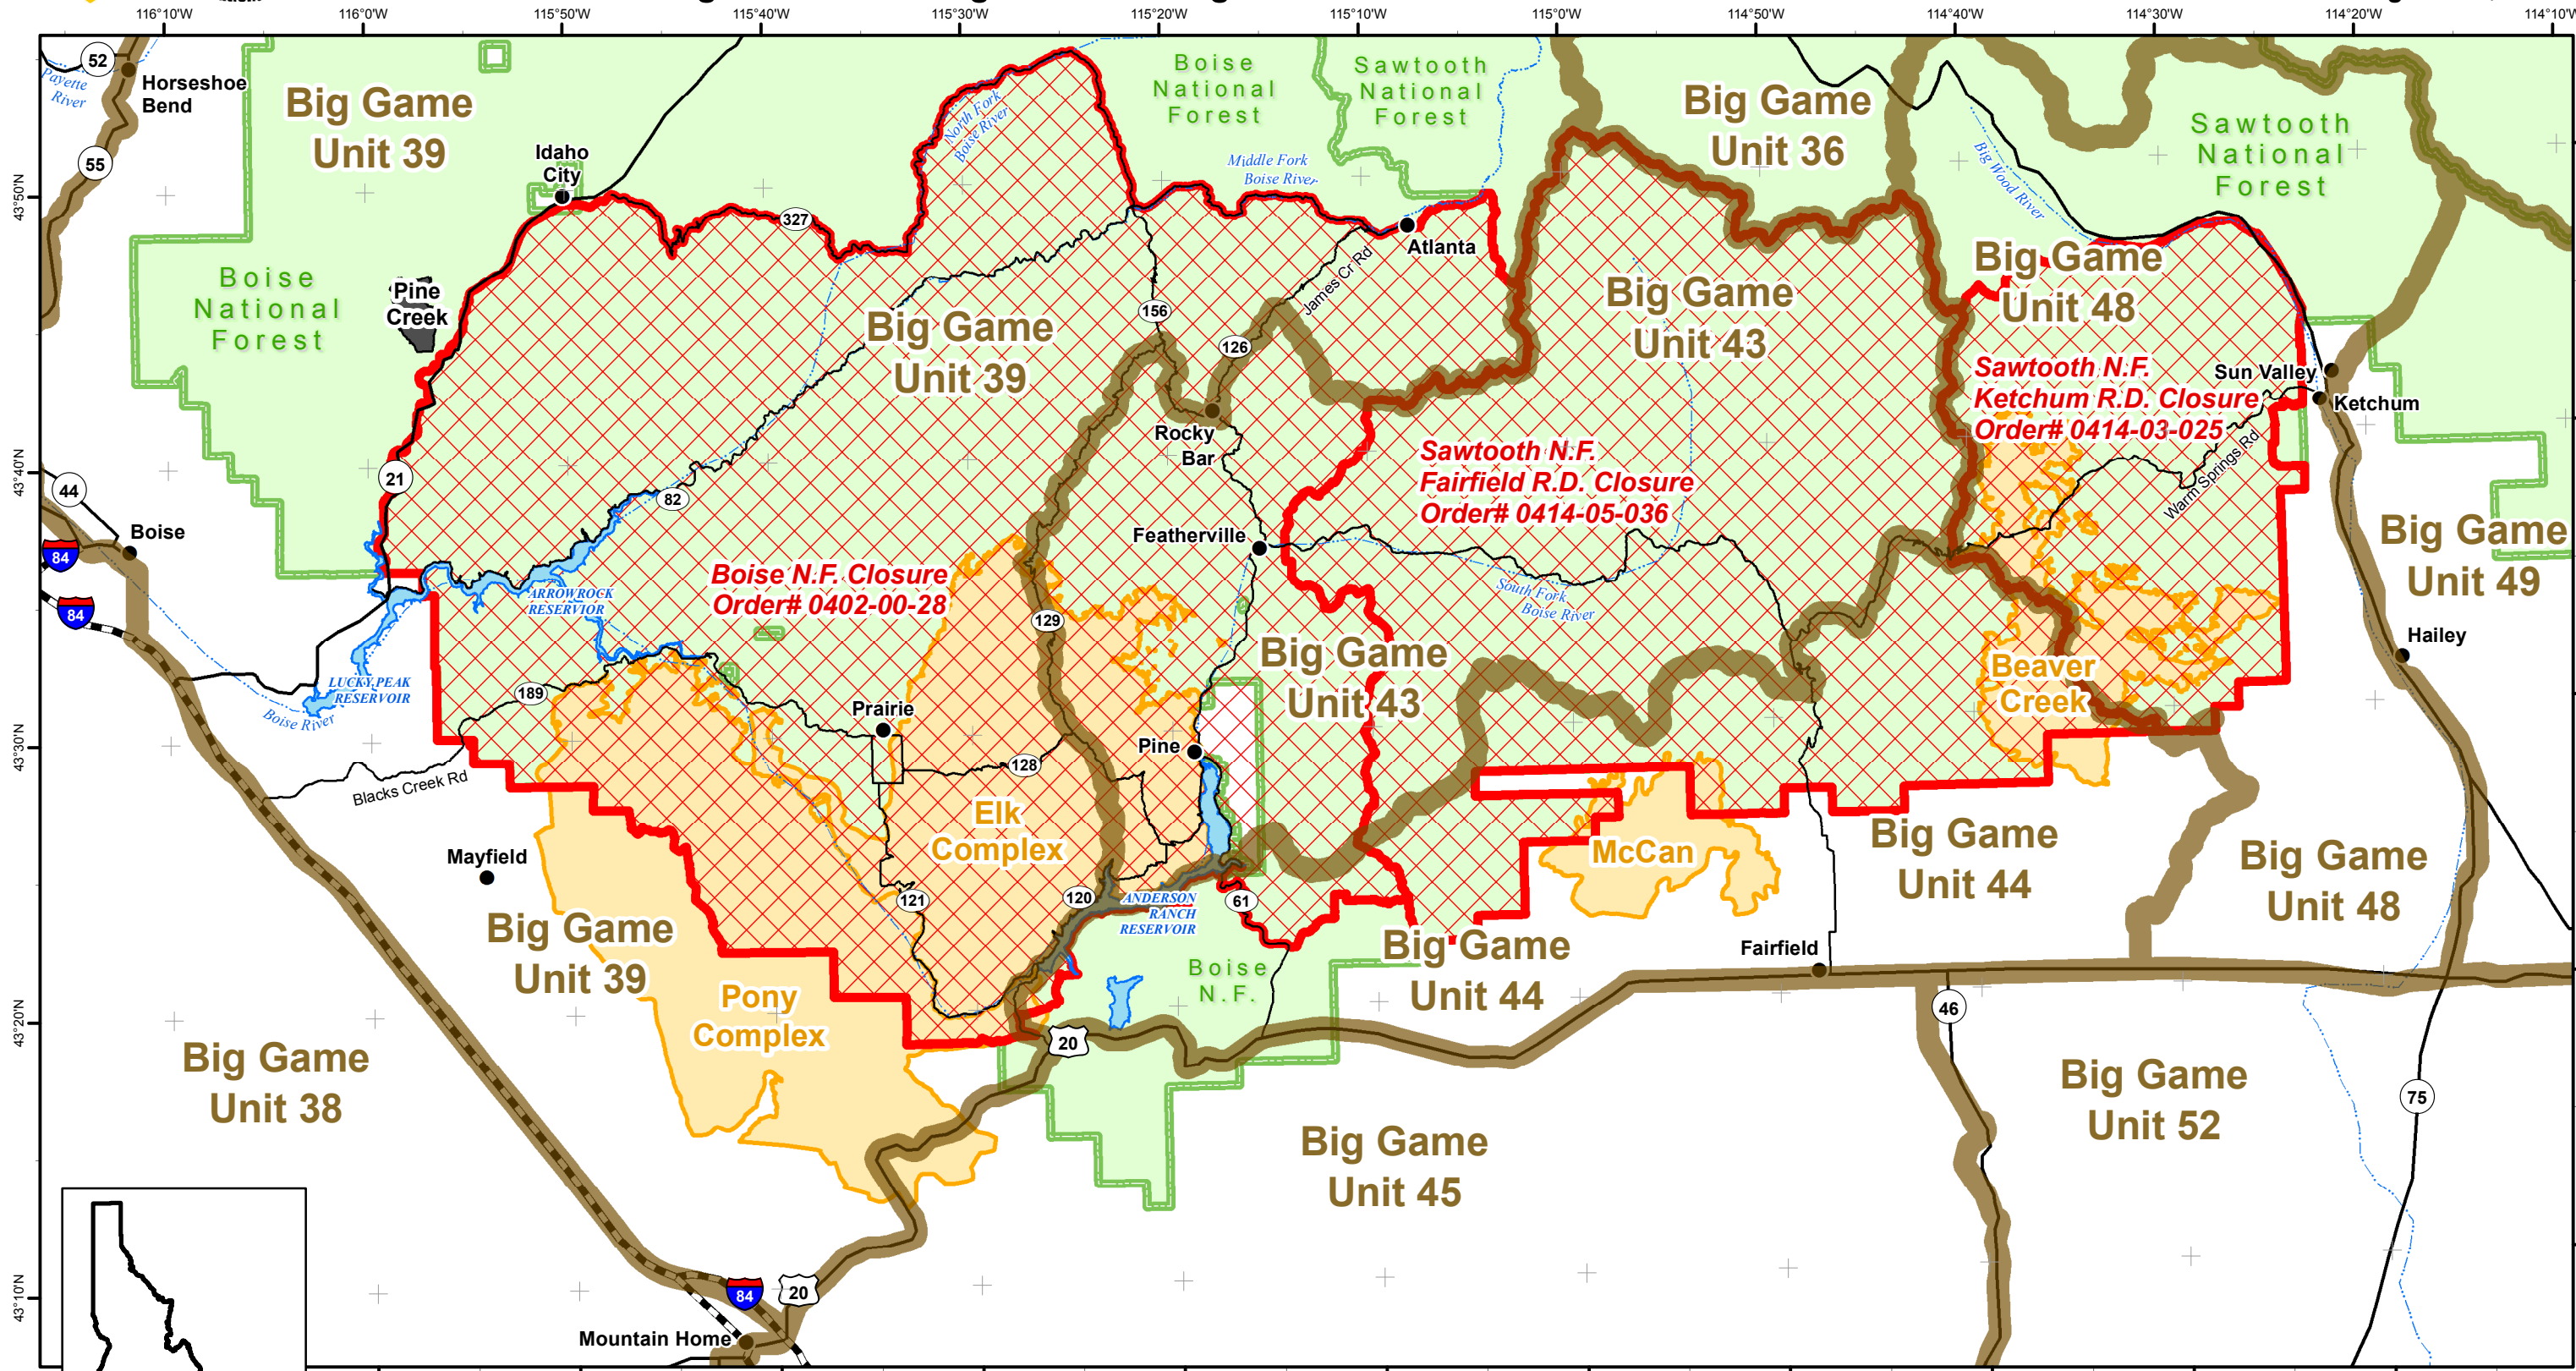

Southwest Idaho Large Fires with Big Game Management Units

August 15, 2013

Produced by: Information Resources Management
Boise National Forest, Supervisors Office
Boise, Idaho
Produced: 15 August 2013
File: T:\FIS\NFS\Boise\Program\5100\Fire\GIS\2013_Wildfires\MXD\20130815_BigGameUnitsFireClosureAreas_11x17.mxd

Big Game Mgmt Unit	Fire Perimeter	Interstate	Town
Closure Area	Fire Perimeter Contained	Highway	Lake/Reservoir
National Forest Boundary	Road	River	

0 2.5 5 10 15 20 Kilometers
0 2.5 5 10 15 20 Miles

www.inciweb.org

This map was prepared with the best available data as of August 15, 2013. The Forest Service makes no warranty, expressed or implied, nor assumes any legal liability or responsibility for improper or incorrect use of this map. The data are dynamic and may change over time. The Forest Service cannot be held liable for actions or decisions based on map content.