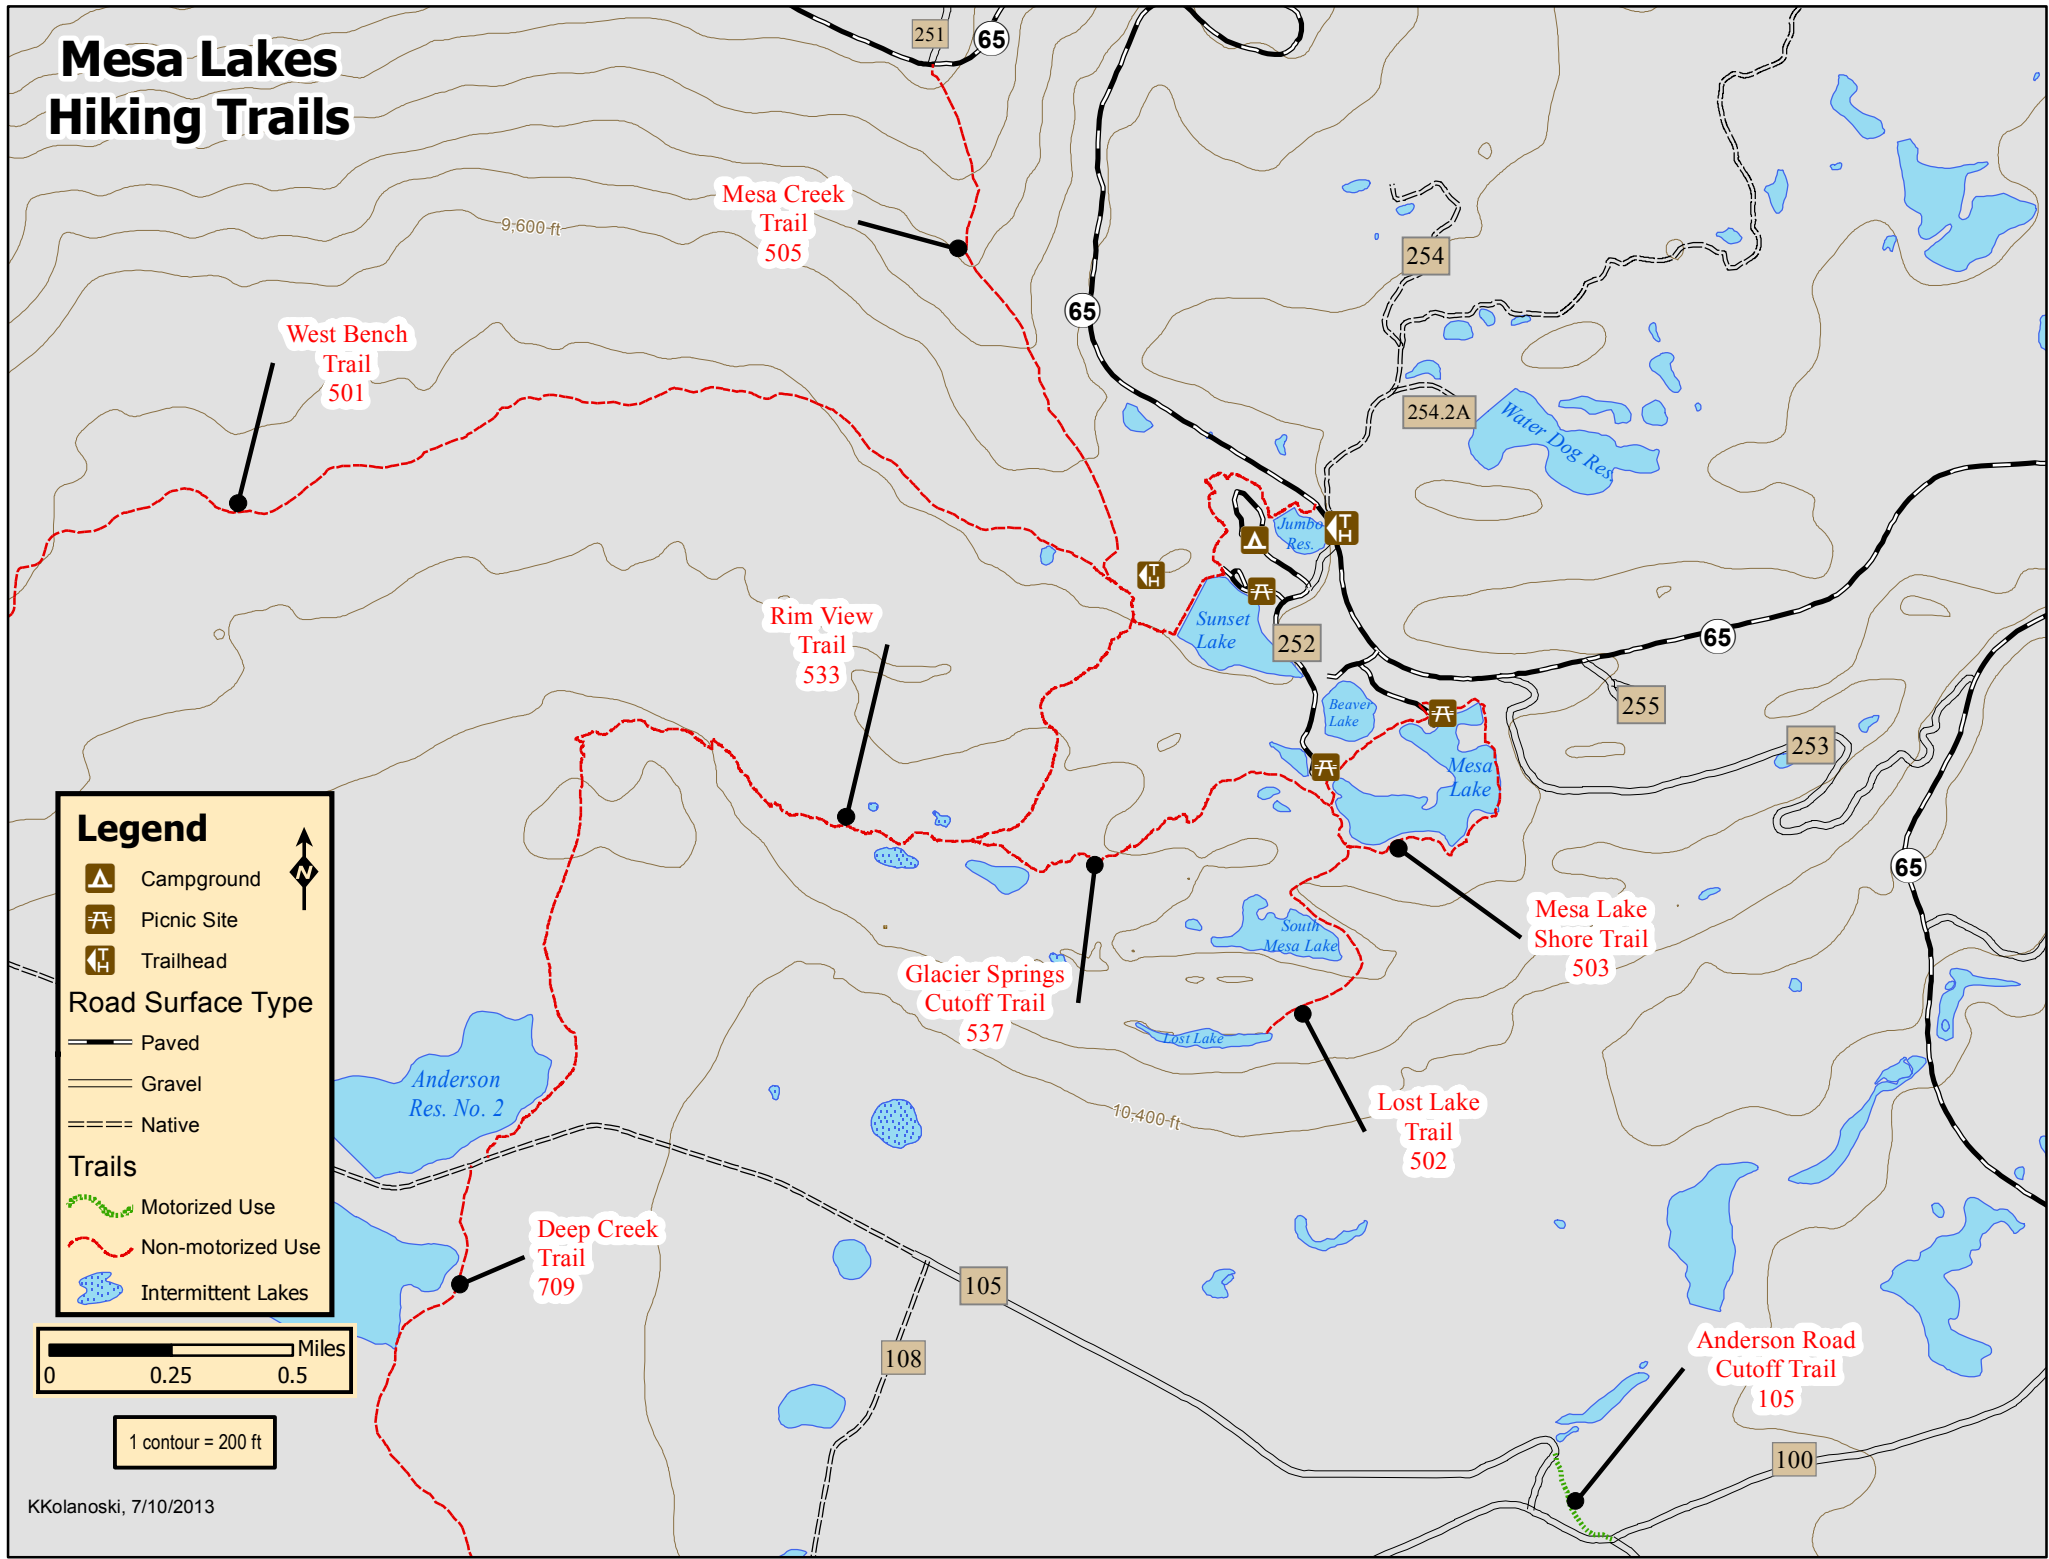

Mesa Lakes Hiking Trails

Legend

- Campground
- Picnic Site
- Trailhead

Road Surface Type

- Paved
- Gravel
- Native

Trails

- Motorized Use
- Non-motorized Use
- Intermittent Lakes

1 contour = 200 ft