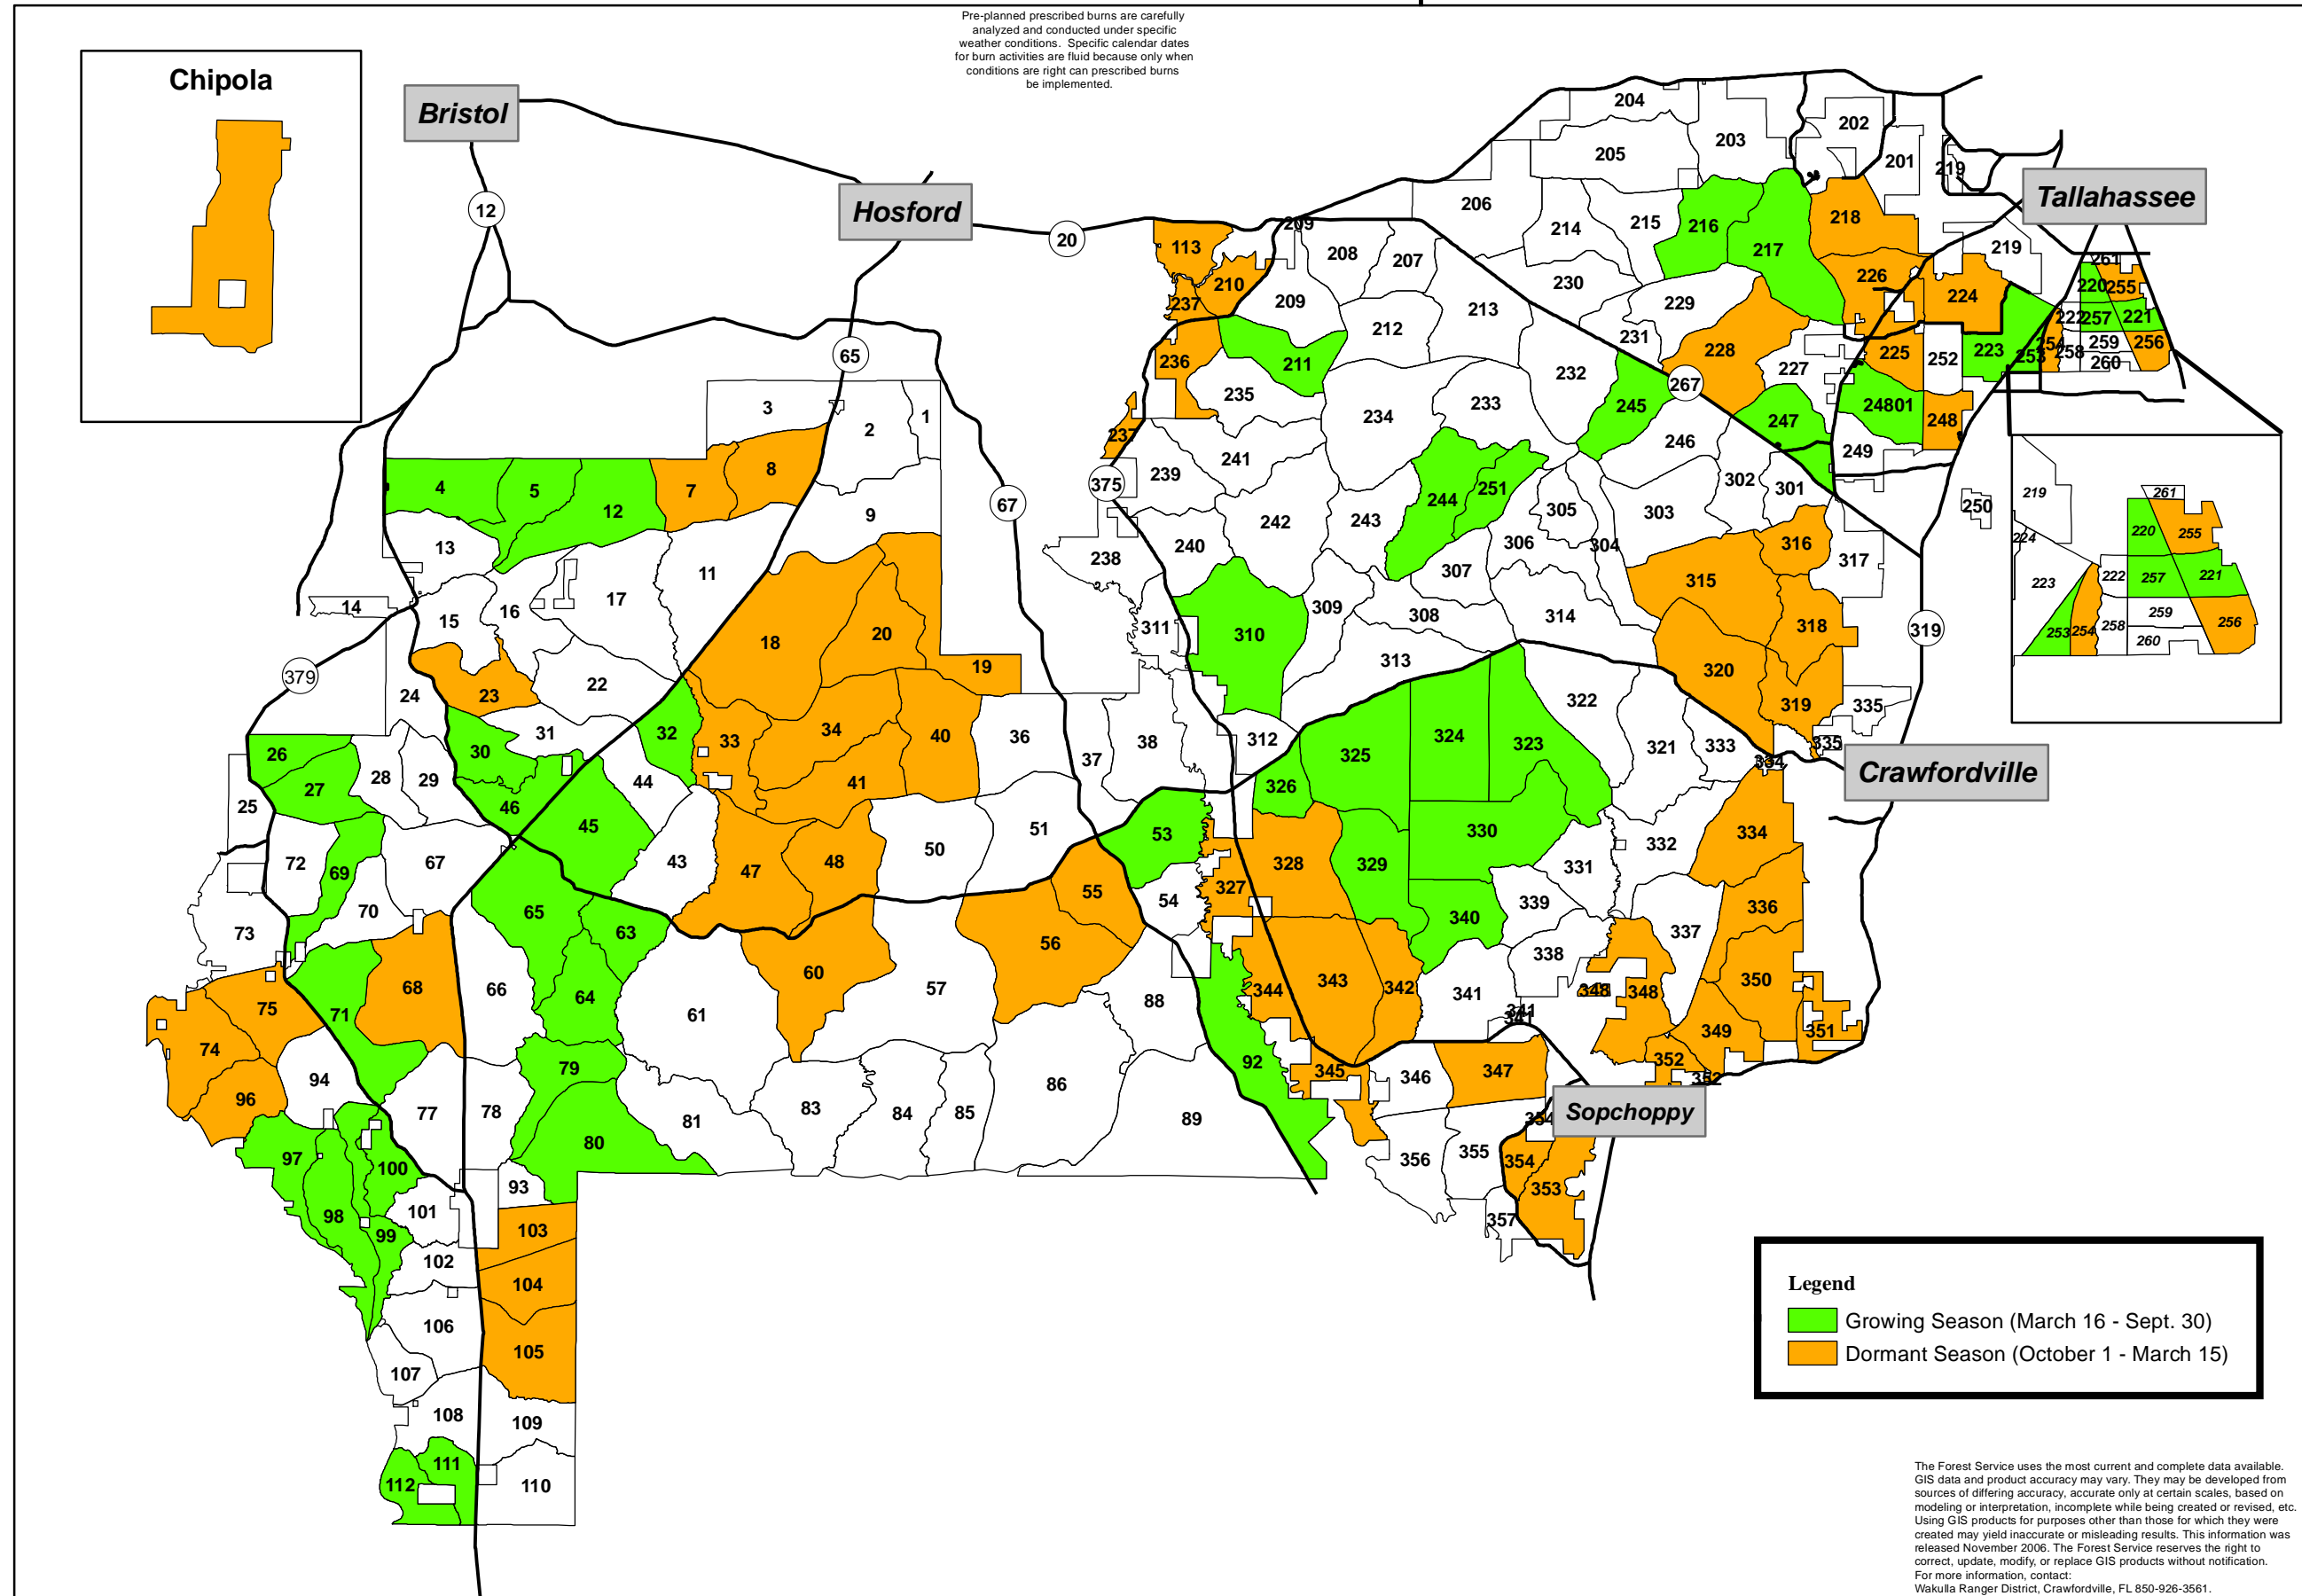

Apalachicola National Forest FY 2015 Prescribed Burn Map

Legend

- Growing Season (March 16 - Sept. 30)
- Dormant Season (October 1 - March 15)

M. Owen
Date: 10/15/2014