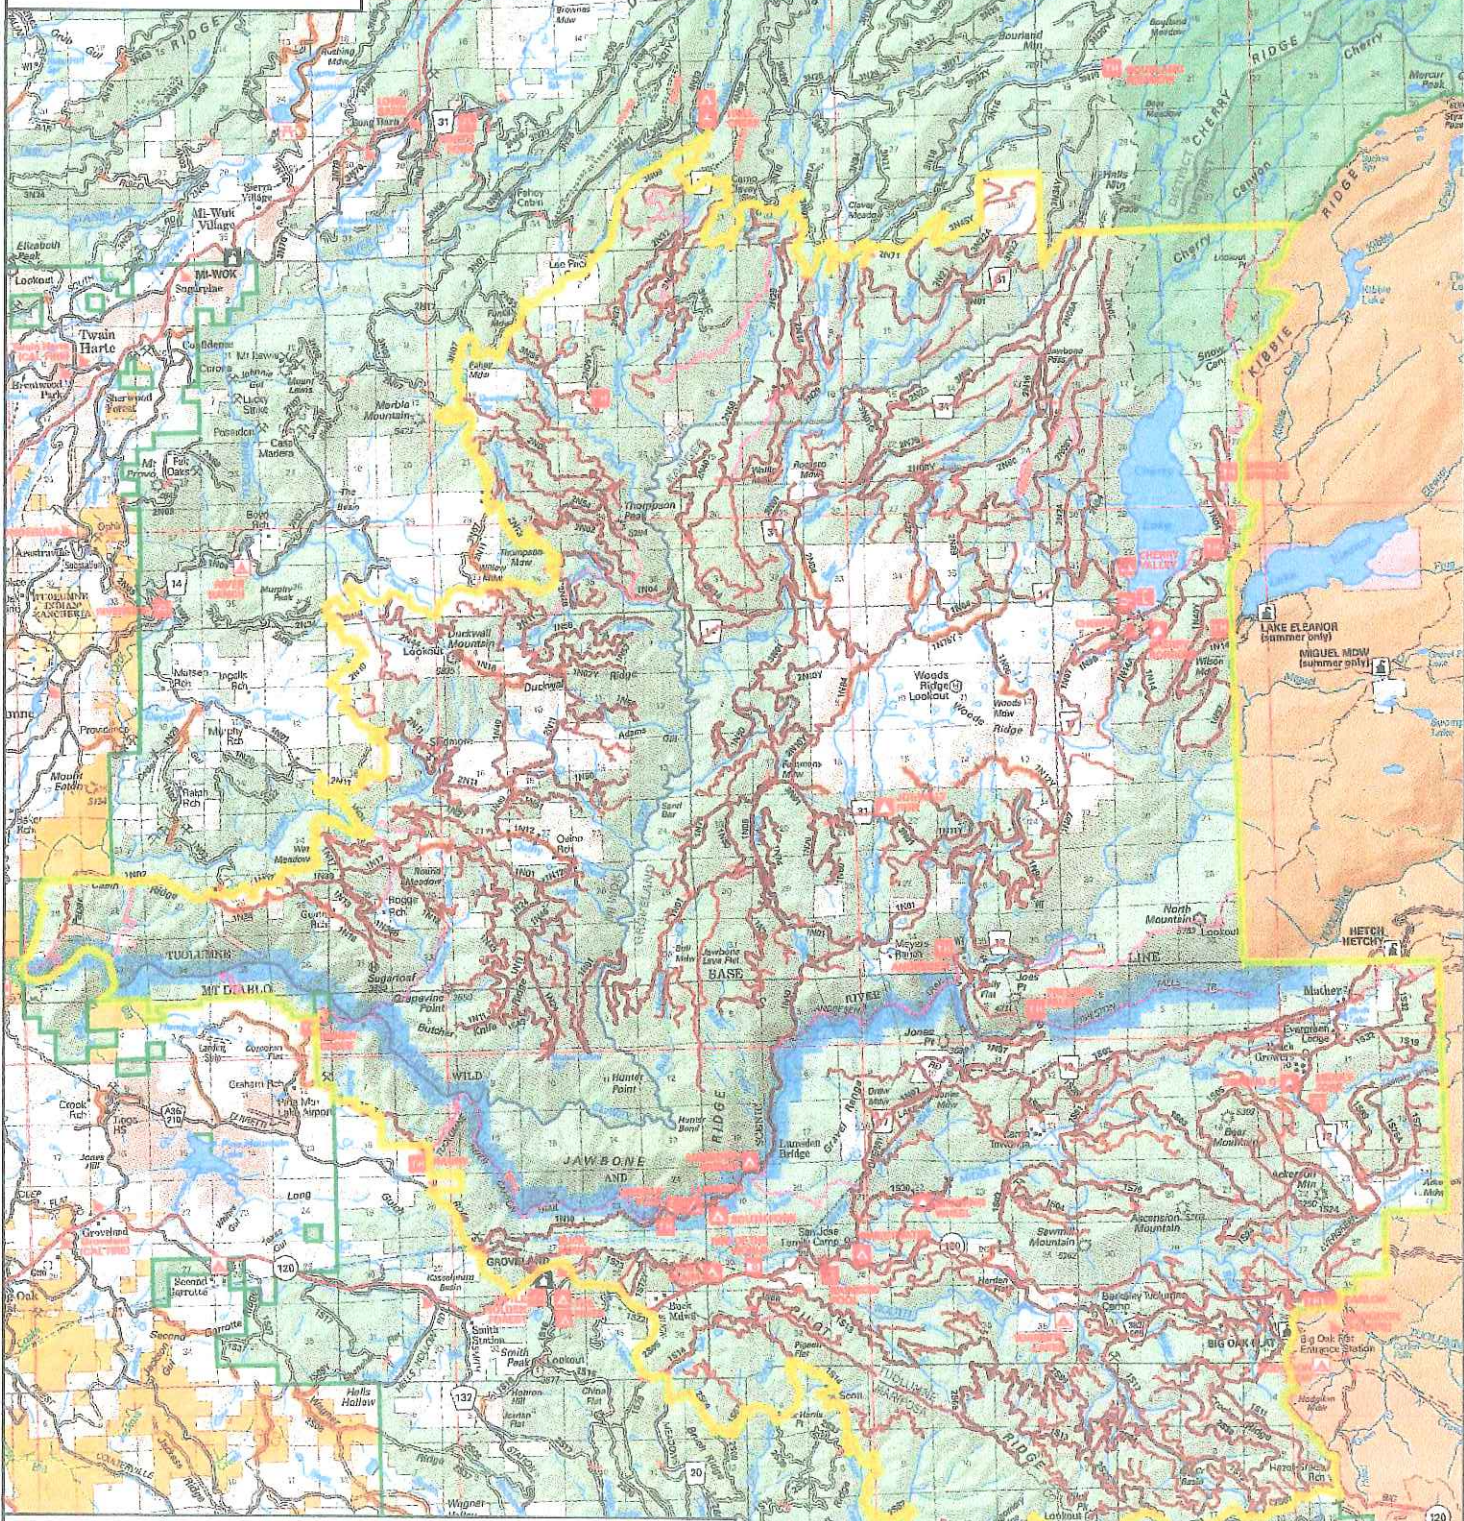

Rim Fire Forest Order STF-2013-15

Legend

- Area Closure
- Road Closure
- Trail Closure

0 0.5 1 2 3 4 5 6 7
Miles

↑
NORTH