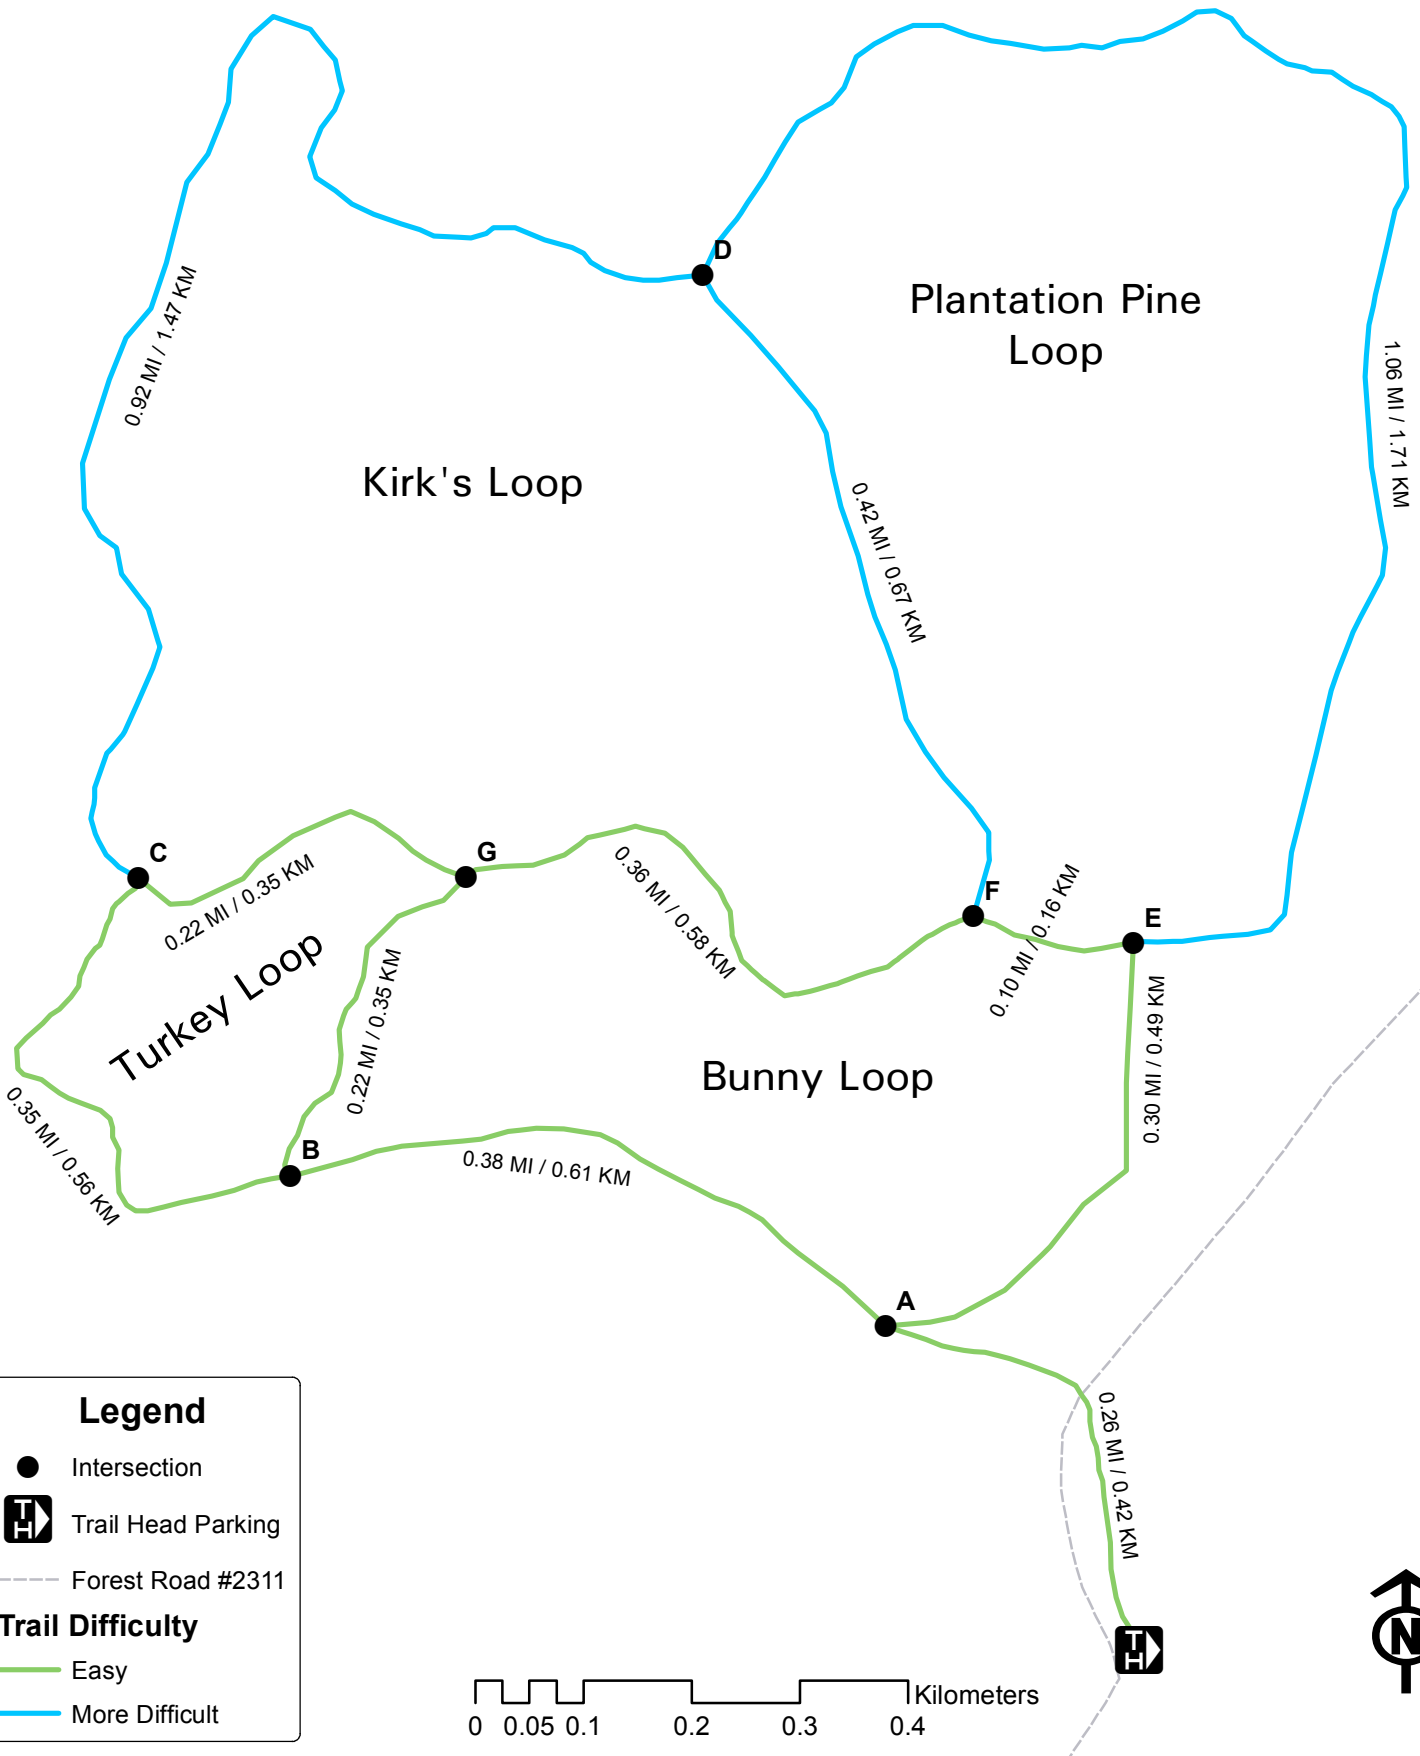

McComb Nordic Ski Trails

Chequamegon-Nicolet National Forest
Lakewood-Laona Ranger District

Legend

- Intersection
- Trail Head Parking
- Forest Road #2311

Trail Difficulty

- Easy
- More Difficult