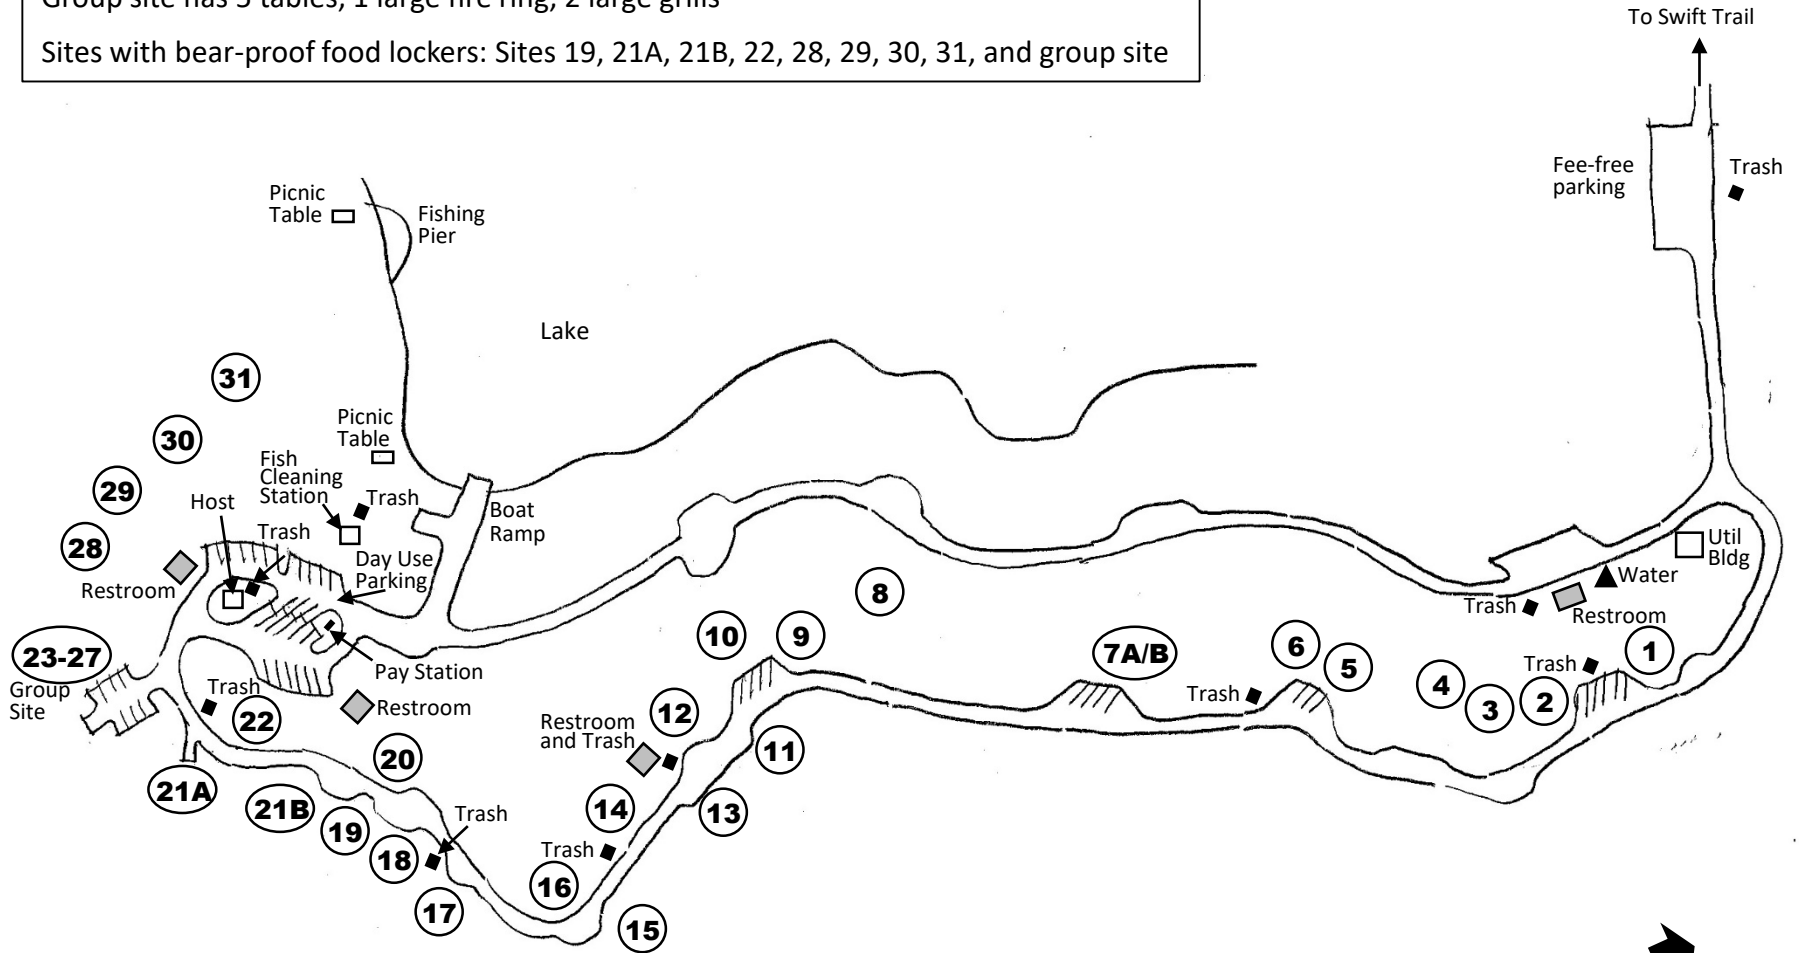

Riggs Lake Campground

Coronado National Forest 2019

All sites include table and fire ring.

Double has 2 tables and 2 fire rings.

Group site has 5 tables, 1 large fire ring, 2 large grills

Sites with bear-proof food lockers: Sites 19, 21A, 21B, 22, 28, 29, 30, 31, and group site

NORTH
No Scale