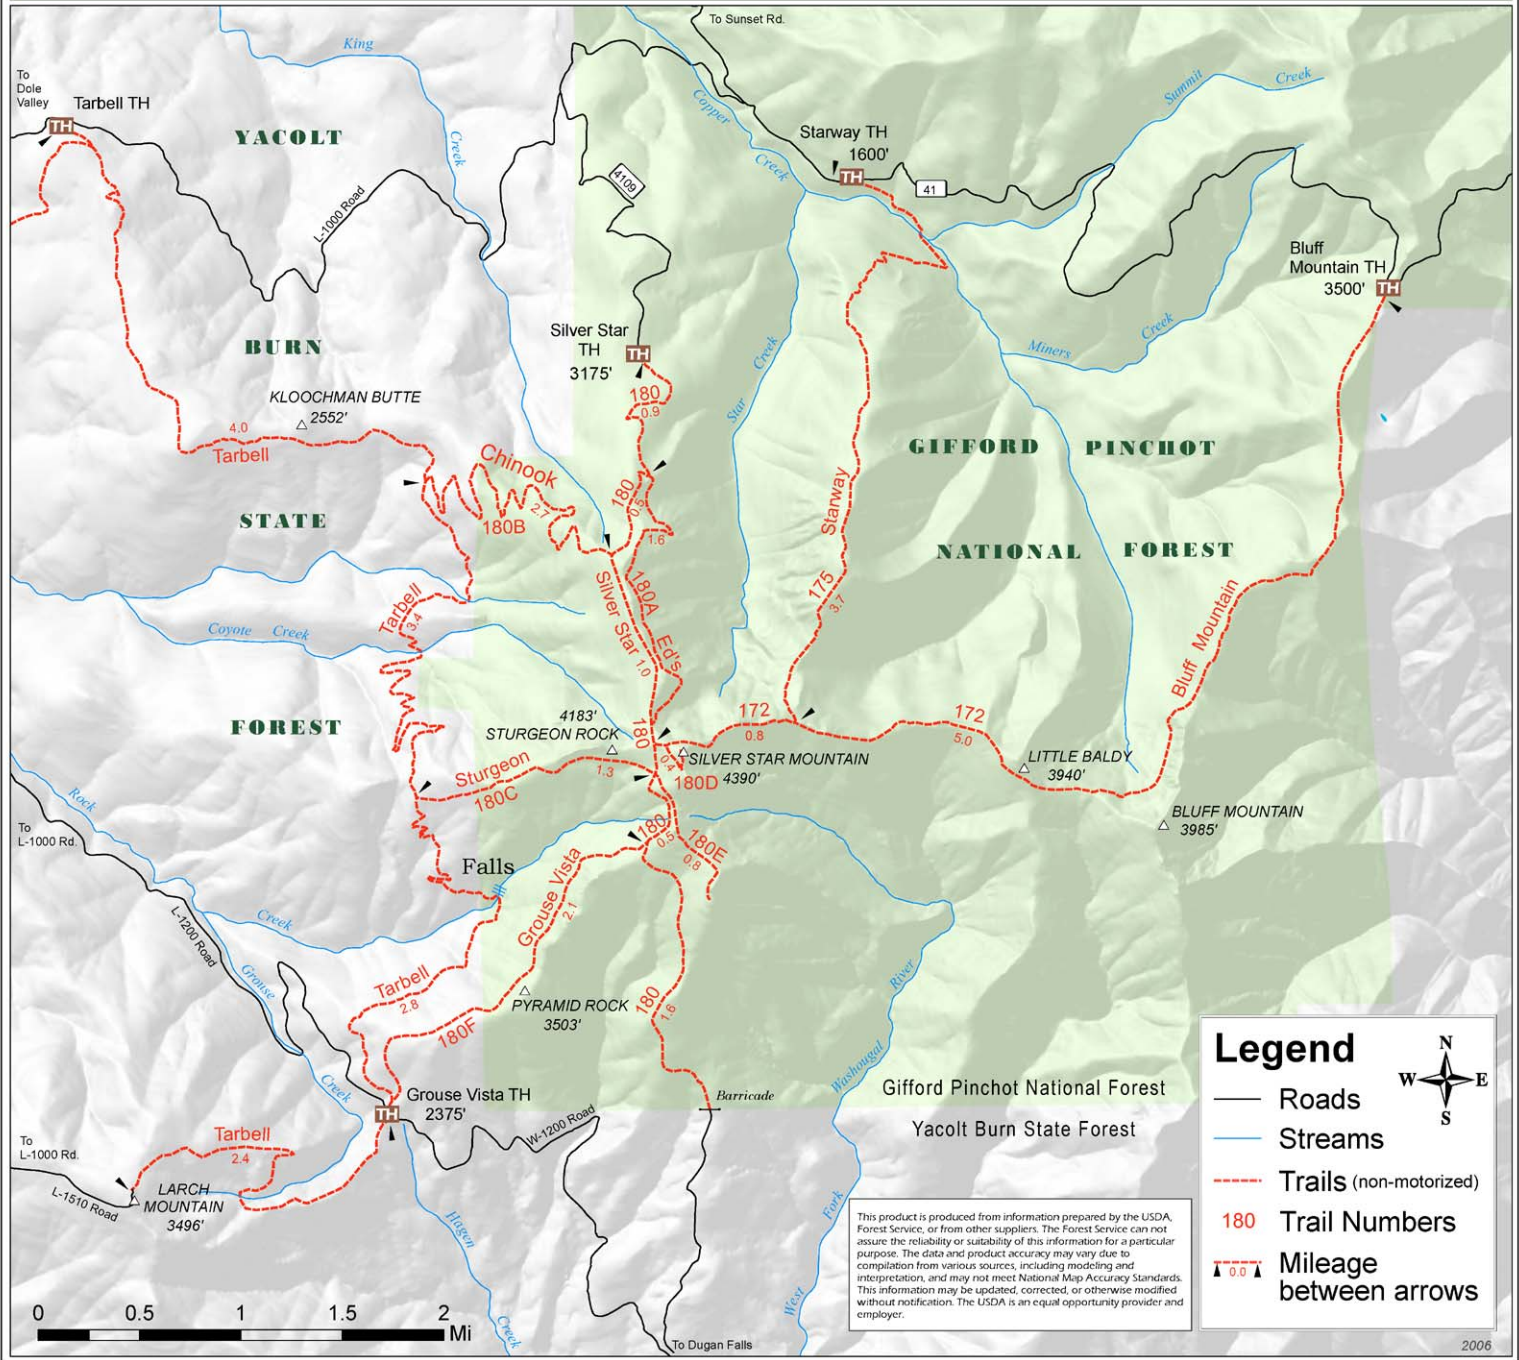

Silver Star Trails

Legend

- Roads
- Streams
- Trails (non-motorized)
- **180** Trail Numbers
- Mileage between arrows