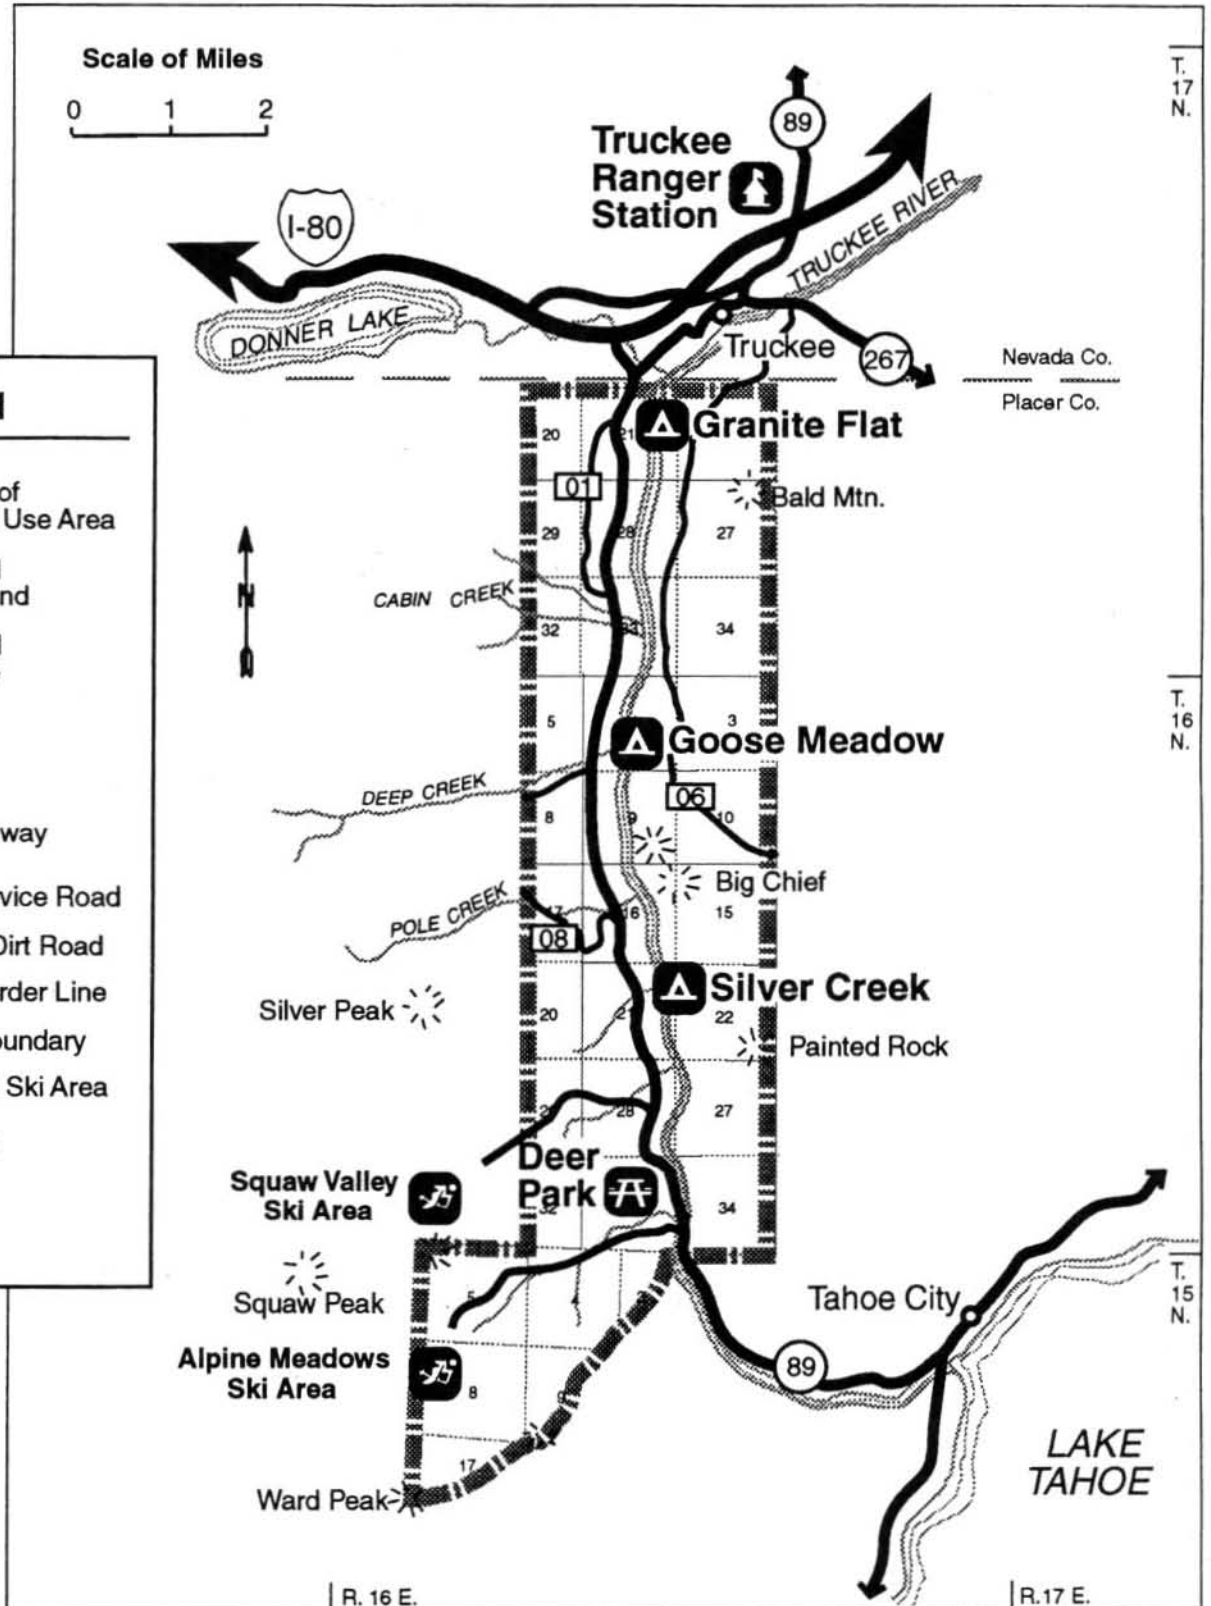

Truckee Corridor Restricted Use Area

Legend

- Boundary of Restricted Use Area
- Developed Campground
- Developed Picnic Site
- Interstate Highway
- State Highway
- Forest Service Road
- Paved or Dirt Road
- County Border Line
- Section Boundary
- Developed Ski Area
- River/Lake
- Creek
- Peak

T. 17 N.

Nevada Co.
Placer Co.

T. 16 N.

T. 15 N.

R. 16 E.

R. 17 E.