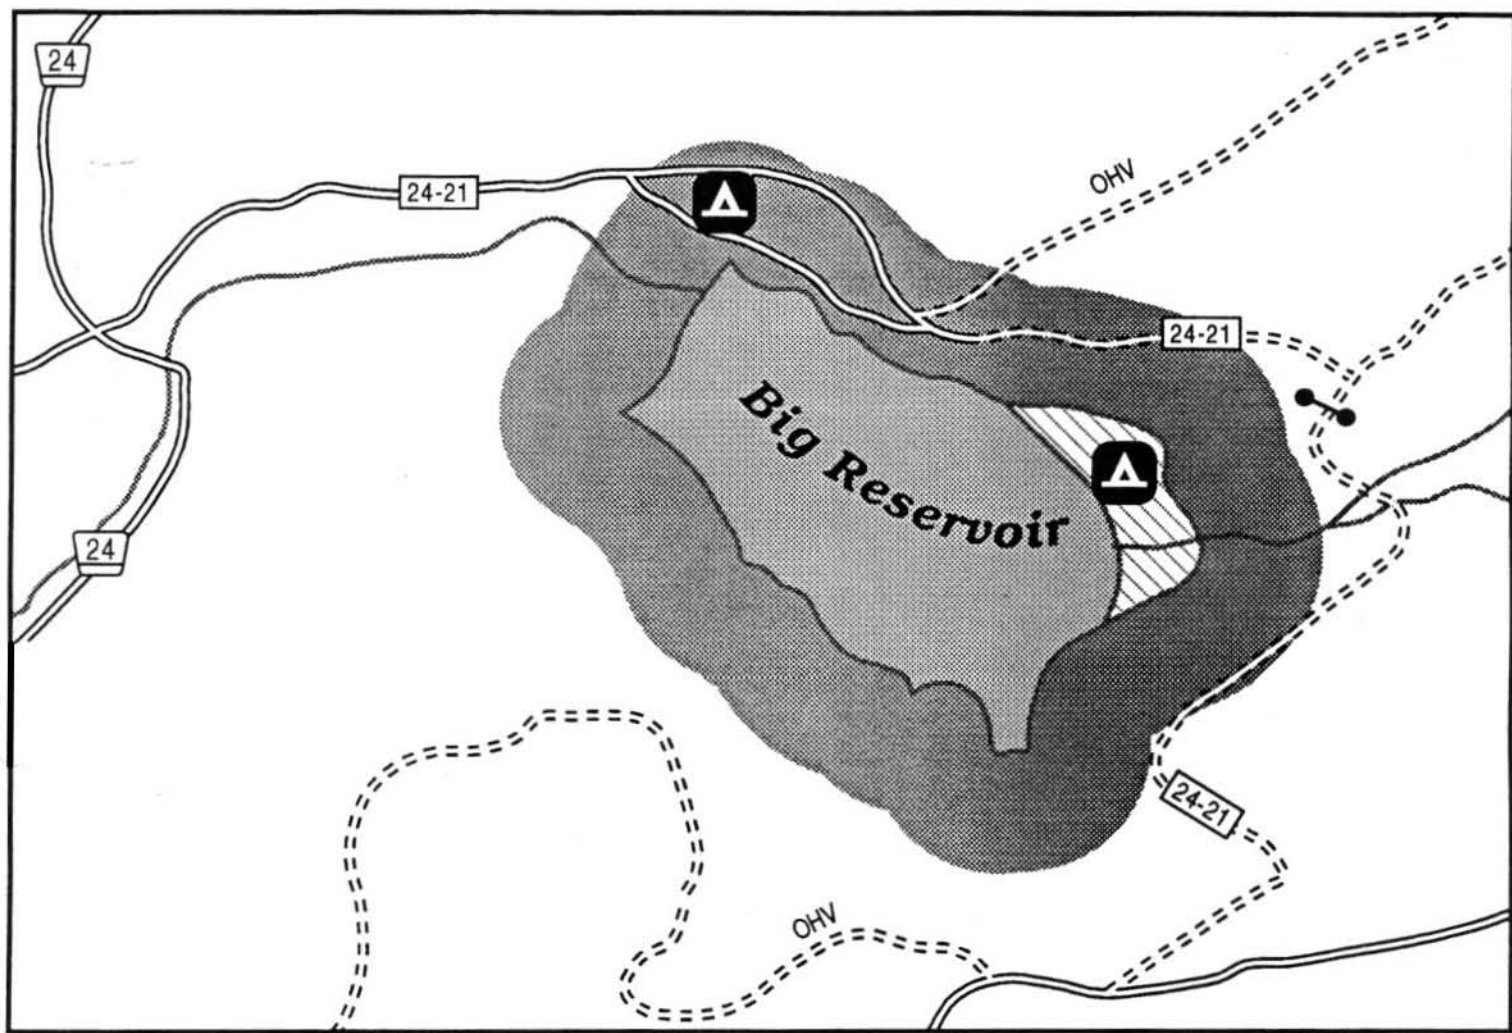

Exhibit 1 Big Reservoir Camping and Campfire Restriction Area

LEGEND

-  Closure Area(500 feet)
-  Improved Dirt Road
-  Unimproved Dirt Road
-  Forest Road Numbers
-  Stream
-  Morning Star Resort

Tahoe National Forest