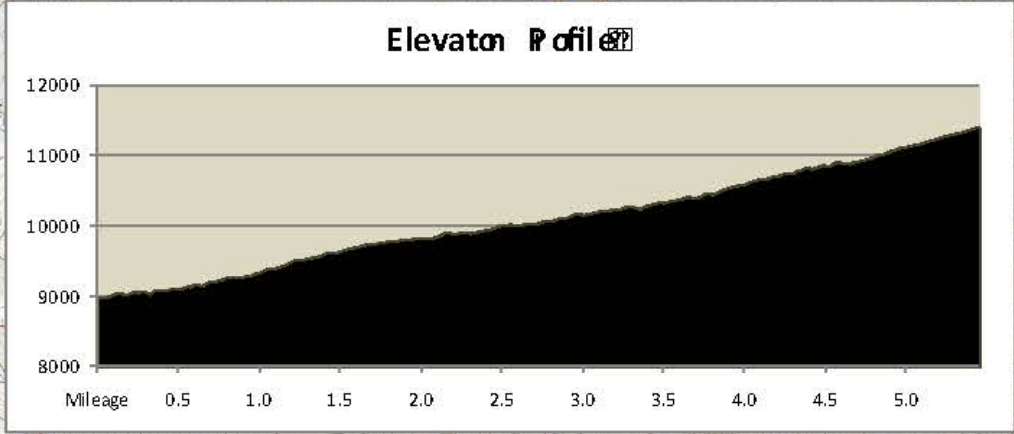

— Roads
 — Other Trails

**Trampas/Hidden Lake Trail #31
 San Leonardo Trail #30**

**USGS Quads: El Valle
 Truchas Peak**

UTM NAD 83, zone 13
 1:24,000
 1 in = 0.37879 miles

0 0.25 0.5 Miles