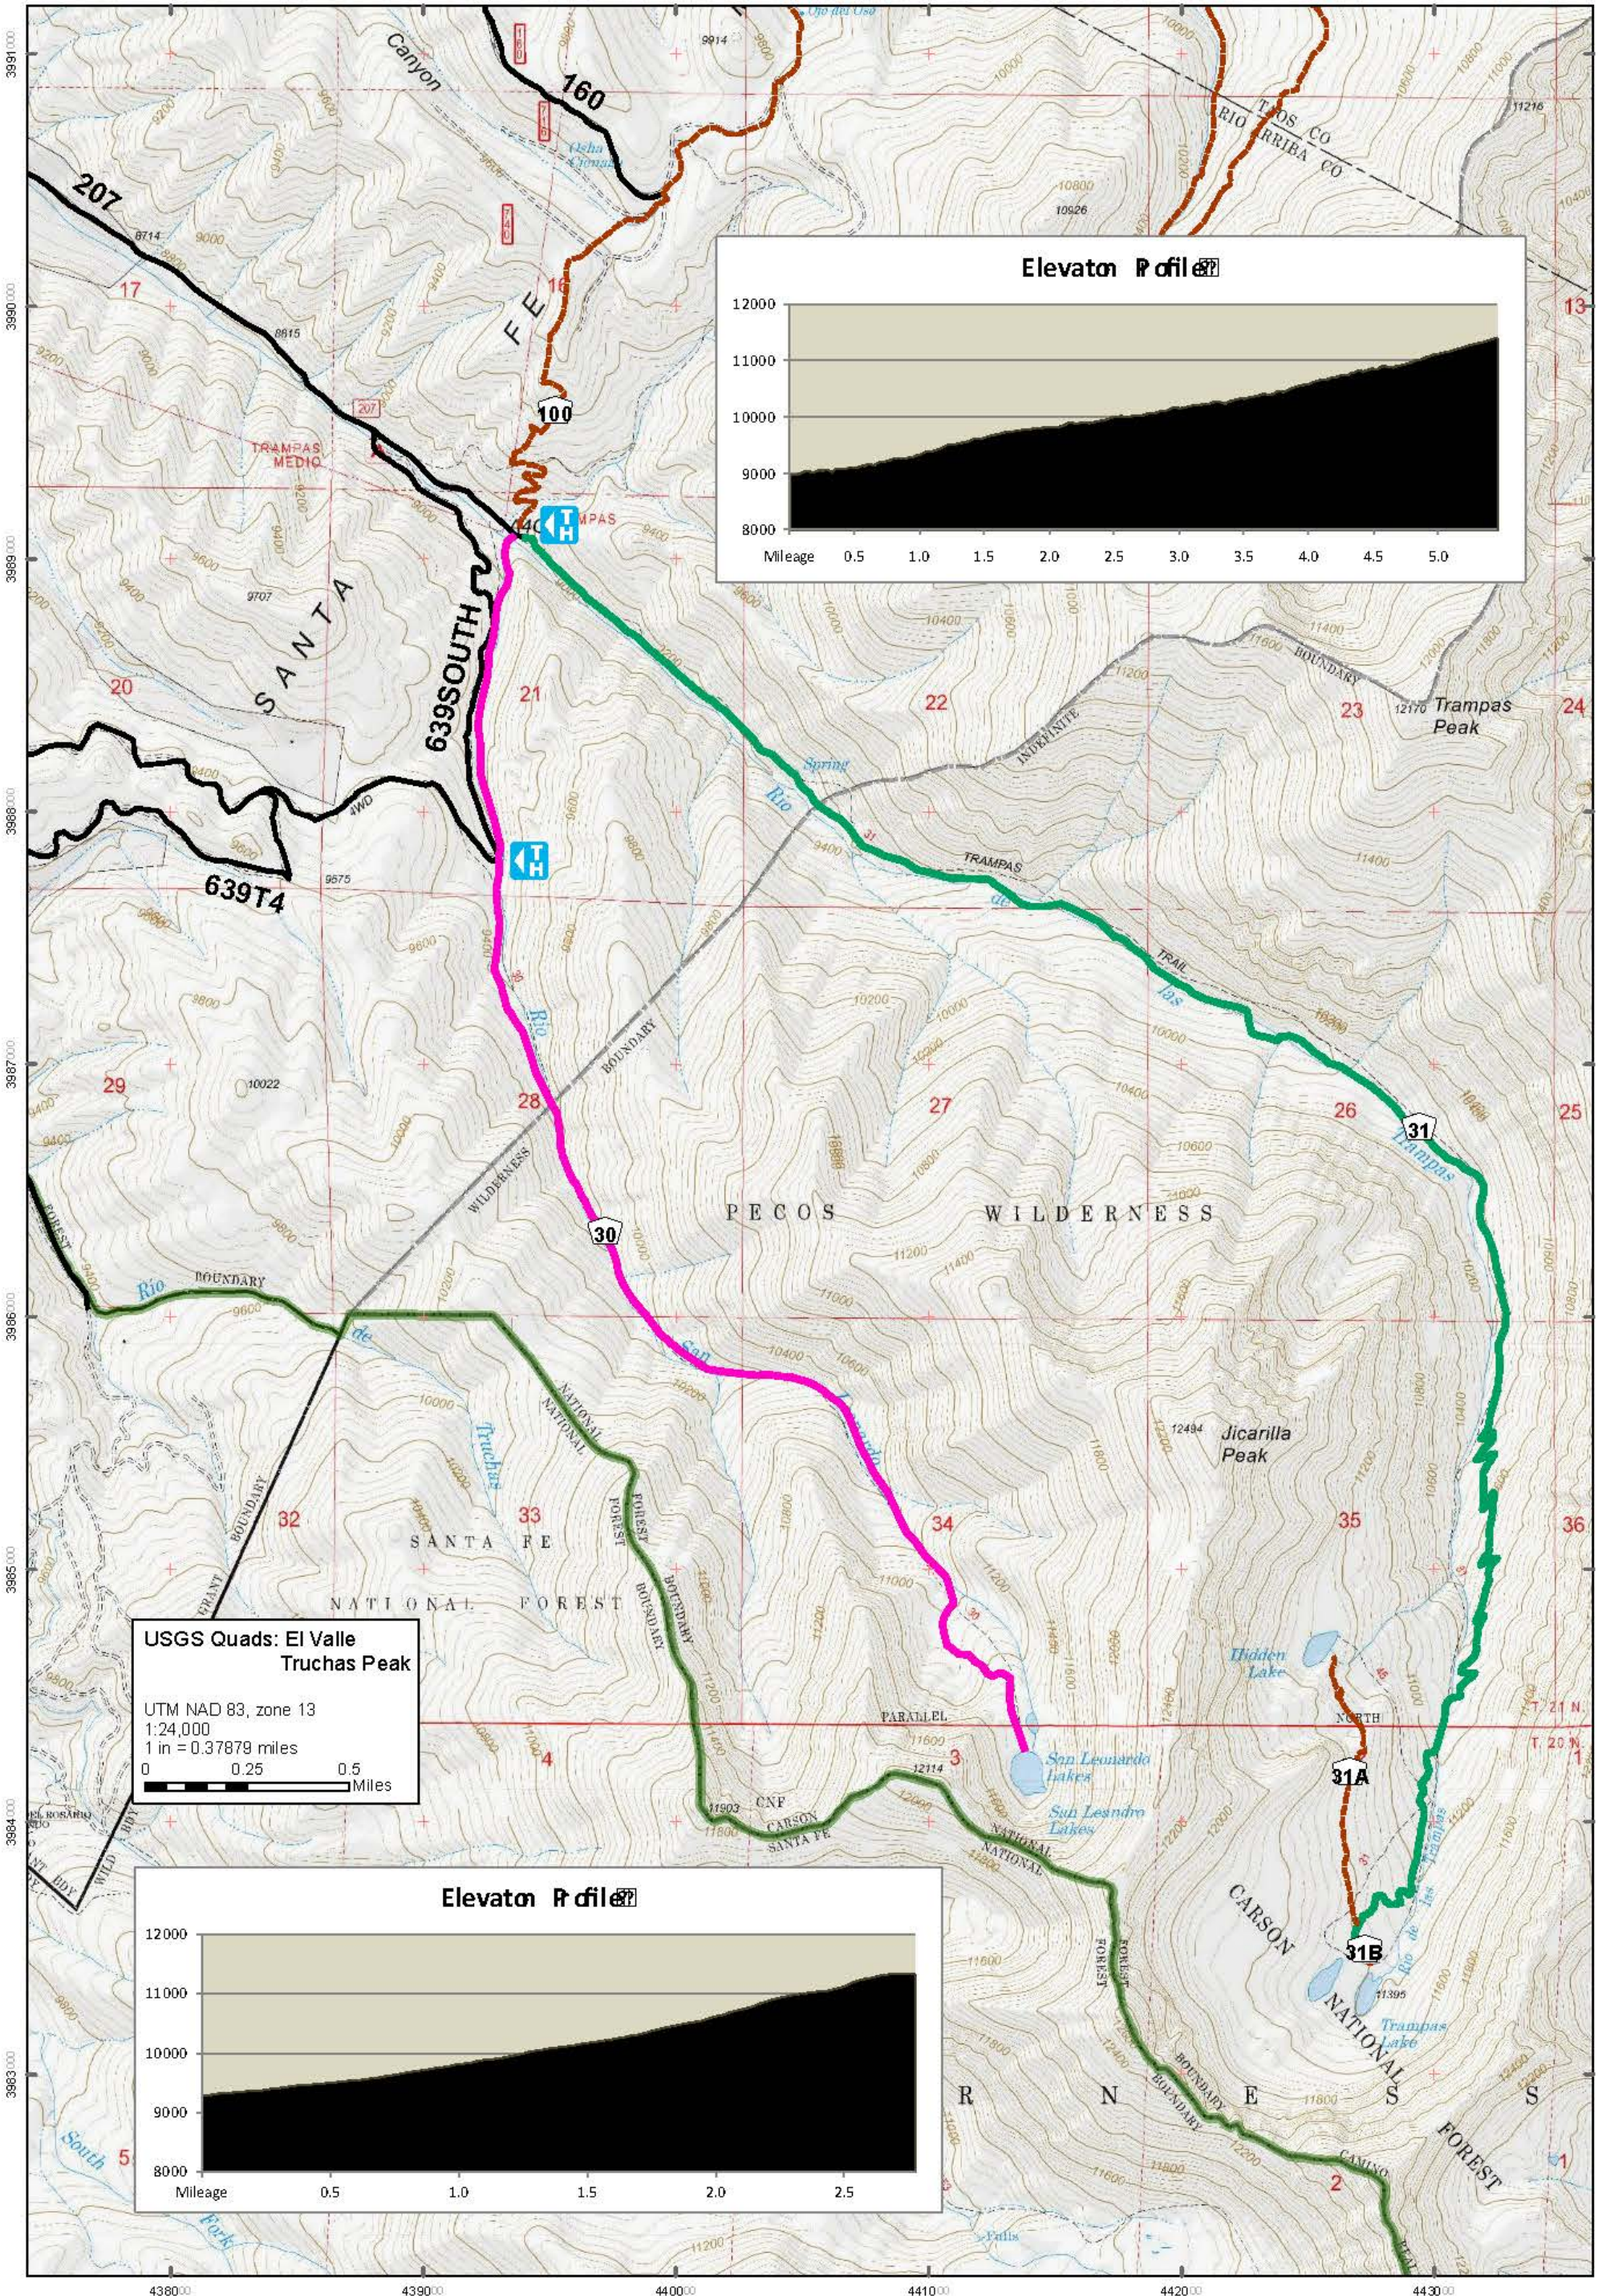

— Roads
 — Other Trails

**Trampas/Hidden Lake Trail #31
 San Leonardo Trail #30**

**USGS Quads: El Valle
 Truchas Peak**

UTM NAD 83, zone 13
 1:24,000
 1 in = 0.37879 miles

0 0.25 0.5 Miles