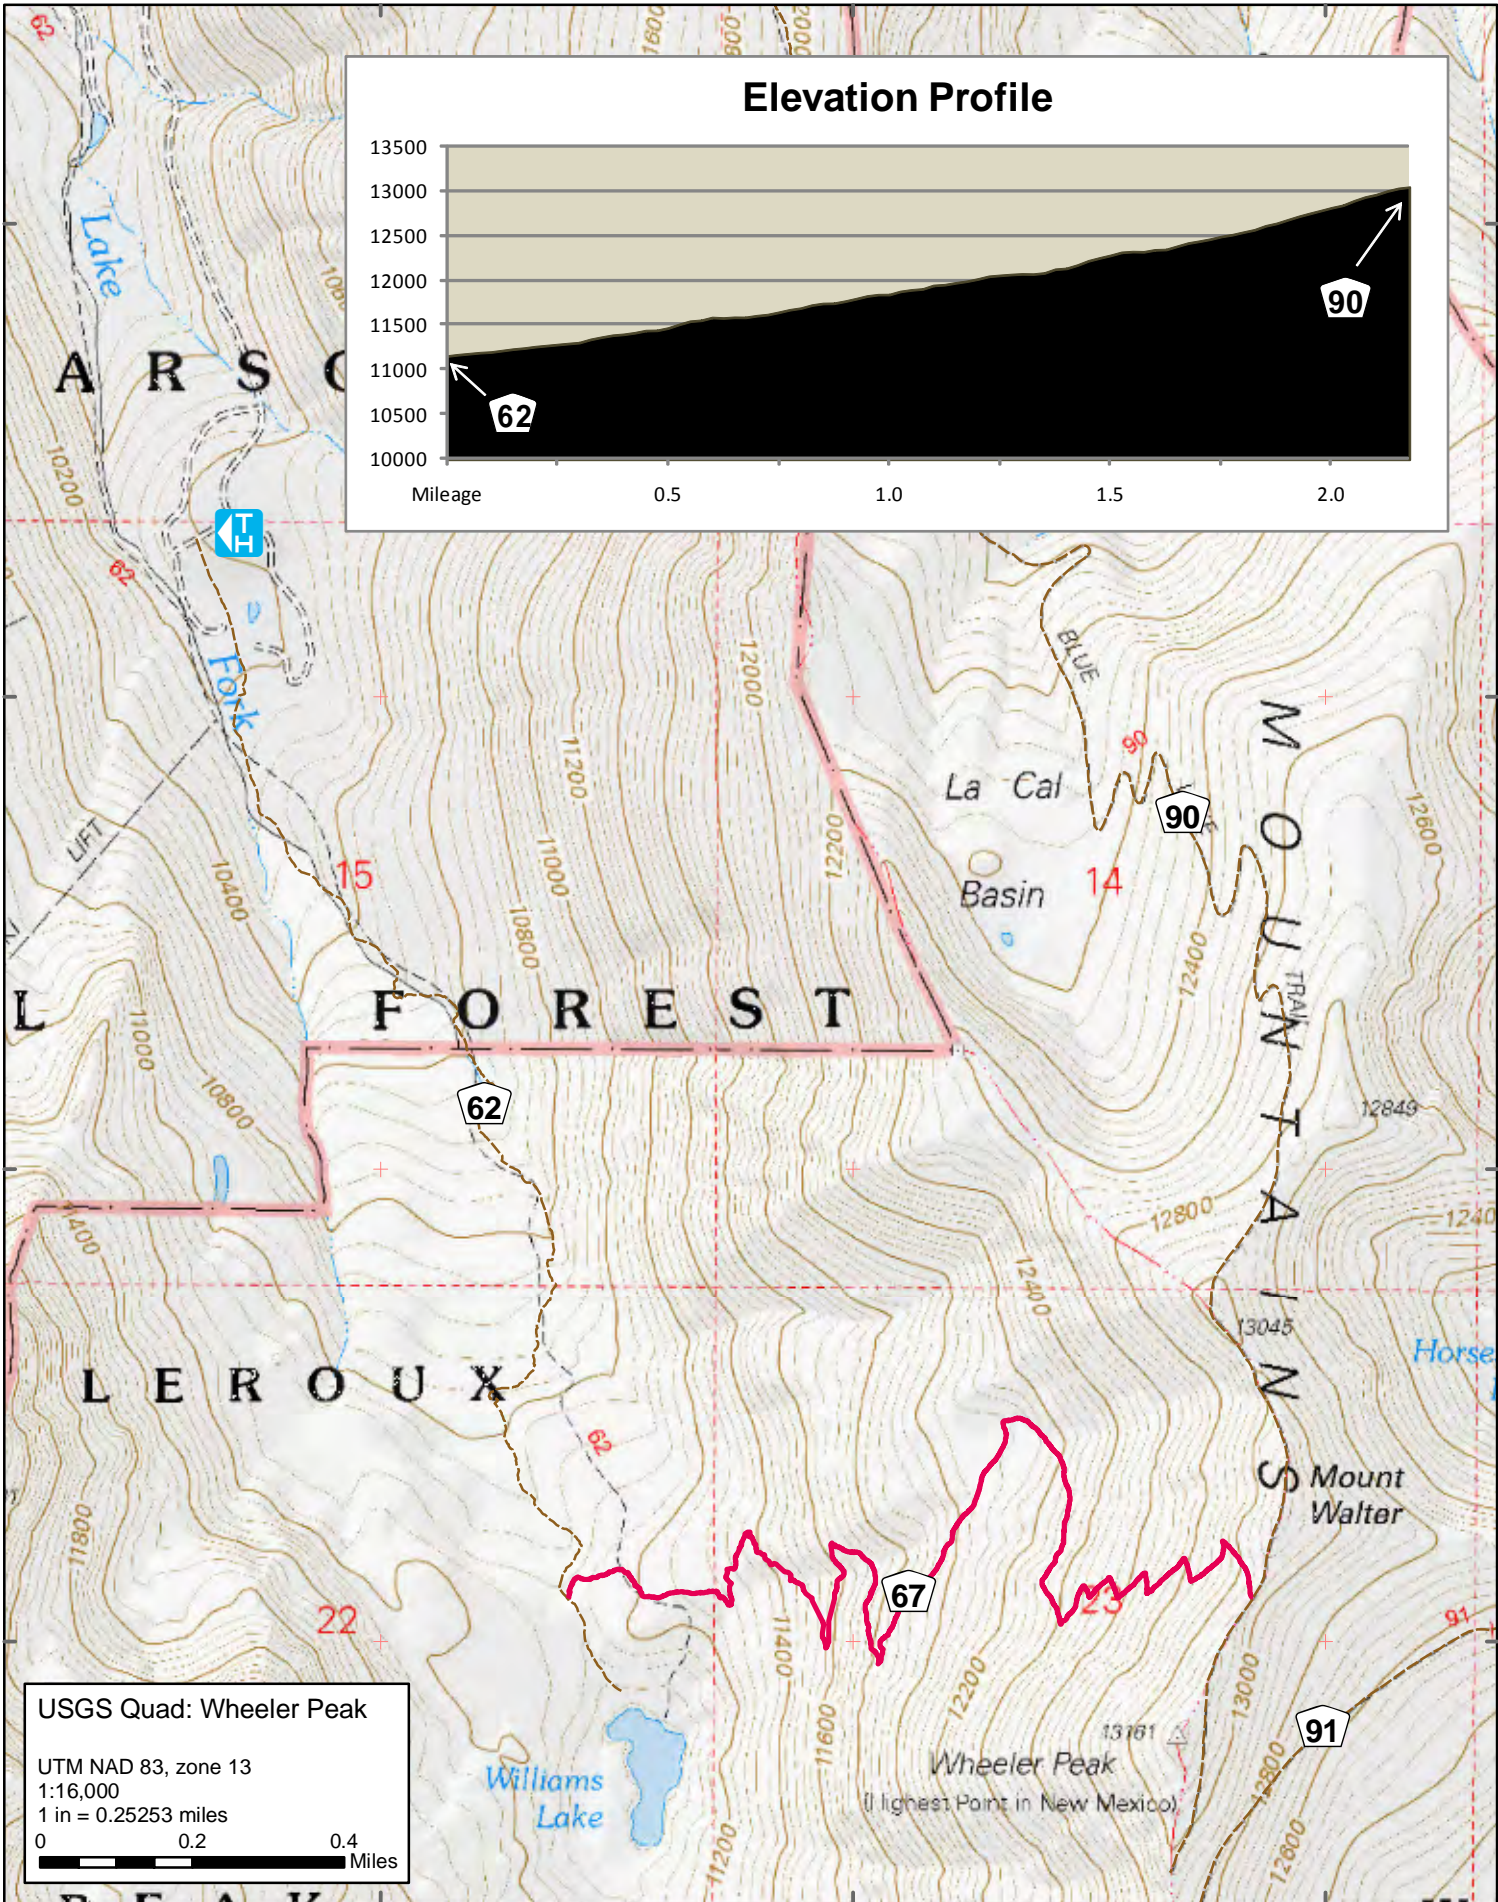

Wheeler Summit Trail #67

- Roads
- - - Other Trails

USGS Quad: Wheeler Peak
UTM NAD 83, zone 13
1:16,000
1 in = 0.25253 miles
0 0.2 0.4 Miles

461000

462000

463000

4049000

4048000

4047000

4046000