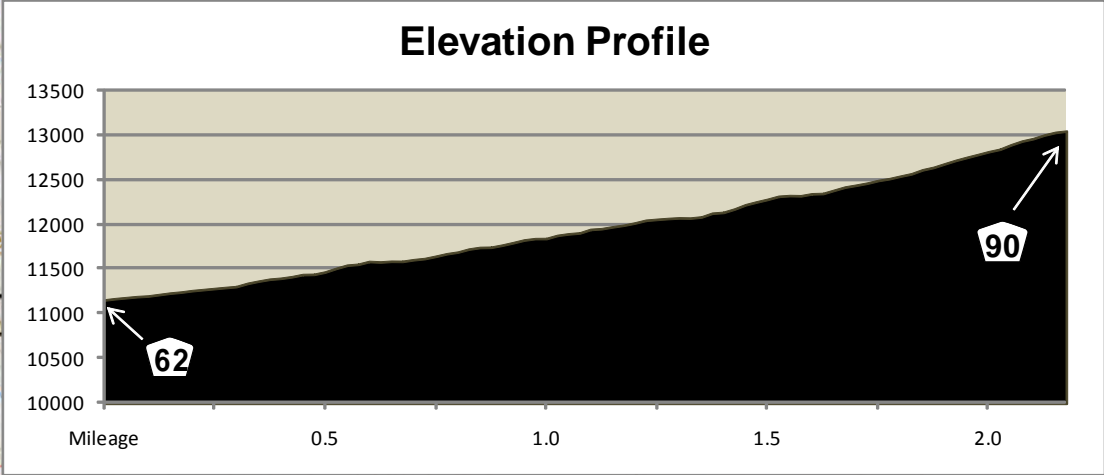

Wheeler Summit Trail #67

- Roads
- - - Other Trails

USGS Quad: Wheeler Peak
UTM NAD 83, zone 13
1:16,000
1 in = 0.25253 miles
0 0.2 0.4 Miles

461000

462000

463000

4049000

4048000

4047000

4046000