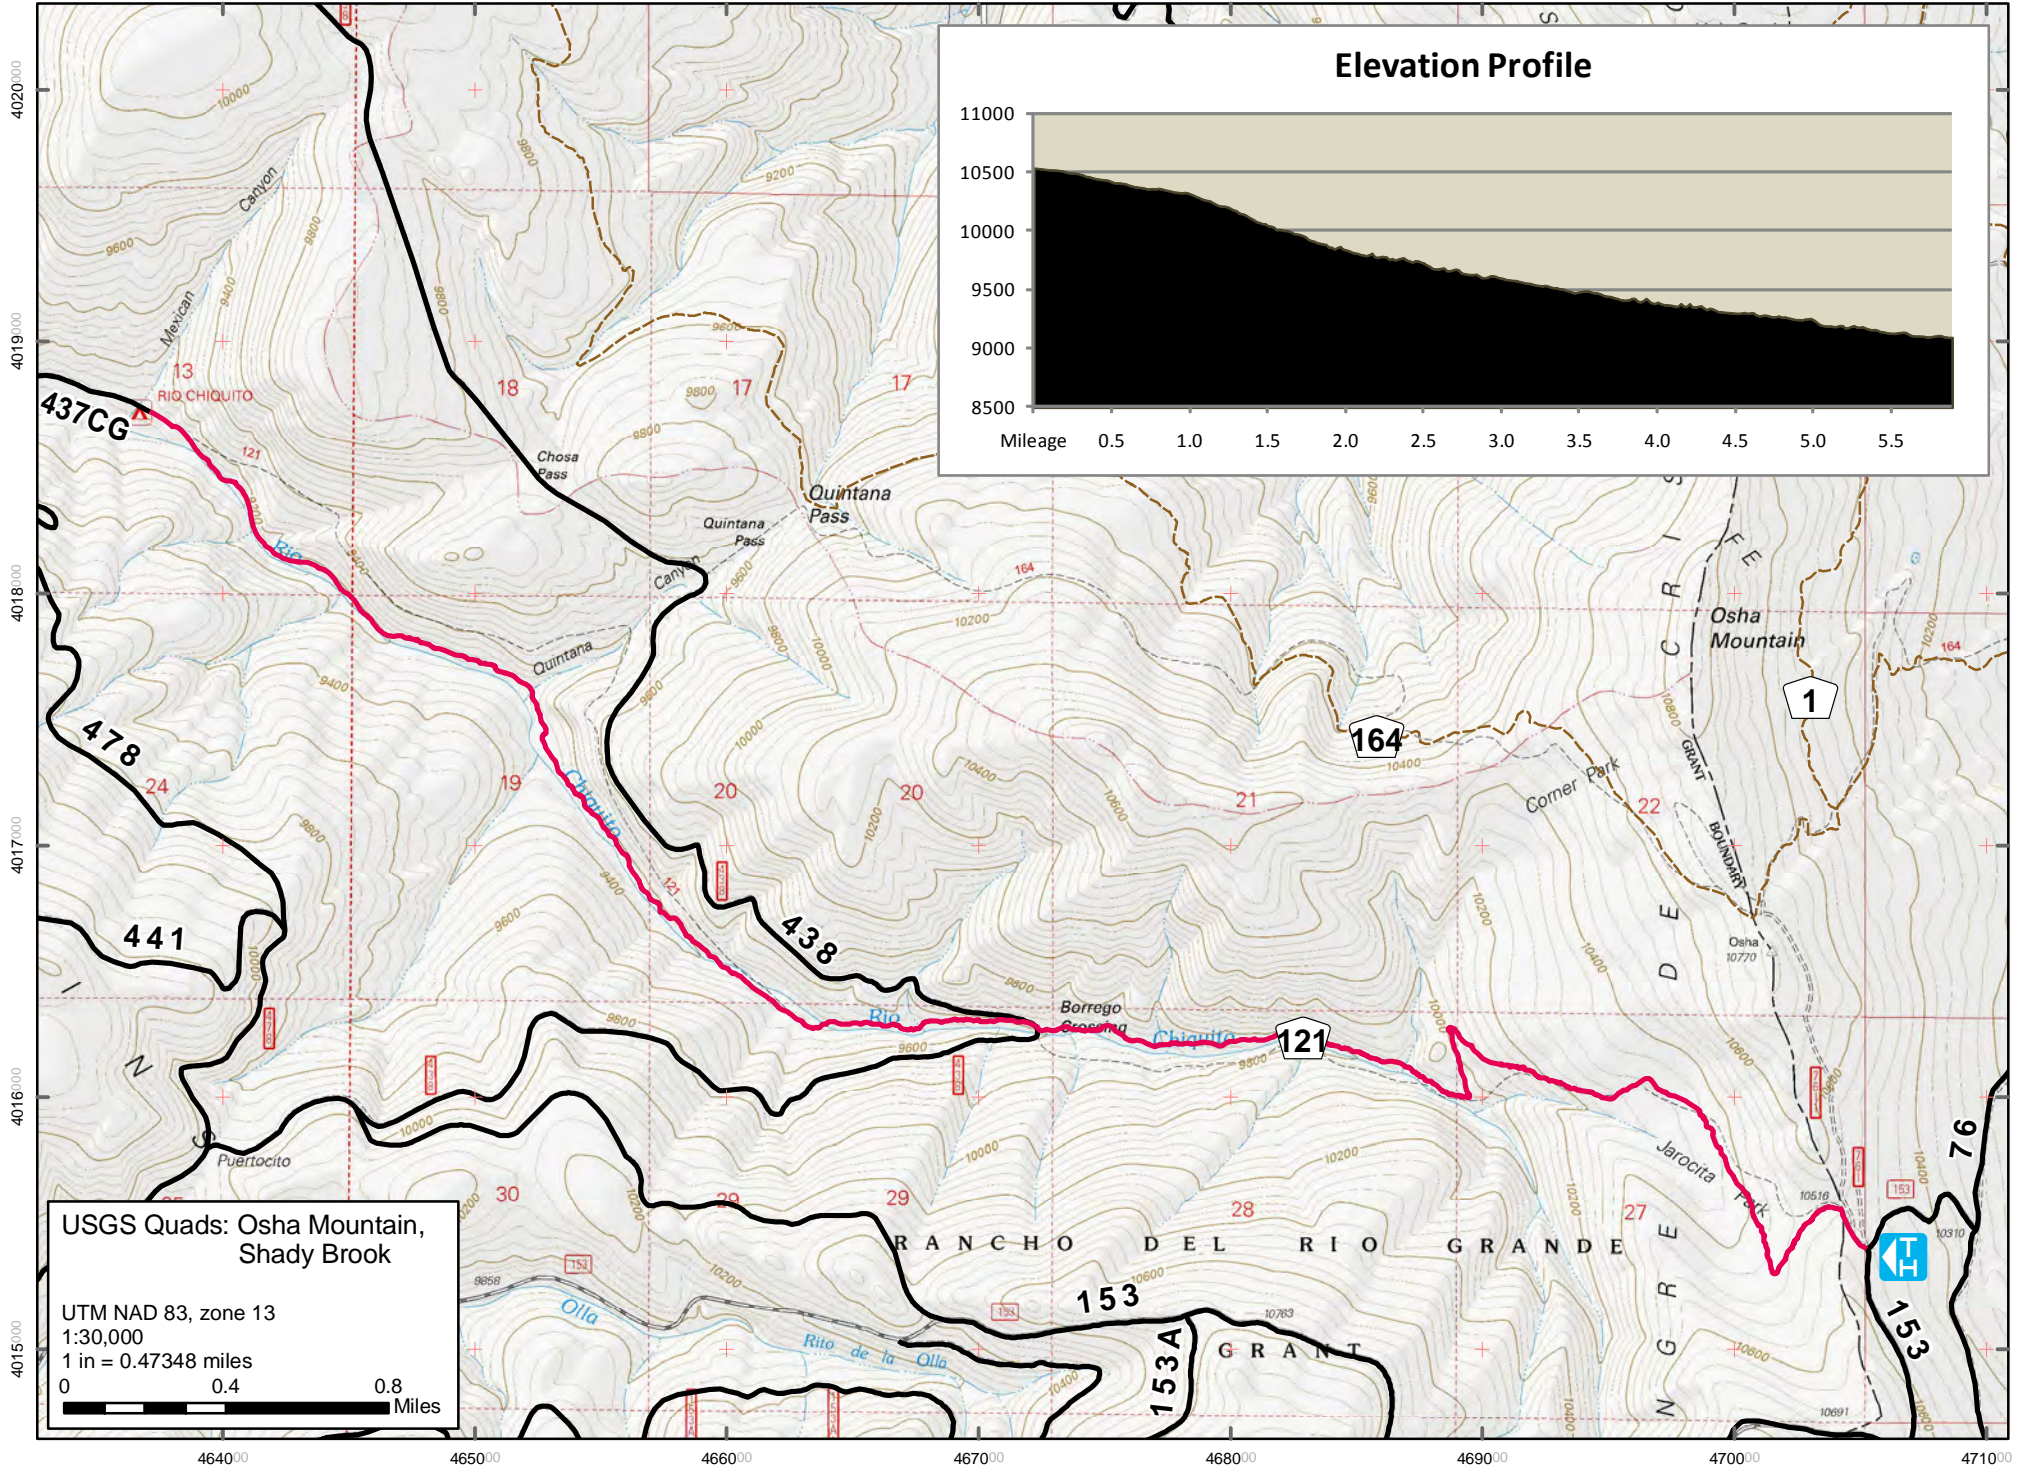

— Roads
 - - - Other Trails

Rio Chiquito Trail #121

USGS Quads: Osha Mountain, Shady Brook

UTM NAD 83, zone 13
 1:30,000
 1 in = 0.47348 miles
 0 0.4 0.8 Miles