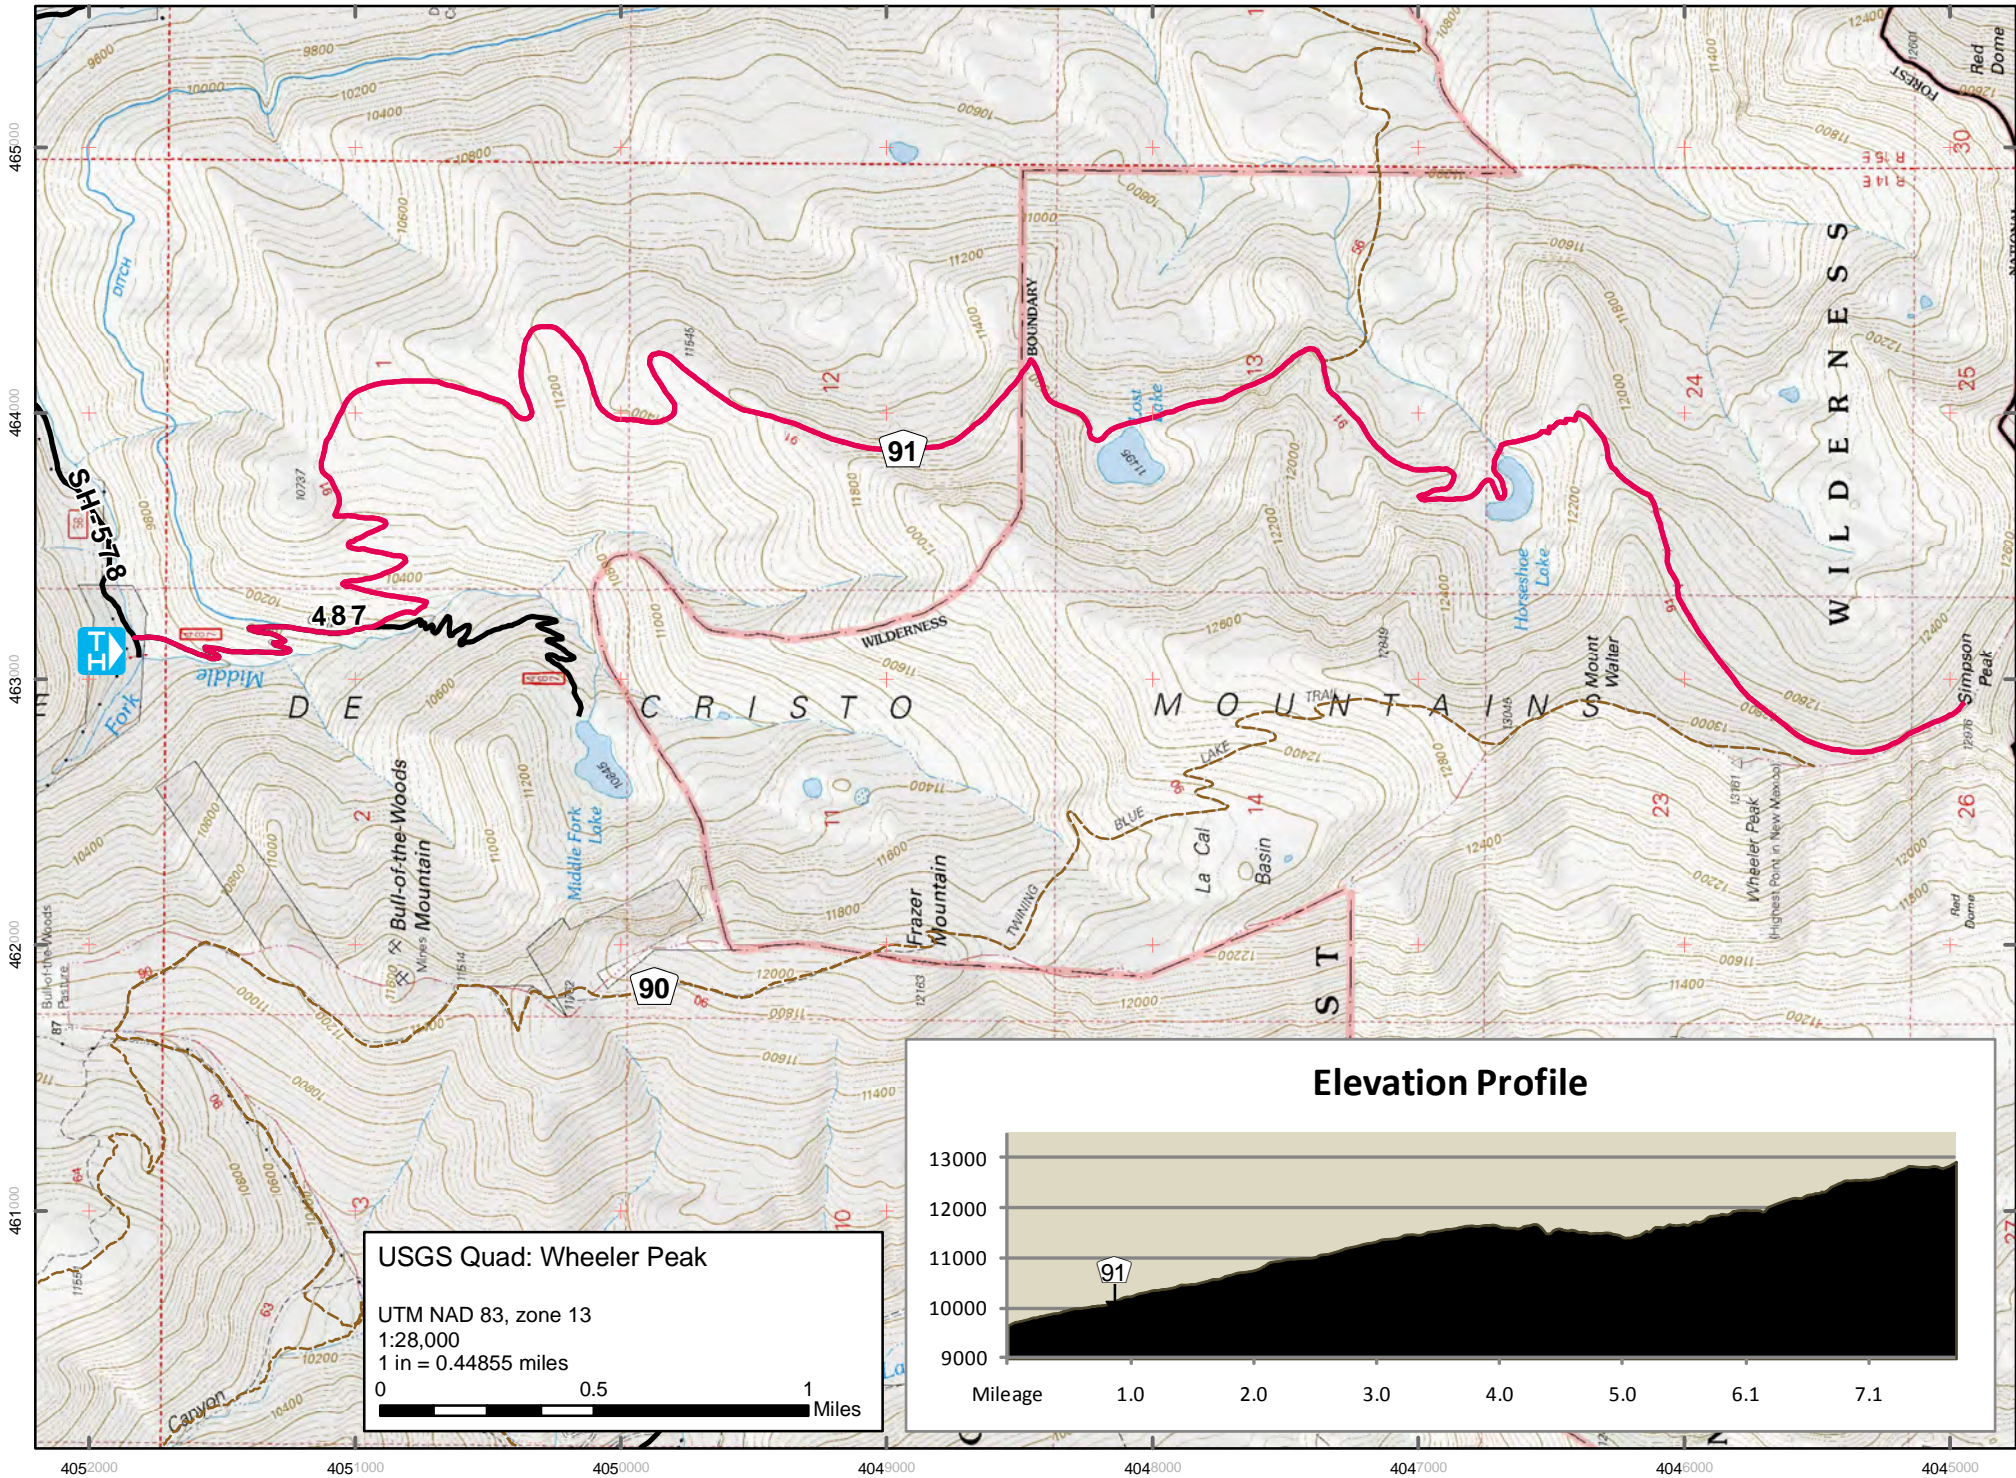

— Roads
- - - Other Trails

Lost Lake Trail #91

USGS Quad: Wheeler Peak
UTM NAD 83, zone 13
1:28,000
1 in = 0.44855 miles
0 0.5 1 Miles

Elevation Profile