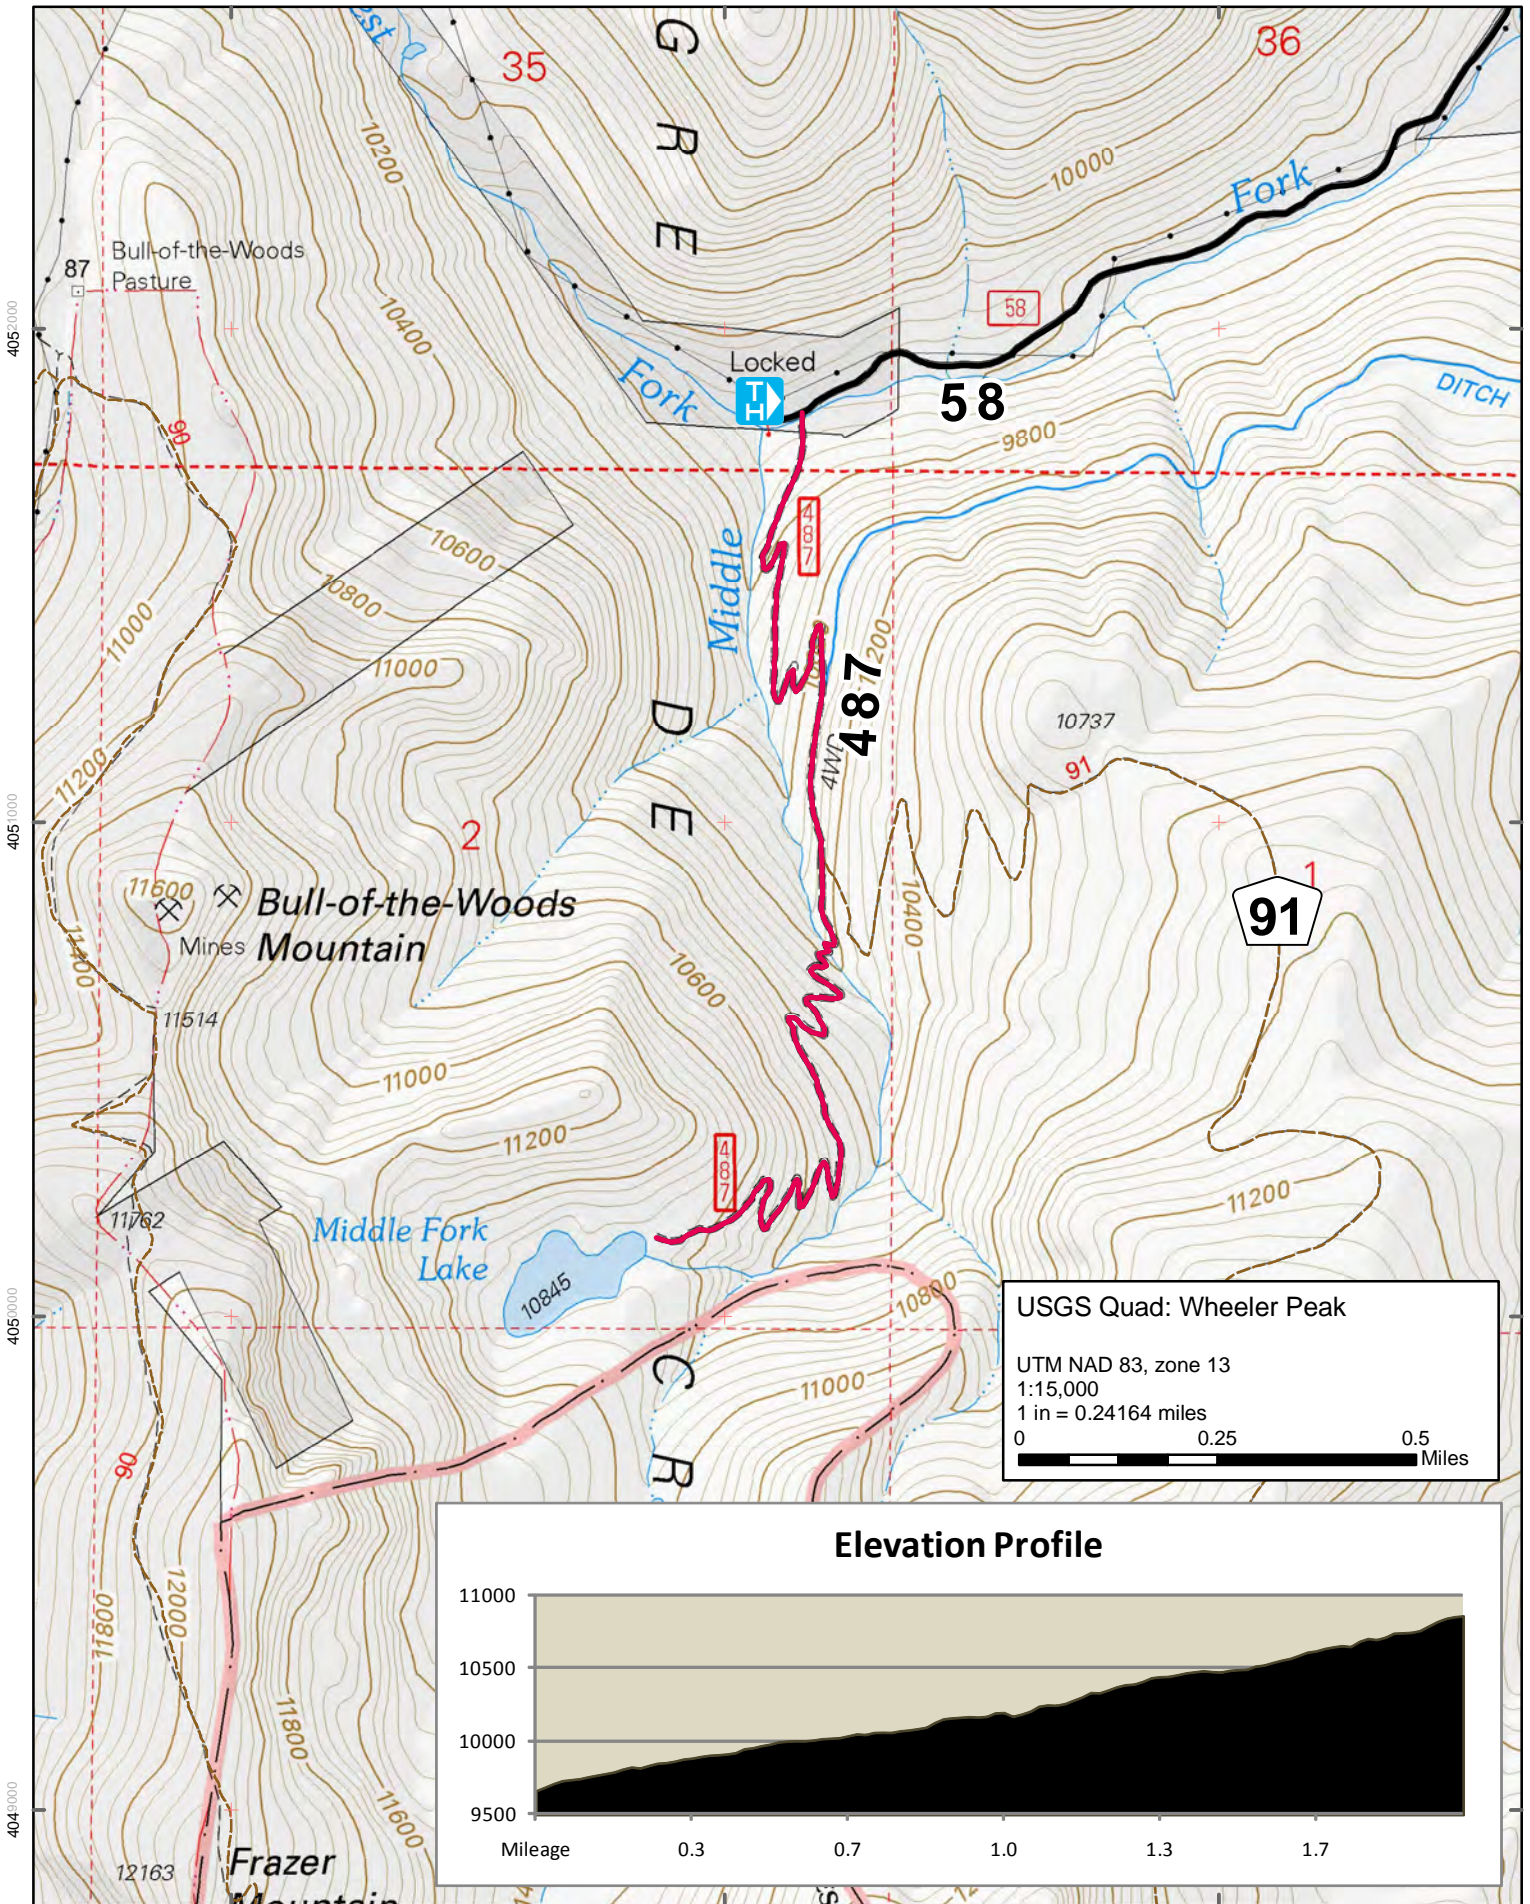

— Roads  
- - - Other Trails

# Middle Fork Lake Trail (Forest Road 487)

## Elevation Profile

462000

463000

464000