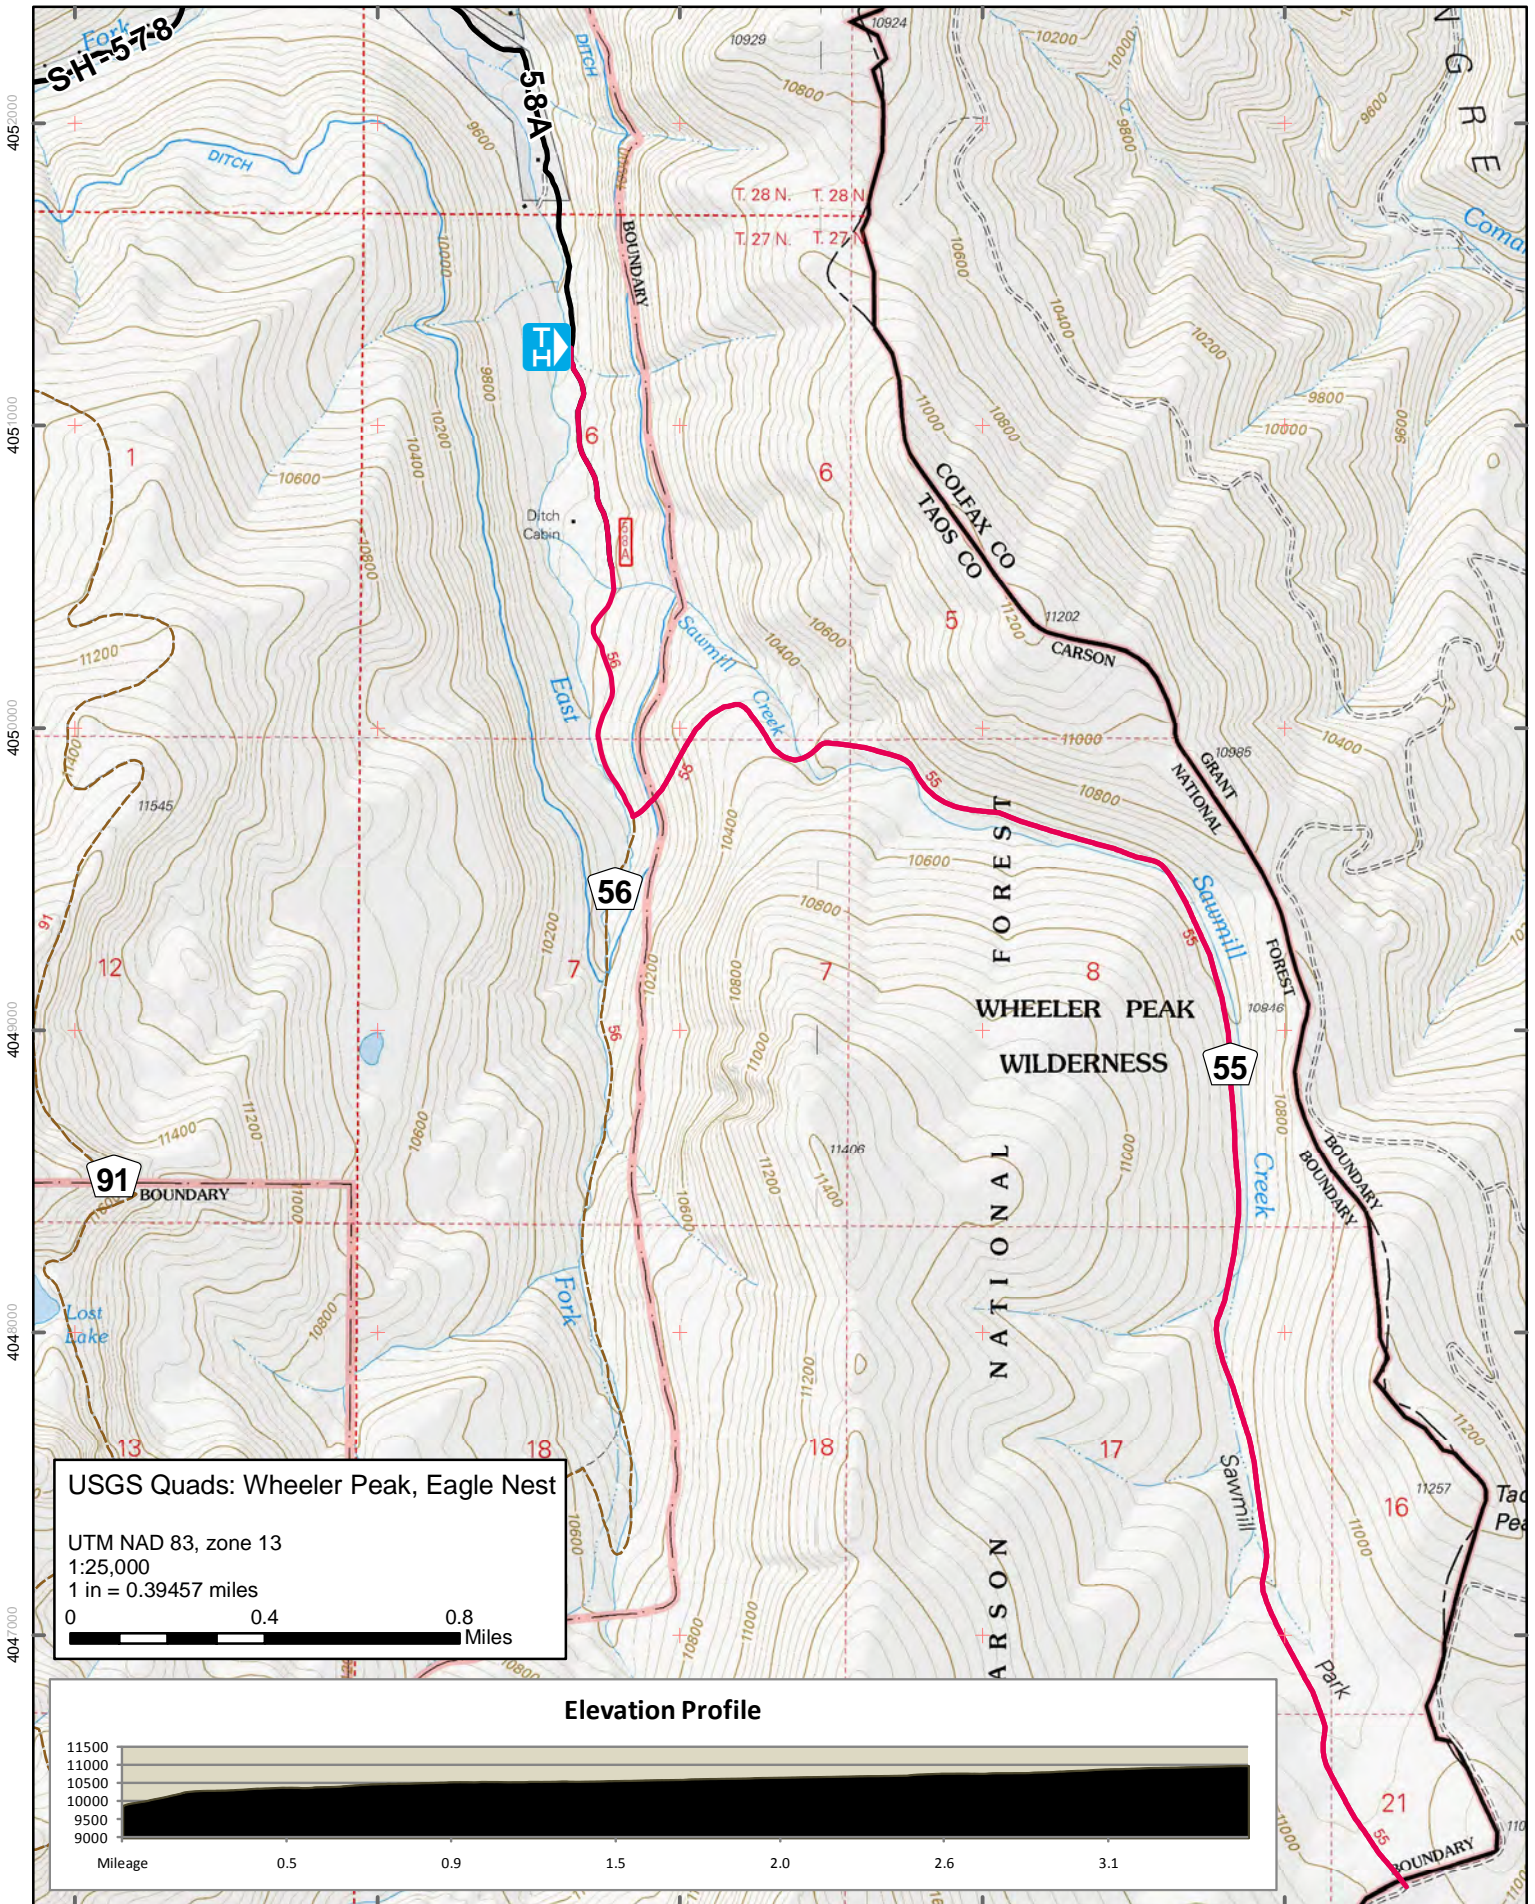

- Roads
- - - Other Trails

Sawmill Park Trail #55

USGS Quads: Wheeler Peak, Eagle Nest
 UTM NAD 83, zone 13
 1:25,000
 1 in = 0.39457 miles
 0 0.4 0.8 Miles

Elevation Profile