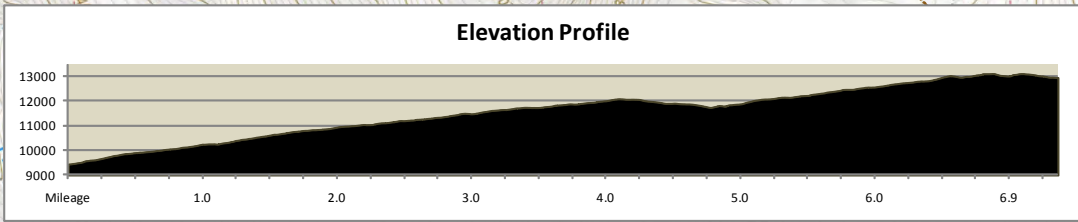

- Roads
- - - Other Trails

Wheeler Peak Trail #90

USGS Quad: Wheeler Peak
 UTM NAD 83, zone 13
 1:26,000
 1 in = 0.41035 miles
 0 0.4 0.8 Miles

404:0000

405:0000

405:0000

404:8000

404:6000

404:4000

459:000 460:000 461:000 462:000 463:000