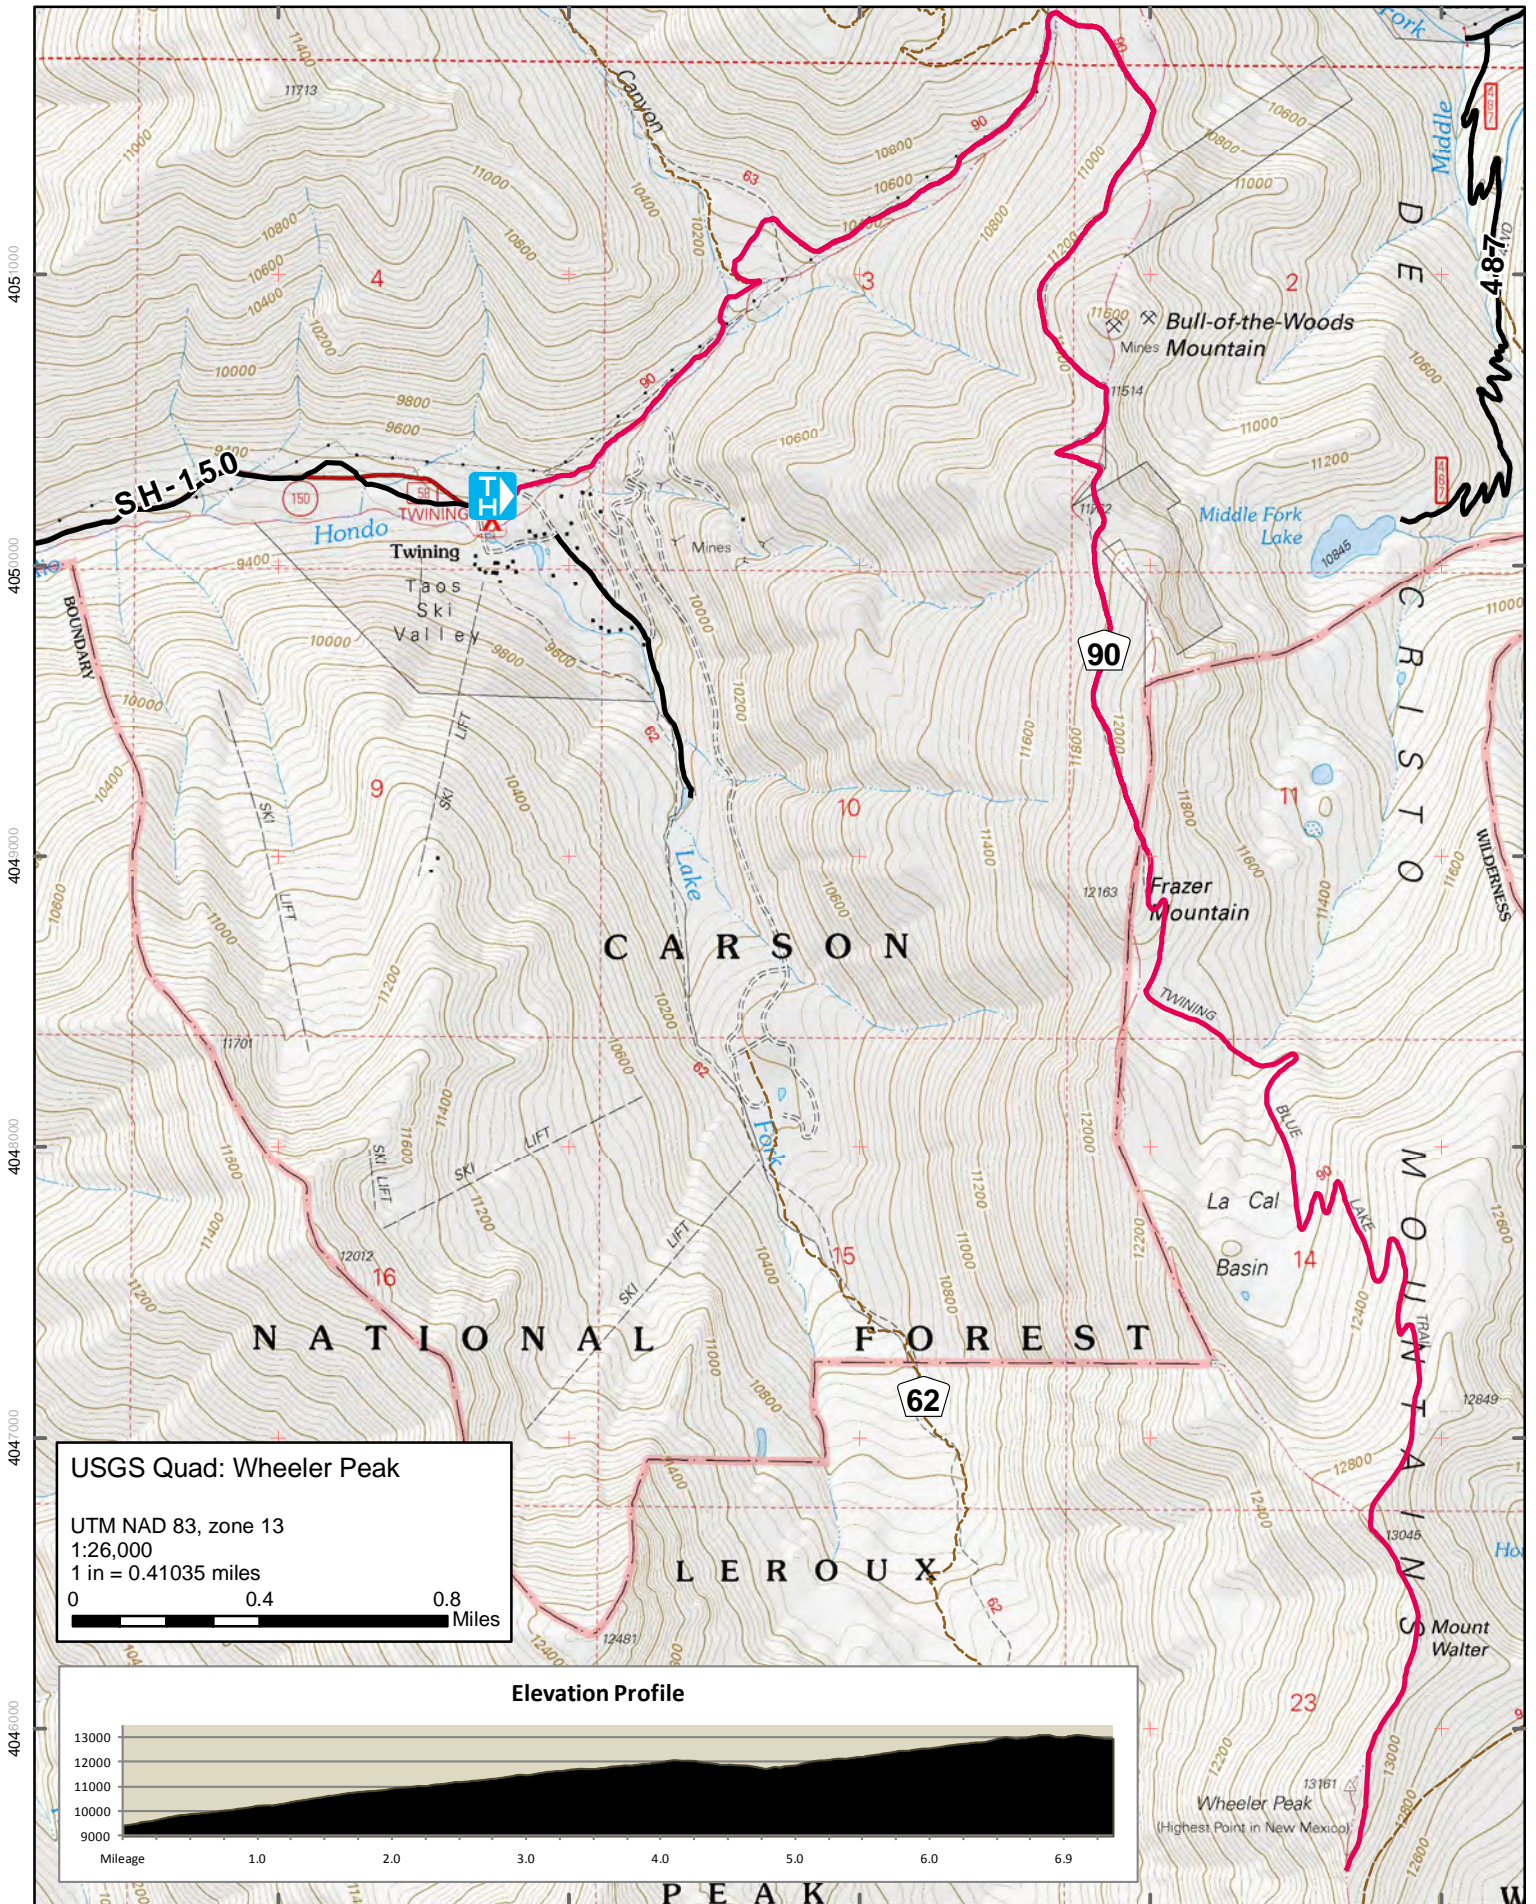

- Roads
- - - Other Trails

Wheeler Peak Trail #90

USGS Quad: Wheeler Peak
 UTM NAD 83, zone 13
 1:26,000
 1 in = 0.41035 miles
 0 0.4 0.8 Miles

404:0000

405:0000

405:0000

404:8000

404:6000

404:4000

459:000 460:000 461:000 462:000 463:000