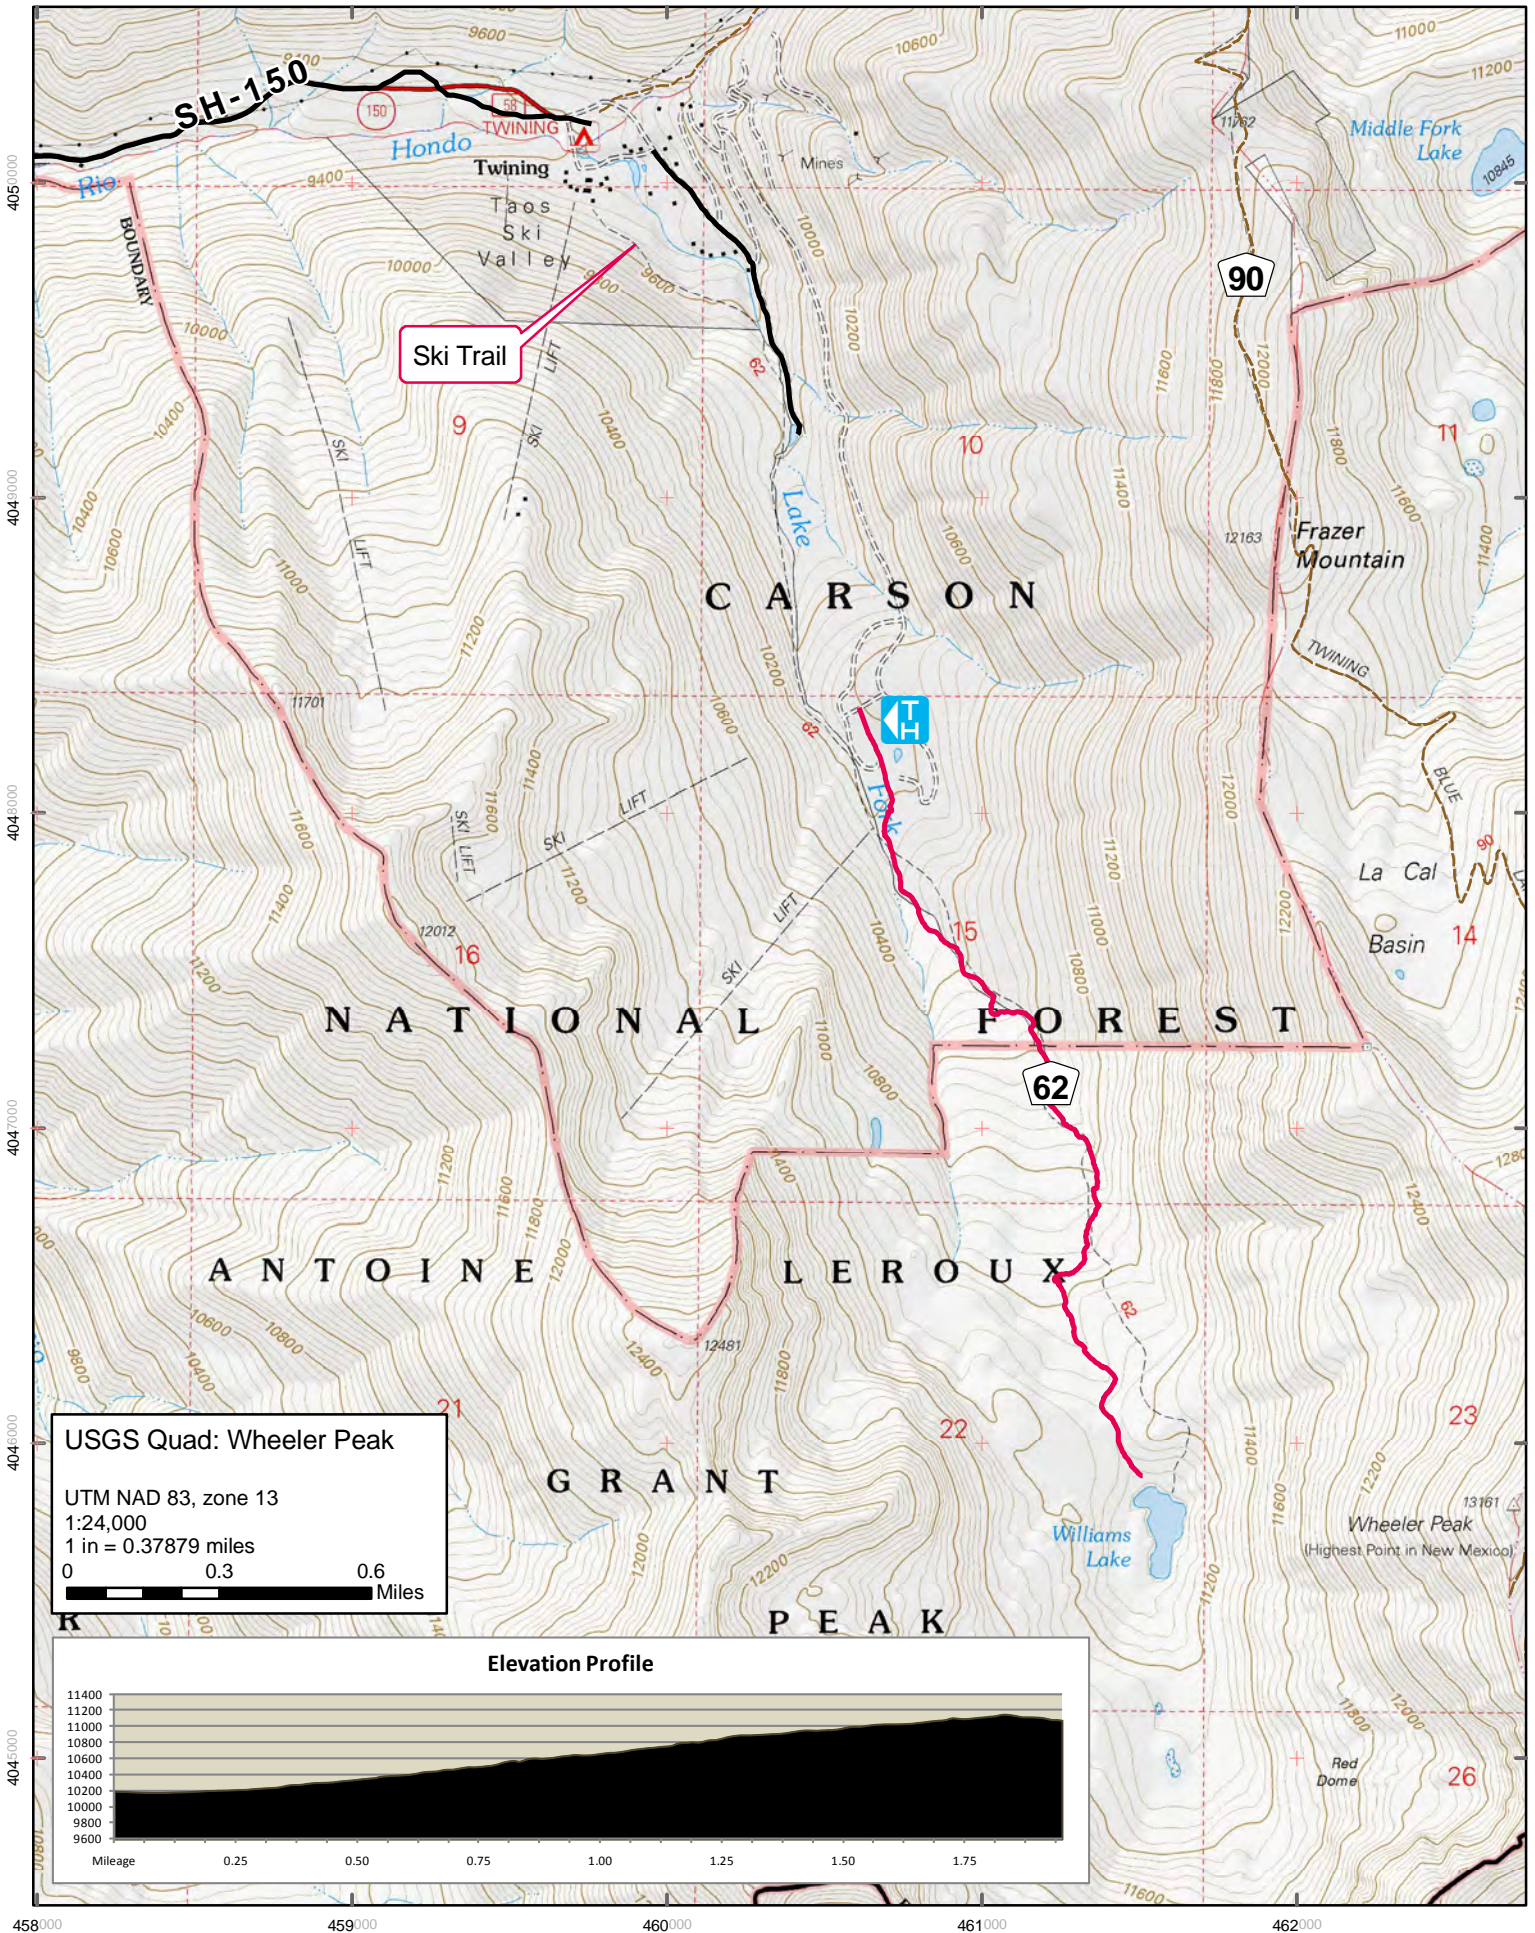

- Roads
- - - Other Trails

Williams Lake Trail #62

USGS Quad: Wheeler Peak
 UTM NAD 83, zone 13
 1:24,000
 1 in = 0.37879 miles
 0 0.3 0.6 Miles