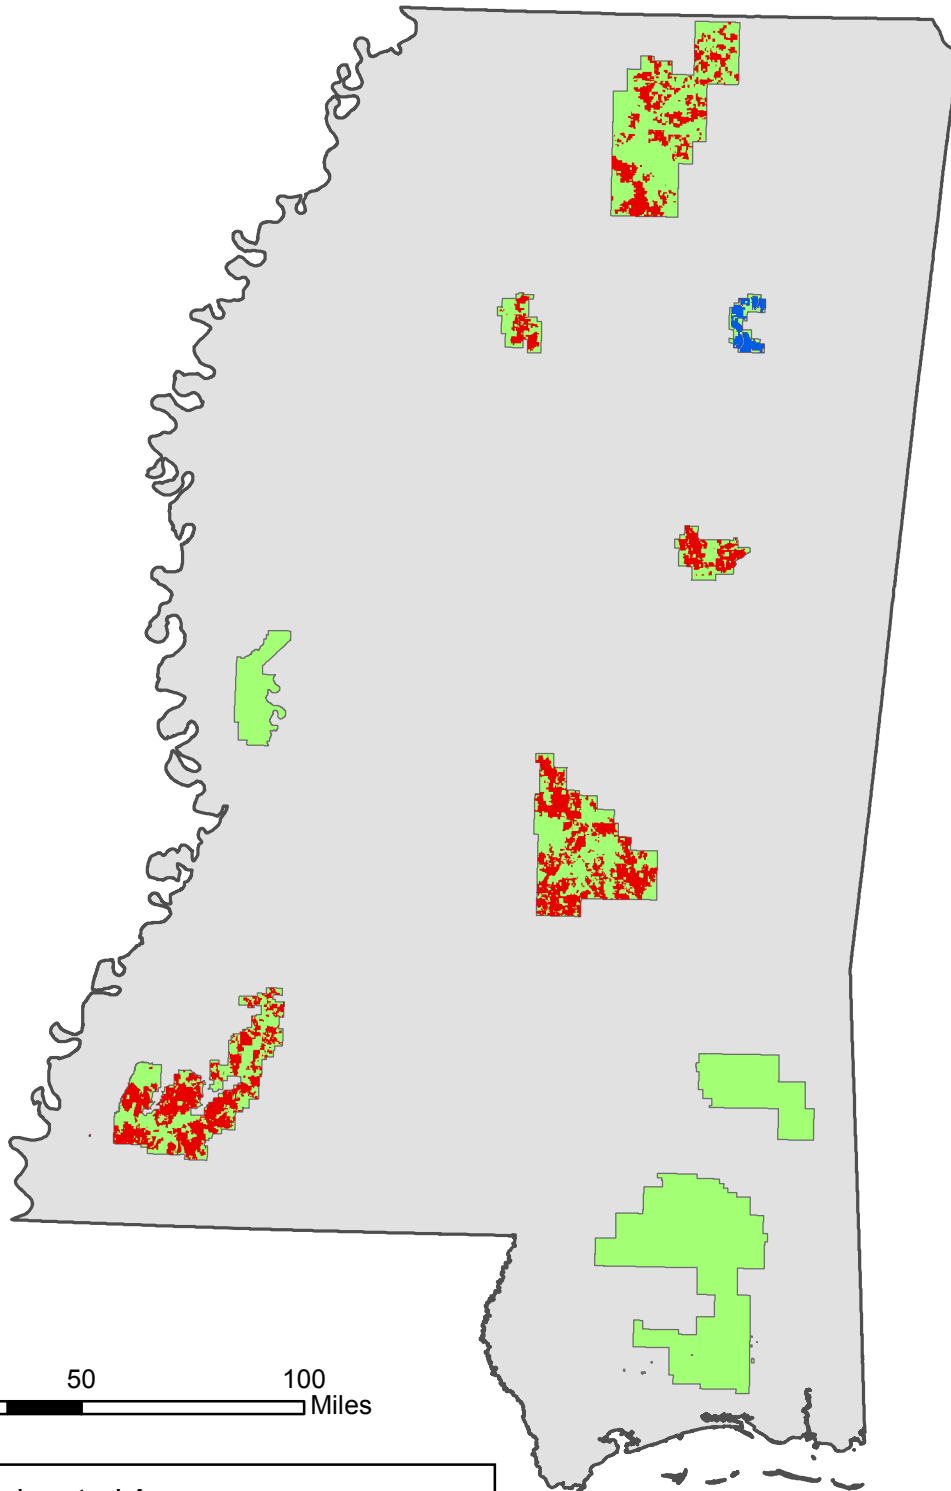

National Forest System Lands Designated Under Section 602 of the Healthy Forest Restoration Act in Mississippi

	Newly Designated Areas
	National Forest System Lands Designated Under Section 602 of the Healthy Forest Restoration Act
	Lands Within the National Forest Boundary

Note: Data displayed are for informational purposes only and depict designations made under section 602 of the Healthy Forest Restoration Act. Please contact Sunny Ng for details: sunnywng@fs.fed.us

Map created by USFS Geospatial Technology and Applications Center on July 17, 2017.