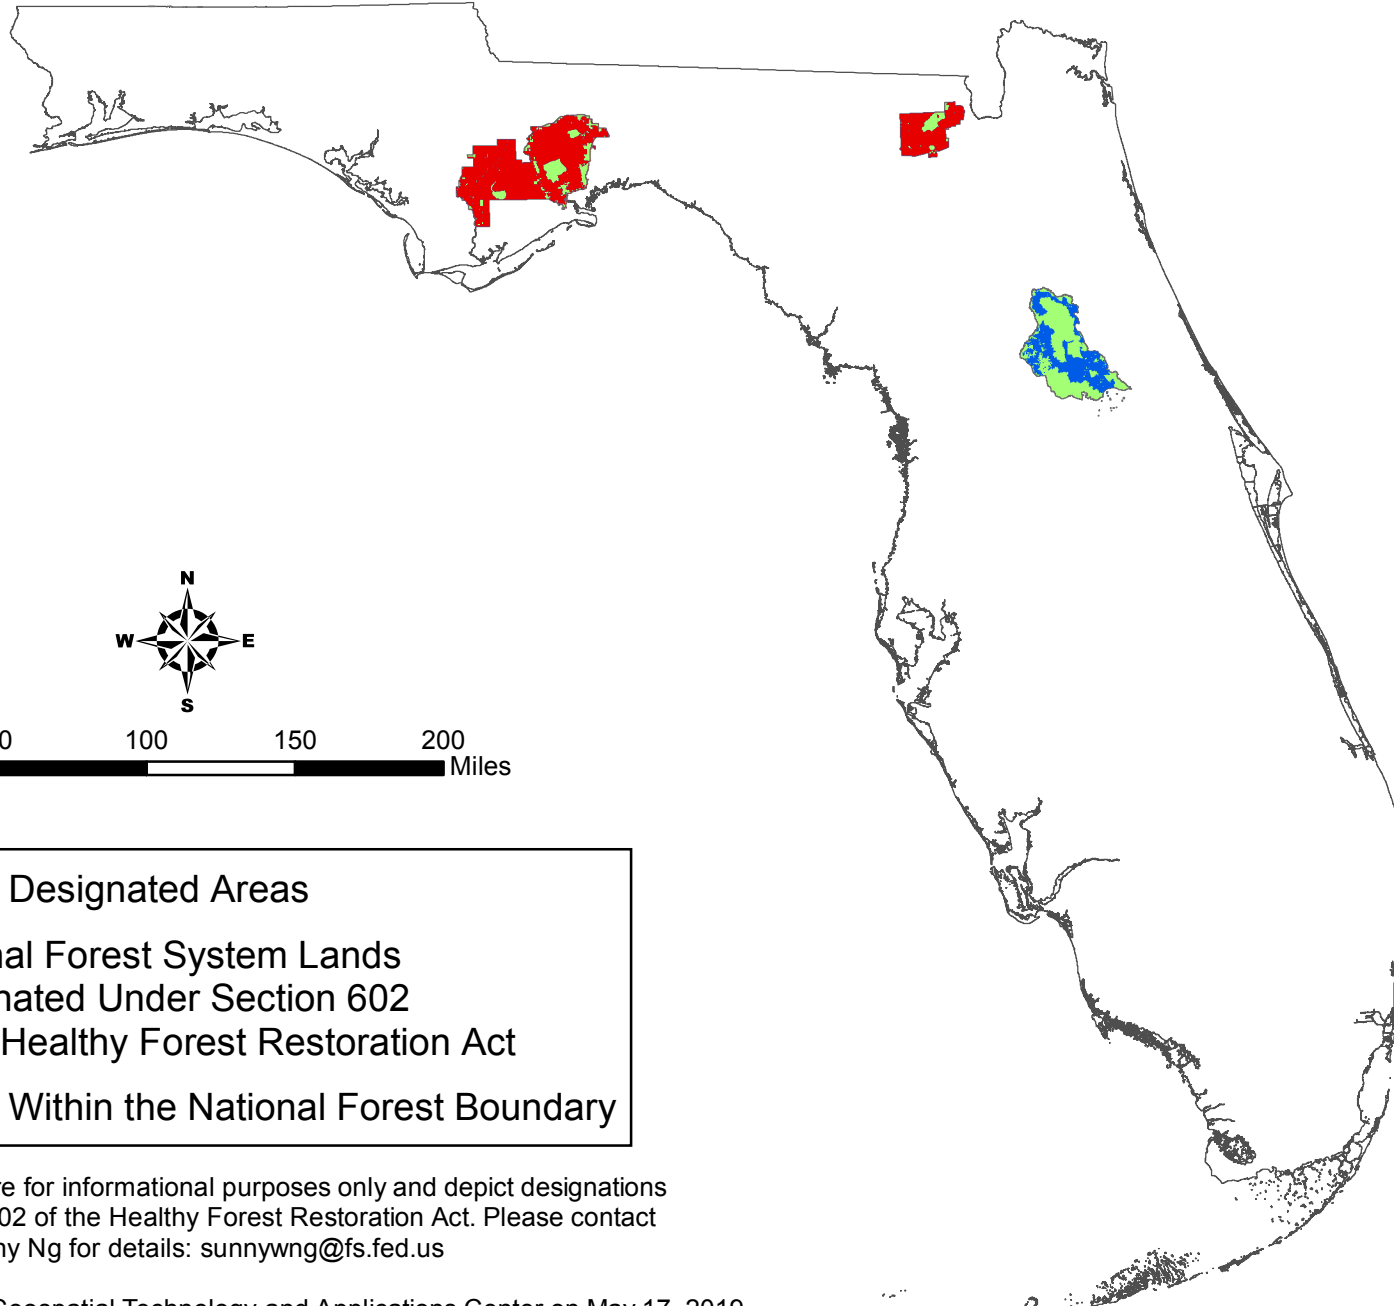

National Forest System Lands Designated Under Section 602 of the Healthy Forest Restoration Act in Florida

| | |
|---|---|
|  | Newly Designated Areas |
|  | National Forest System Lands Designated Under Section 602 of the Healthy Forest Restoration Act |
|  | Lands Within the National Forest Boundary |

Note: Data displayed are for informational purposes only and depict designations made under section 602 of the Healthy Forest Restoration Act. Please contact Sunny Ng for details: sunnywng@fs.fed.us