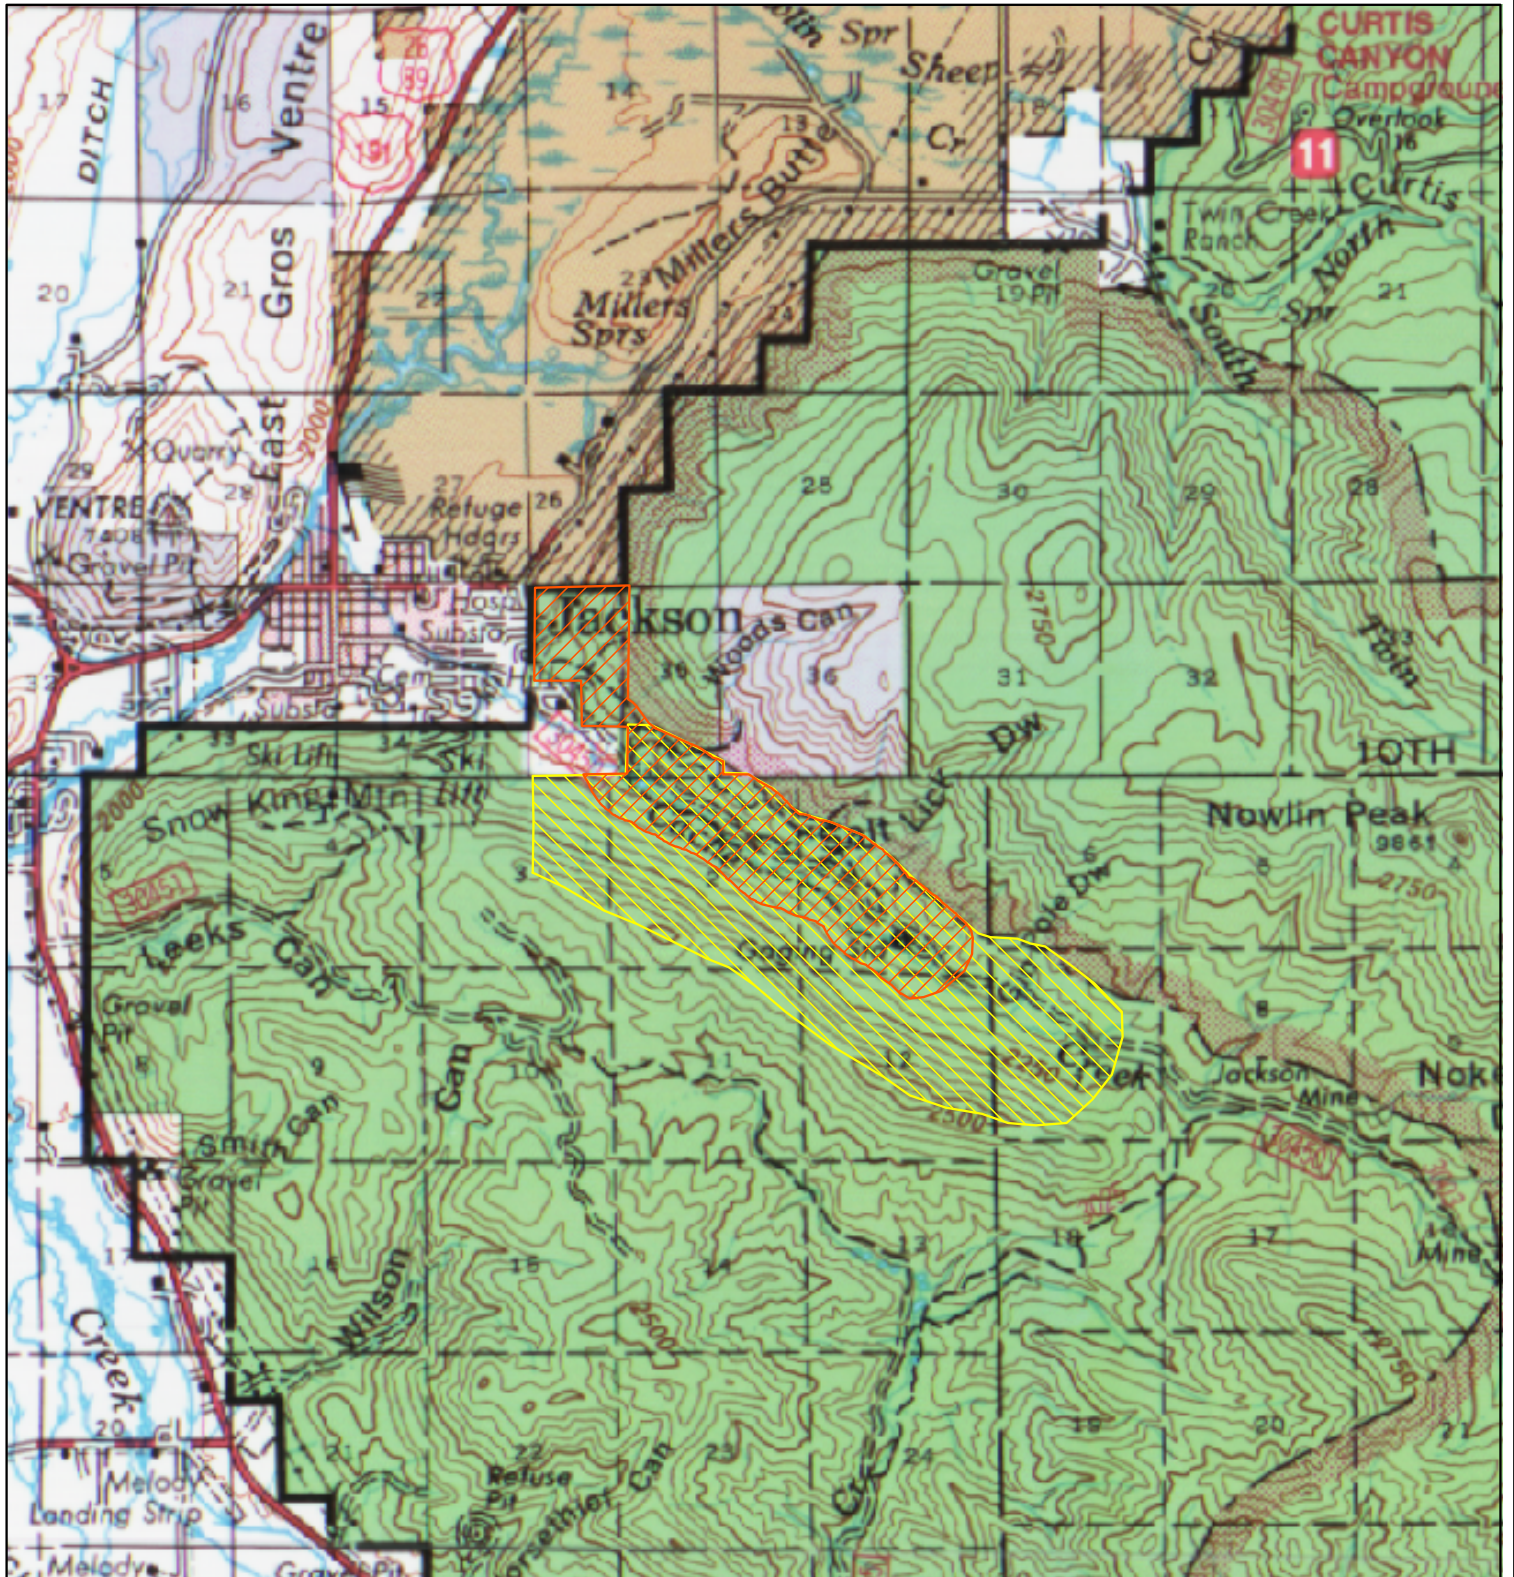

Cache Creek Closures

Legend

-  Firearm Prohibited
-  Camping Prohibited

Bridger-Teton National Forest

Attachment to Order #: 04-03-318