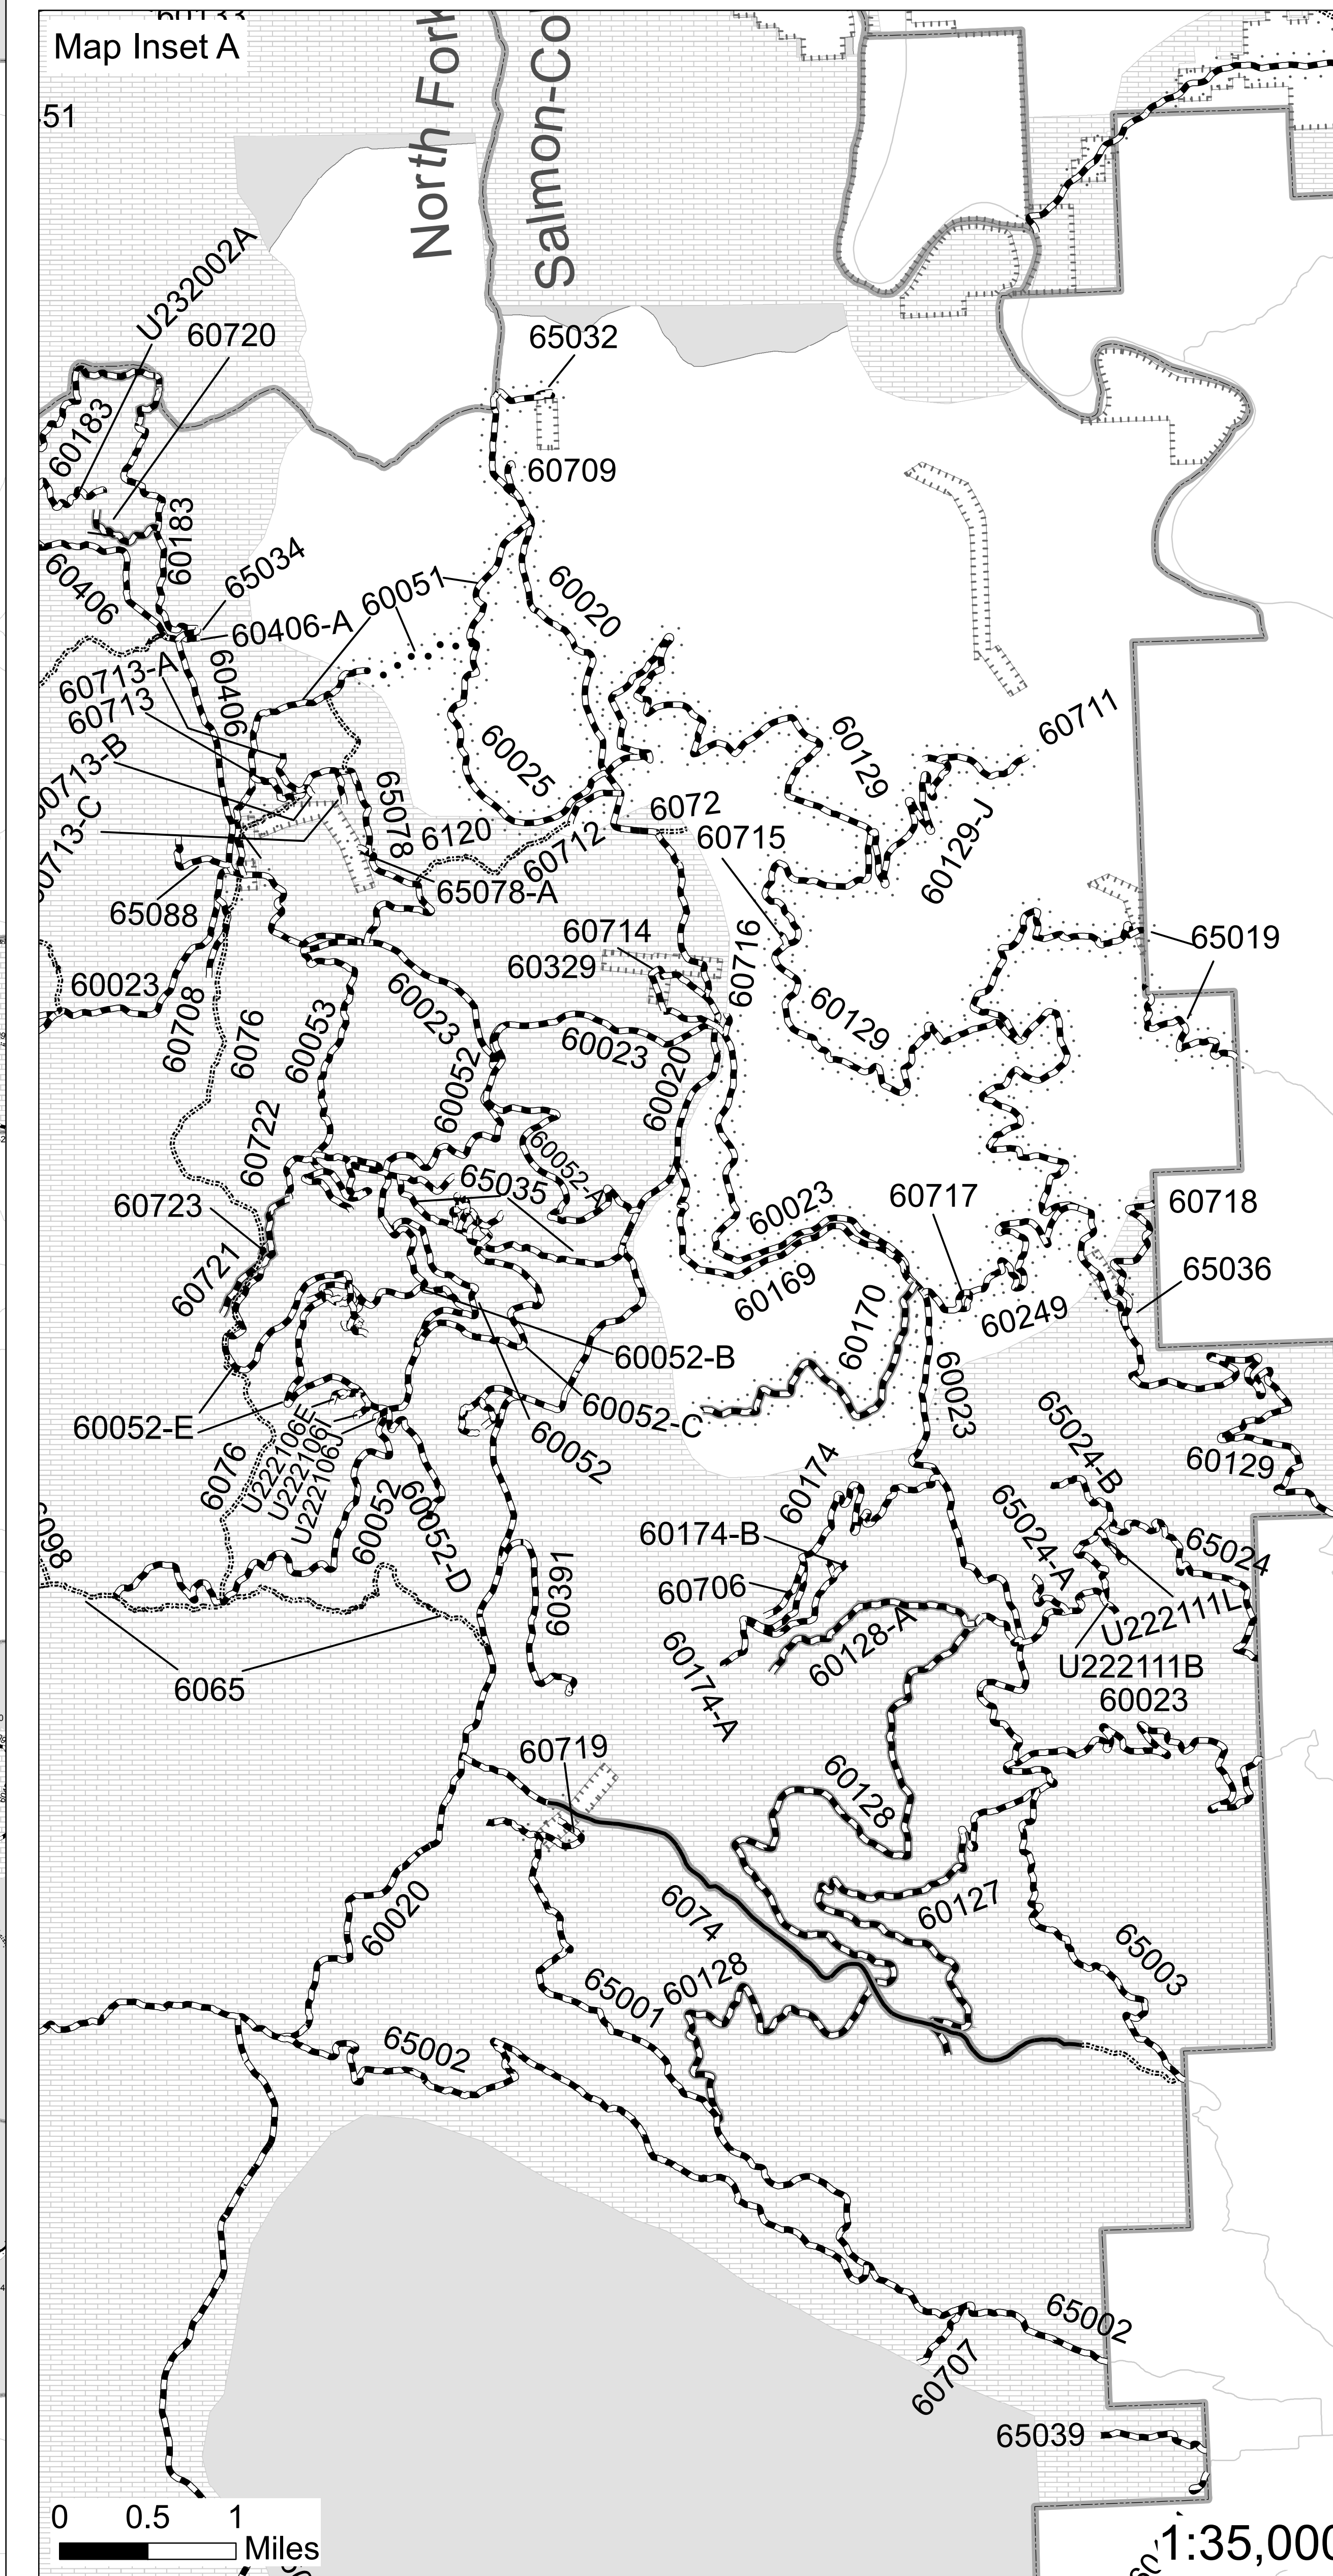

Route Number	Seasonal Designations Vehicle Type Allowed	Dates Allowed
4134	trail - atv and two wheeled seasonal	Jun 16-Nov 30
4251	trail - atv closed and two wheeled seasonal	July 1-Sept 30
6074	trail - atv and two wheeled seasonal	FBMD-Sept 25
40145	trail - atv and two wheeled seasonal	July 1-Sept 30
60046	seasonal road	May 16-Sept 24
60103	seasonal road	July 16-Mar 31
60127	seasonal road	Dec 16-Sept 24
60128	seasonal road	Dec 16-Sept 24
60170	seasonal road	FBMD-Sept 25
60183	seasonal road	May 16-Sept 24
60720	seasonal road	FBMD-Sept 25
60721	seasonal road	FBMD-Sept 25
60722	seasonal road	FBMD-Sept 25
60723	seasonal road	FBMD-Sept 25
65082	seasonal road	May 16-Sept 24
65084	seasonal road	May 16-Sept 24
65098	seasonal road	Jun 16-Sept 24
60128-A	seasonal road	Dec 16-Sept 24
65062-A	seasonal road	May 16-Sept 24