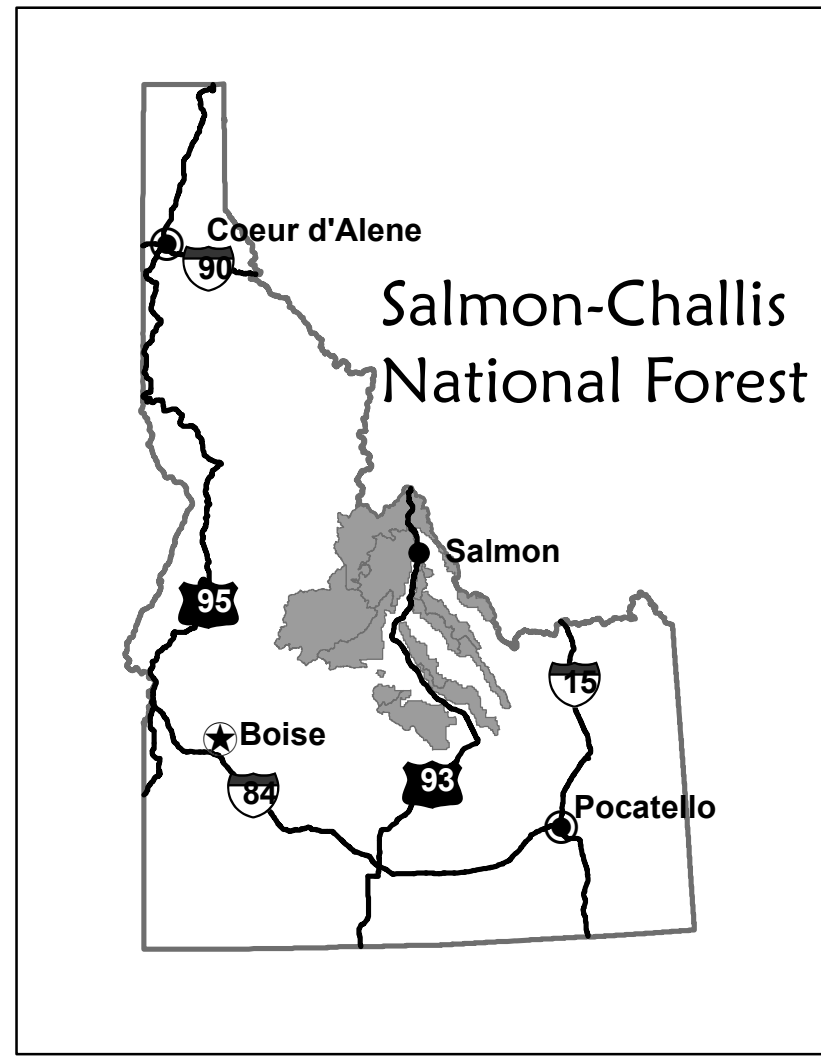

Salmon-Challis National Forest
Salmon-Cobalt
Ranger District
Travel Plan
Alternative 0
August 2009