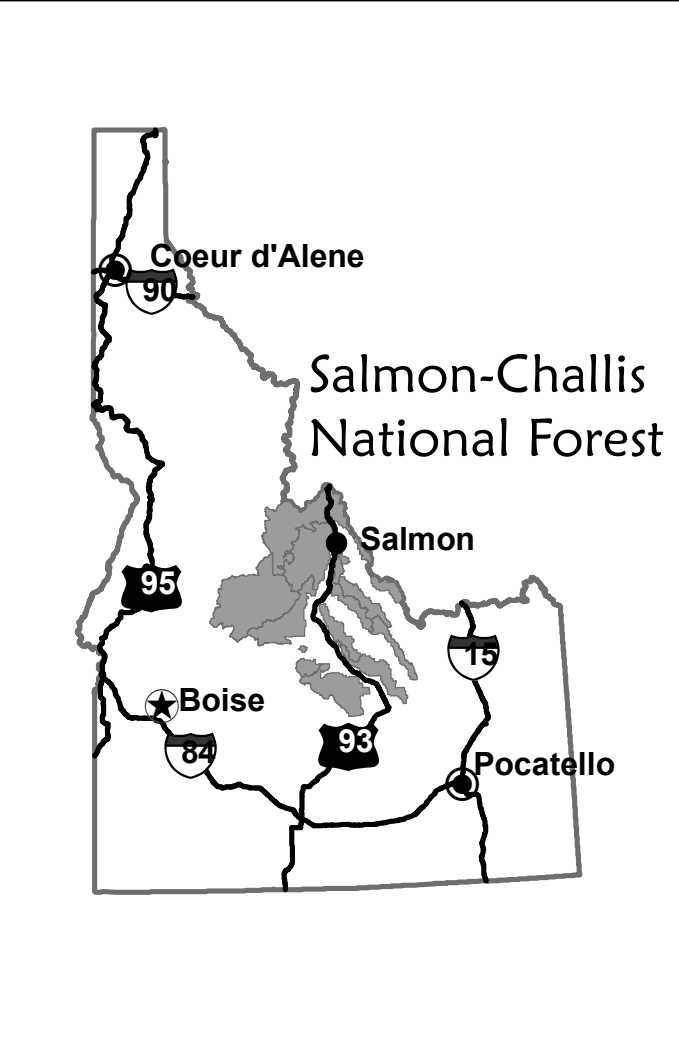

Salmon-Challis National Forest
Challis-Yankee Fork
Ranger District
Travel Plan
Alternative 3
August 2009