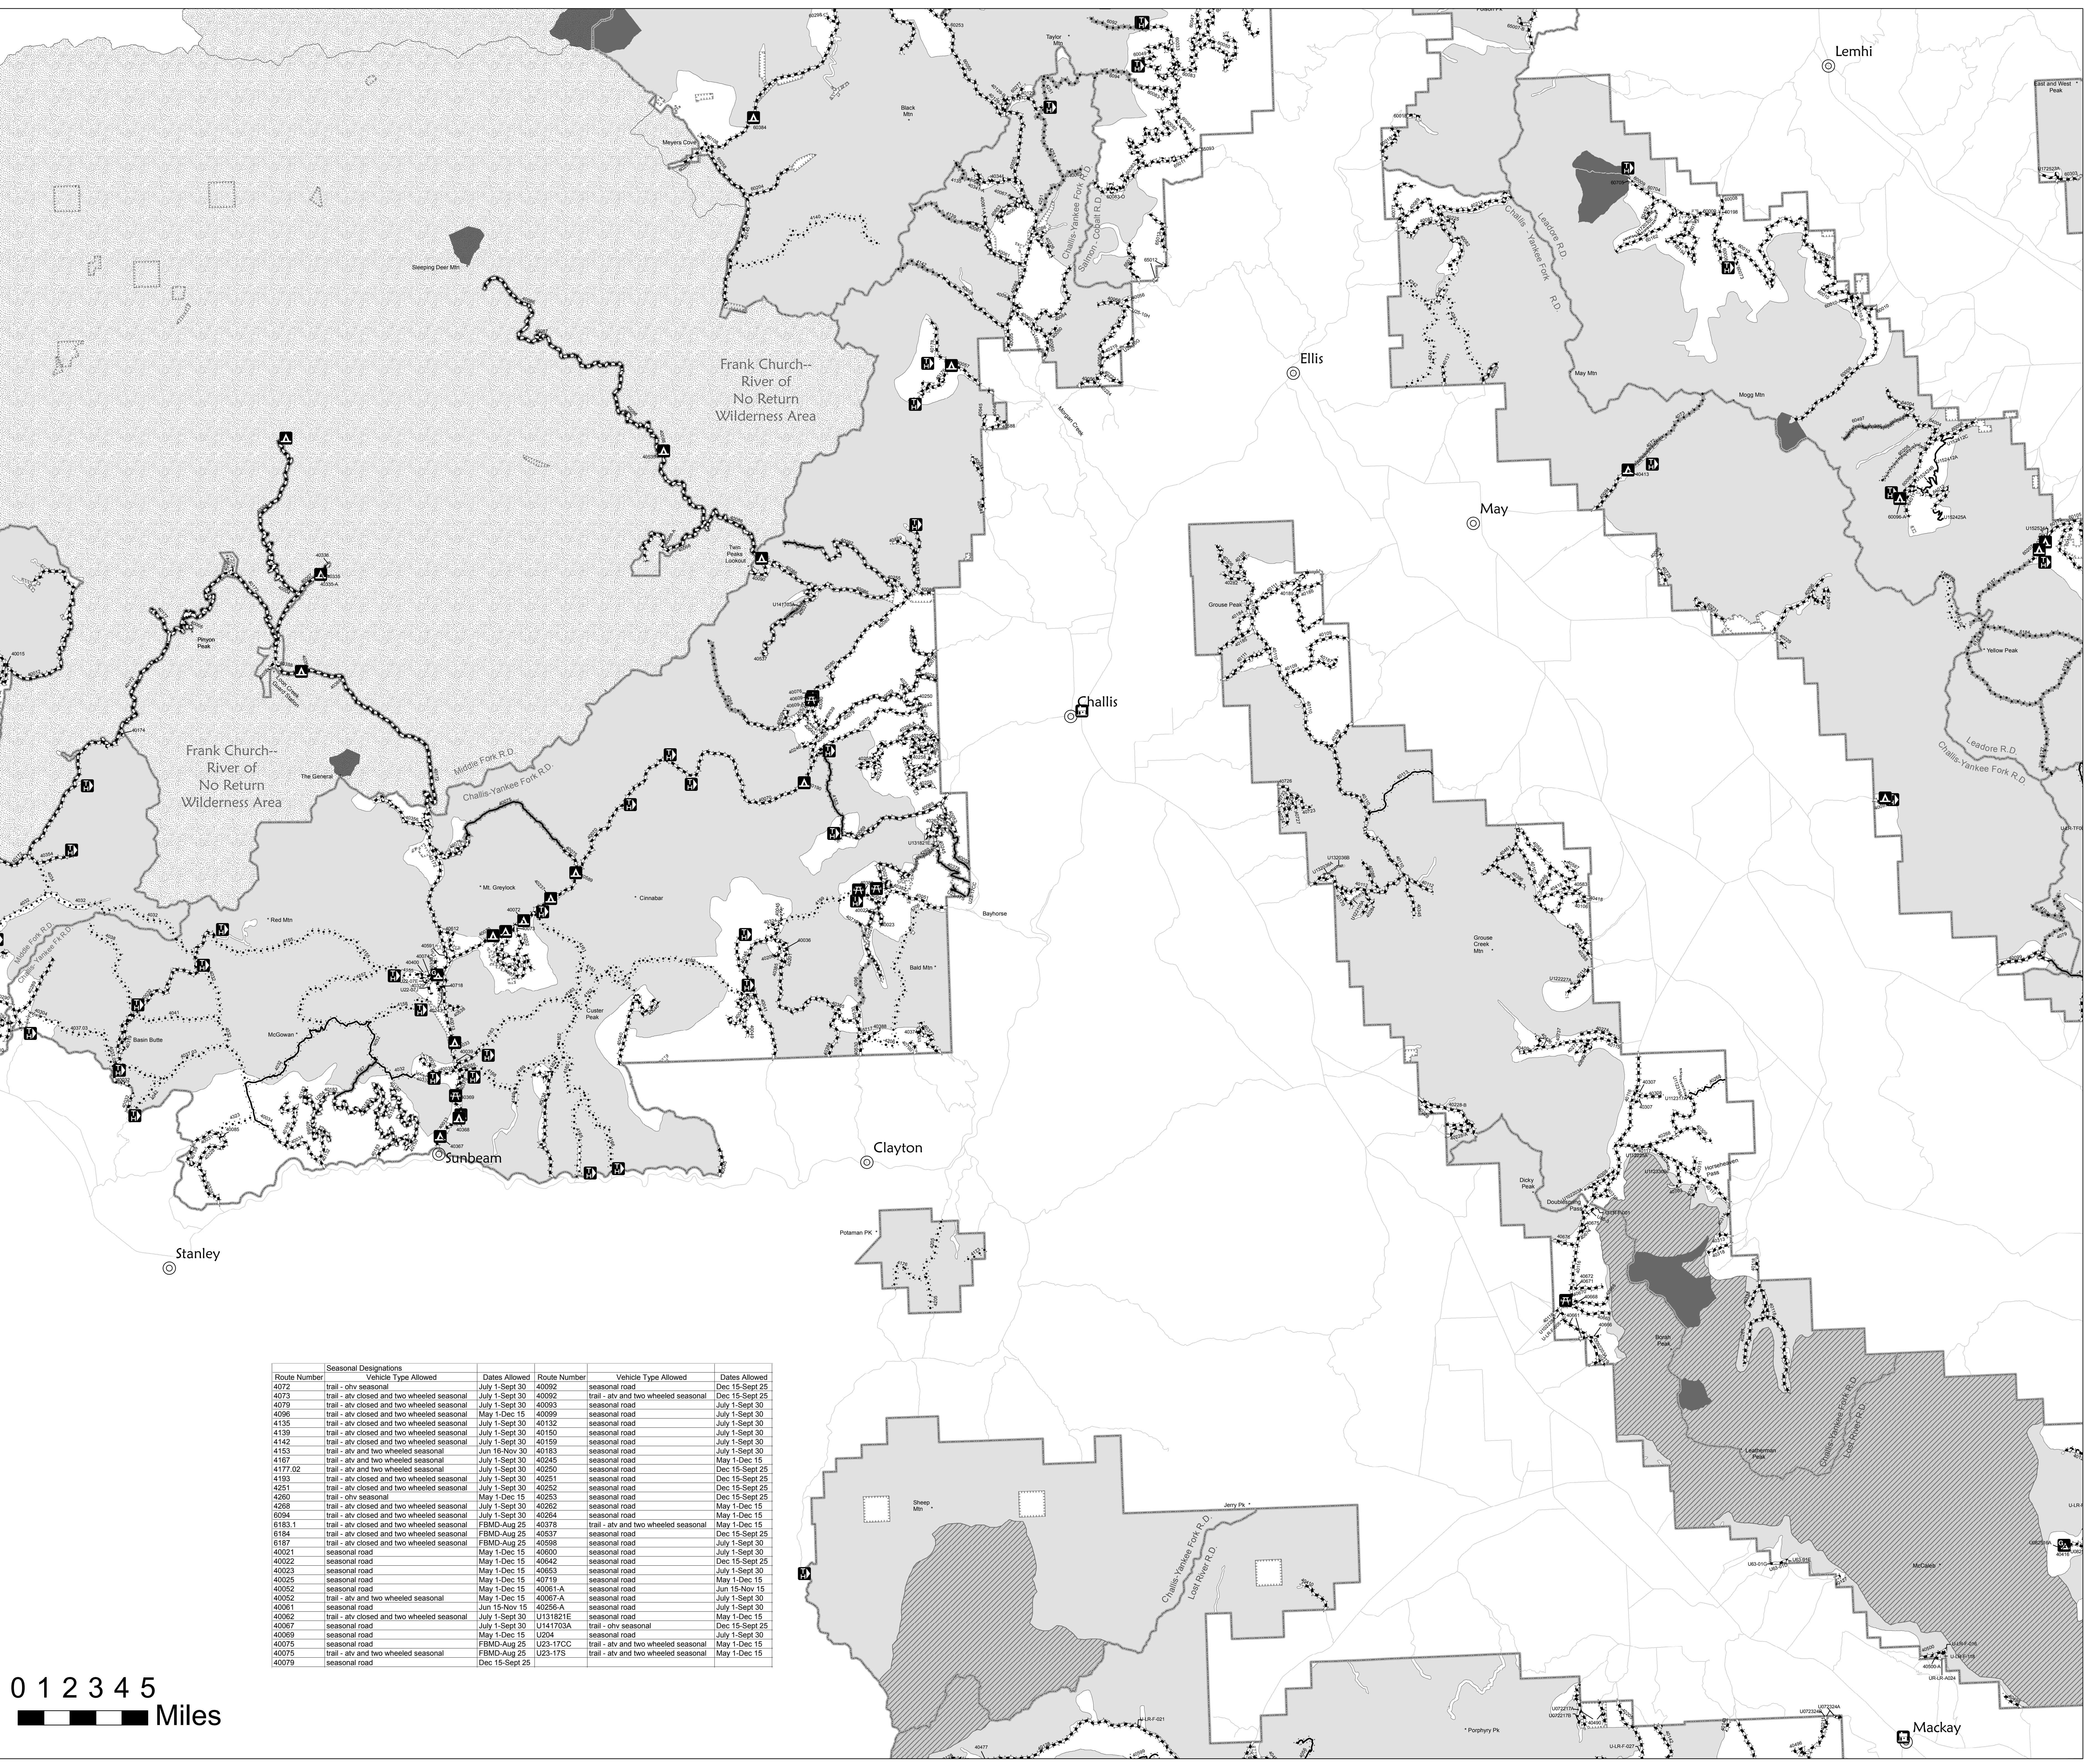

Salmon-Challis National Forest
Challis-Yankee Fork
Ranger District
Travel Plan
Alternative 3
August 2009

Legend
CY-3

1. **Transportation Routes**
2. --- Road Open to All Vehicles Yearlong
   - --- Road Open to All Vehicles Seasonal
   - --- Other Public Roads
   - --- Trail Open to OHVs
   - --- Trail Open to OHVs Seasonal
   - --- Trail Open to Vehicles 50" or Less Yearlong
   - --- Trail Open to Vehicles 50" or Less Seasonal
   - --- Trail Open to Motorcycles Yearlong
   - --- Trail Open to Motorcycles Seasonal
   - --- Dispersed Camping Allowed

1. **Other Map Features**
2. ⊙ Communities
   - ▨ Non-Forest Service Land
   - ▨ Frank Church -- River of No Return Wilderness Area
   - ▨ Roadless Areas
   - ▨ Ranger District Boundaries
   - ▨ Research Natural Areas
   - ▨ Proposed Wilderness Areas

1. **Forest Service Offices**
2. Ⓜ Supervisor's Office
   - Ⓜ Ranger Station

1. **Recreation Sites**
2. Ⓜ Campground
   - Ⓜ Picnic Area
   - Ⓜ Group Campground
   - Ⓜ Motorized Trailhead

1:130,000