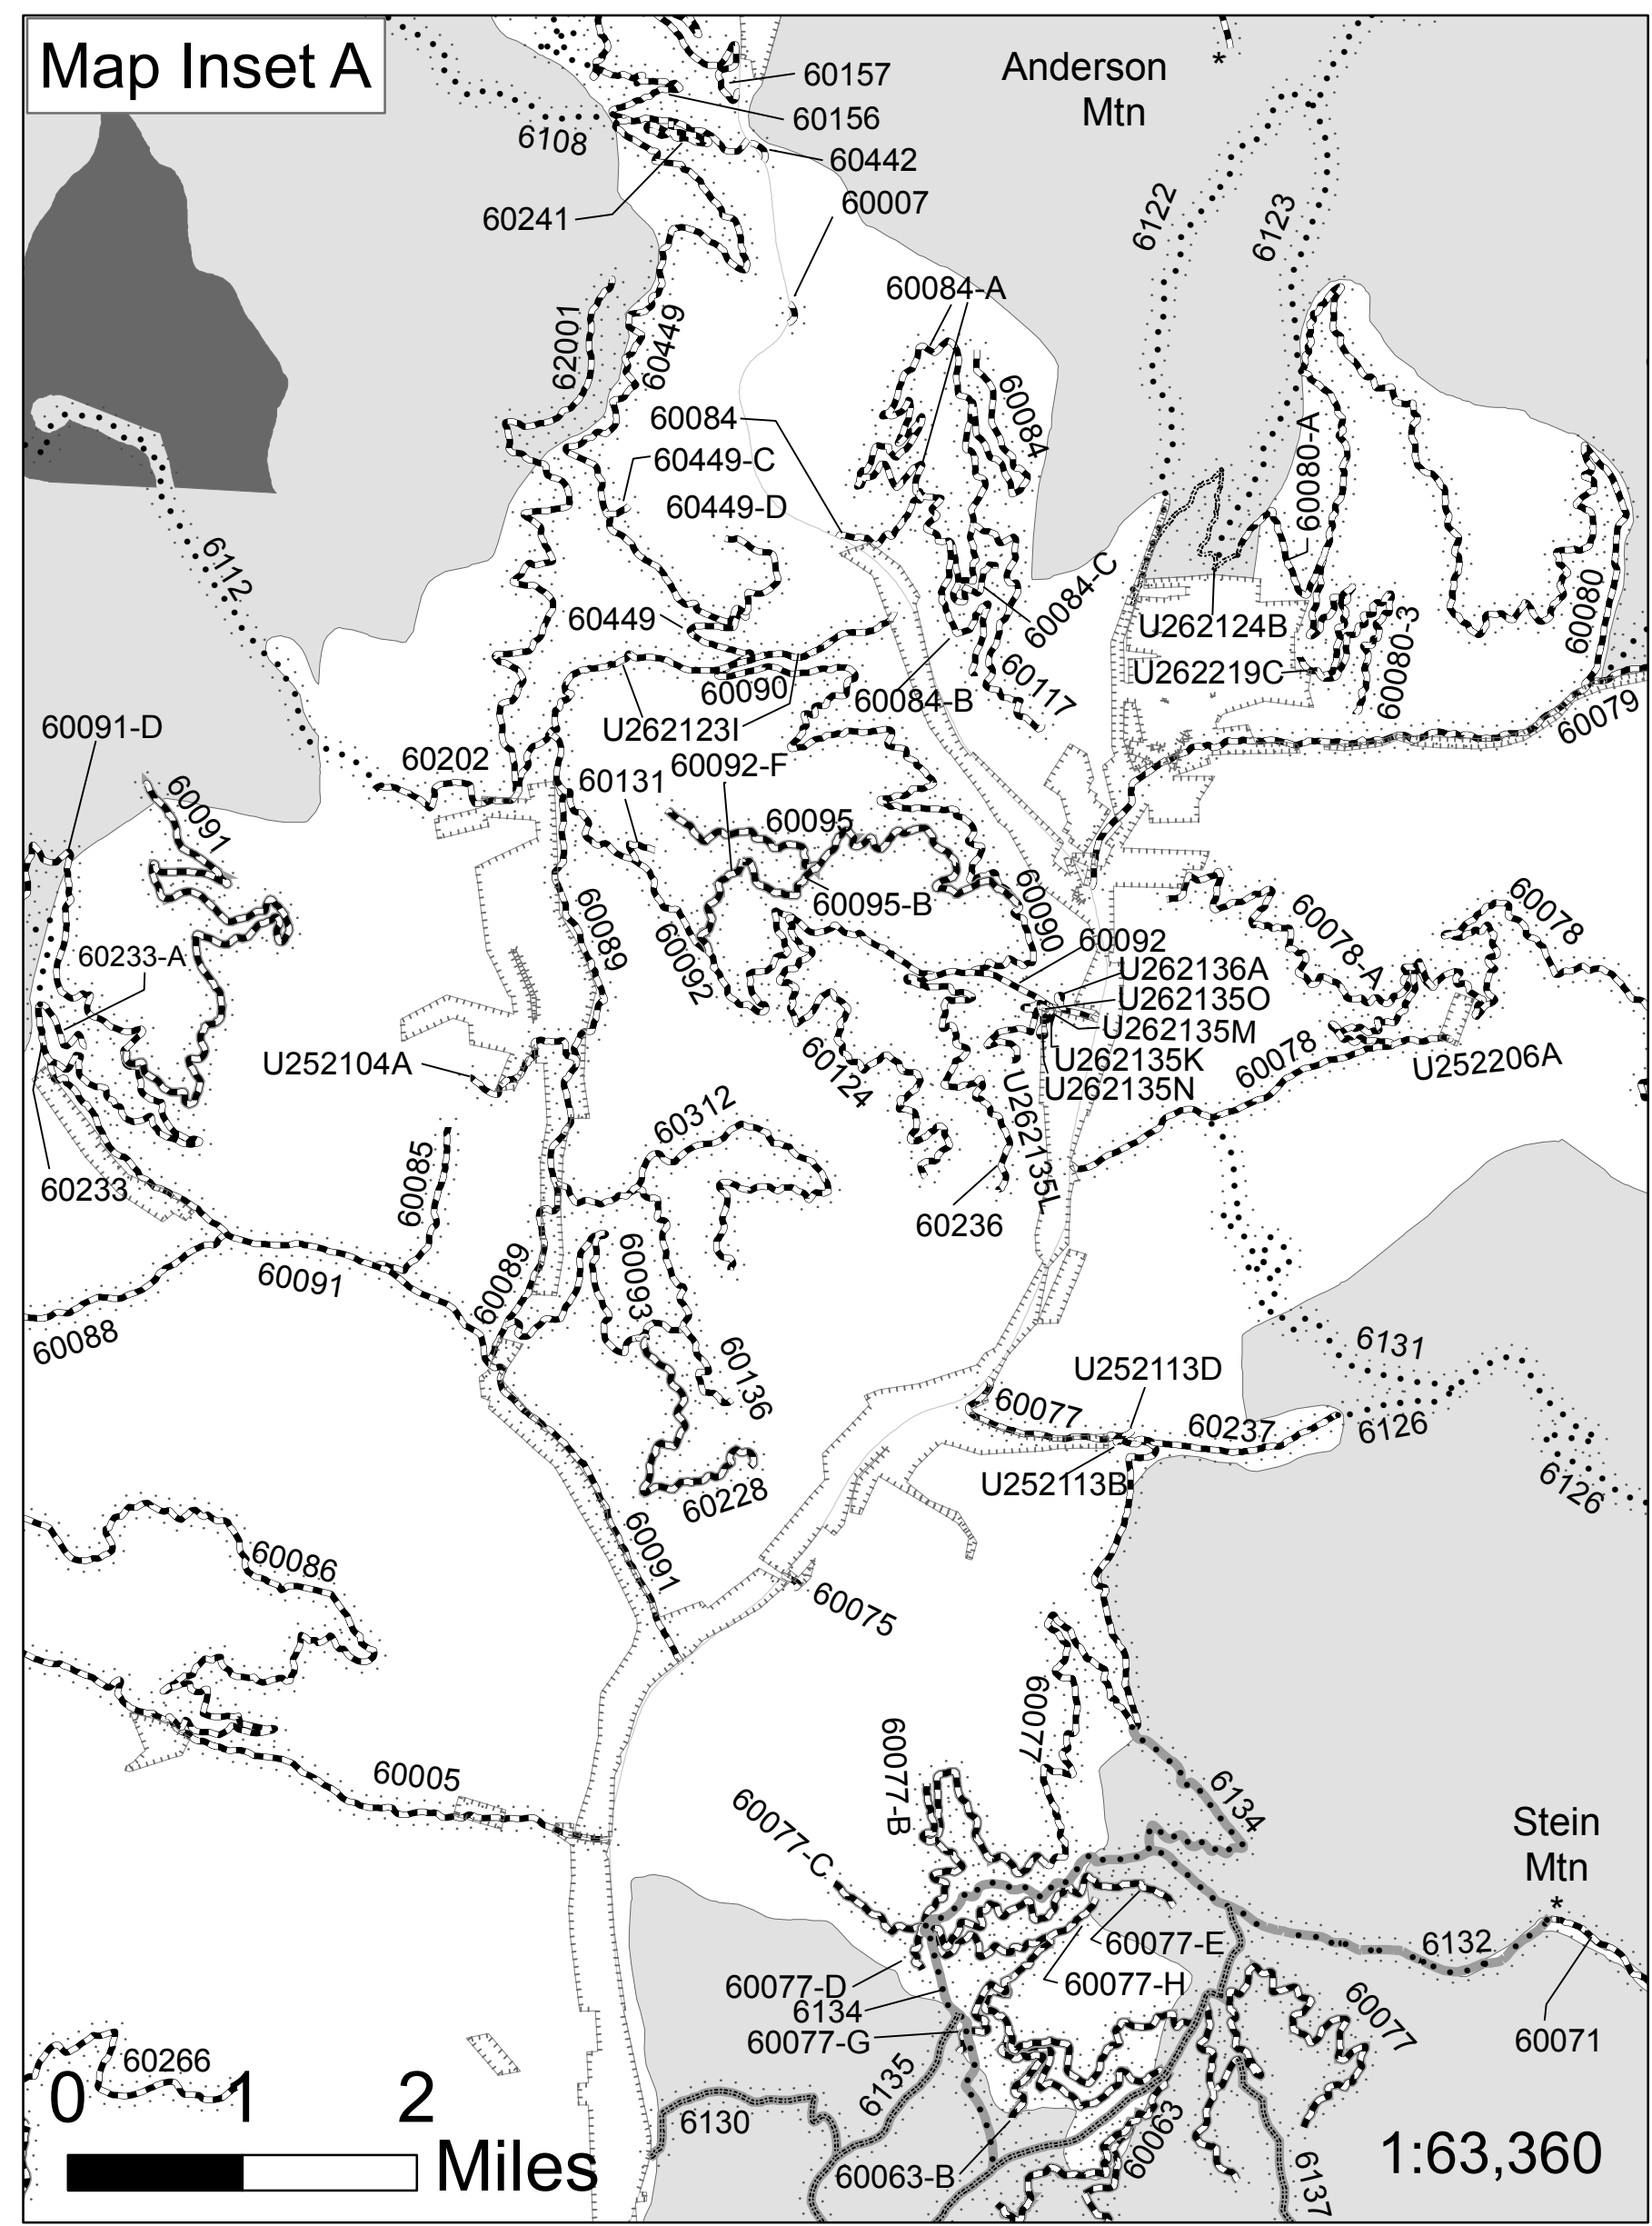

Recreation Sites

- Campground
- Picnic Area
- Group Campground
- Motorized Trailhead

1:90,000

Route Number	Seasonal Designations	Dates Allowed
6130	trail - all seasonal	FBMD-Sept 25
6132	trail - atv closed and two wheeled seasonal	FBMD-Sept 25
6134	trail - atv closed and two wheeled seasonal	FBMD-Sept 25
6135	trail - ohv seasonal	FBMD-Sept 25
6136	trail - ohv seasonal	FBMD-Sept 25
6137	trail - ohv seasonal	FBMD-Sept 25
6208	trail - ohv seasonal	FBMD-Sept 25
60023	seasonal road	FBMD-Sept 25
60032	seasonal road	FBMD-Sept 25
60037	seasonal road	FBMD-Sept 25
60063	seasonal road	FBMD-Sept 25
60072	seasonal road	FBMD-Sept 25
60077	seasonal road	FBMD-Sept 25
60091	seasonal road	FBMD-Aug 25
60095	seasonal road	FBMD-Aug 25
60102	seasonal road	FBMD-Aug 25
60146	seasonal road	FBMD-Sept 25
60037	seasonal road	FBMD-Sept 25
60164	seasonal road	FBMD-Aug 25
60183	seasonal road	FBMD-Sept 25
60228	seasonal road	FBMD-Sept 25
65098	seasonal road	FBMD-Sept 25
60023-G	seasonal road	FBMD-Sept 25
60063-B	seasonal road	FBMD-Sept 25
60063-C	seasonal road	FBMD-Sept 25
60063-D	seasonal road	FBMD-Sept 25
60077-B	seasonal road	FBMD-Sept 25
60077-C	seasonal road	FBMD-Sept 25
60077-D	seasonal road	FBMD-Sept 25
60077-E	seasonal road	FBMD-Sept 25
60077-F	seasonal road	FBMD-Sept 25
60077-G	seasonal road	FBMD-Sept 25
60077-H	seasonal road	FBMD-Sept 25
60092-F	seasonal road	FBMD-Aug 25
60095-B	seasonal road	FBMD-Aug 25
60147-A	seasonal road	FBMD-Sept 25
60147-A	seasonal road	FBMD-Sept 25
U242123G	seasonal road	FBMD-Sept 25
U242123H	seasonal road	FBMD-Sept 25
U242124B	seasonal road	FBMD-Sept 25
U242126A	seasonal road	FBMD-Sept 25
U242126B	seasonal road	FBMD-Sept 25
UT2-1AB	trail - ohv seasonal	FBMD-Sept 25