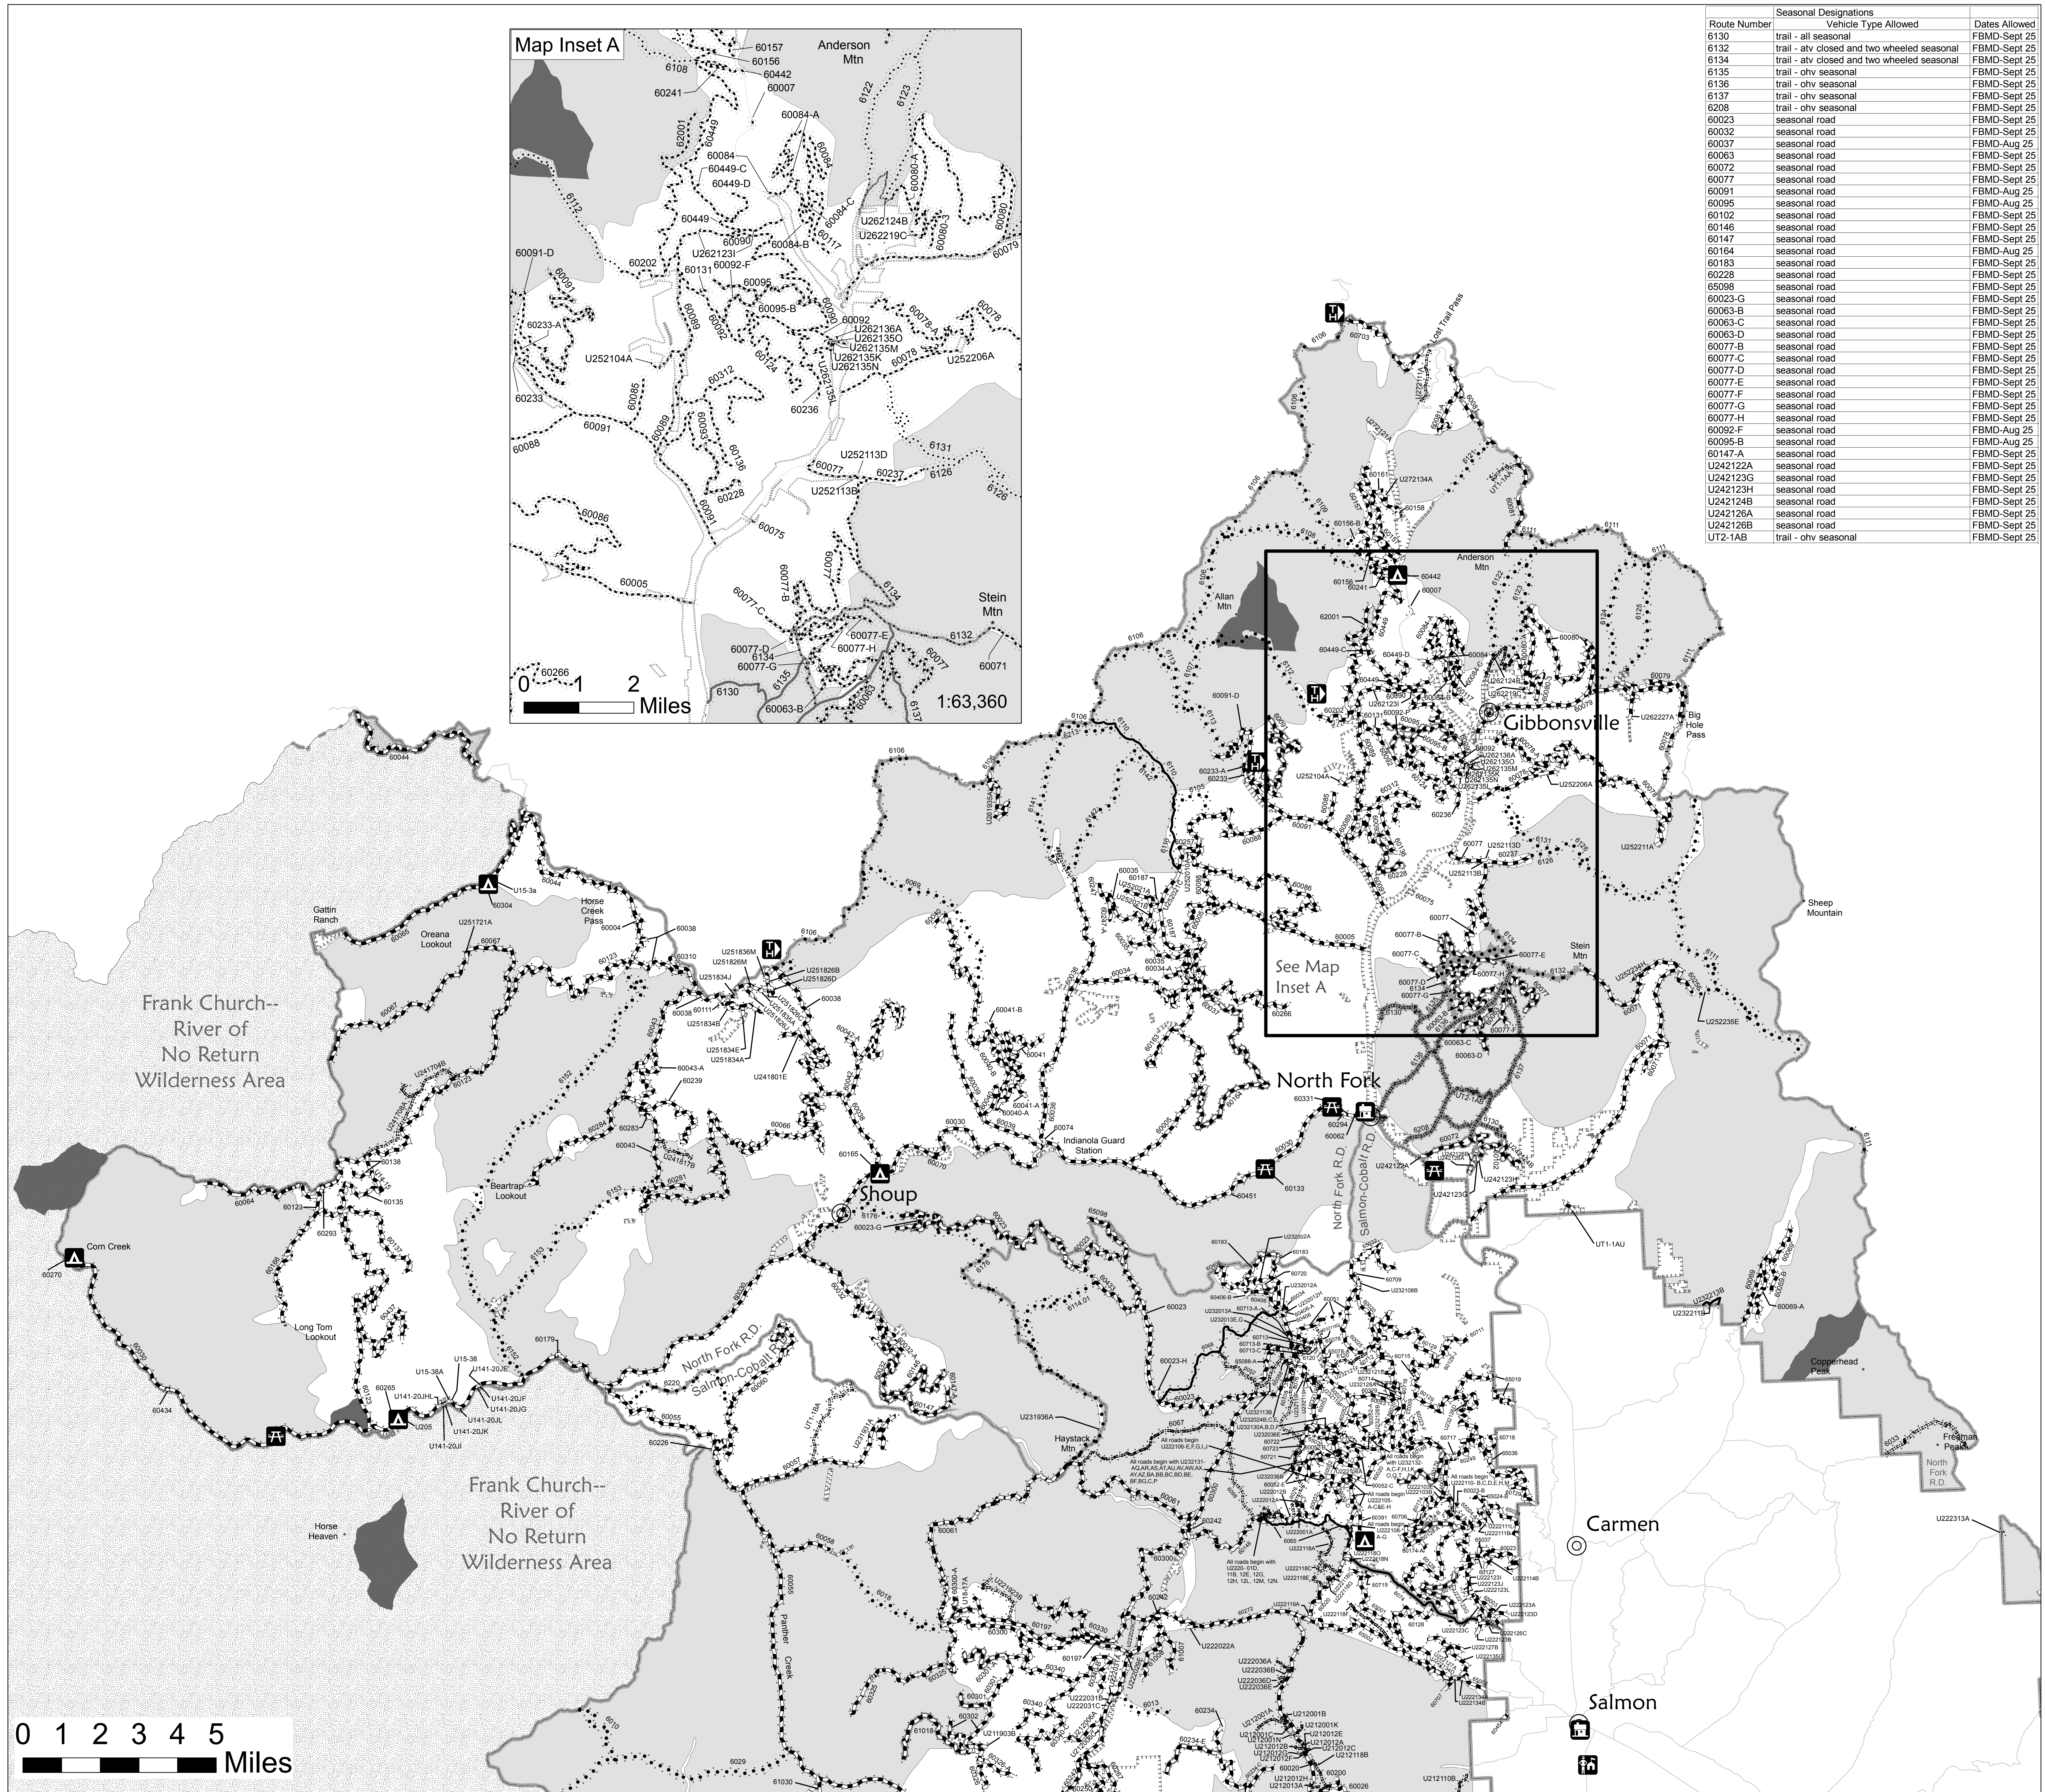

Recreation Sites

- Campground
- Picnic Area
- Group Campground
- Motorized Trailhead

1:90,000

Route Number	Seasonal Designations	Dates Allowed
6130	trail - all seasonal	FBMD-Sept 25
6132	trail - atv closed and two wheeled seasonal	FBMD-Sept 25
6134	trail - atv closed and two wheeled seasonal	FBMD-Sept 25
6135	trail - ohv seasonal	FBMD-Sept 25
6136	trail - ohv seasonal	FBMD-Sept 25
6137	trail - ohv seasonal	FBMD-Sept 25
6208	trail - ohv seasonal	FBMD-Sept 25
60023	seasonal road	FBMD-Sept 25
60032	seasonal road	FBMD-Sept 25
60037	seasonal road	FBMD-Sept 25
60063	seasonal road	FBMD-Sept 25
60072	seasonal road	FBMD-Sept 25
60077	seasonal road	FBMD-Sept 25
60091	seasonal road	FBMD-Aug 25
60095	seasonal road	FBMD-Aug 25
60102	seasonal road	FBMD-Aug 25
60146	seasonal road	FBMD-Sept 25
60037	seasonal road	FBMD-Sept 25
60164	seasonal road	FBMD-Aug 25
60183	seasonal road	FBMD-Sept 25
60228	seasonal road	FBMD-Sept 25
65098	seasonal road	FBMD-Sept 25
60023-G	seasonal road	FBMD-Sept 25
60063-B	seasonal road	FBMD-Sept 25
60063-C	seasonal road	FBMD-Sept 25
60063-D	seasonal road	FBMD-Sept 25
60077-B	seasonal road	FBMD-Sept 25
60077-C	seasonal road	FBMD-Sept 25
60077-D	seasonal road	FBMD-Sept 25
60077-E	seasonal road	FBMD-Sept 25
60077-F	seasonal road	FBMD-Sept 25
60077-G	seasonal road	FBMD-Sept 25
60077-H	seasonal road	FBMD-Sept 25
60092-F	seasonal road	FBMD-Aug 25
60095-B	seasonal road	FBMD-Aug 25
60147-A	seasonal road	FBMD-Sept 25
60147-A	seasonal road	FBMD-Sept 25
U242123G	seasonal road	FBMD-Sept 25
U242123H	seasonal road	FBMD-Sept 25
U242124B	seasonal road	FBMD-Sept 25
U242126A	seasonal road	FBMD-Sept 25
U242126B	seasonal road	FBMD-Sept 25
UT2-1AB	trail - ohv seasonal	FBMD-Sept 25