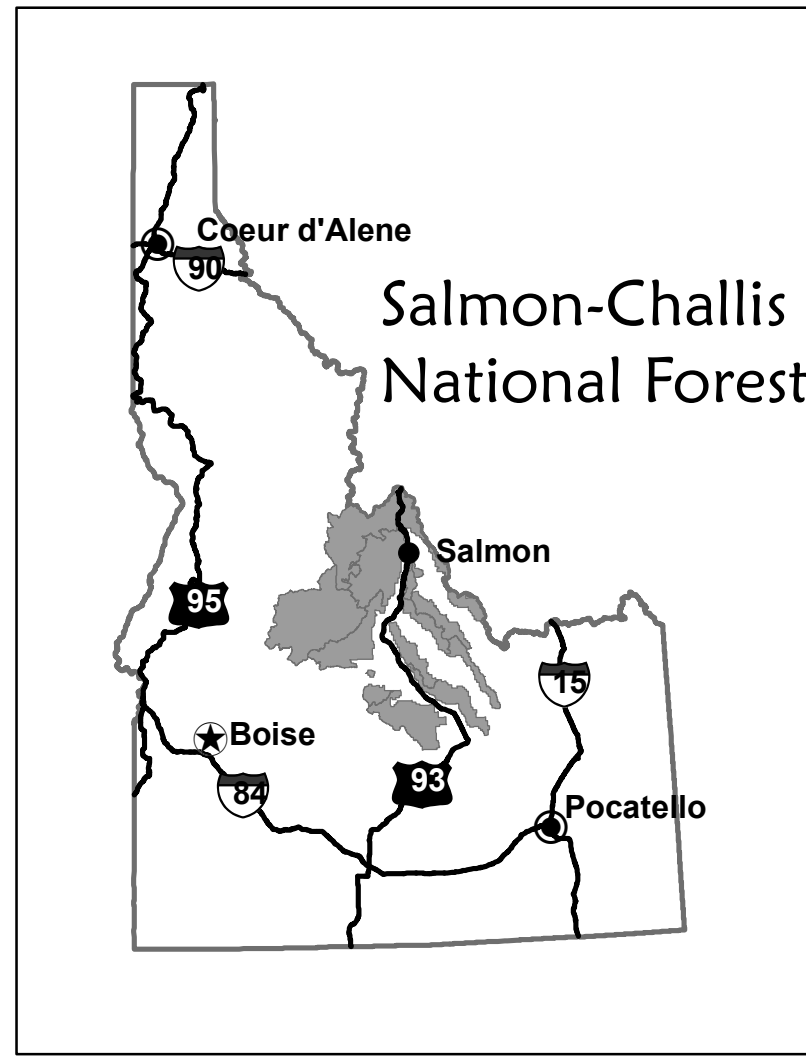

Salmon-Challis National Forest North Fork Ranger District Travel Plan Alternative 4 August, 2009

Legend NF-4

Transportation Routes

- Road Open to All Vehicles Yearlong
- Road Open to All Vehicles Seasonal
- Other Public Roads
- Trail Open to OHVs
- Trail Open to OHVs Seasonal
- Trail Open to Vehicles 50" or Less Yearlong
- Trail Open to Vehicles 50" or Less Seasonal
- Trail Open to Motorcycles Yearlong
- Trail Open to Motorcycles Seasonal
- Dispersed Camping Allowed

Other Map Features

- Communities
- Non-Forest Service Land
- Frank Church -- River of No Return Wilderness Area
- Roadless Areas
- Ranger District Boundaries
- Research Natural Areas

Forest Service Offices

- Supervisor's Office
- Ranger Station