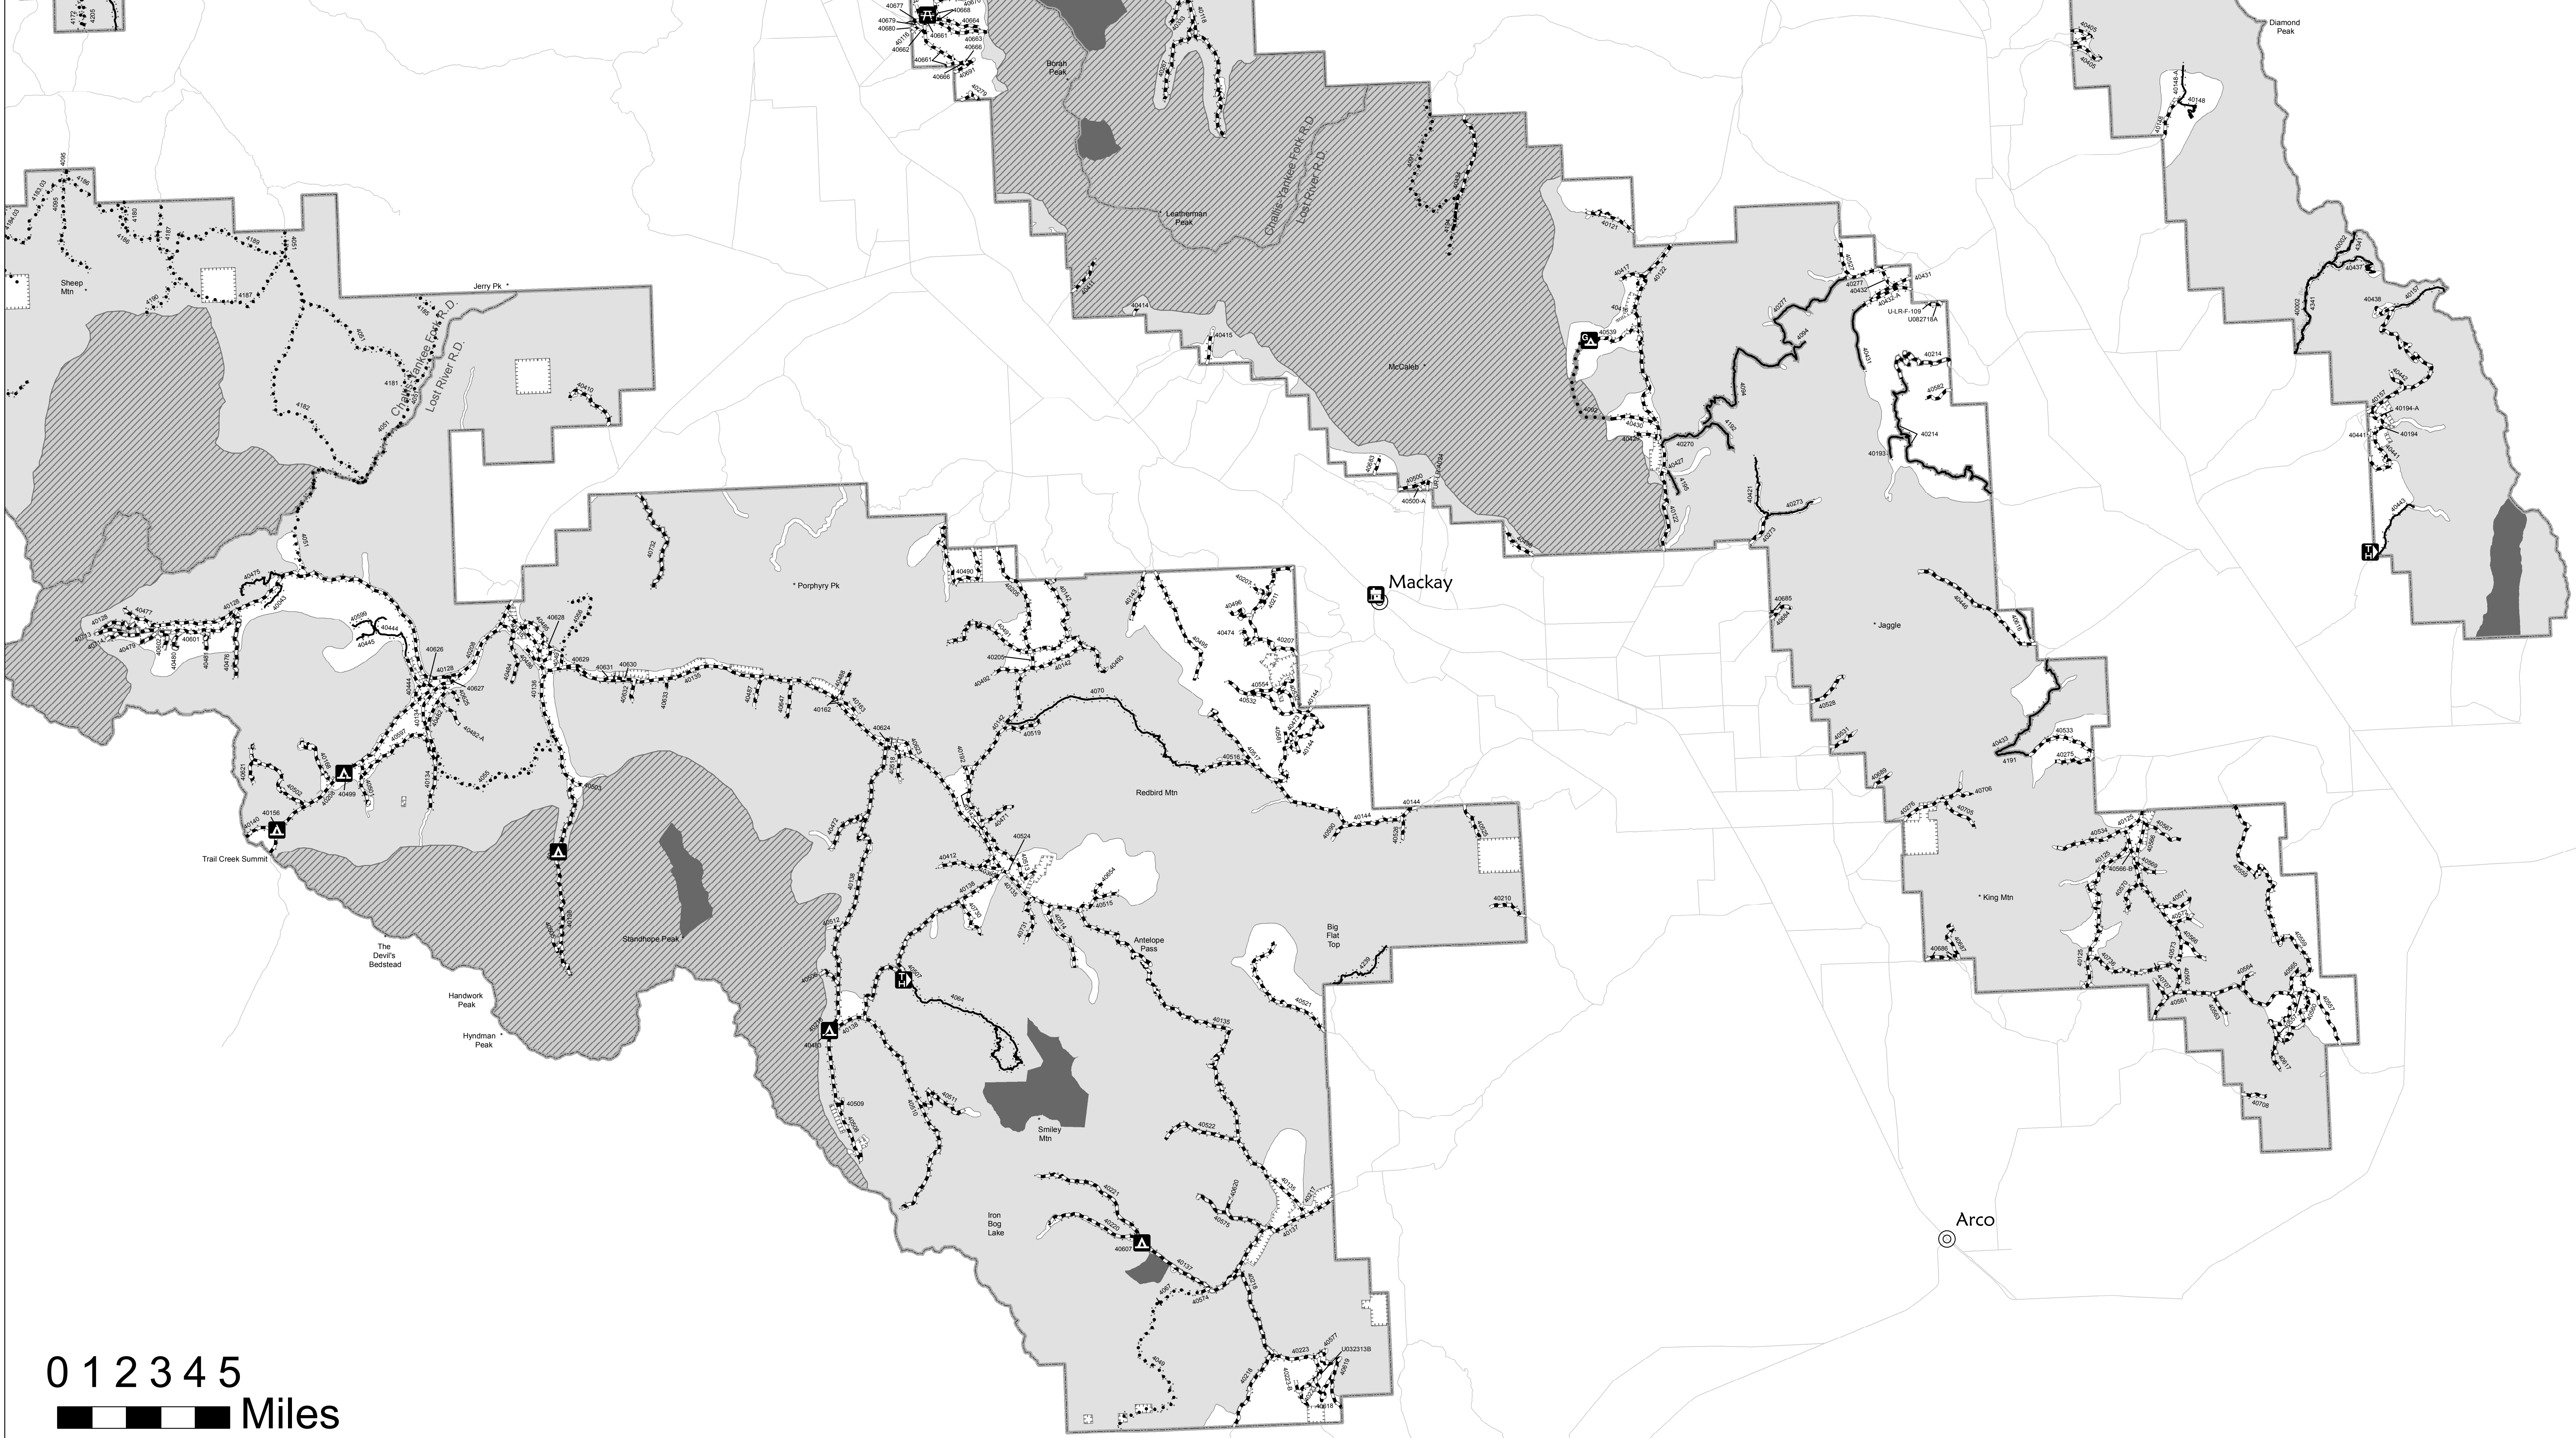

0 1 2 Miles
1:70,000