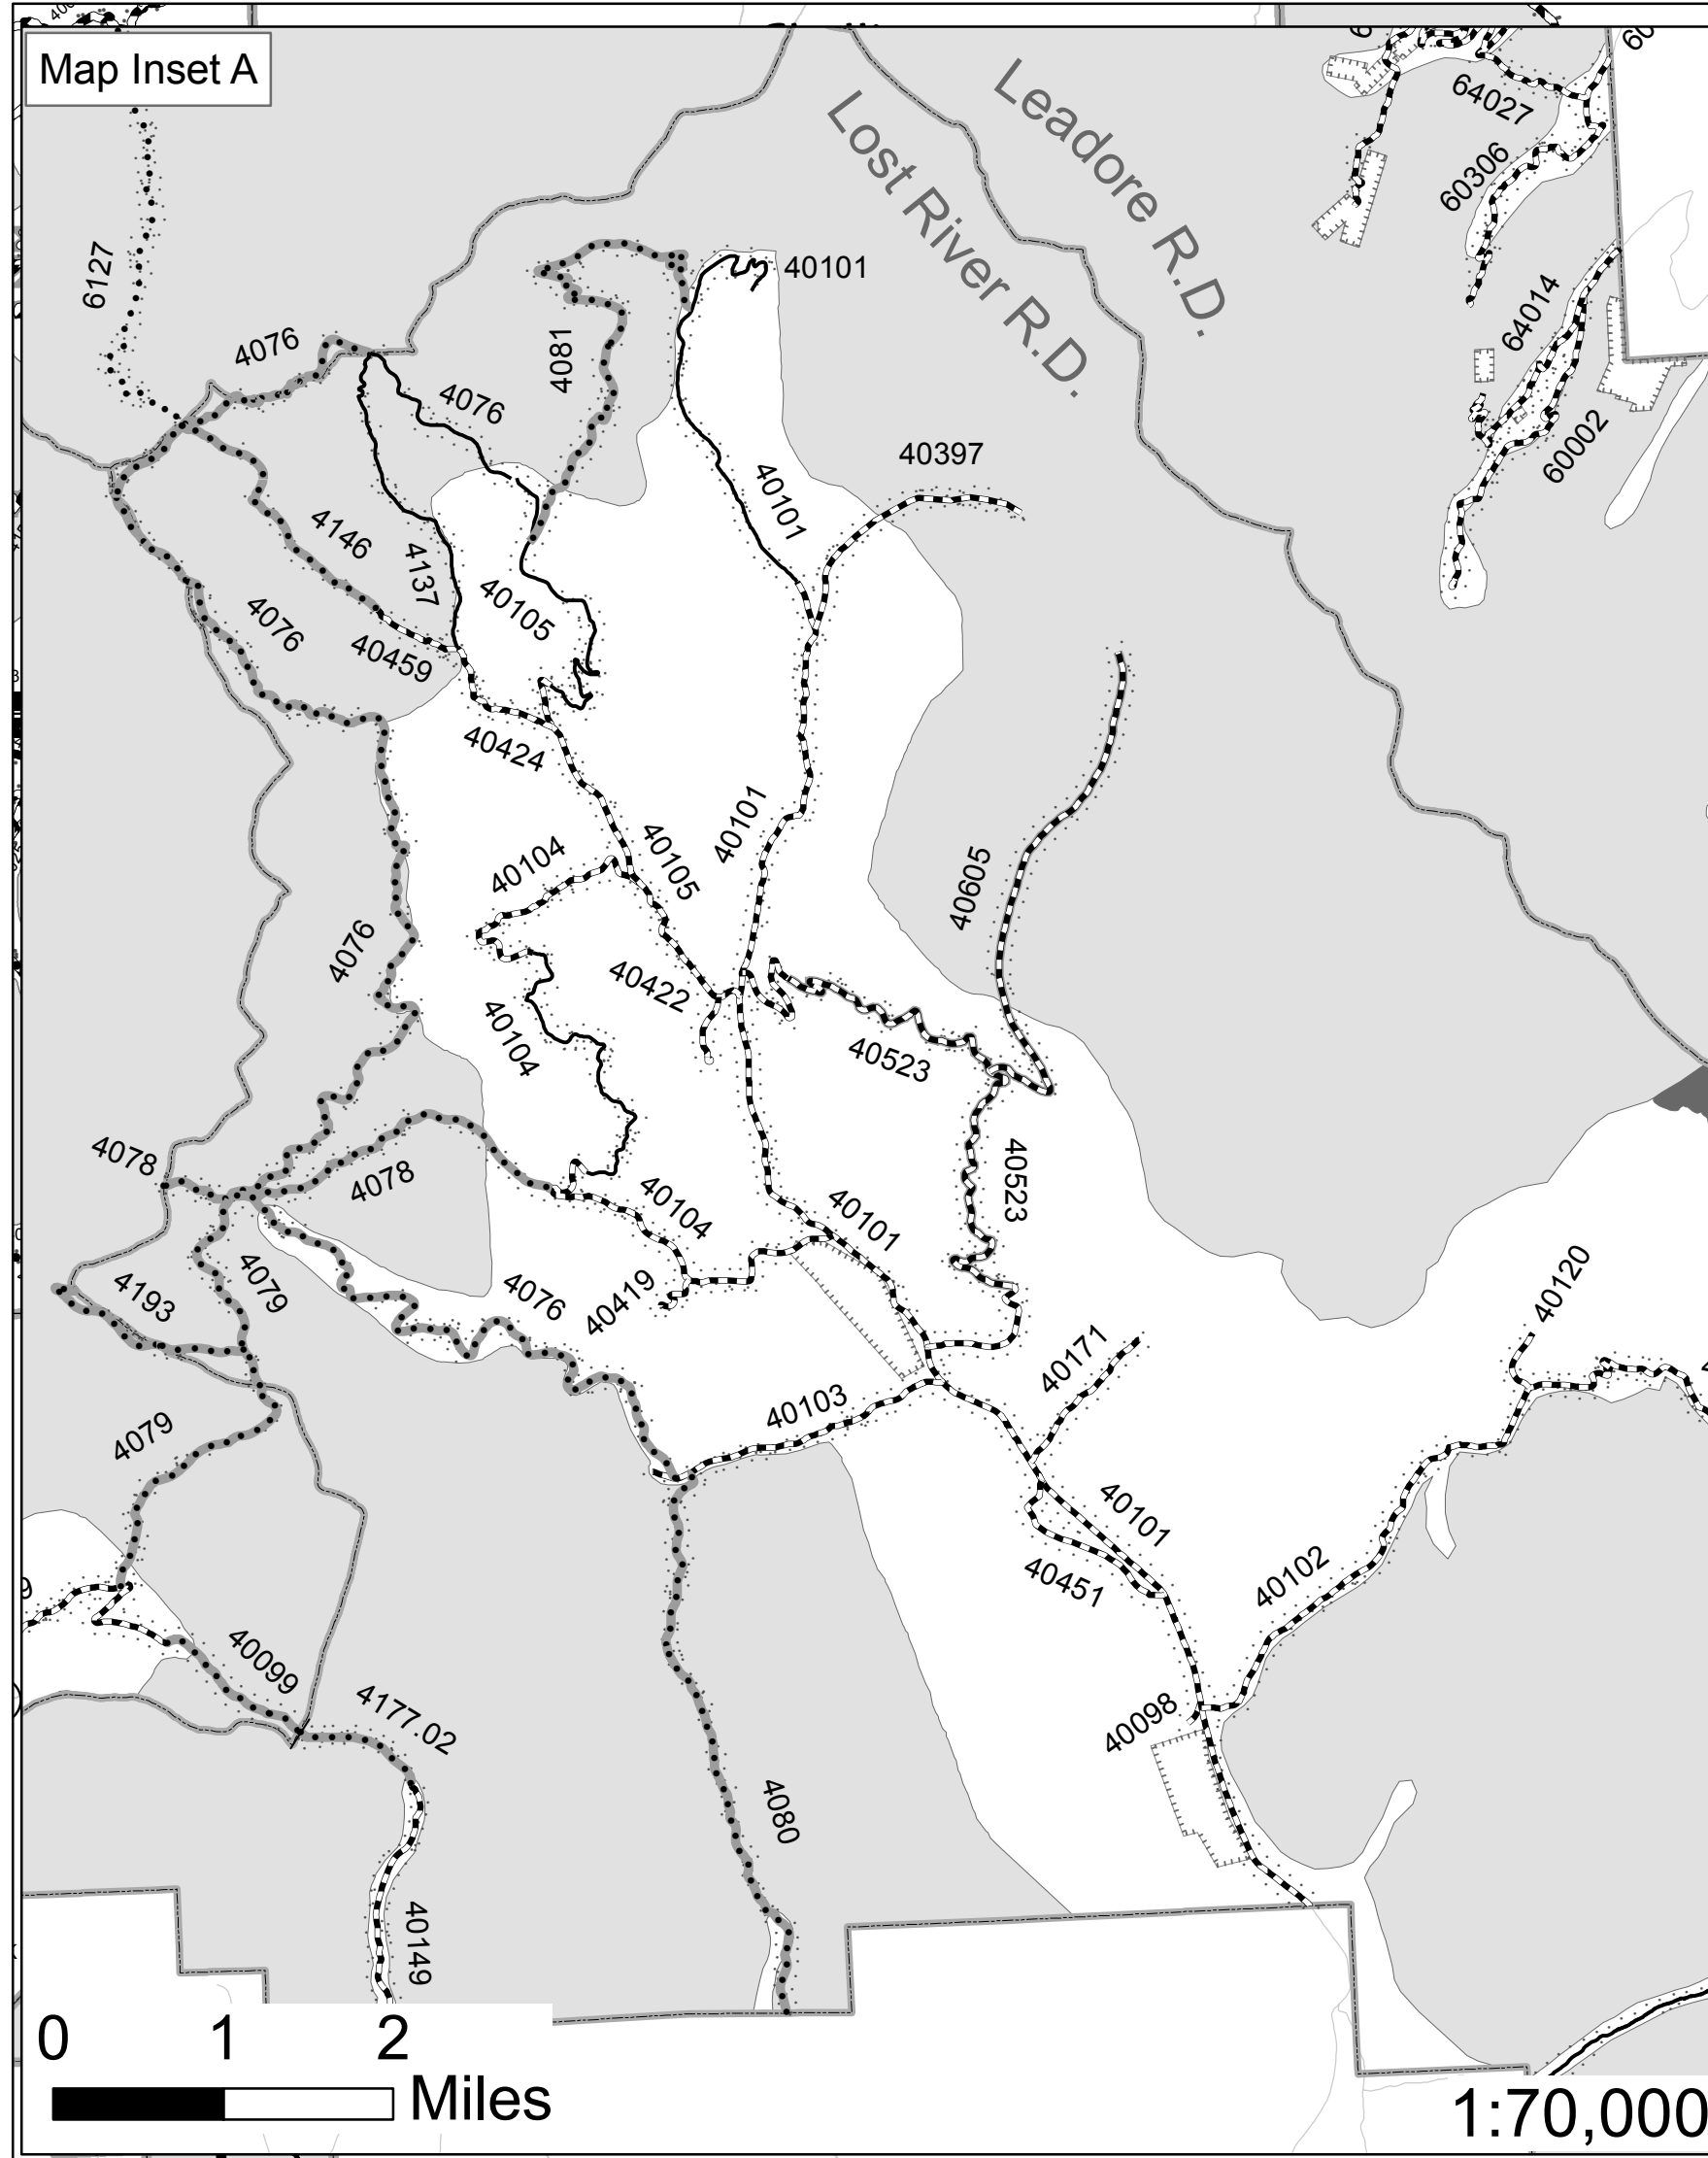

Salmon-Challis National Forest Lost River Ranger District Travel Plan Alternative 1 August 2009

Legend LR-1

Transportation Routes

- Road Open to All Vehicles Yearlong
- Road Open to All Vehicles Seasonal
- Other Public Roads
- Trail Open to OHVs
- Trail Open to OHVs Seasonal
- Trail Open to Vehicles 50" or Less Yearlong
- Trail Open to Vehicles 50" or Less Seasonal
- Trail Open to Motorcycles Yearlong
- Trail Open to Motorcycles Seasonal
- Dispersed Camping Allowed

Other Map Features

- Communities
- Non-Forest Service Land
- Frank Church -- River of No Return Wilderness Area
- Roadless Areas
- Ranger District Boundaries
- Research Natural Areas
- Proposed Wilderness Areas

Forest Service Offices

- Supervisor's Office
- Ranger Station

Recreation Sites

- Campground
- Picnic Area
- Group Campground
- Motorized Trailhead

1:126,720

0 1 2 Miles
1:70,000

0 1 2 3 4 5 Miles