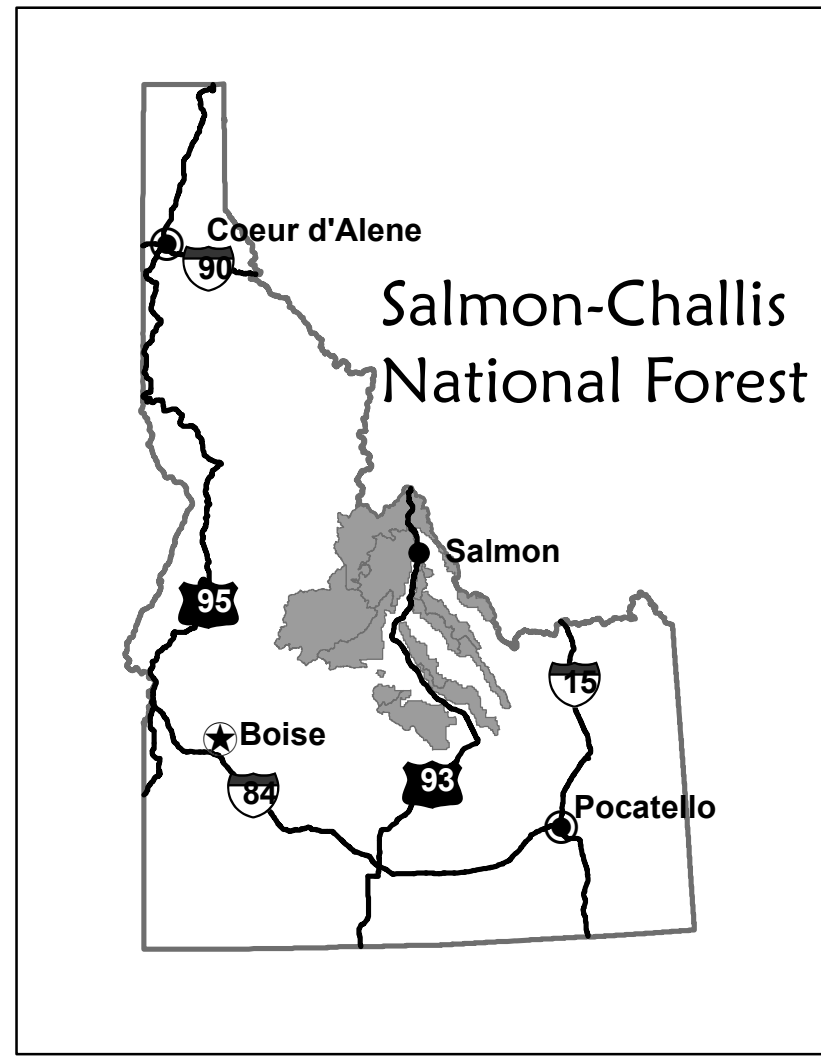

Salmon-Challis National Forest Lost River Ranger District Travel Plan Alternative 1 August 2009

Legend LR-1

Transportation Routes

- Road Open to All Vehicles Yearlong
- Road Open to All Vehicles Seasonal
- Other Public Roads
- Trail Open to OHVs
- Trail Open to OHVs Seasonal
- Trail Open to Vehicles 50" or Less Yearlong
- Trail Open to Vehicles 50" or Less Seasonal
- Trail Open to Motorcycles Yearlong
- Trail Open to Motorcycles Seasonal
- Dispersed Camping Allowed

Other Map Features

- Communities
- Non-Forest Service Land
- Frank Church -- River of No Return Wilderness Area
- Roadless Areas
- Ranger District Boundaries
- Research Natural Areas
- Proposed Wilderness Areas

Forest Service Offices

- Supervisor's Office
- Ranger Station

Recreation Sites

- Campground
- Picnic Area
- Group Campground
- Motorized Trailhead

1:126,720