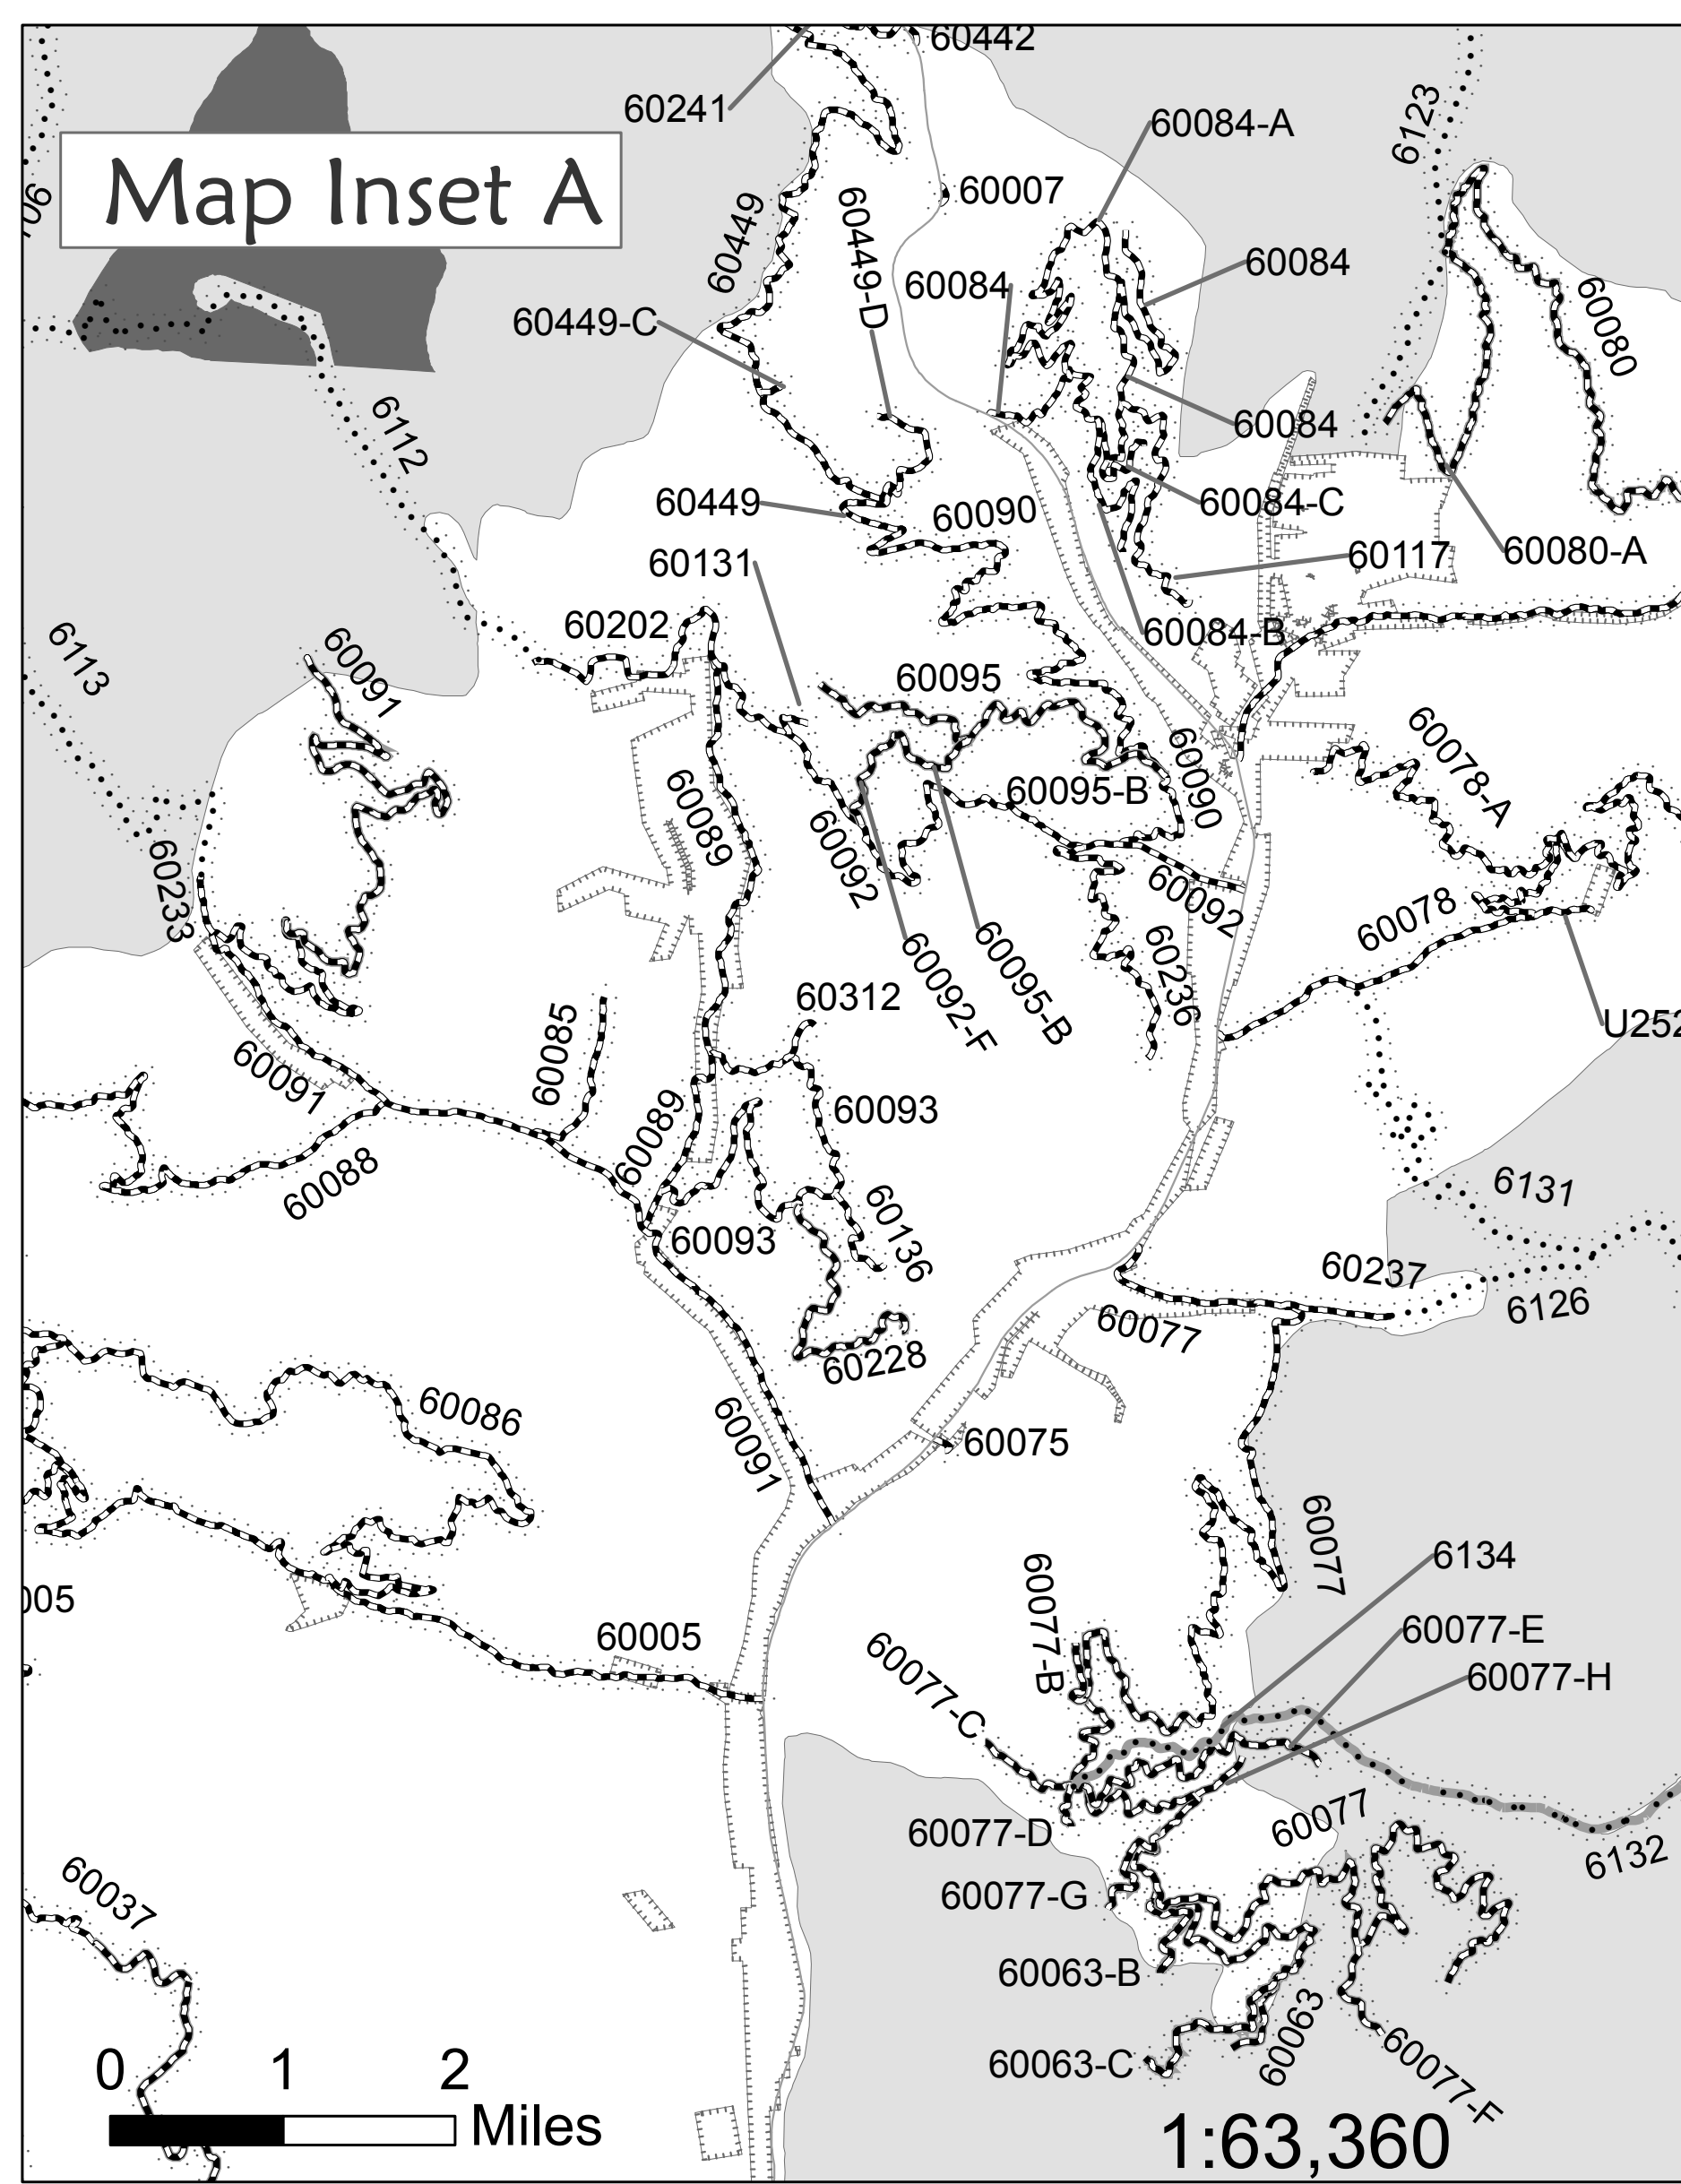

Route Number	Seasonal Designations Vehicle Type Allowed	Dates Allowed
6132	trail - atv closed and two wheeled seasonal	May 22-Sept 7
6134	trail - atv closed and two wheeled seasonal	May 22-Sept 7
60023	seasonal road	May 22-Sept 7
60023	seasonal road	May 22-Sept 7
60032	seasonal road	May 22-Sept 7
60037	seasonal road	May 22-Sept 7
60063	seasonal road	May 22-Sept 7
60077	seasonal road	May 22-Sept 7
60080	seasonal road	May 22-Sept 7
60091	seasonal road	May 22-Sept 7
60095	seasonal road	May 22-Sept 7
60146	seasonal road	May 22-Sept 7
60147	seasonal road	May 22-Sept 7
60164	seasonal road	May 22-Sept 7
60183	seasonal road	May 22-Sept 30
60228	seasonal road	May 22-Sept 7
65098	seasonal road	May 22-Sept 7
60063-B	seasonal road	May 22-Sept 7
60063-C	seasonal road	May 22-Sept 7
60077-B	seasonal road	May 22-Sept 7
60077-C	seasonal road	May 22-Sept 7
60077-D	seasonal road	May 22-Sept 7
60077-E	seasonal road	May 22-Sept 7
60077-F	seasonal road	May 22-Sept 7
60077-G	seasonal road	May 22-Sept 7
60077-H	seasonal road	May 22-Sept 7
60080-A	seasonal road	May 22-Sept 7
60082-F	seasonal road	May 22-Sept 7
60095-B	seasonal road	May 22-Sept 7
60147-A	seasonal road	May 22-Sept 7