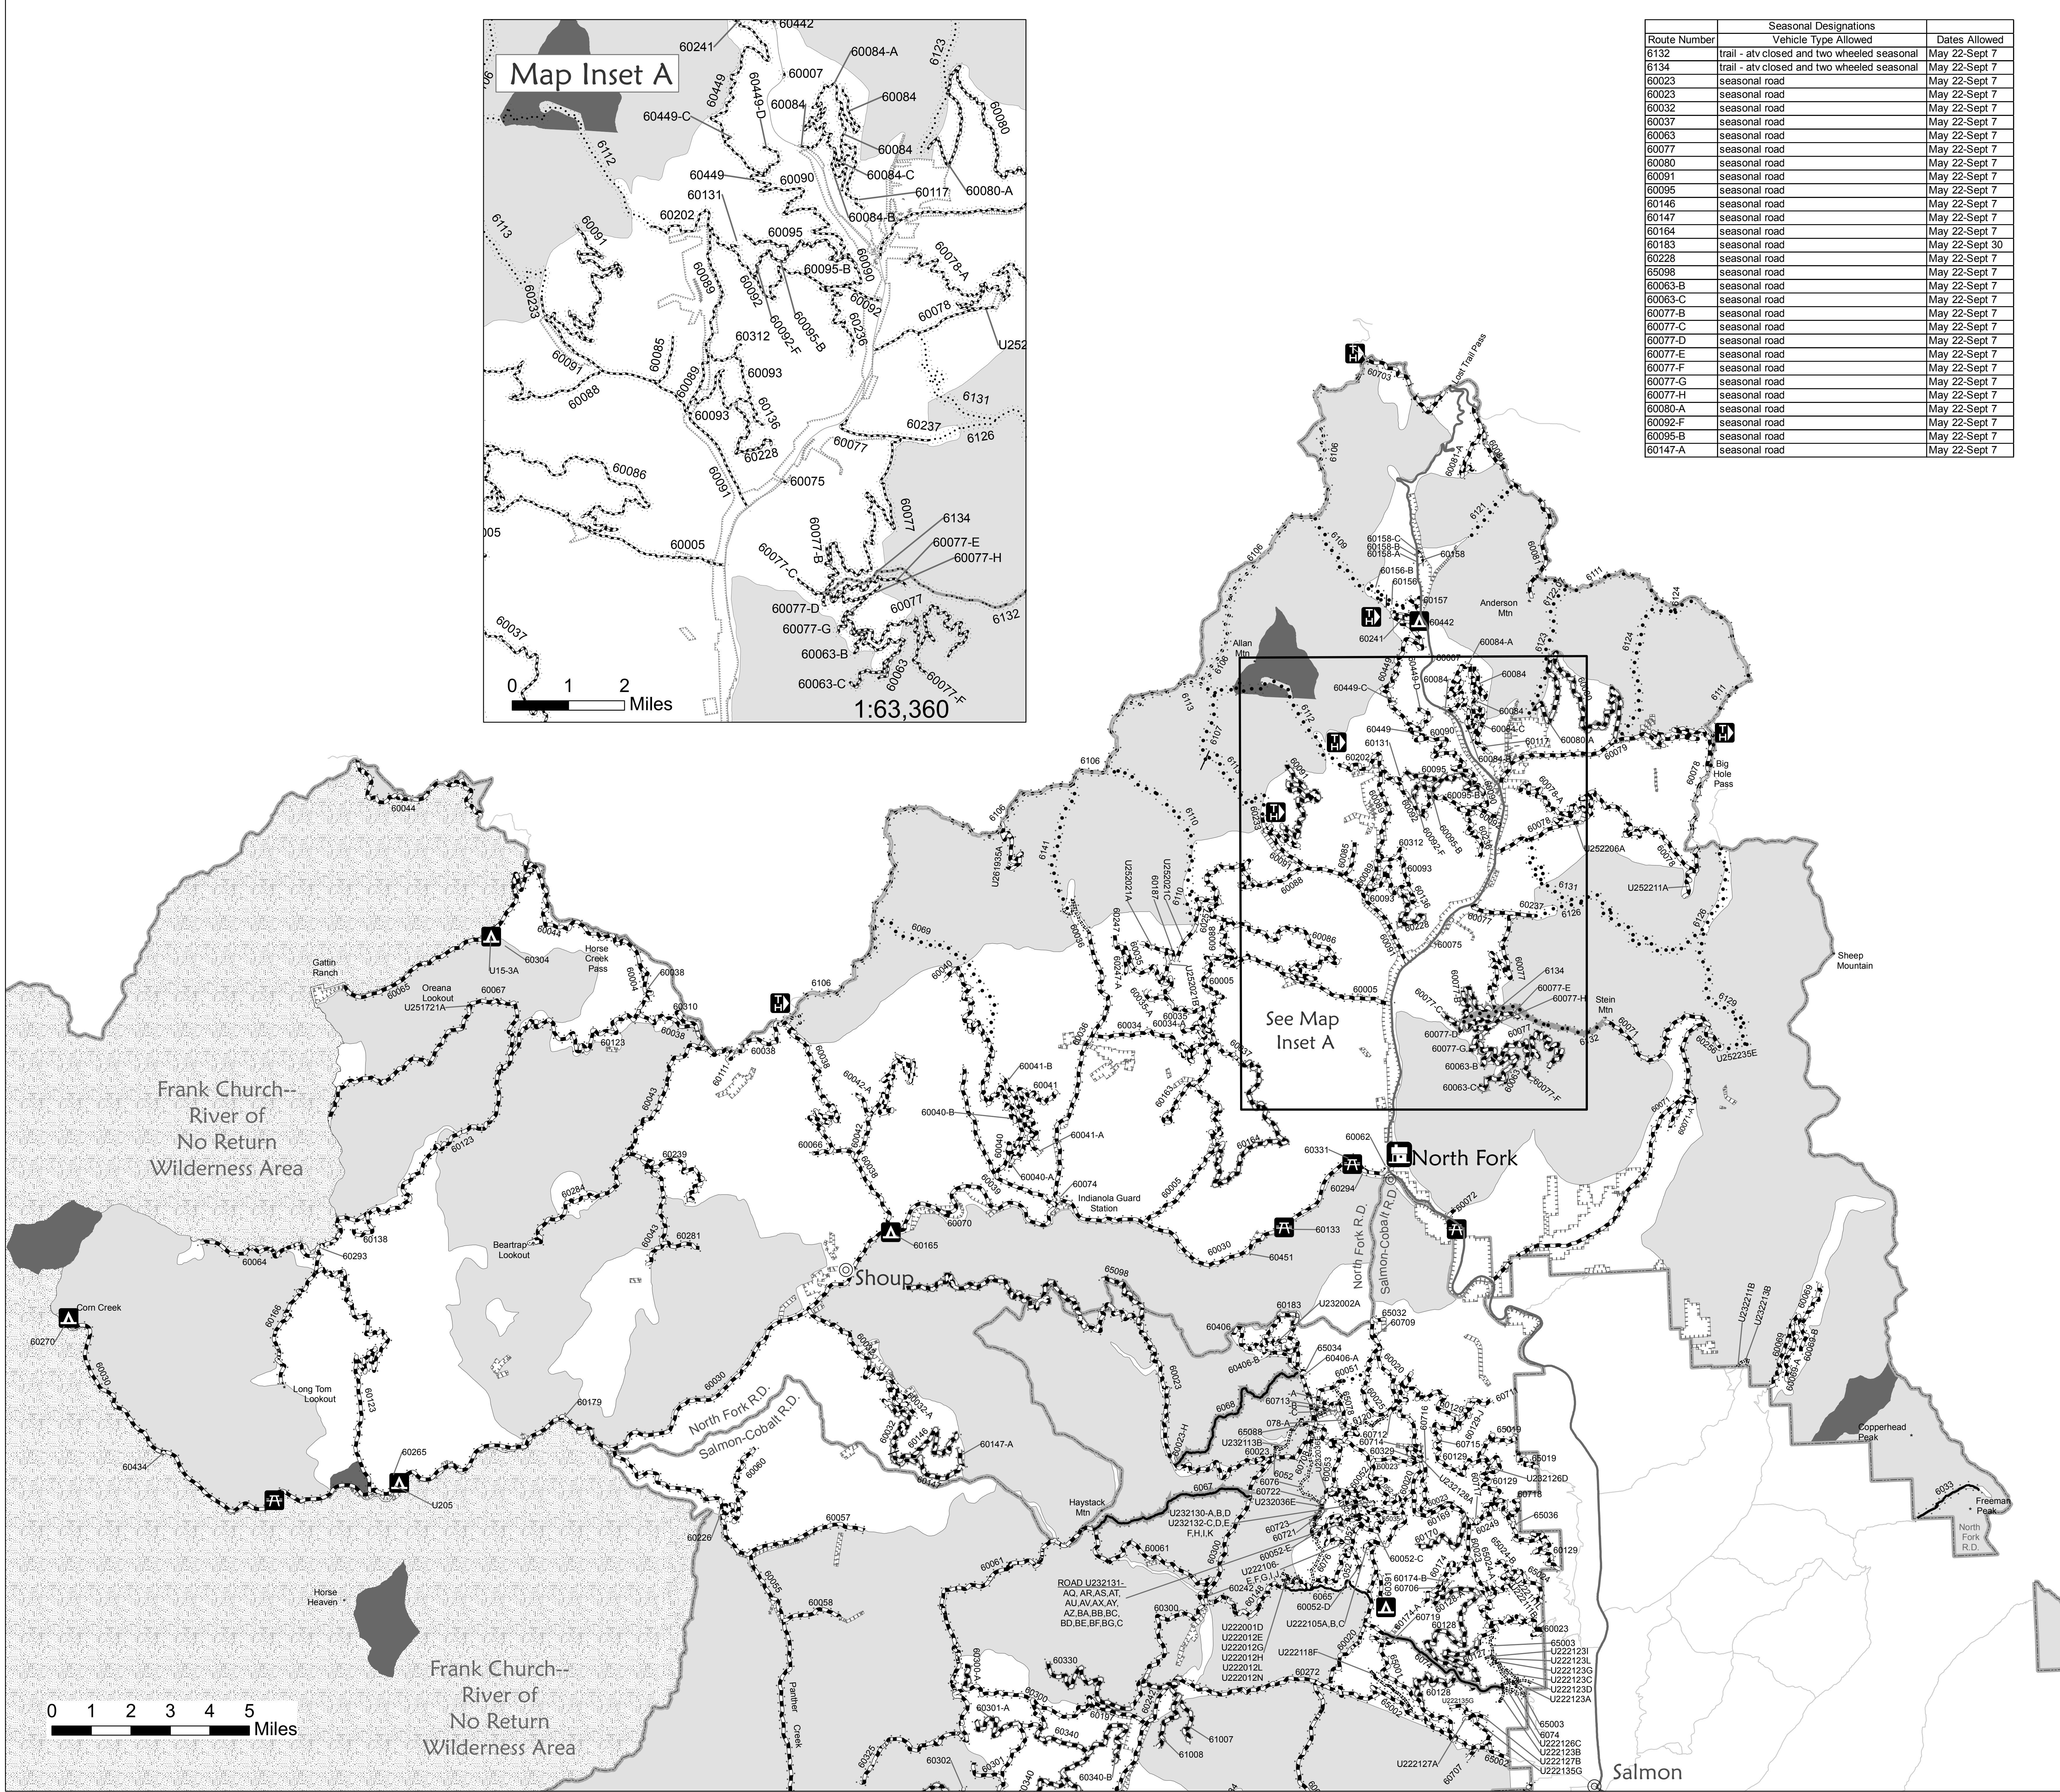

Route Number	Seasonal Designations Vehicle Type Allowed	Dates Allowed
6132	trail - atv closed and two wheeled seasonal	May 22-Sept 7
6134	trail - atv closed and two wheeled seasonal	May 22-Sept 7
60023	seasonal road	May 22-Sept 7
60023	seasonal road	May 22-Sept 7
60032	seasonal road	May 22-Sept 7
60037	seasonal road	May 22-Sept 7
60063	seasonal road	May 22-Sept 7
60077	seasonal road	May 22-Sept 7
60080	seasonal road	May 22-Sept 7
60091	seasonal road	May 22-Sept 7
60095	seasonal road	May 22-Sept 7
60146	seasonal road	May 22-Sept 7
60147	seasonal road	May 22-Sept 7
60164	seasonal road	May 22-Sept 7
60183	seasonal road	May 22-Sept 30
60228	seasonal road	May 22-Sept 7
65098	seasonal road	May 22-Sept 7
60063-B	seasonal road	May 22-Sept 7
60063-C	seasonal road	May 22-Sept 7
60077-B	seasonal road	May 22-Sept 7
60077-C	seasonal road	May 22-Sept 7
60077-D	seasonal road	May 22-Sept 7
60077-E	seasonal road	May 22-Sept 7
60077-F	seasonal road	May 22-Sept 7
60077-G	seasonal road	May 22-Sept 7
60077-H	seasonal road	May 22-Sept 7
60080-A	seasonal road	May 22-Sept 7
60082-F	seasonal road	May 22-Sept 7
60095-B	seasonal road	May 22-Sept 7
60147-A	seasonal road	May 22-Sept 7