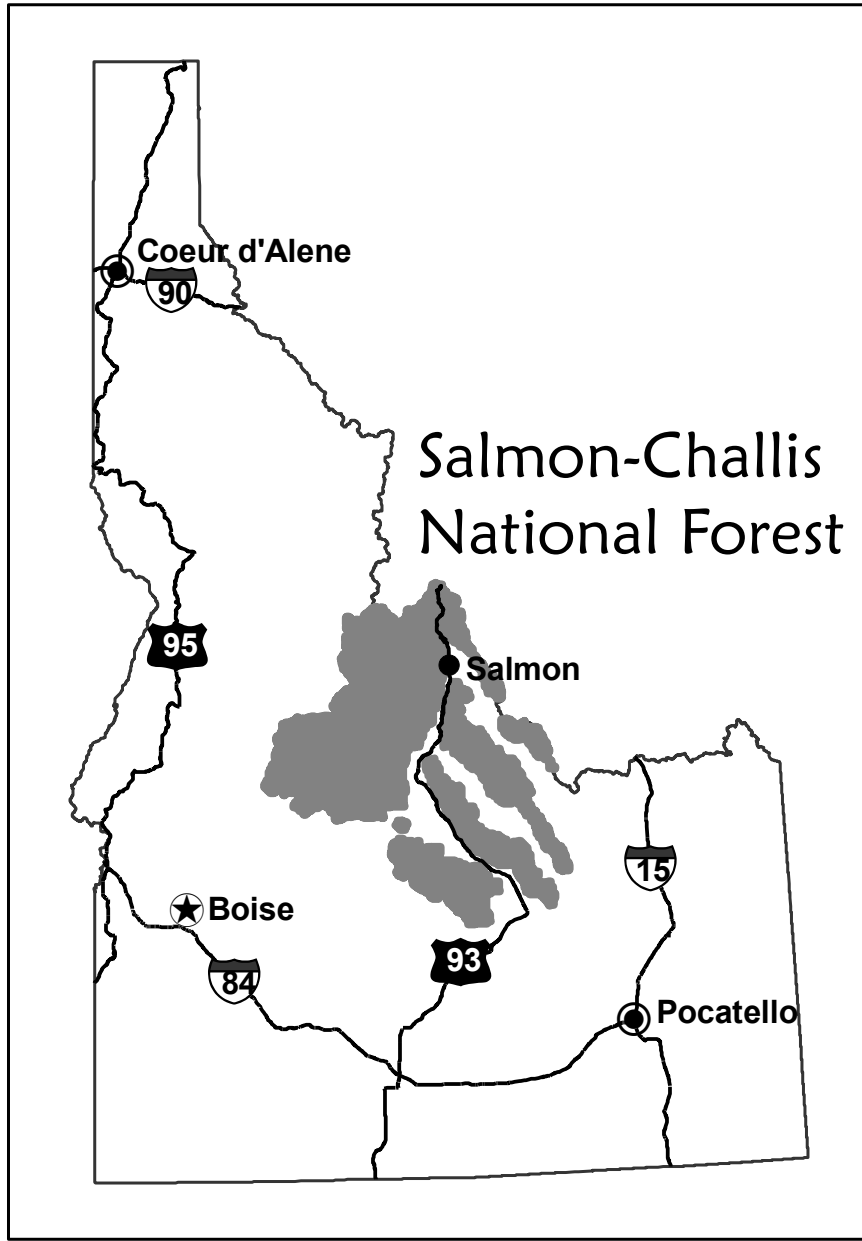

Salmon-Challis National Forest
North Fork
Ranger District
Travel Plan
Alternative 5
August 2009

Legend
NF-5

Transportation Routes

- Road Open to All Vehicles Yearlong
- Road Open to All Vehicles Seasonal
- Other Public Roads
- Trail Open to OHVs
- Trail Open to OHVs Seasonal
- Trail Open to Vehicles 50" or Less Yearlong
- Trail Open to Vehicles 50" or Less Seasonal
- Trail Open to Motorcycles Yearlong
- Trail Open to Motorcycles Seasonal
- Dispersed Camping Allowed

Other Map Features

- Communities
- Non-Forest Service Land
- Frank Church -- River of No Return Wilderness Area
- Roadless Areas
- Ranger District Boundaries
- Research Natural Areas

Forest Service Offices

- Supervisor's Office
- Ranger Station

Recreation Sites

- Campground
- Picnic Area
- Group Campground
- Motorized Trailhead

1:90,000