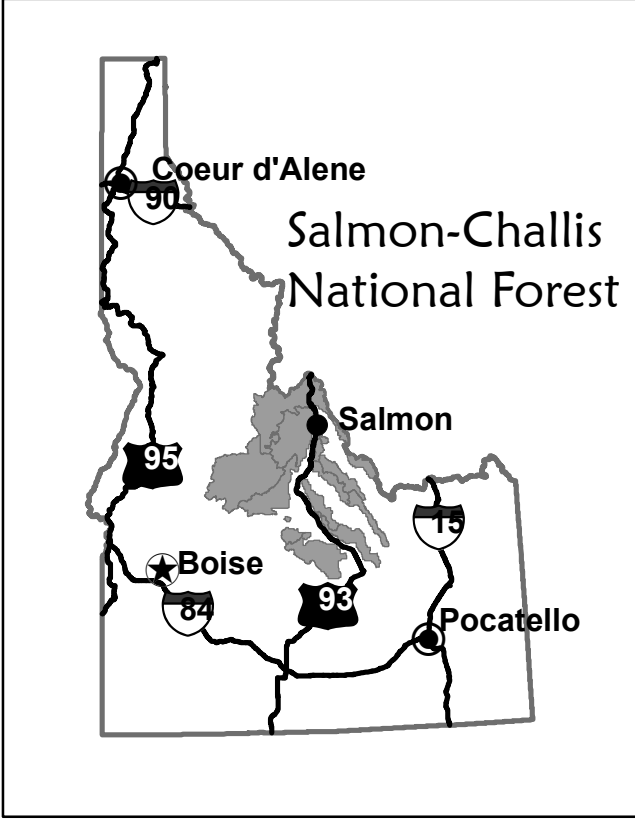

Salmon-Challis National Forest
Leadore
Ranger District
Travel Plan
Alternative 3
August 2009