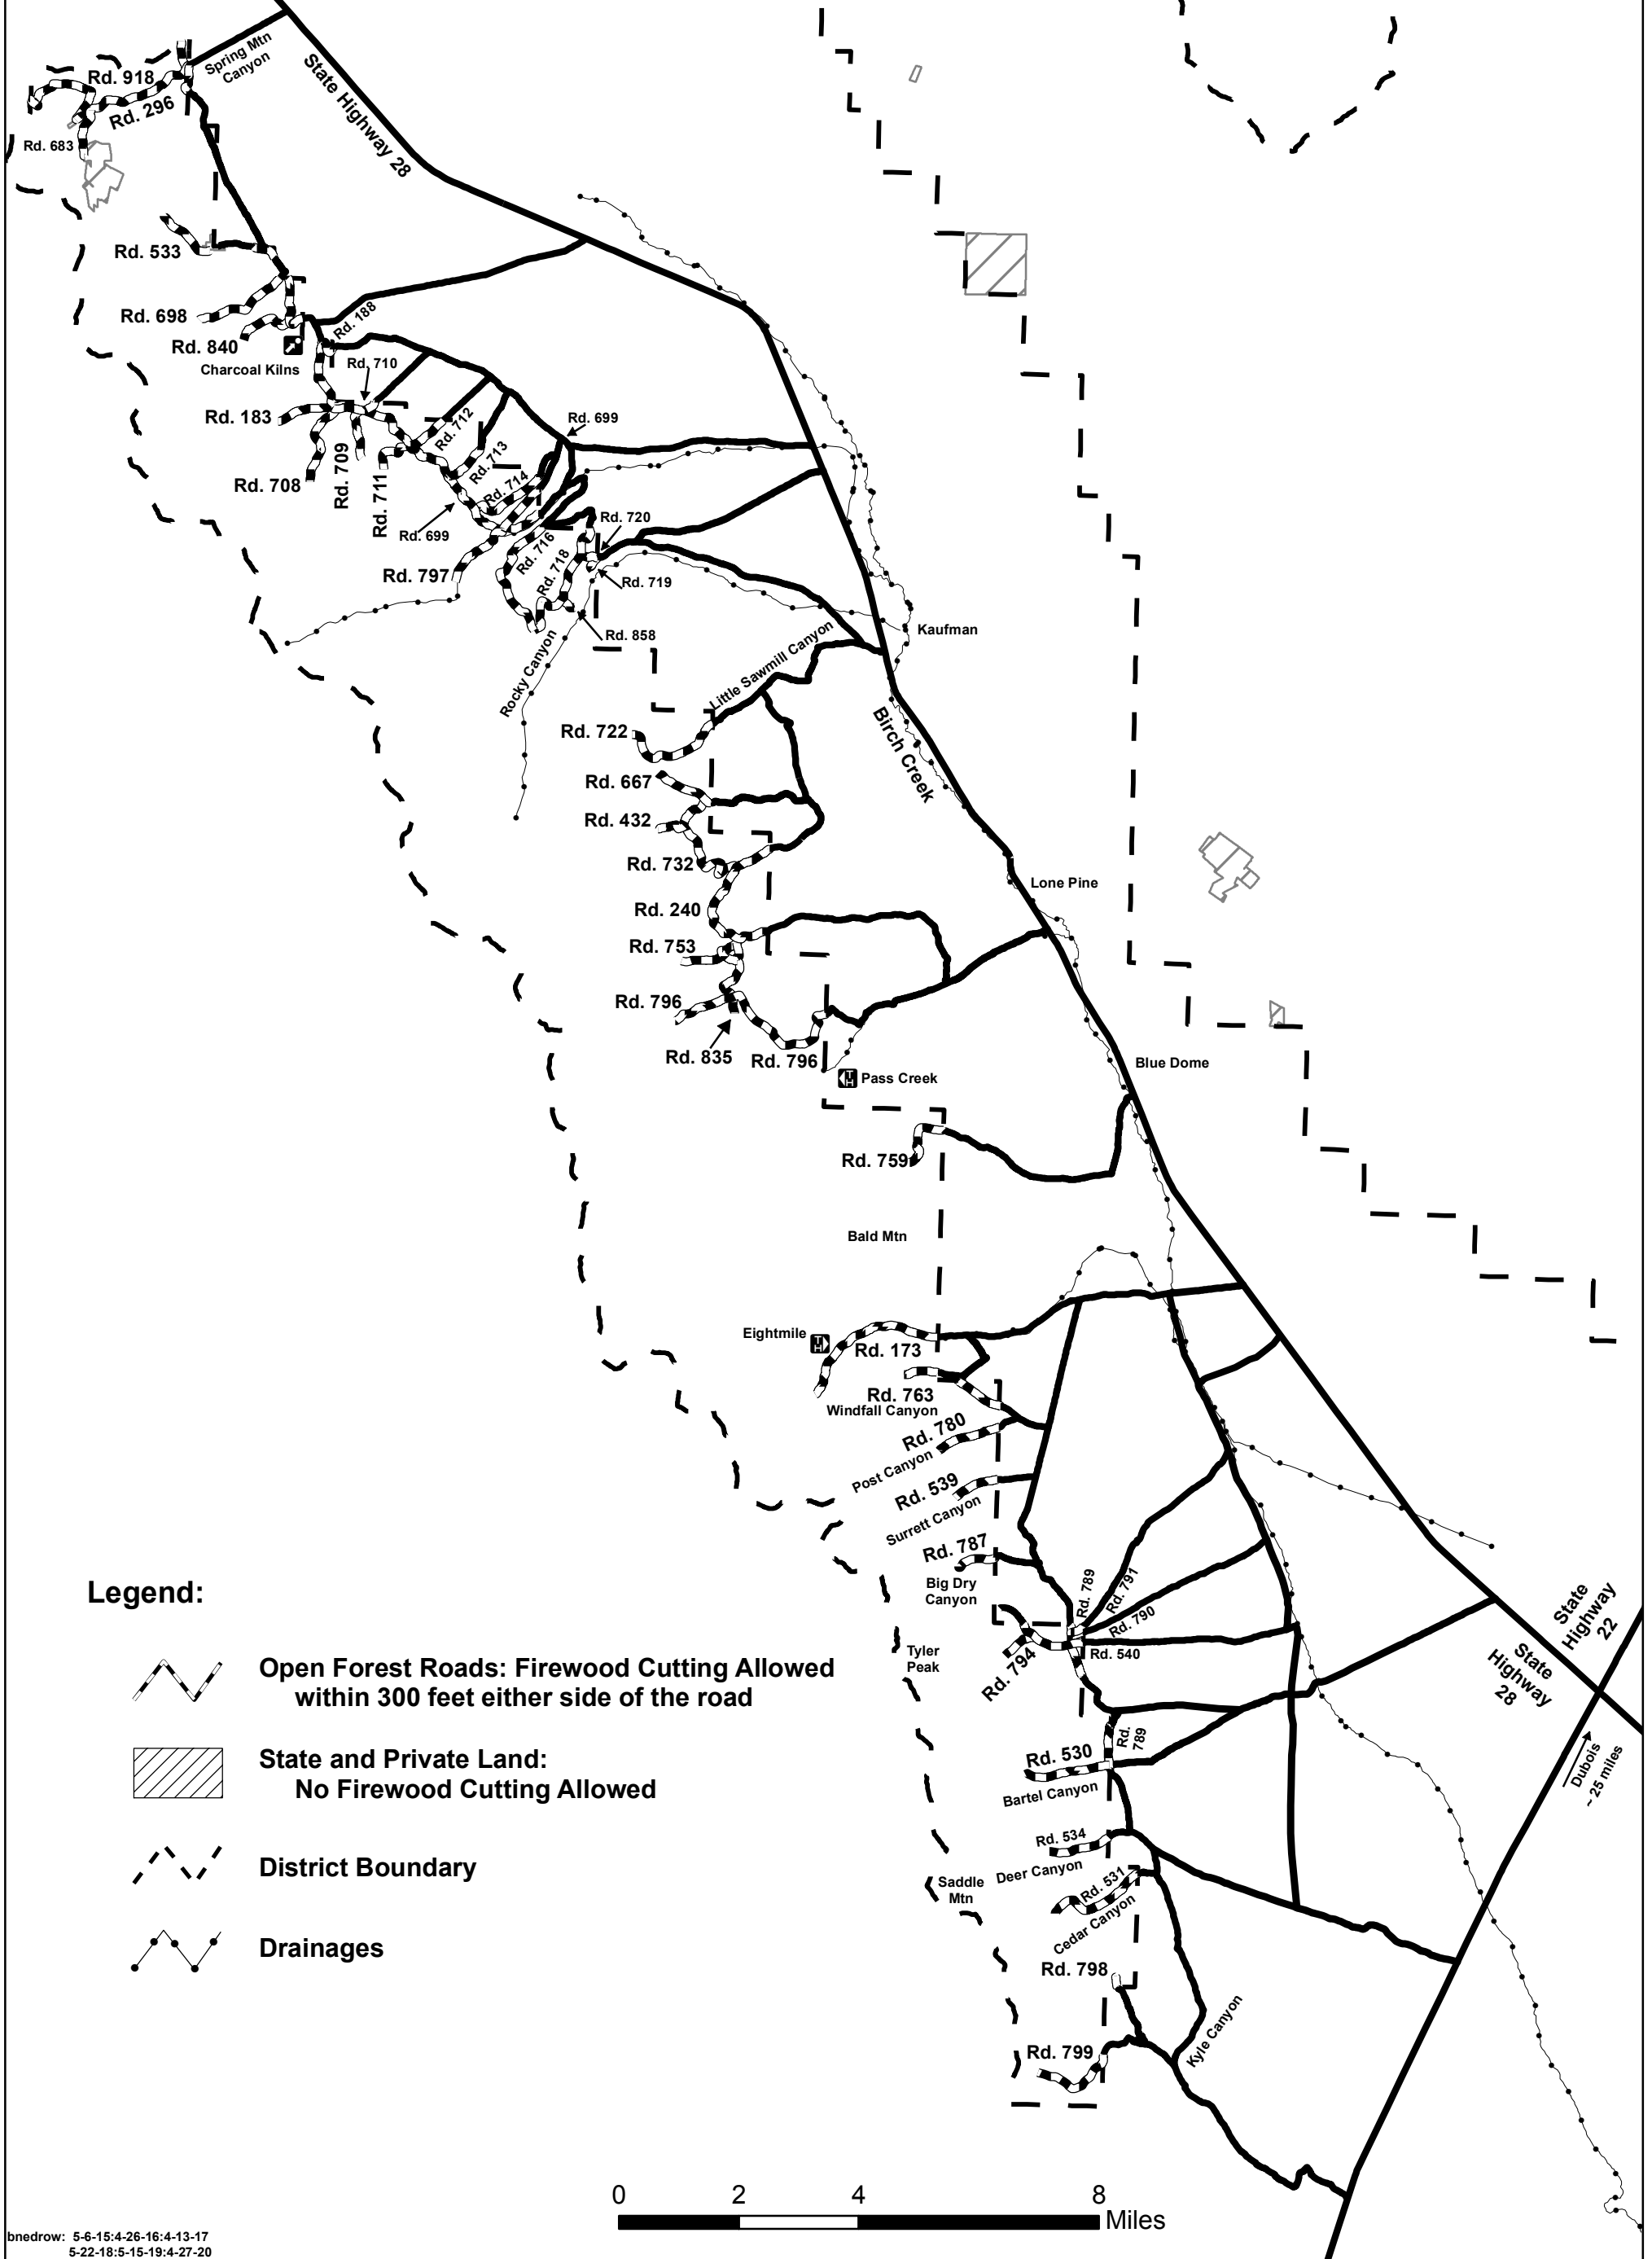

Caribou-Targhee National Forest Dubois Ranger District Firewood Map West of Birch Creek

Legend:

-  Open Forest Roads: Firewood Cutting Allowed within 300 feet either side of the road
-  State and Private Land: No Firewood Cutting Allowed
-  District Boundary
-  Drainages