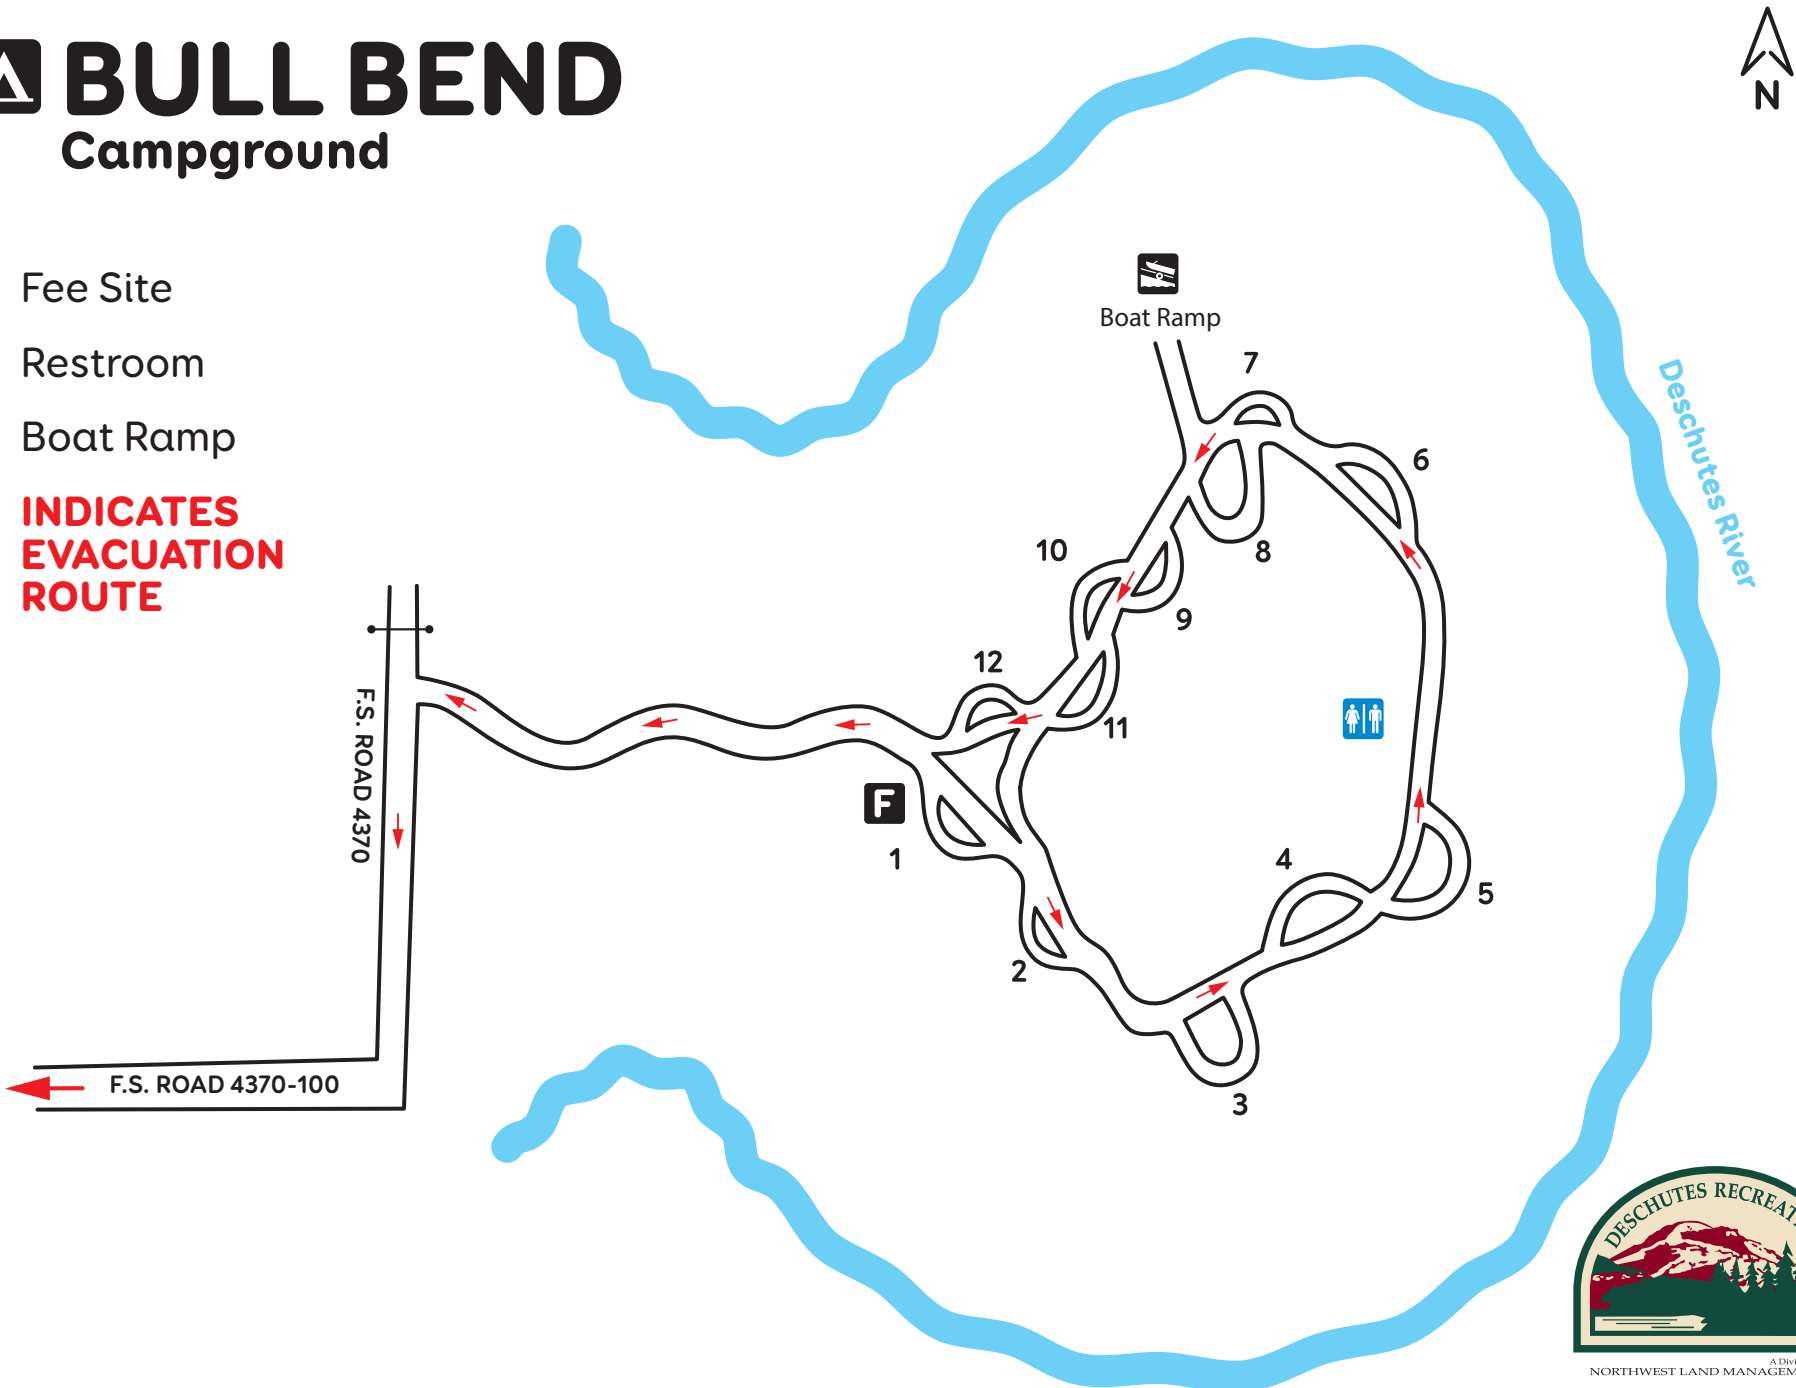

EMERGENCY EVACUATION ROUTE

BULL BEND Campground

-  Fee Site
-  Restroom
-  Boat Ramp
-  **INDICATES**
-  **EVACUATION**
-  **ROUTE**

A Division of
NORTHWEST LAND MANAGEMENT

© 2017 CLM Services Corporation