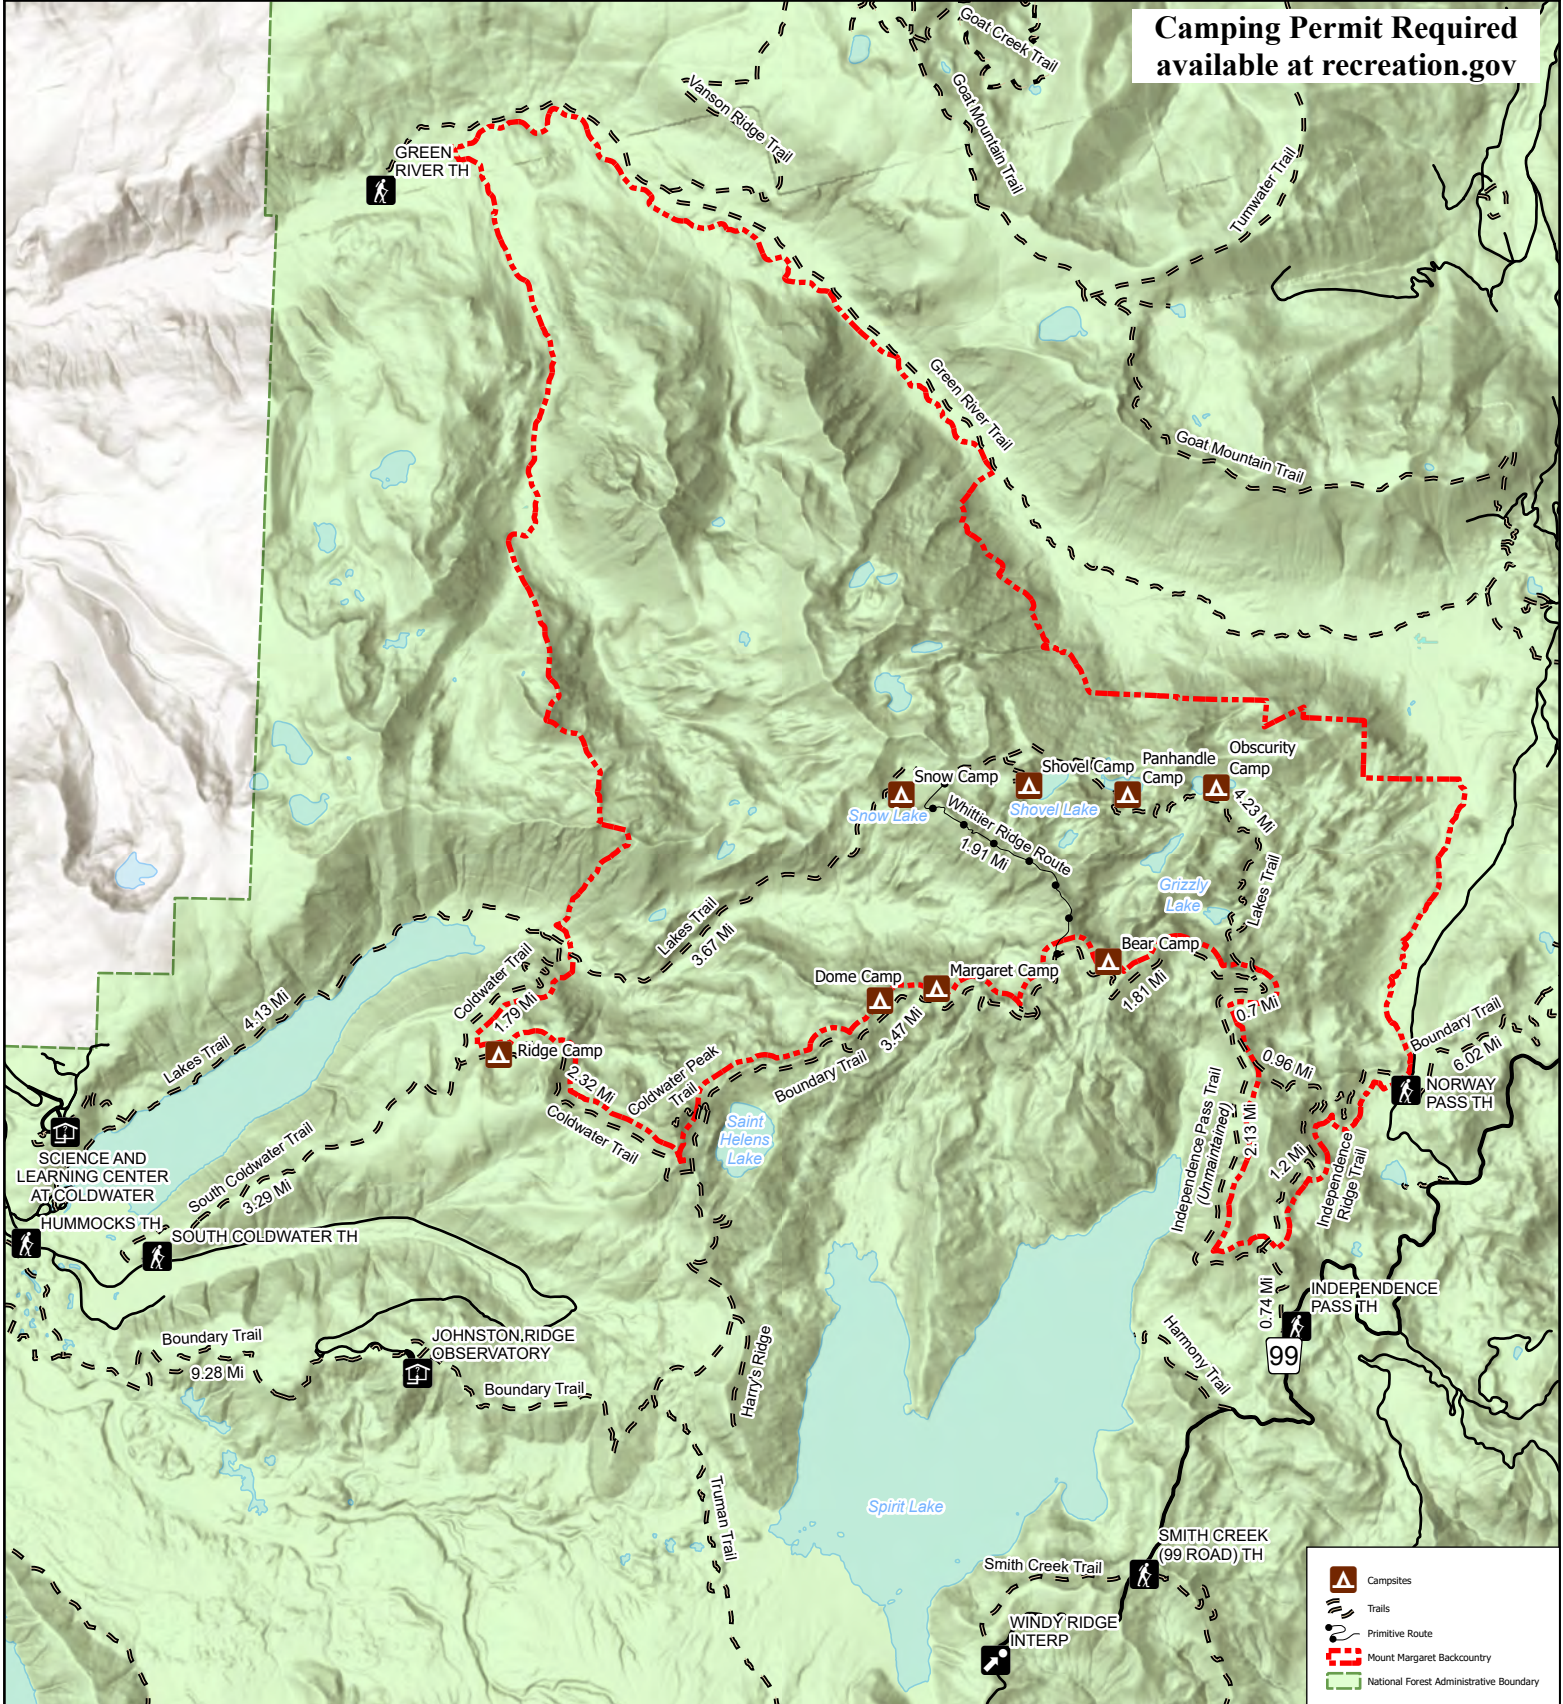

Mount Margaret Backcountry Trails

Pacific Northwest Region | Gifford Pinchot National Forest

Camping Permit Required
available at [recreation.gov](https://www.recreation.gov)

9/16/2024

Mt. Saint Helens Monument Restrictions

This product is reproduced from geospatial information prepared by the USDA Forest Service. Geospatial information and GIS product accuracy may vary. Using GIS products for purposes other than those for which they were created may yield inaccurate or misleading results. USDA Forest Service reserves the right to correct, update, modify or replace GIS products without notification.