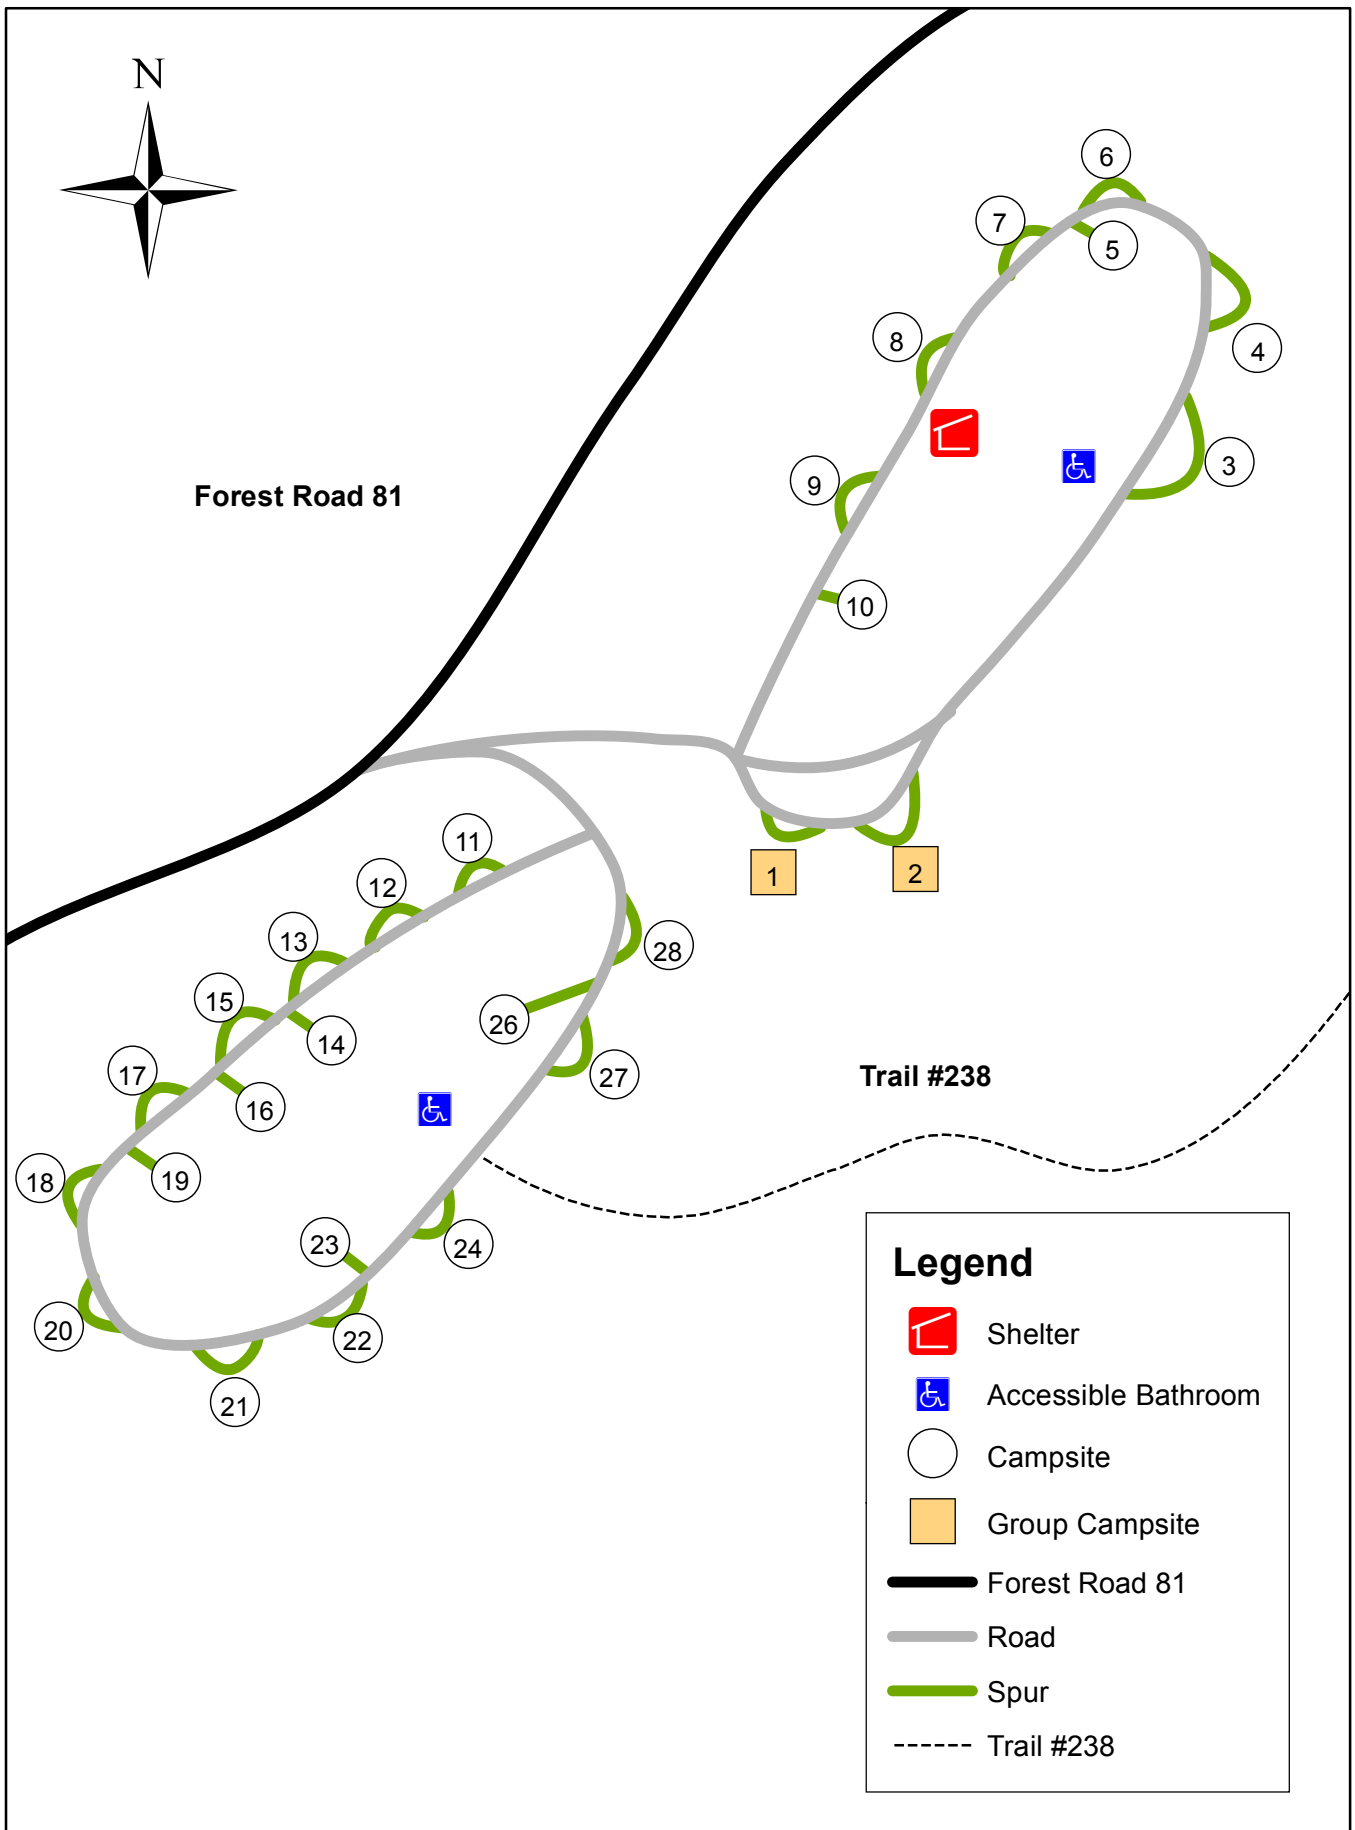

Kalama Horse Camp

Mount St. Helens National Volcanic Monument

Forest Road 81

Trail #238

Legend

-  Shelter
-  Accessible Bathroom
-  Campsite
-  Group Campsite
-  Forest Road 81
-  Road
-  Spur
-  Trail #238