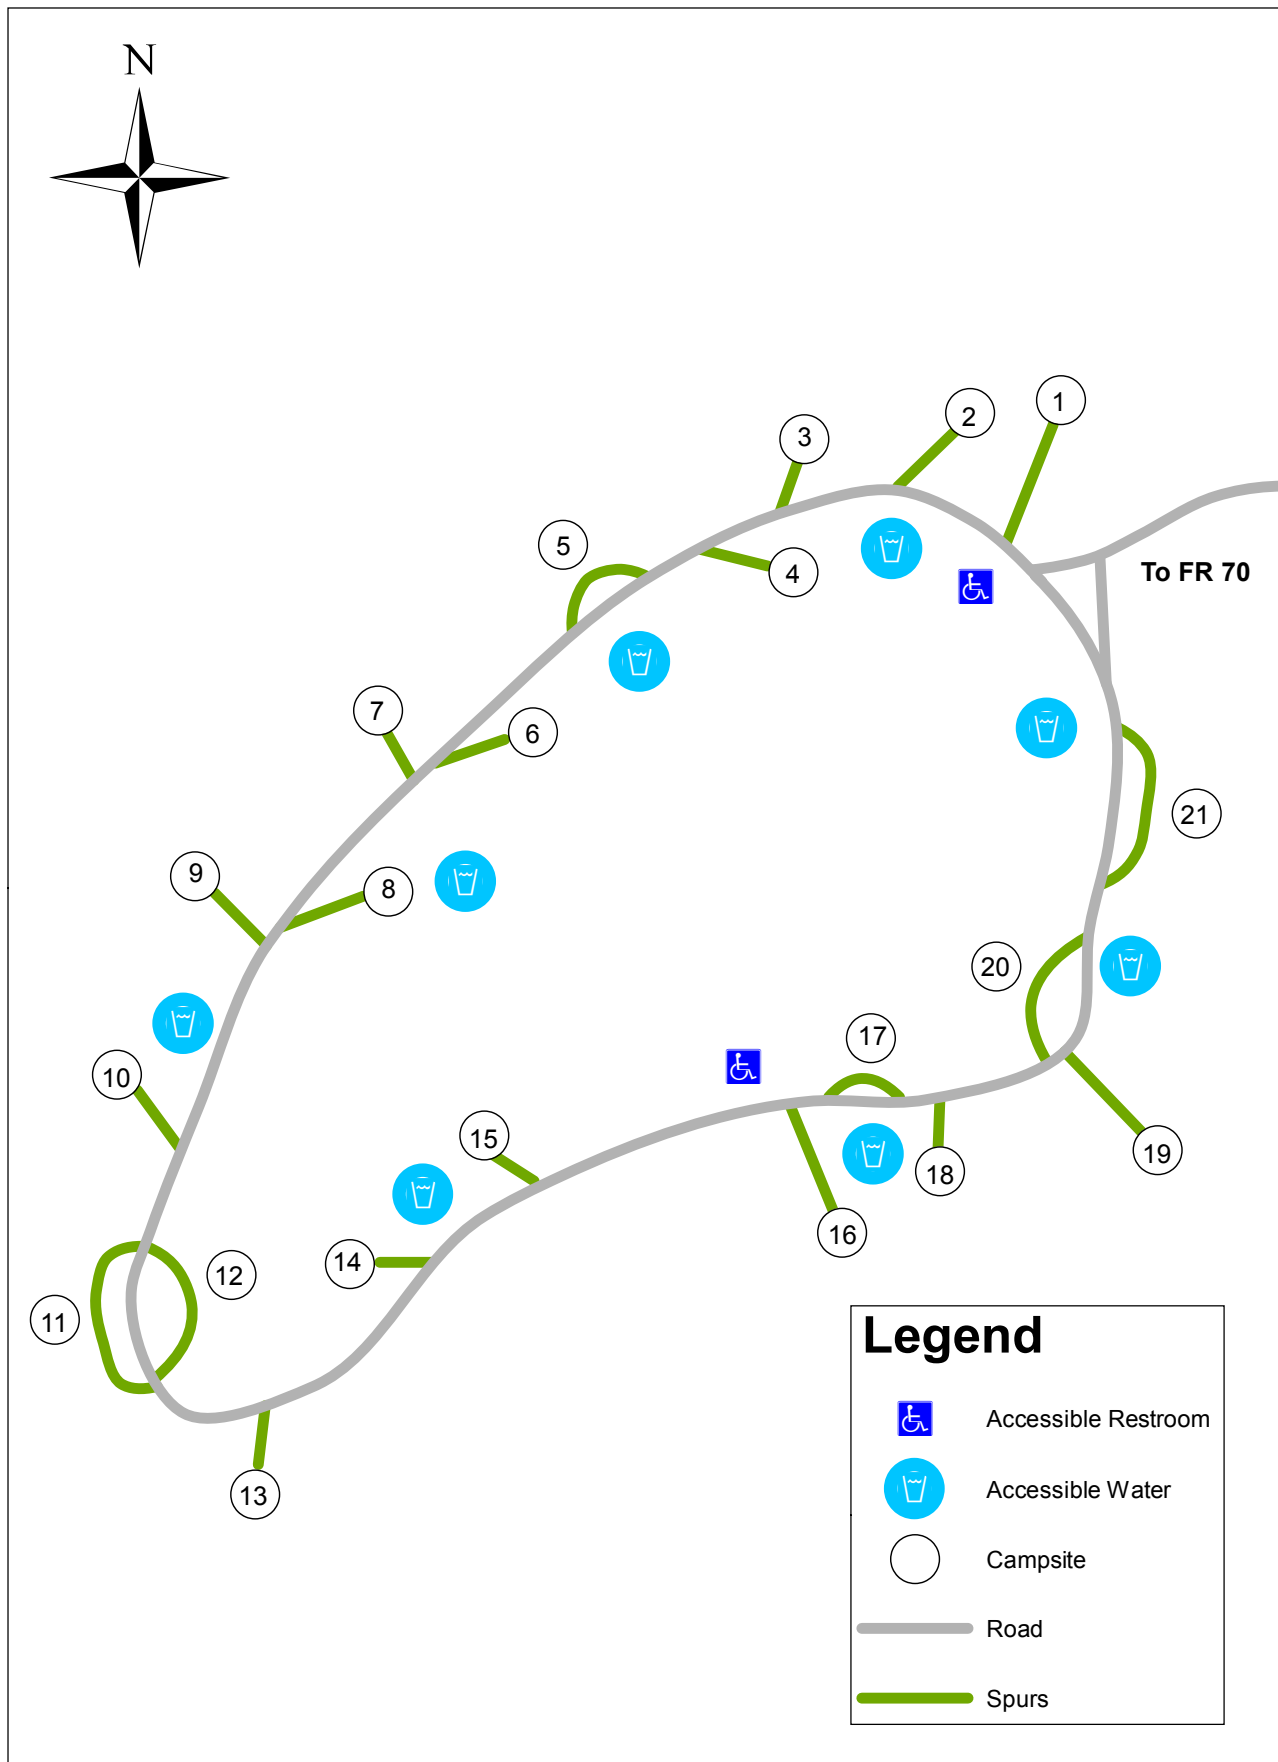

Tower Rock Campground

Cowlitz Valley Ranger District

To FR 70

Legend

-  Accessible Restroom
-  Accessible Water
-  Campsite
-  Road
-  Spurs

0 55 110 220 330 440 Feet