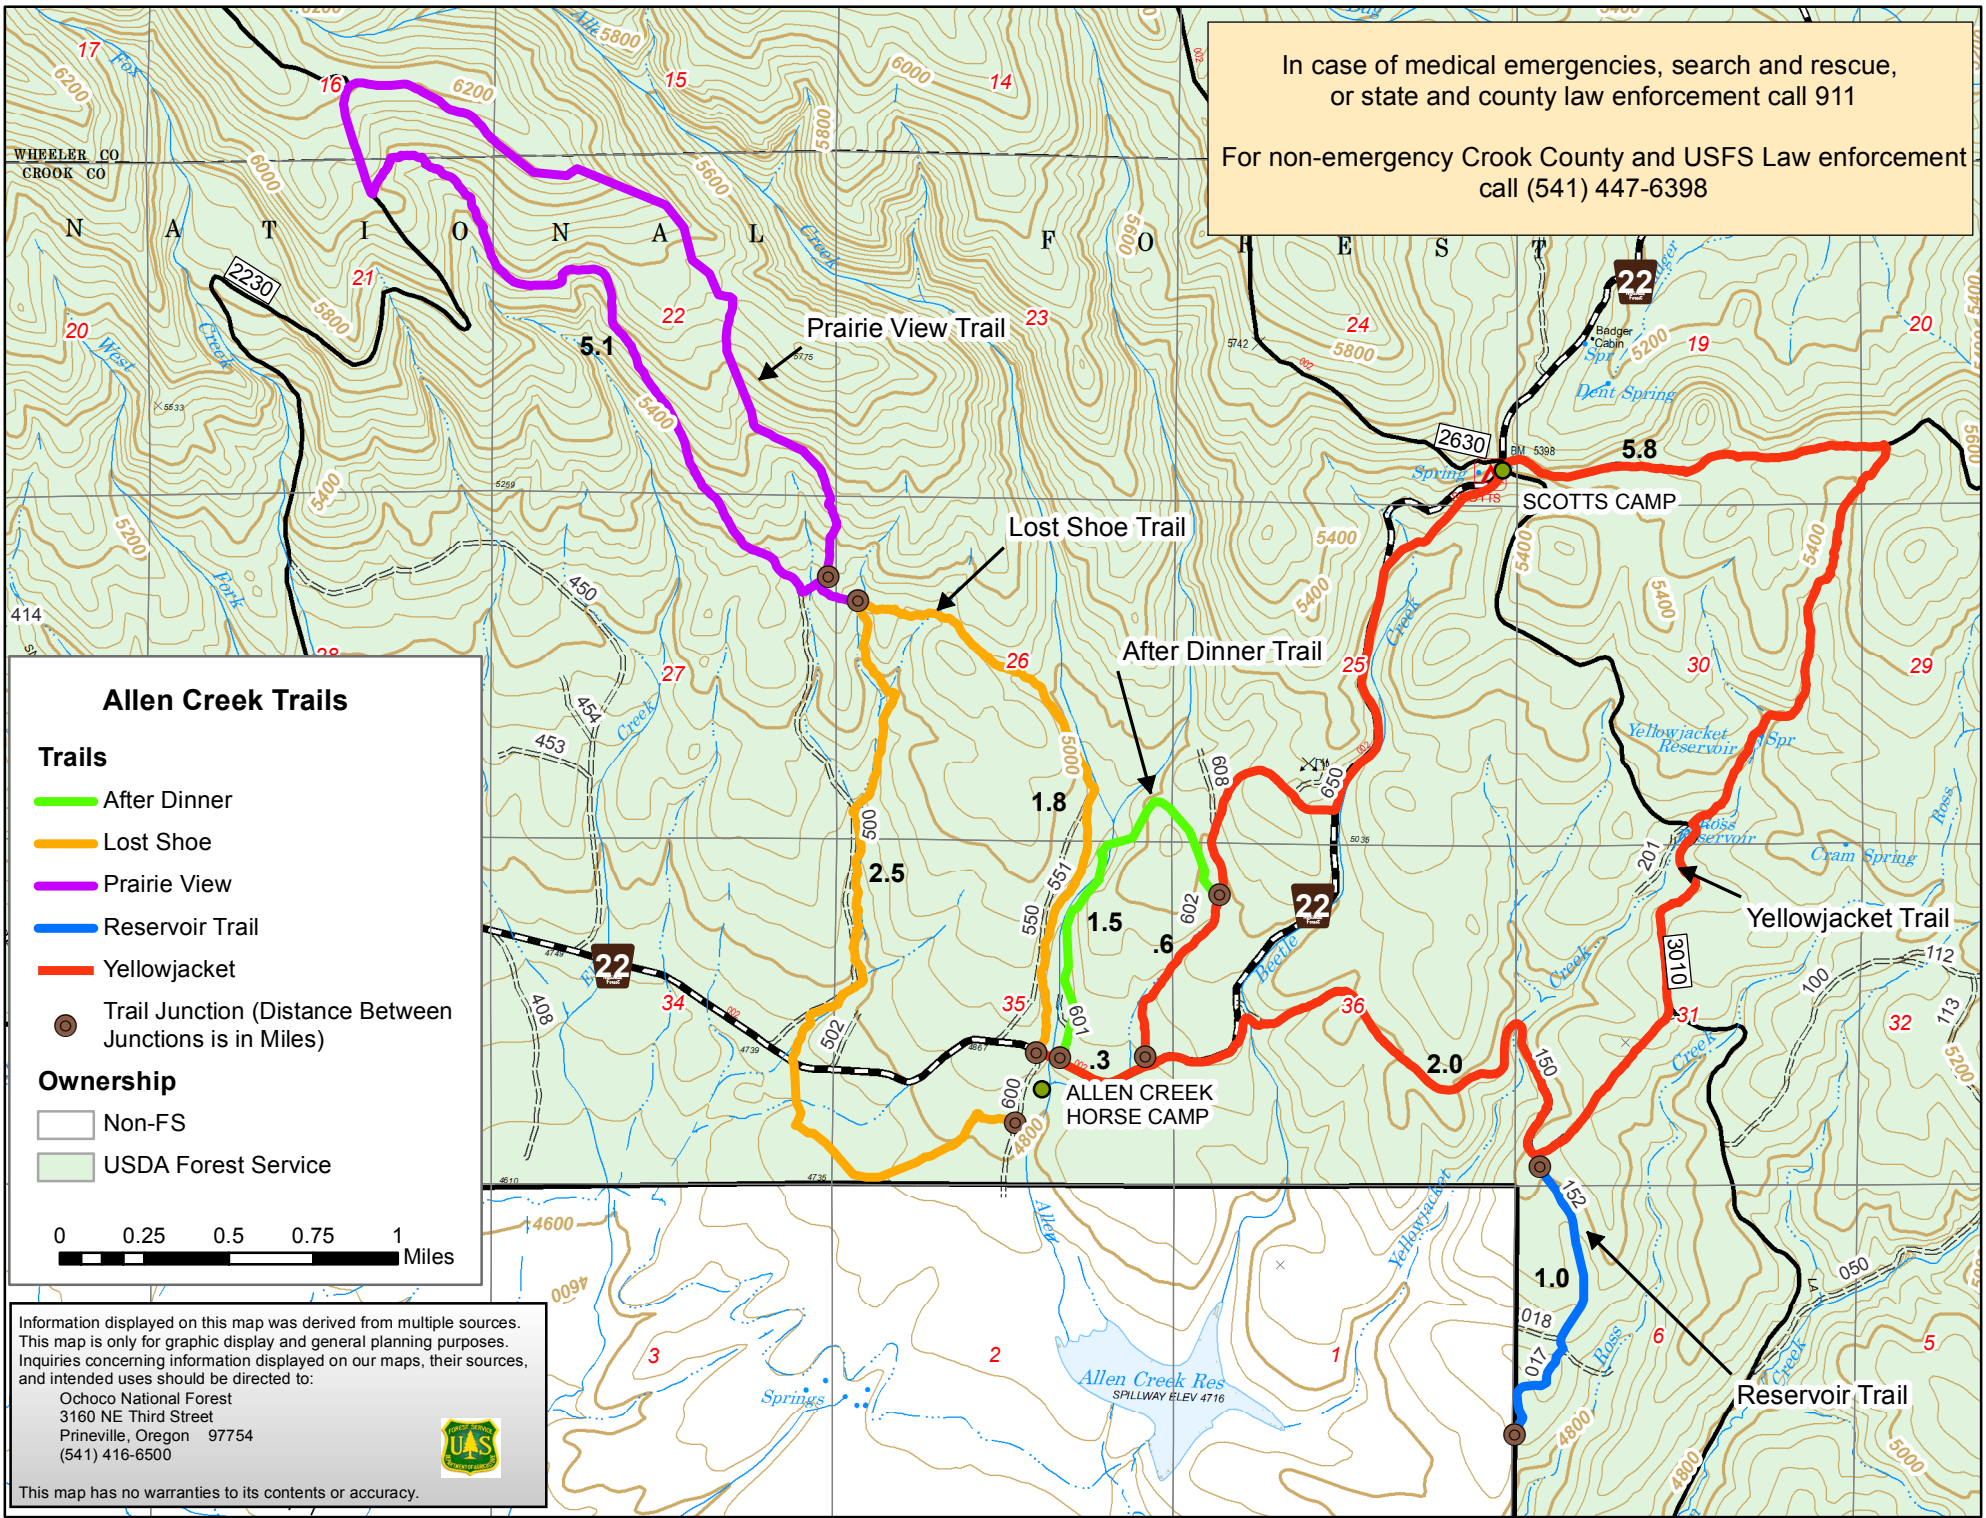

In case of medical emergencies, search and rescue, or state and county law enforcement call 911

For non-emergency Crook County and USFS Law enforcement call (541) 447-6398

Allen Creek Trails

Trails

- After Dinner
- Lost Shoe
- Prairie View
- Reservoir Trail
- Yellowjacket

Trail Junction (Distance Between Junctions is in Miles)

Ownership

- Non-FS
- USDA Forest Service

0 0.25 0.5 0.75 1 Miles

Information displayed on this map was derived from multiple sources. This map is only for graphic display and general planning purposes. Inquiries concerning information displayed on our maps, their sources, and intended uses should be directed to: