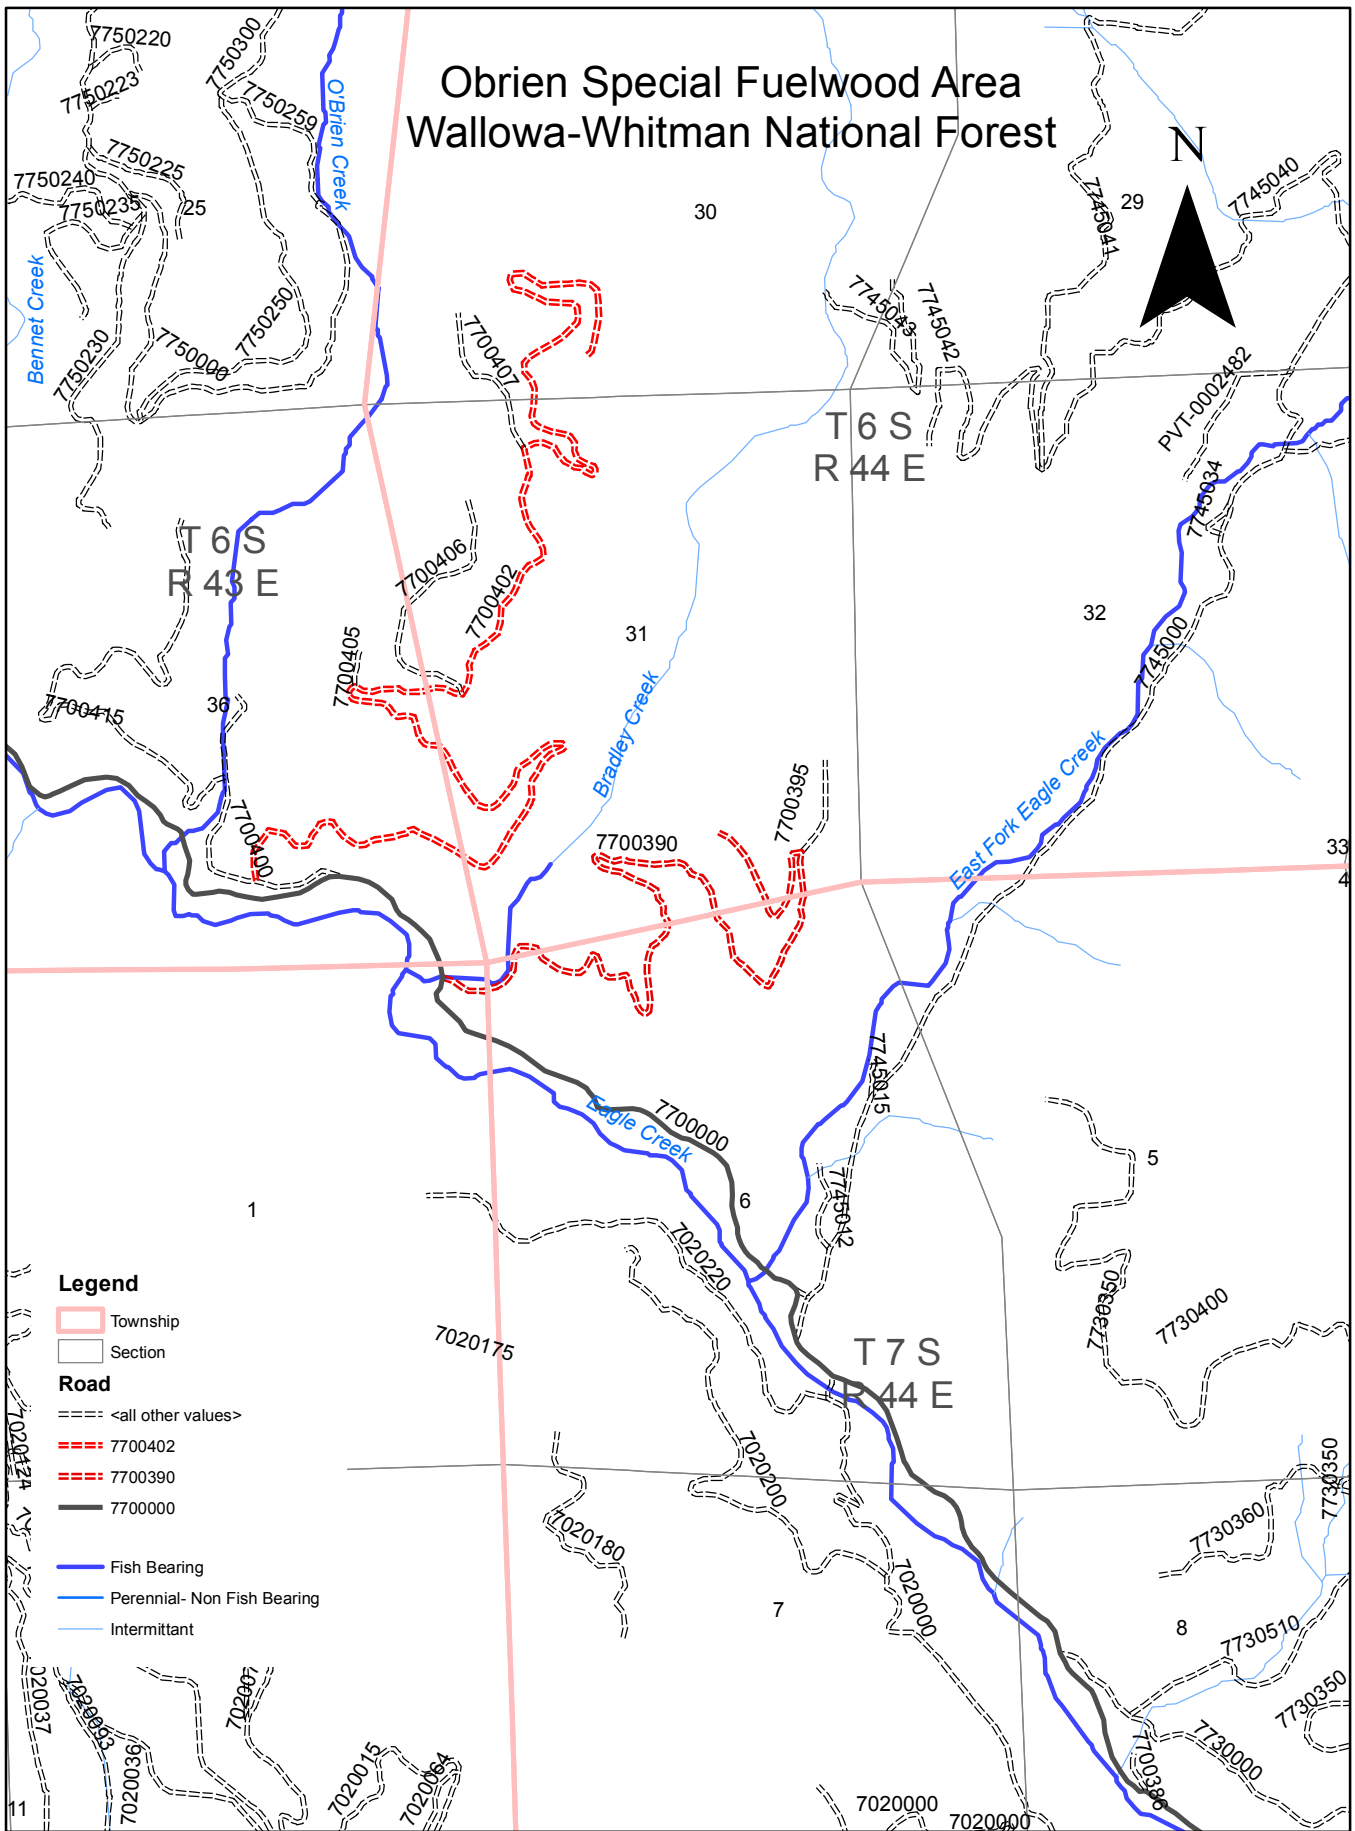

# Obrien Special Fuelwood Area Wallowa-Whitman National Forest

- Legend**
- Township
  - Section
  - Road**
  - <all other values>
  - 7700402
  - 7700390
  - 7700000
  - Fish Bearing
  - Perennial- Non Fish Bearing
  - Intermittant