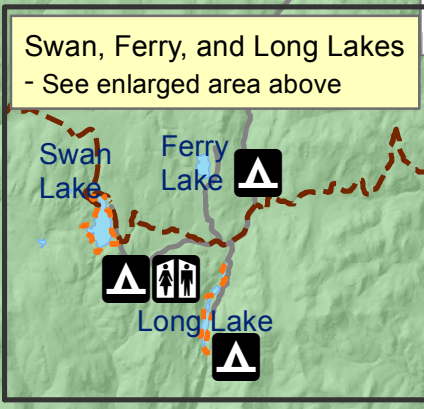

Sherman Loop Points of Interest

- National Forest Office
- Campground
- Group Campground
- Trailhead
- Day Use/Picnic Area
- Boat Launch
- Point of Interest
- Restroom
- Hiking Trail
- Kettle Crest Trail
- Pacific Northwest Trail
- Sherman Loop
- Major Road
- Unpaved Road
- Recommended Stops
- Fire Scar
- National Forest

REPUBLIC RANGER DISTRICT

THREE RIVERS RANGER DISTRICT

REPUBLIC RANGER DISTRICT

Arden