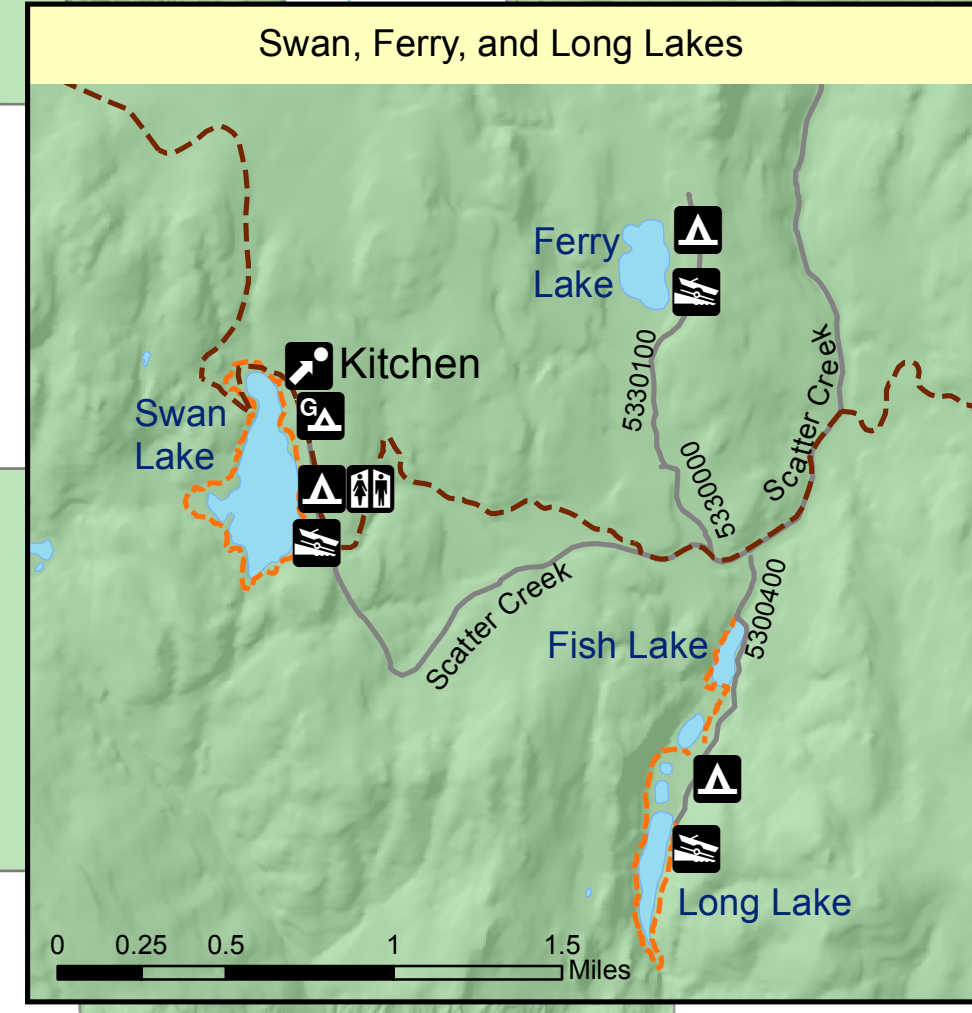

Sherman Loop Points of Interest

- National Forest Office
- Campground
- Group Campground
- Trailhead
- Day Use/Picnic Area
- Boat Launch
- Point of Interest
- Restroom
- Hiking Trail
- Kettle Crest Trail
- Pacific Northwest Trail
- Sherman Loop
- Major Road
- Unpaved Road
- Recommended Stops
- Fire Scar
- National Forest

REPUBLIC RANGER DISTRICT

THREE RIVERS RANGER DISTRICT

REPUBLIC RANGER DISTRICT

Arden