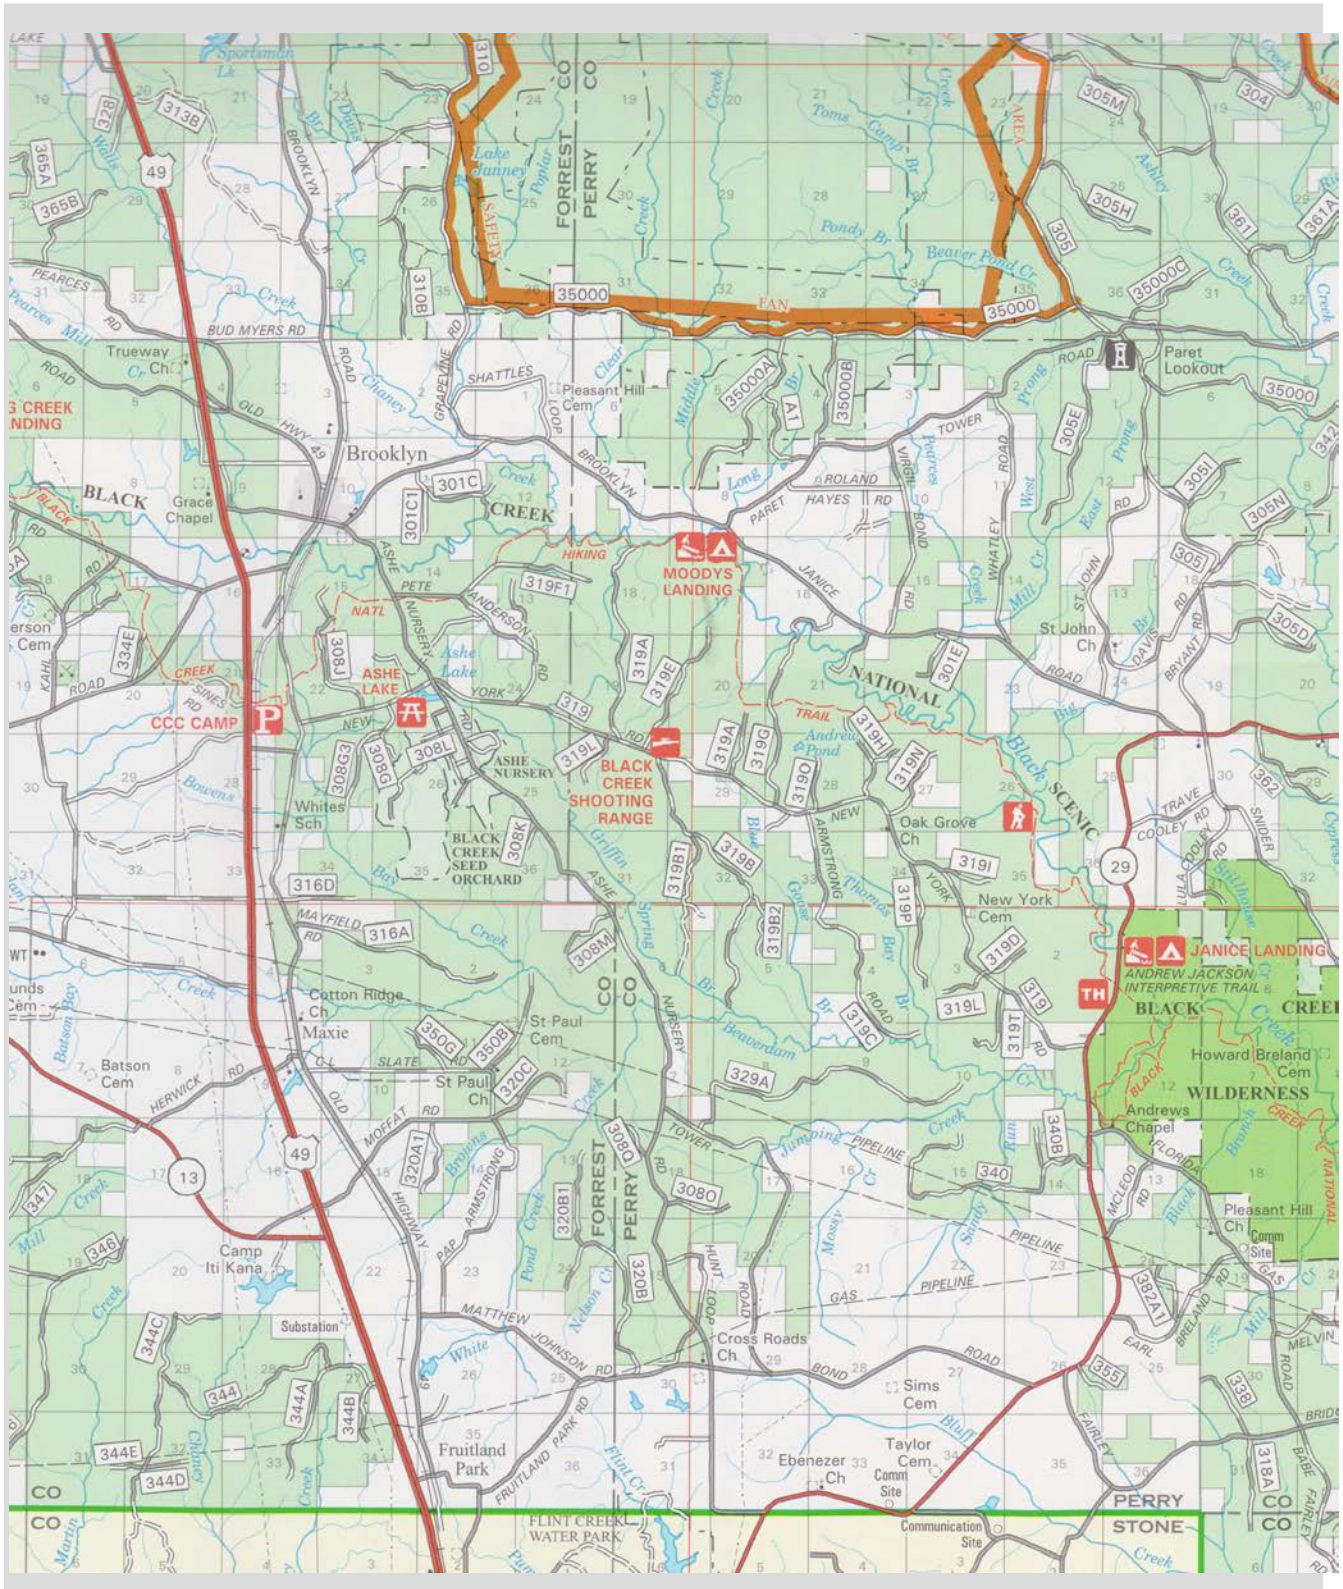

Black Creek Shooting Range

www.fs.usda.gov/recreation/mississippi/recreation

USDA is an equal opportunity provider, employer and lender.

You are responsible for your own safety. All outdoor activities have inherent risks and you may encounter a variety of unexpected and/or dangerous conditions. It is your responsibility to be informed and take precautions. Learn more at www.fs.usda.gov/r8.