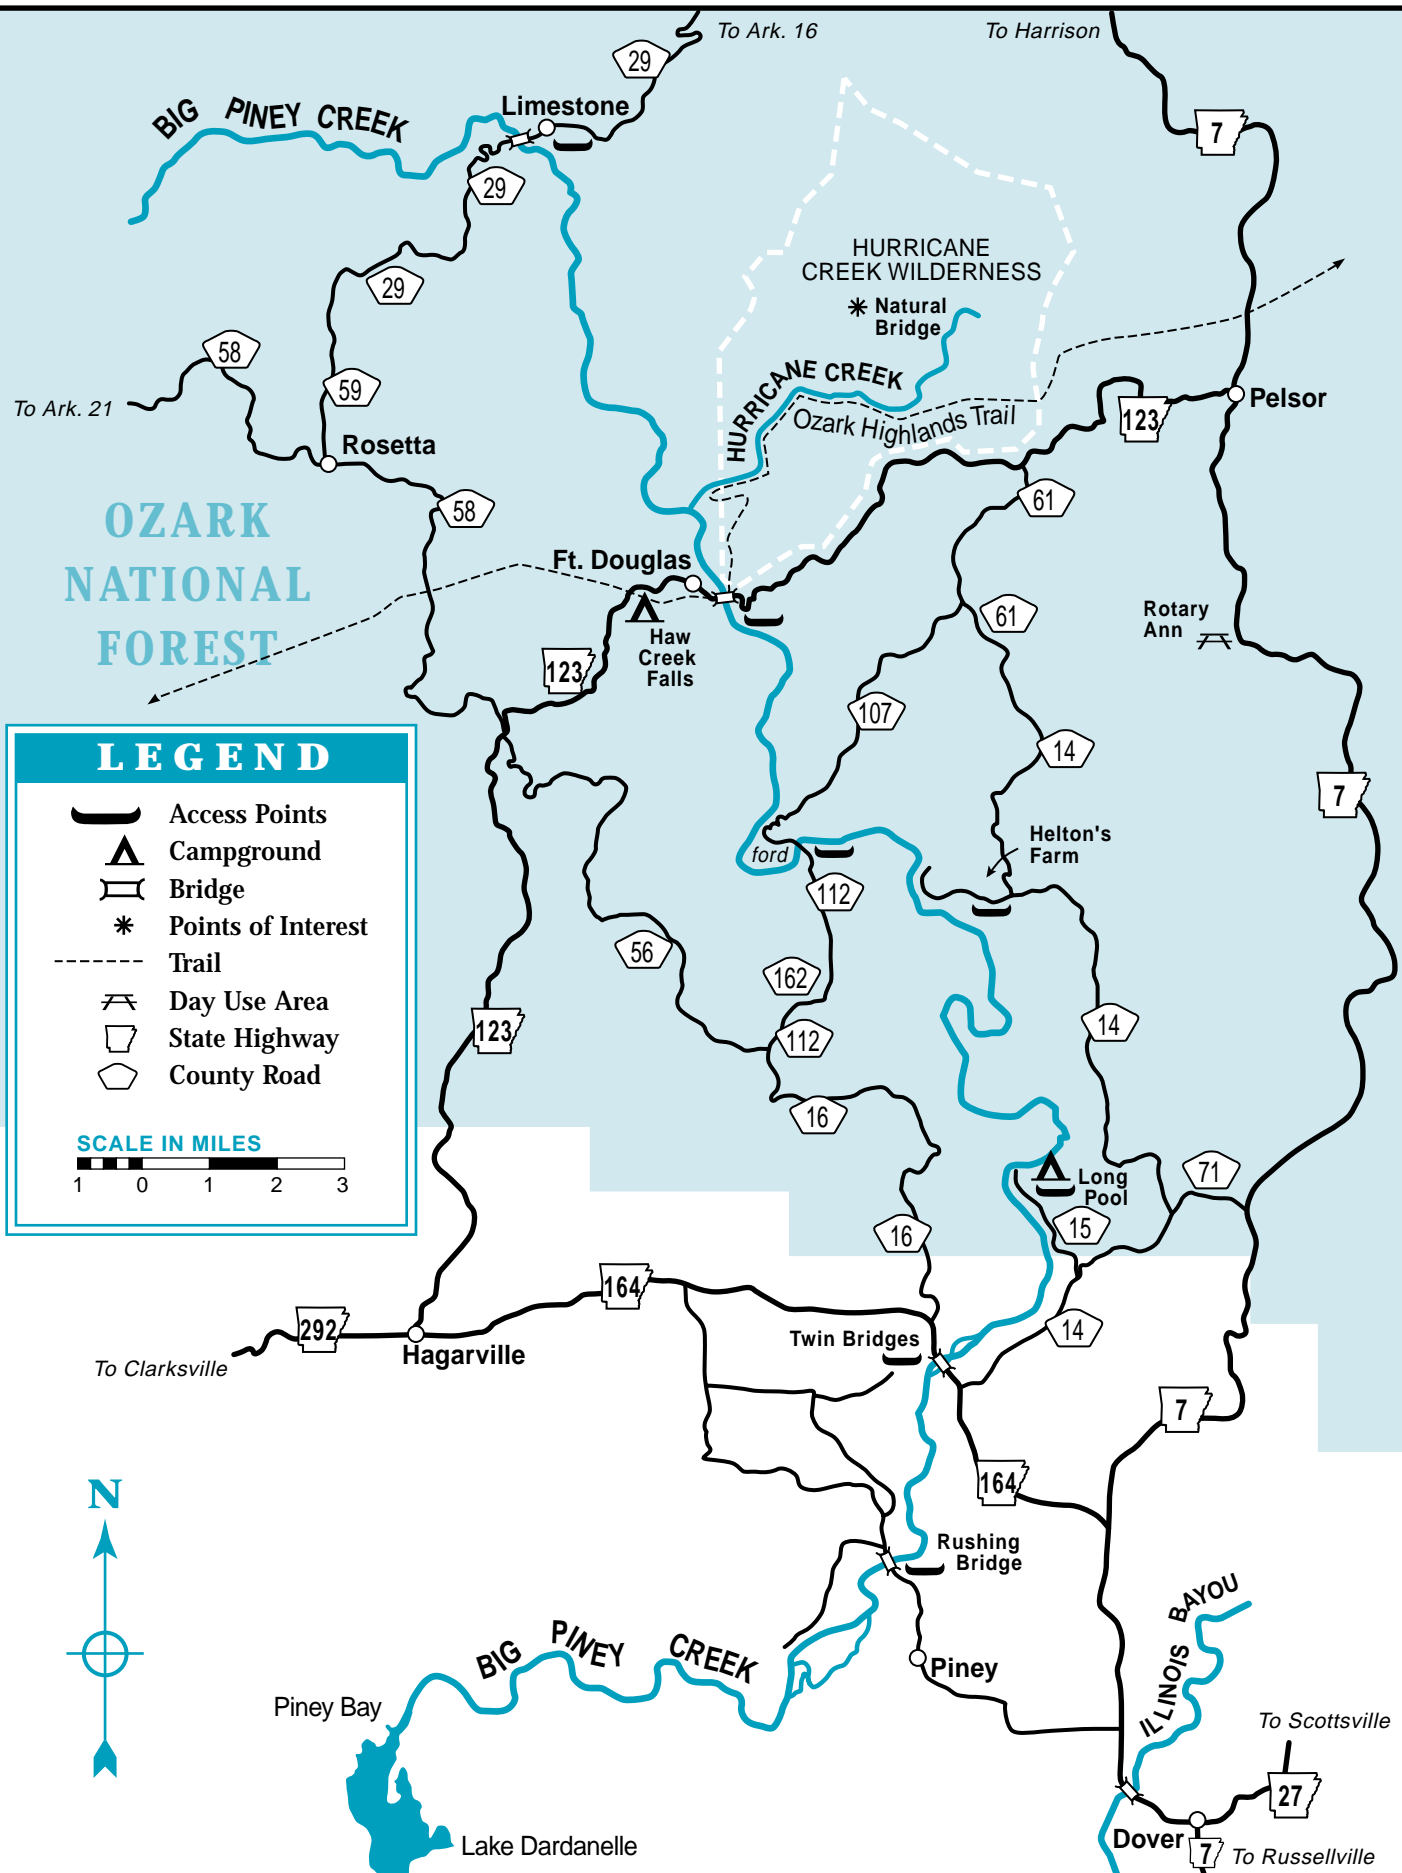

BIG PINEY CREEK AND VICINITY

LEGEND

- Access Points
- Campground
- Bridge
- Points of Interest
- Trail
- Day Use Area
- State Highway
- County Road