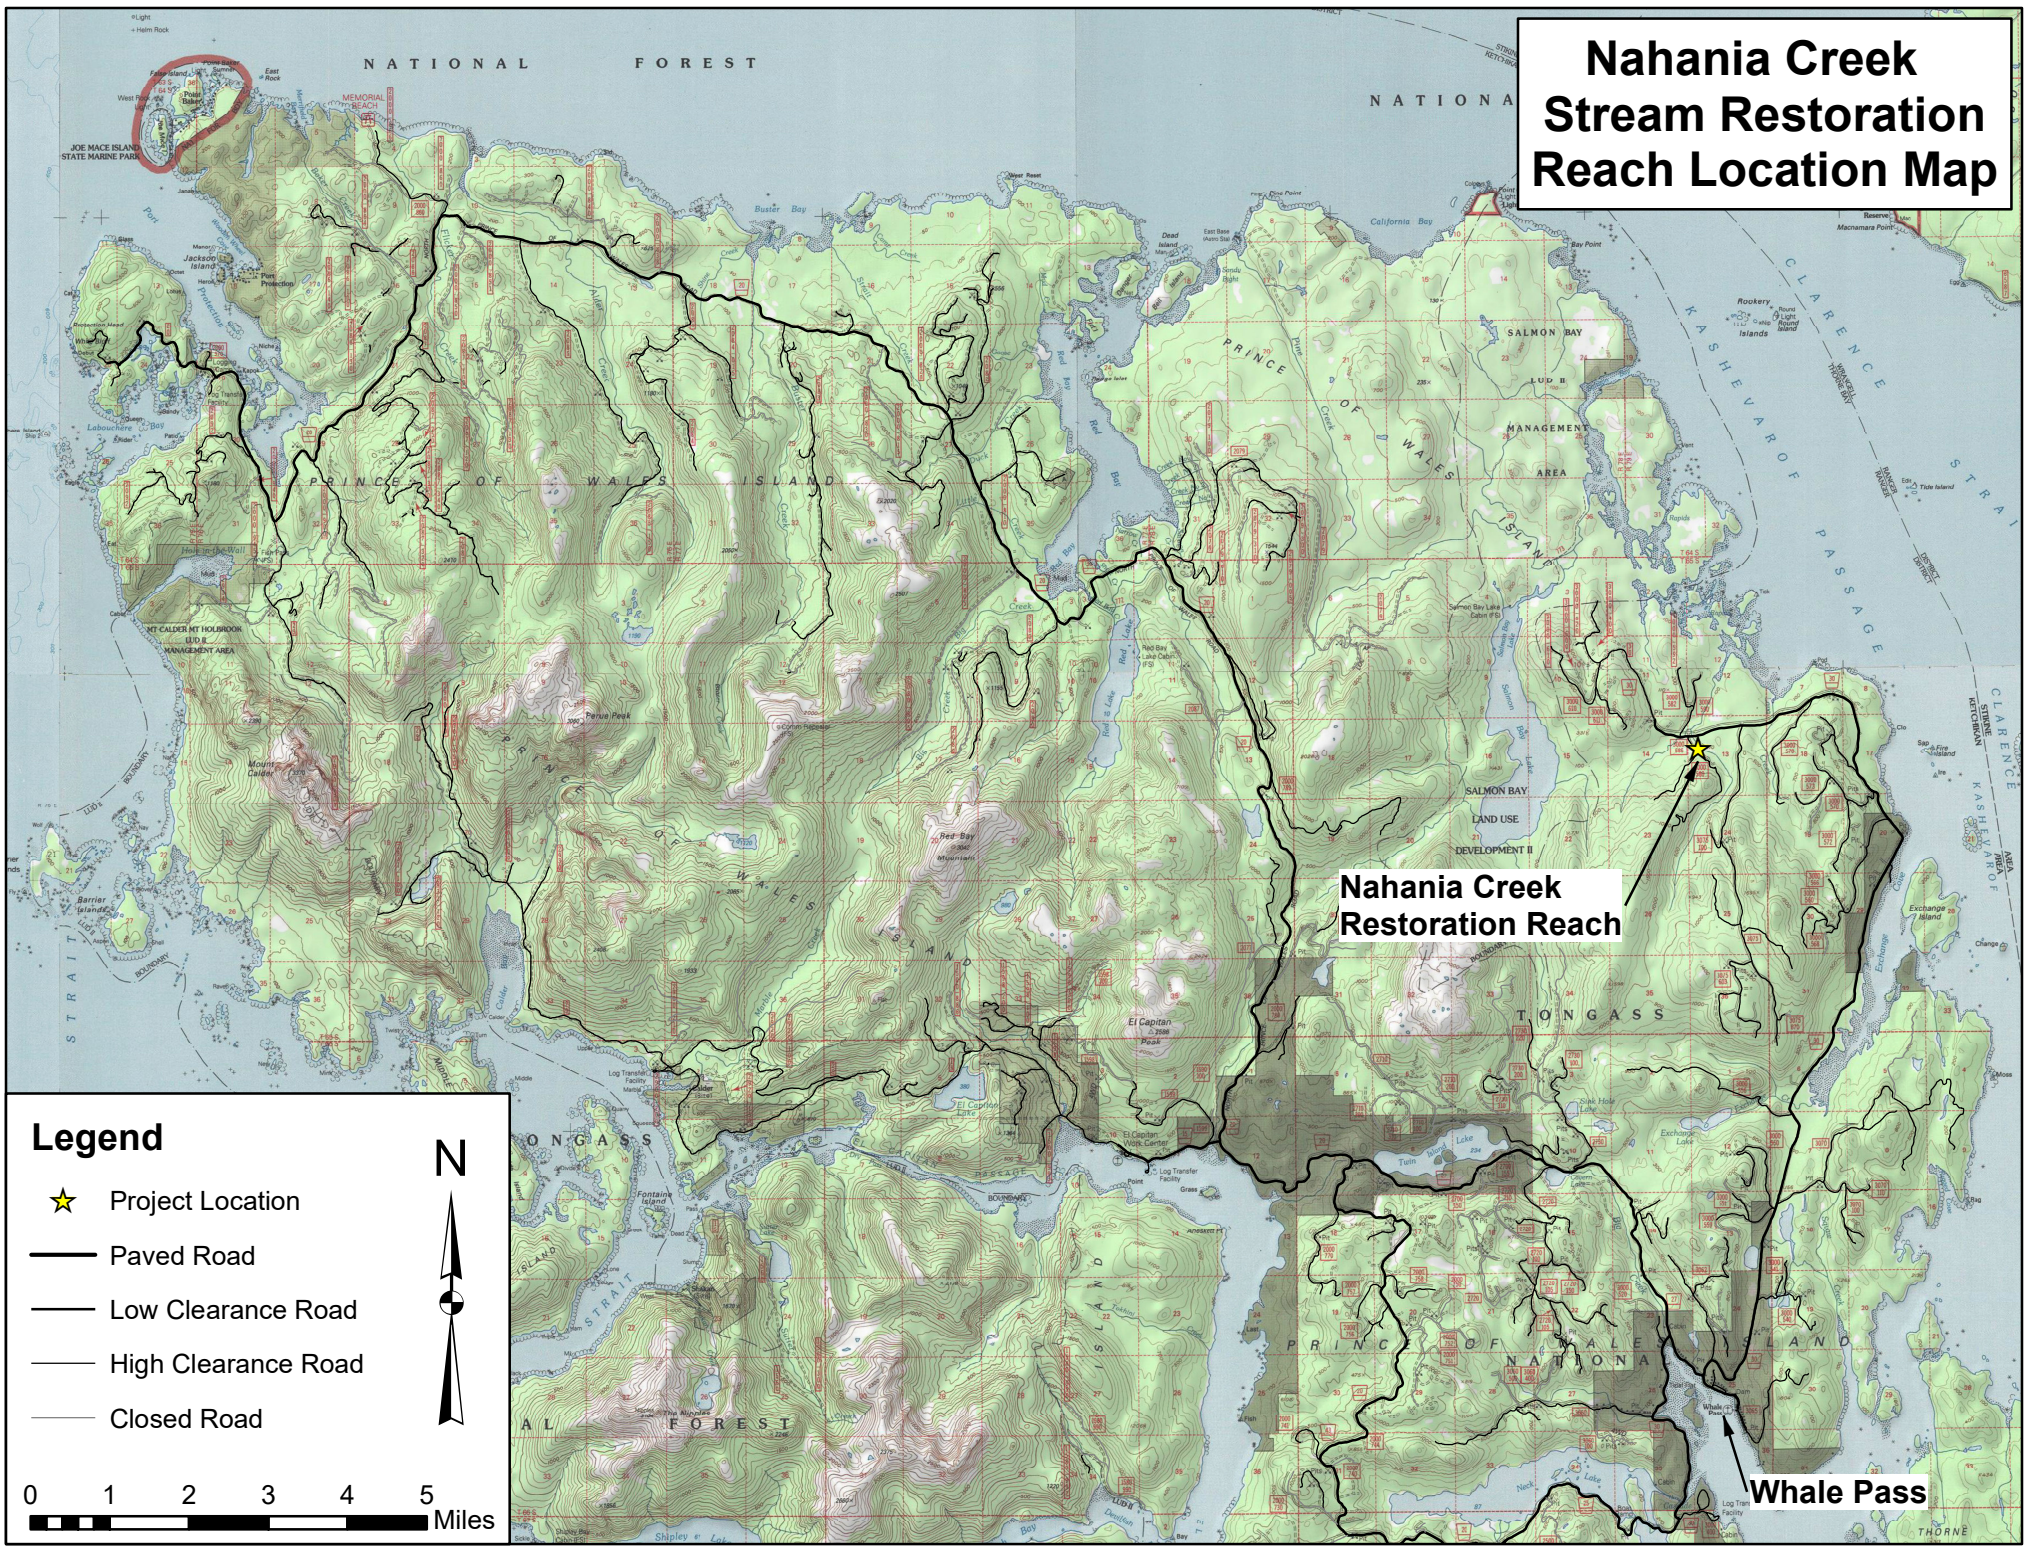

Nahania Creek Stream Restoration Reach Location Map

**Nahania Creek
Restoration Reach**

Whale Pass

Legend

- ★ Project Location
- Paved Road
- Low Clearance Road
- High Clearance Road
- Closed Road