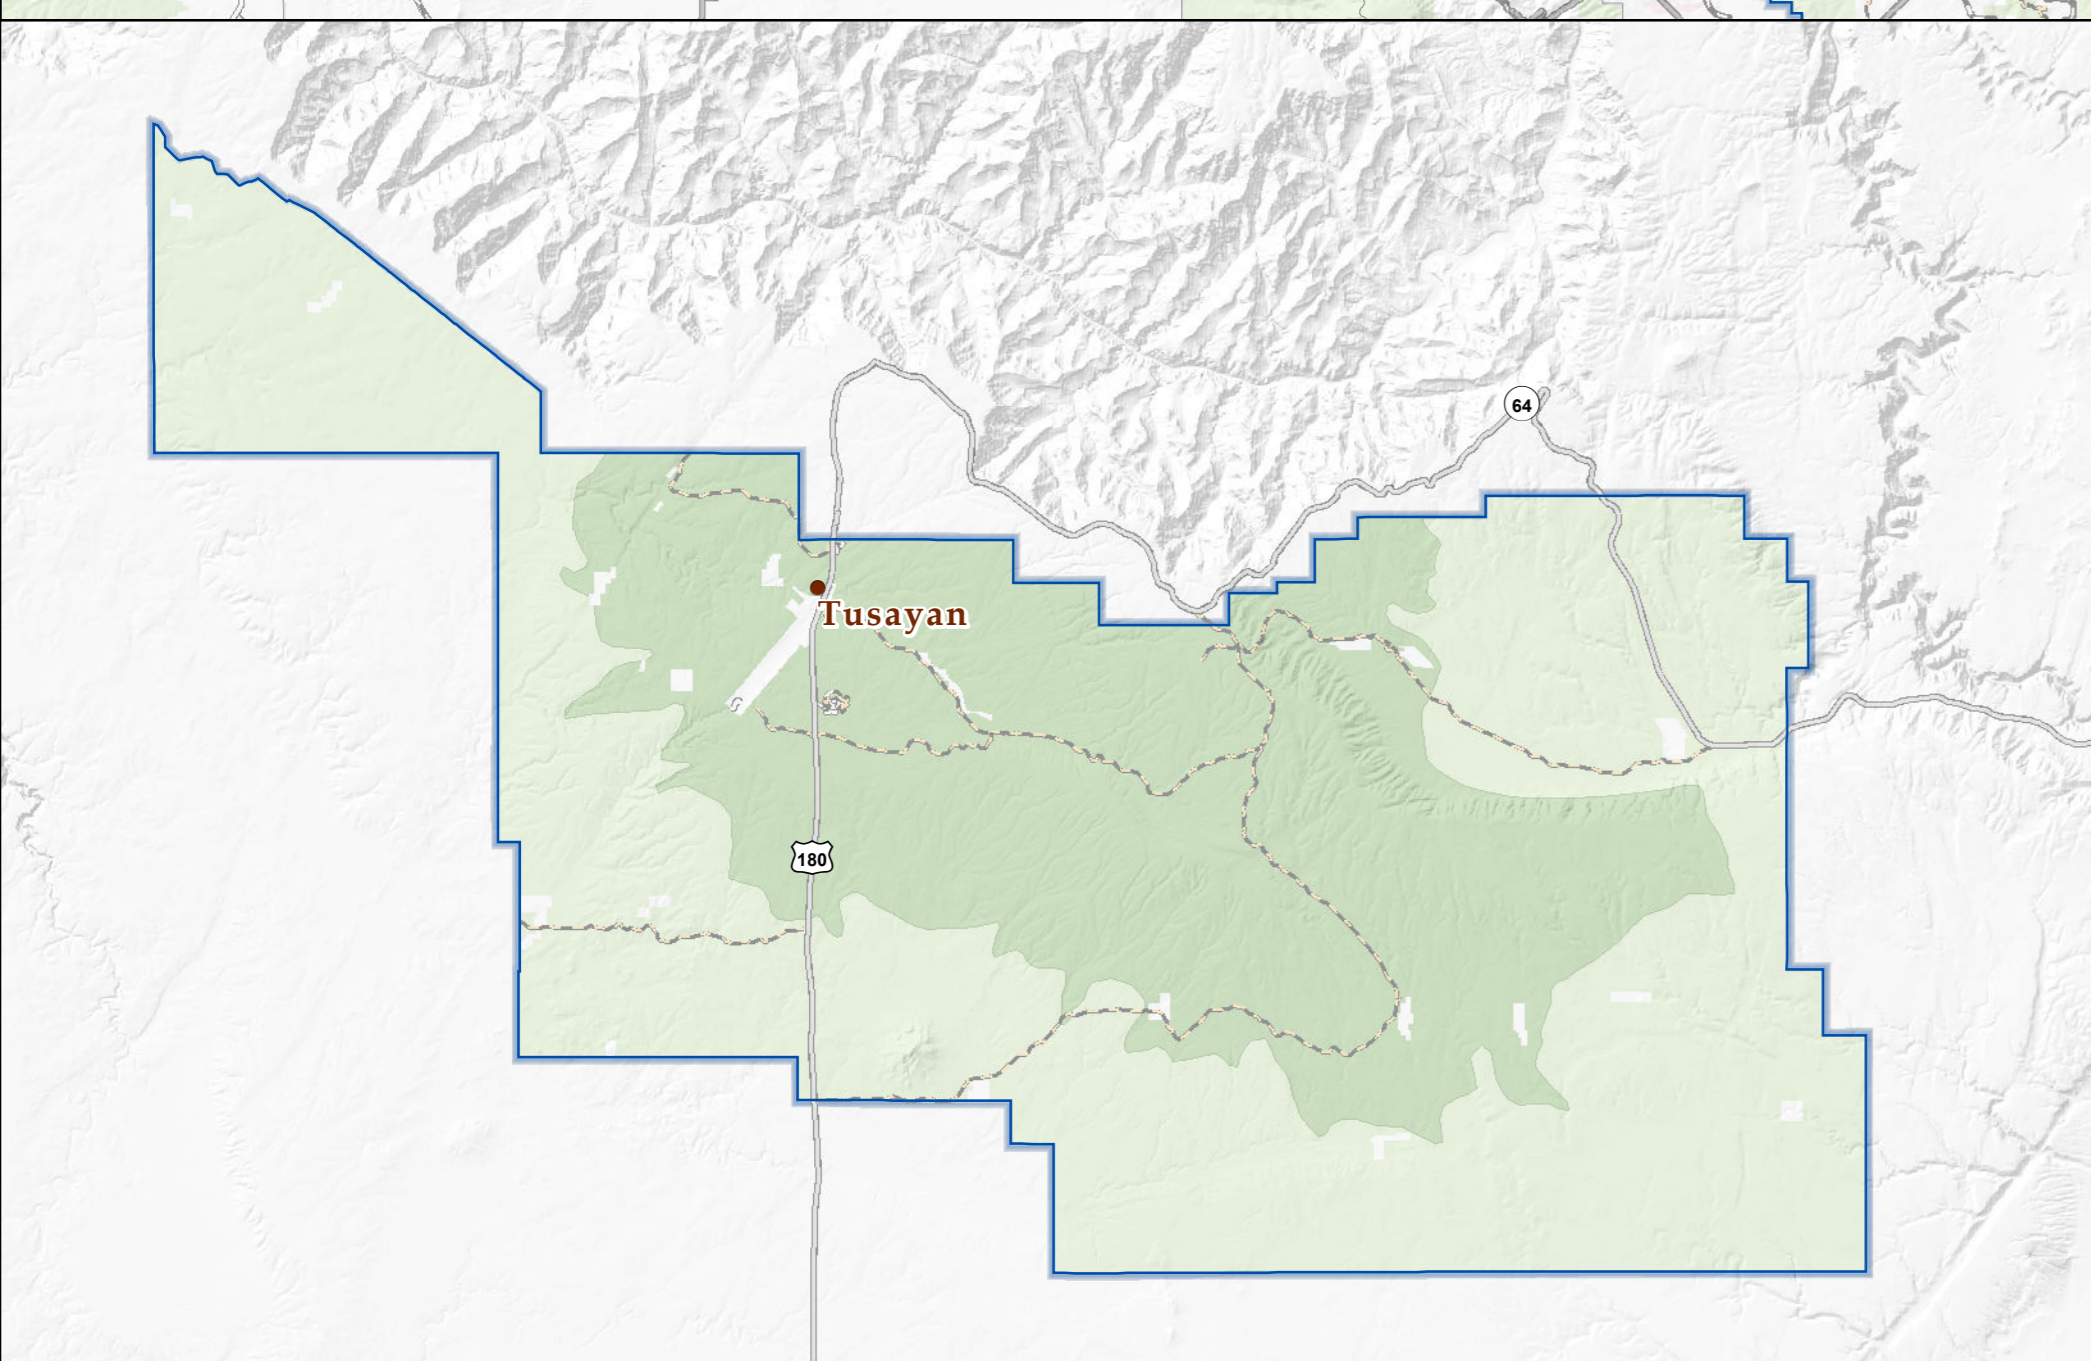

- Four Forest Restoration Initiative - Initiative Area
- Current Projects (Active & Inactive)
- Planned Offerings Fiscal Year 2023
- General Ponderosa Pine Extent

This product is reproduced from geospatial information prepared by the USDA Forest Service. Geospatial information and GIS product accuracy may vary. Using GIS products for purposes other than those for which they were created may yield inaccurate or misleading results. The USDA Forest Service reserves the right to correct, update, modify or replace GIS products without notification.