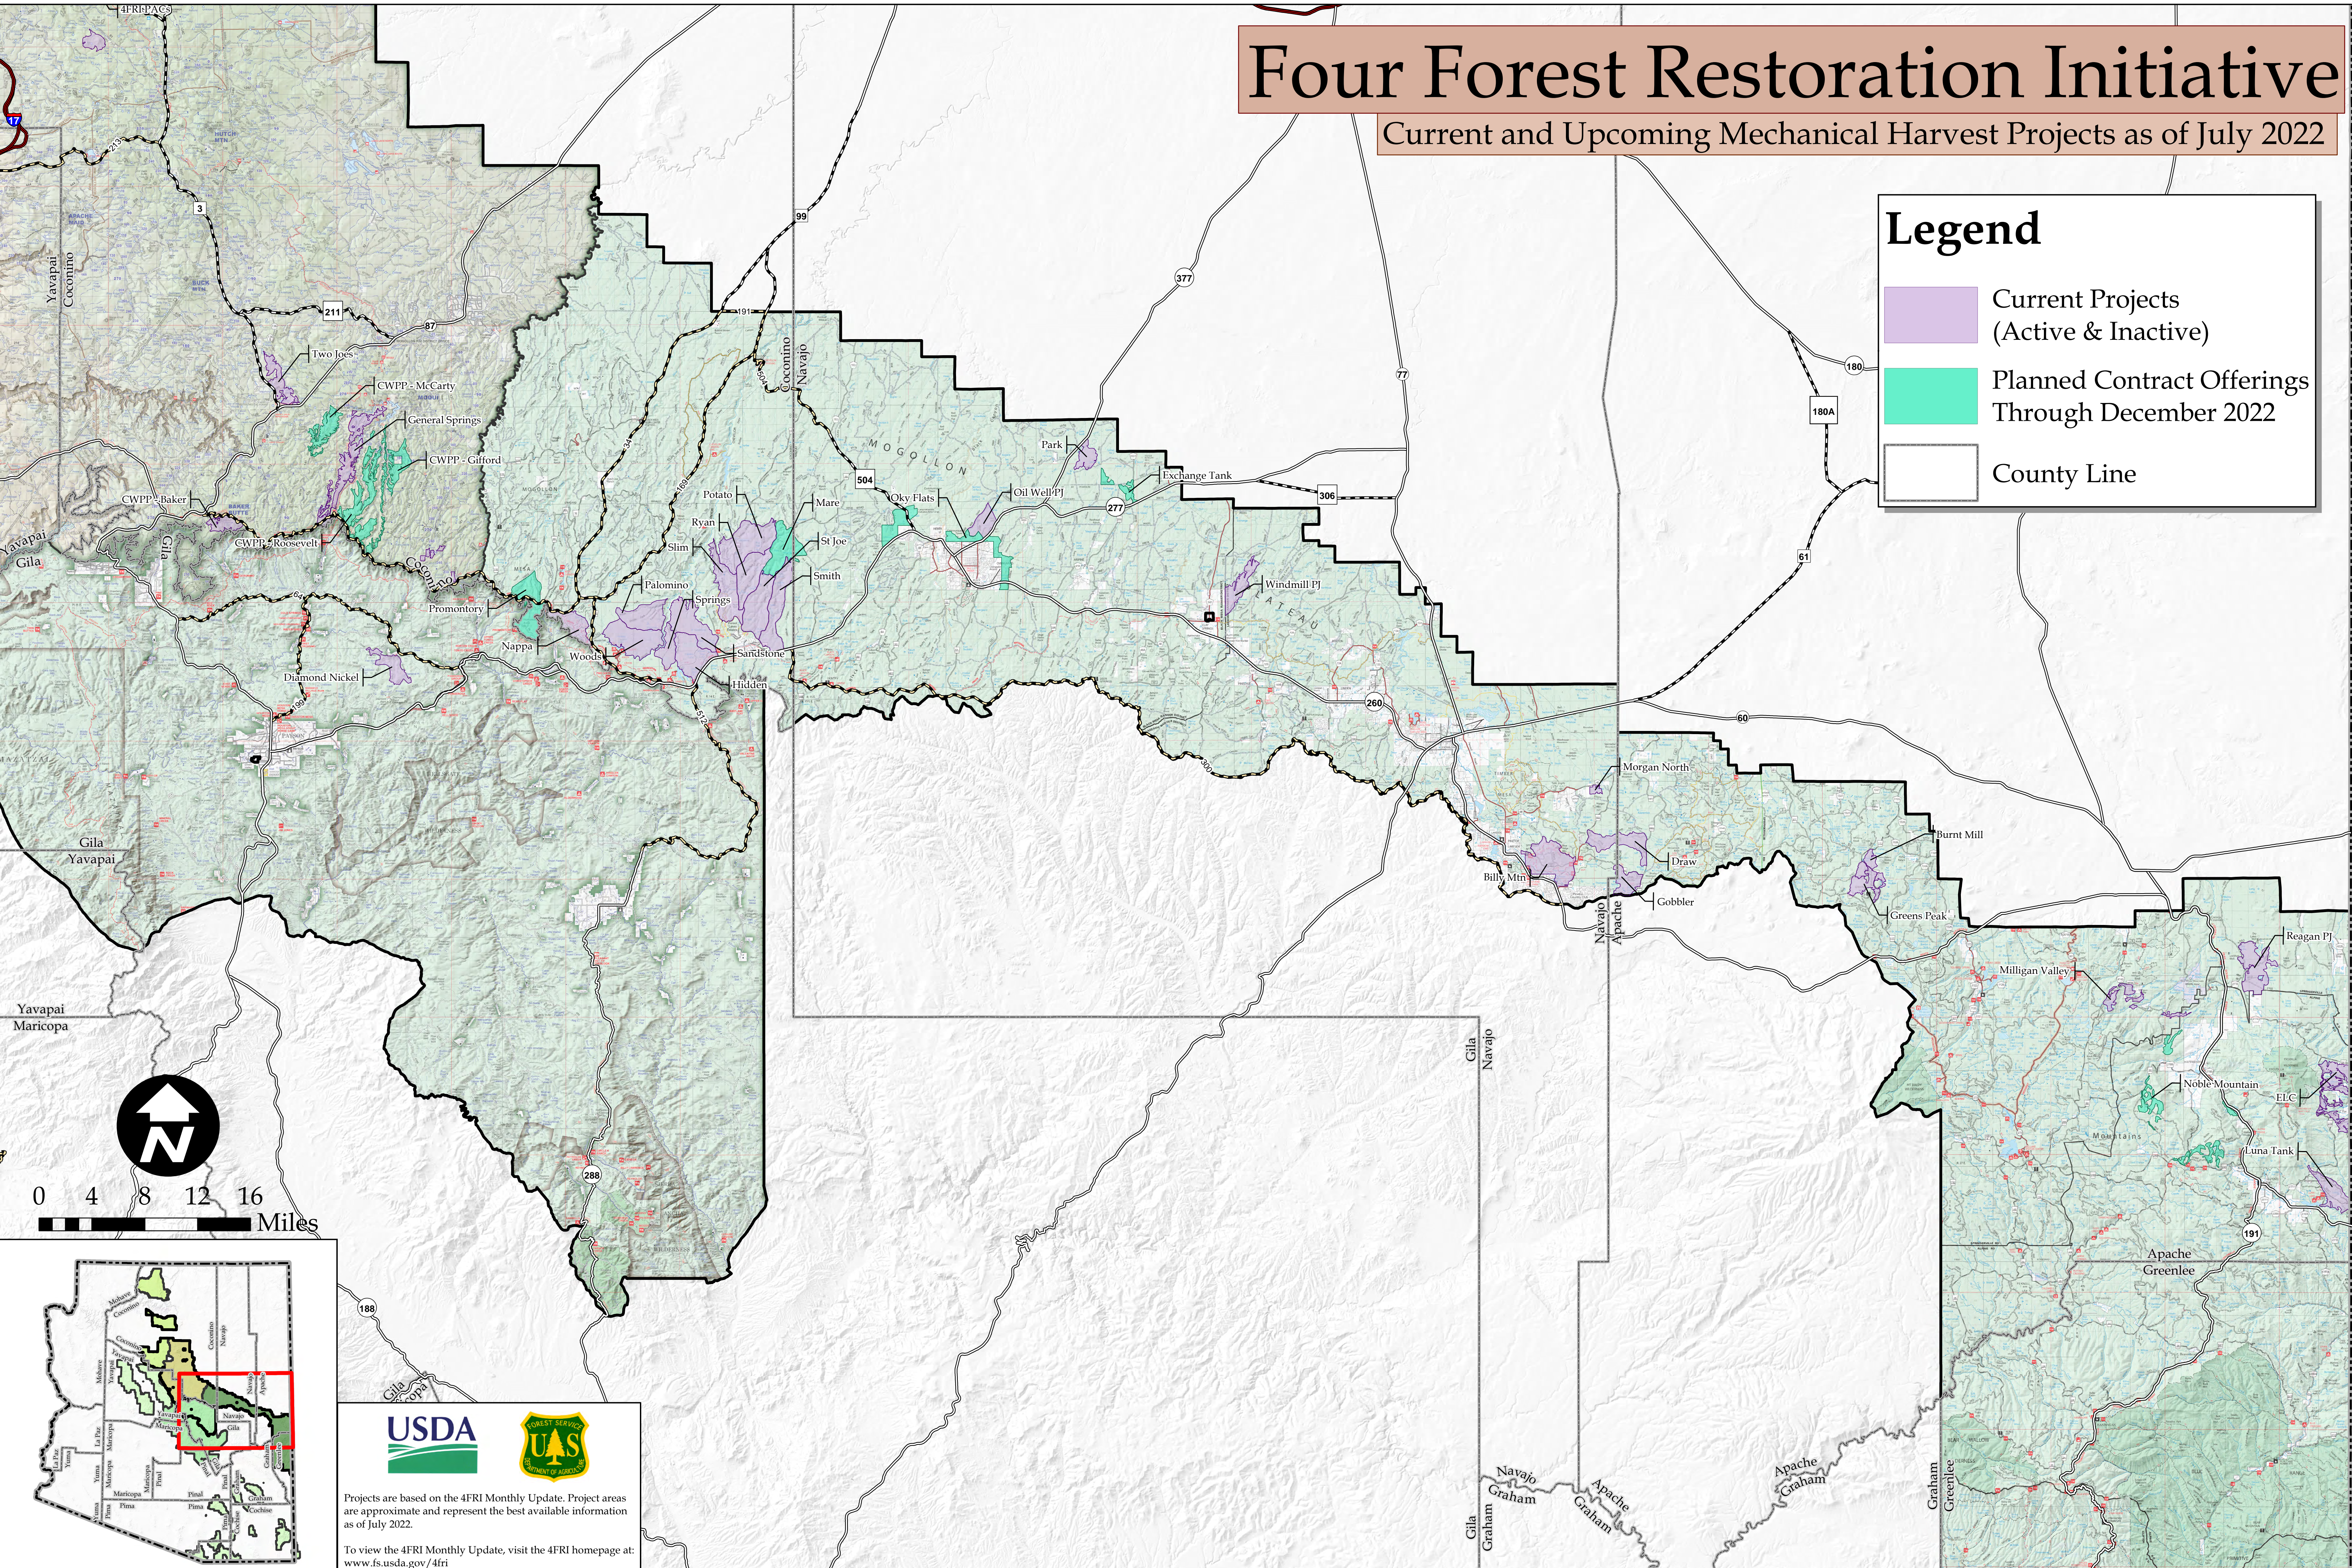

Four Forest Restoration Initiative

Current and Upcoming Mechanical Harvest Projects as of July 2022

Legend

-  Current Projects (Active & Inactive)
-  Planned Contract Offerings Through December 2022
-  County Line

0 4 8 12 16 Miles

Projects are based on the 4FRI Monthly Update. Project areas are approximate and represent the best available information as of July 2022.

To view the 4FRI Monthly Update, visit the 4FRI homepage at: www.fs.usda.gov/4fri