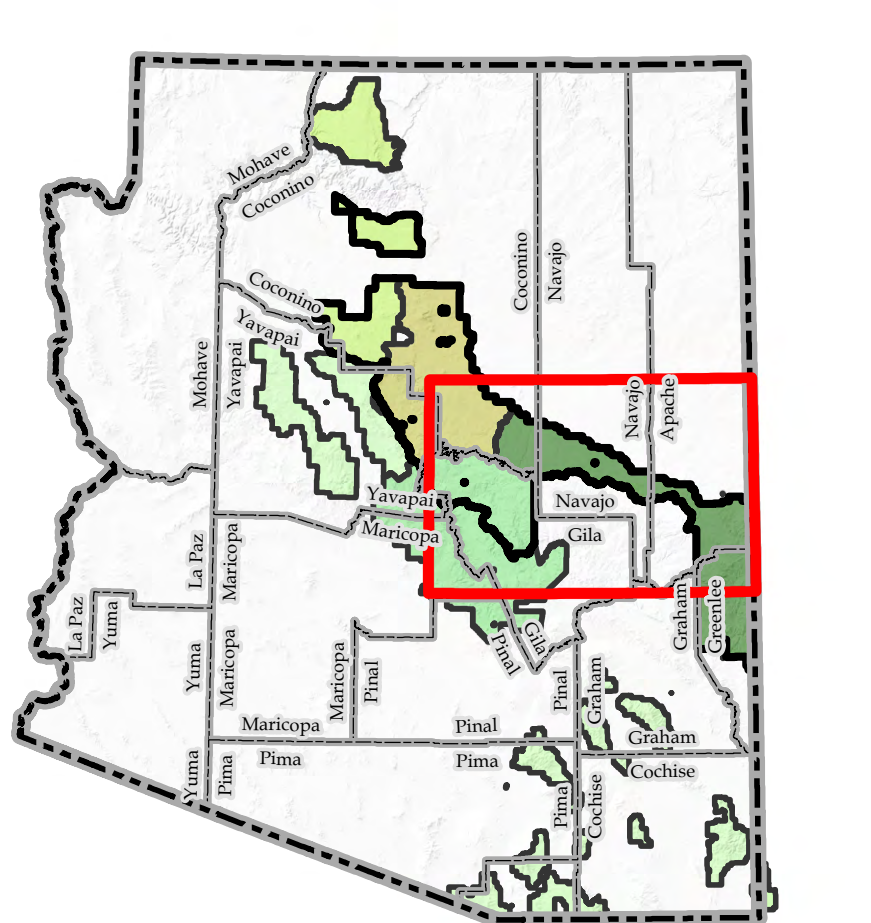

Four Forest Restoration Initiative

Current and Upcoming Mechanical Harvest Projects as of July 2022

Legend

-  Current Projects (Active & Inactive)
-  Planned Contract Offerings Through December 2022
-  County Line

0 4 8 12 16 Miles

Projects are based on the 4FRI Monthly Update. Project areas are approximate and represent the best available information as of July 2022.

To view the 4FRI Monthly Update, visit the 4FRI homepage at: www.fs.usda.gov/4fri