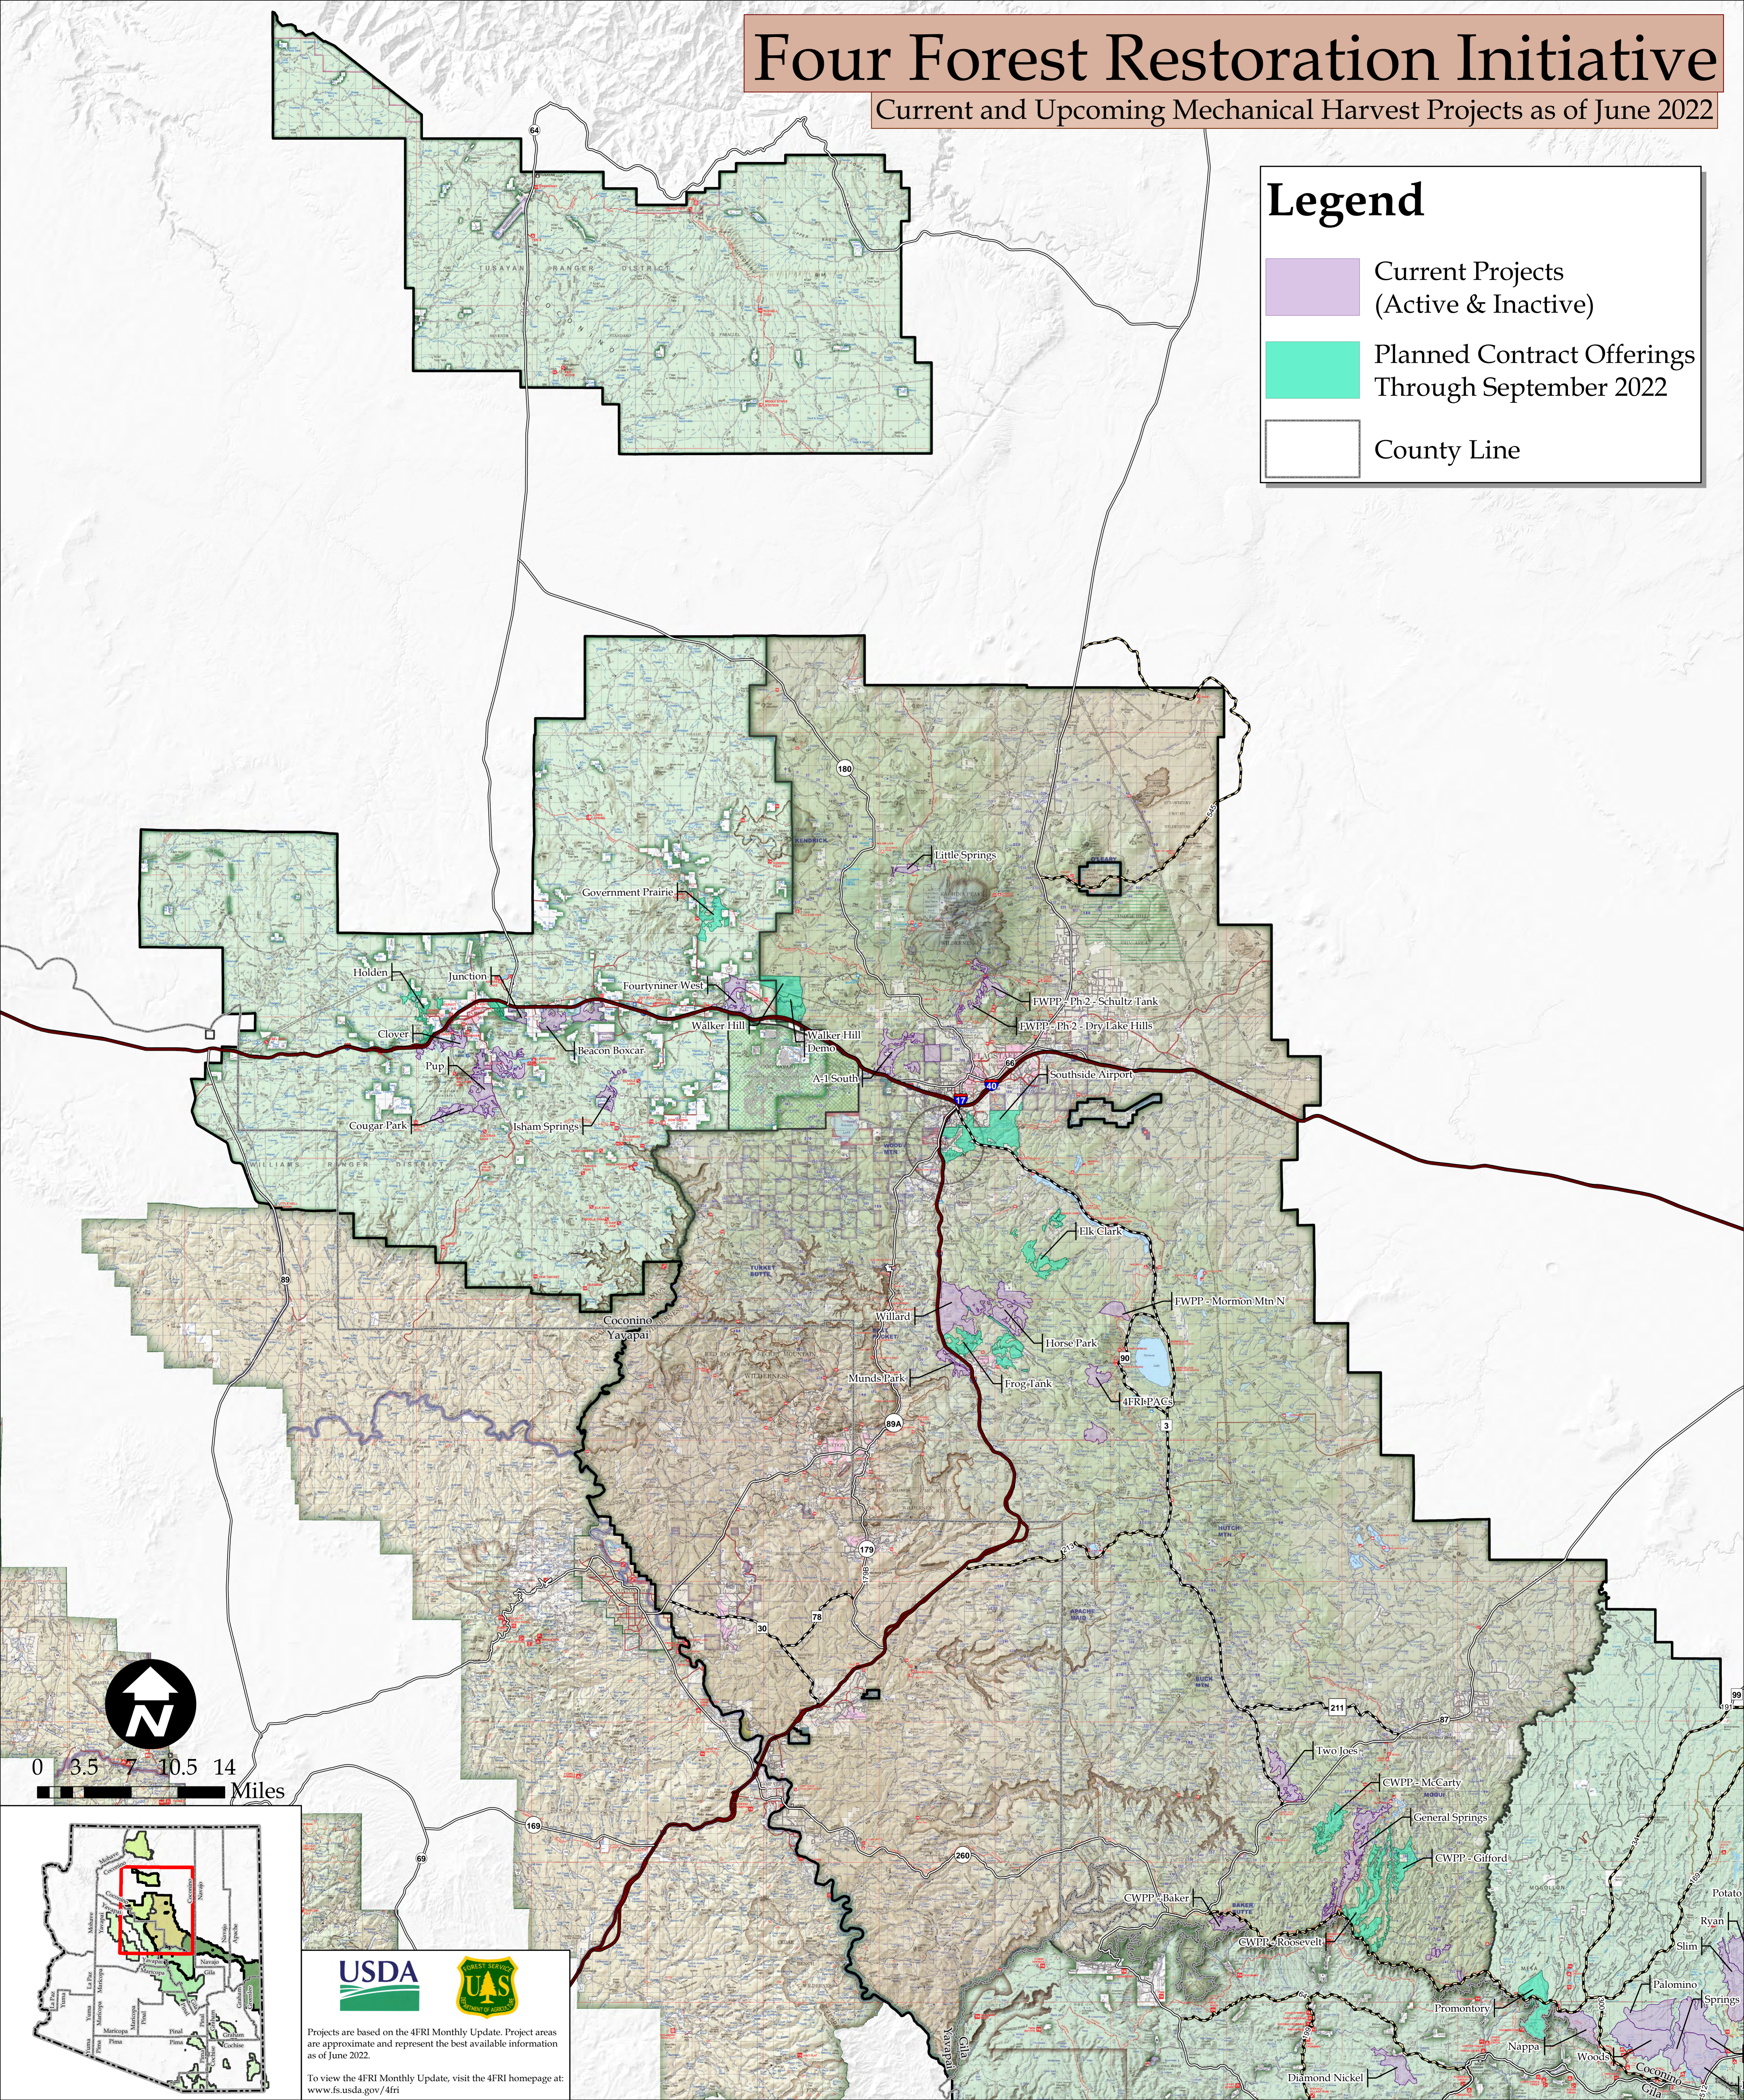

Four Forest Restoration Initiative

Current and Upcoming Mechanical Harvest Projects as of June 2022

Legend

-  Current Projects (Active & Inactive)
-  Planned Contract Offerings Through September 2022
-  County Line

Projects are based on the 4FRI Monthly Update. Project areas are approximate and represent the best available information as of June 2022.

To view the 4FRI Monthly Update, visit the 4FRI homepage at: www.fs.usda.gov/4fri