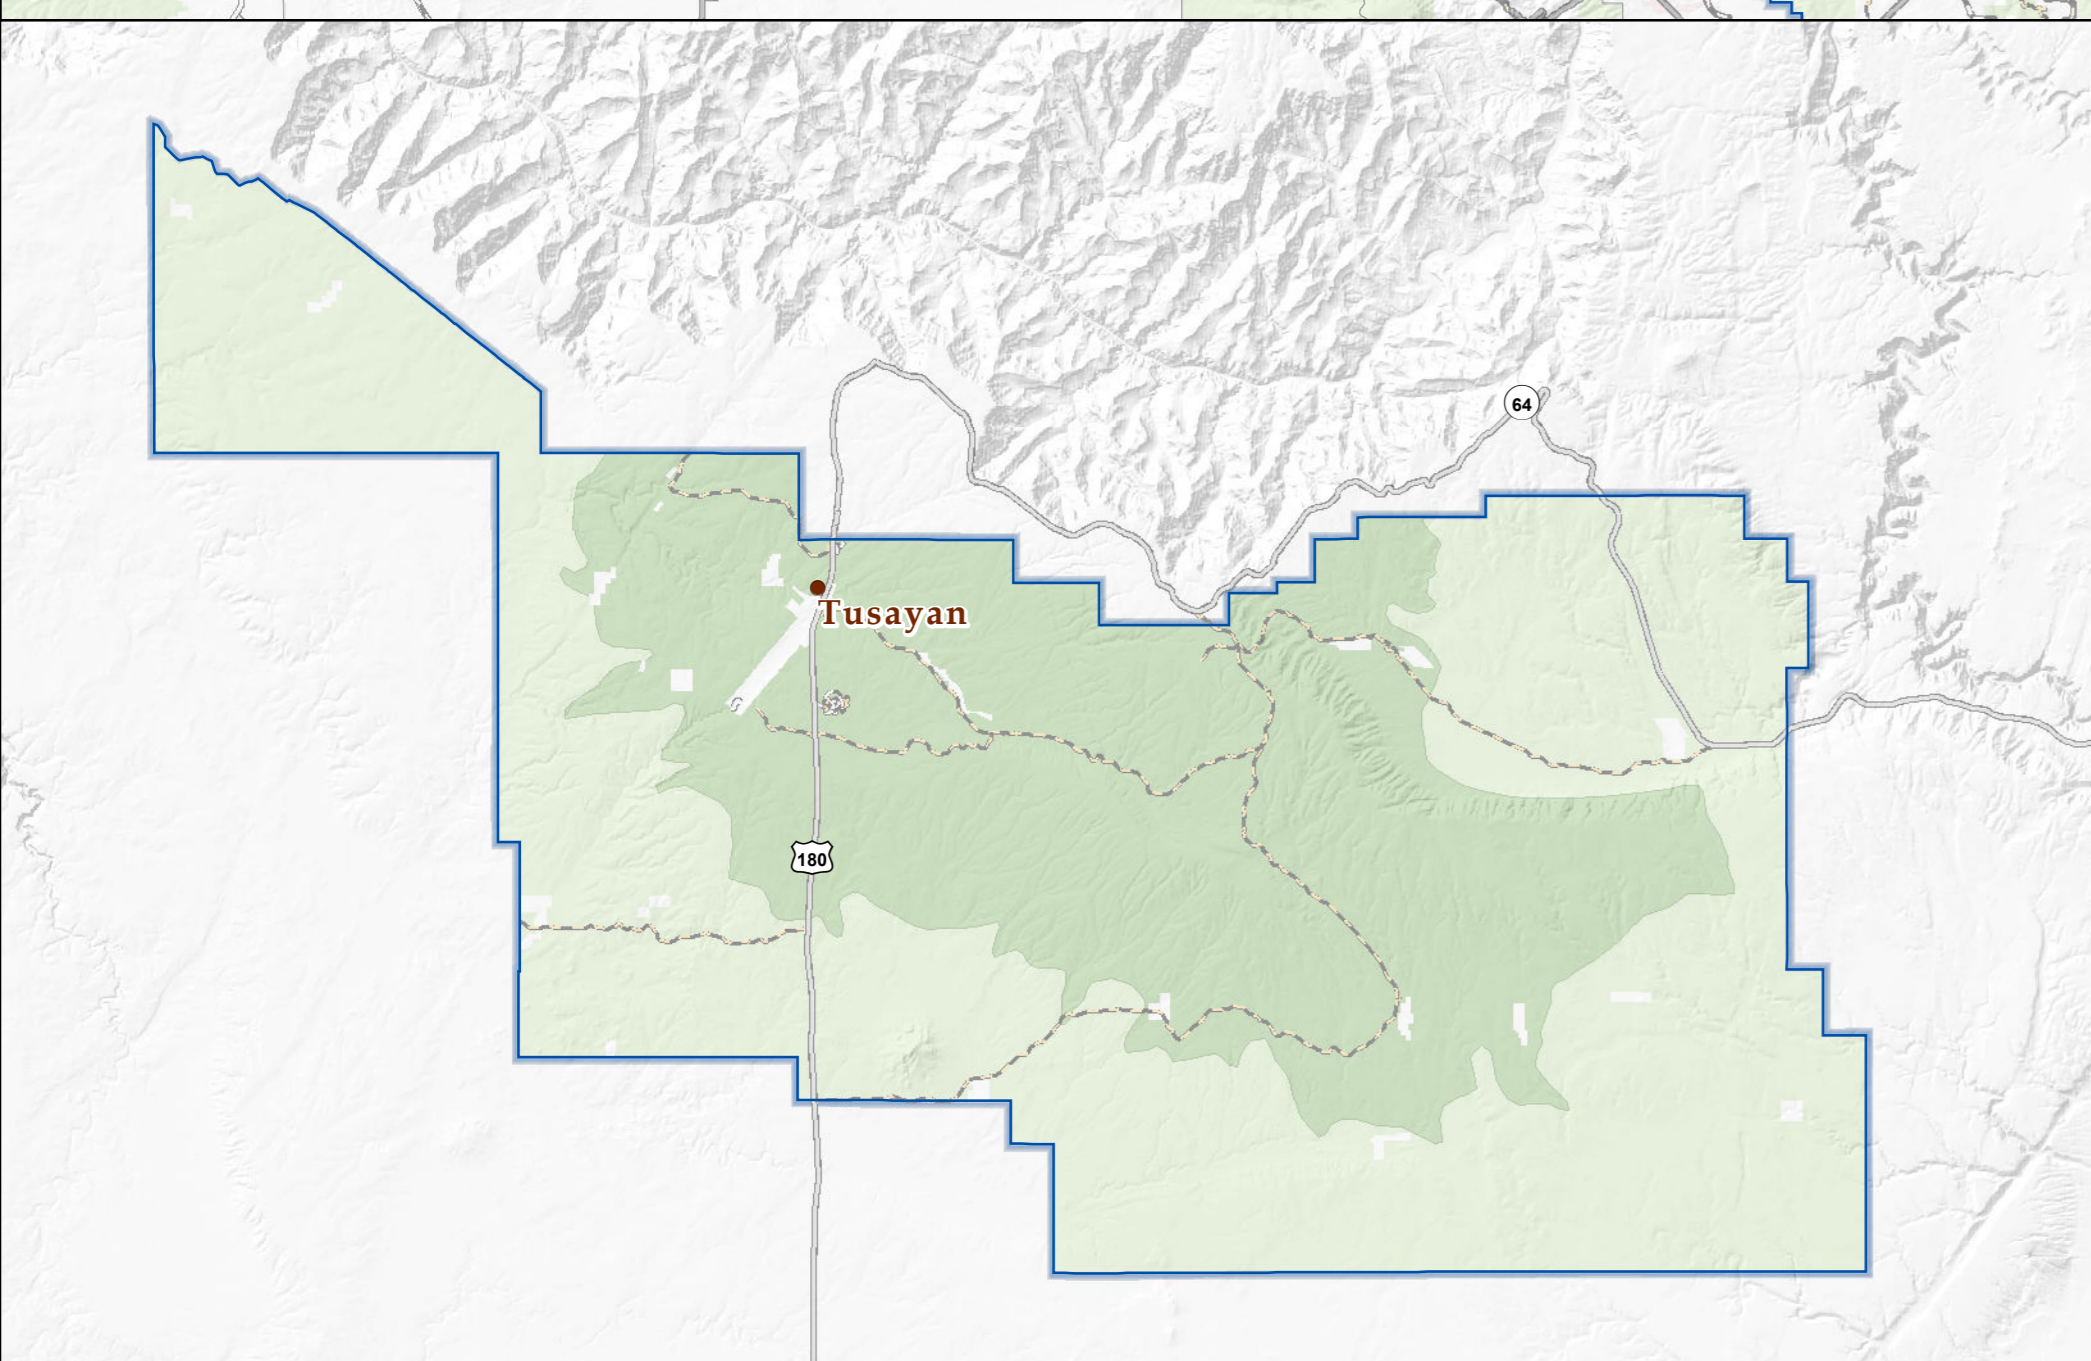

- Four Forest Restoration Initiative - Initiative Area
- Current Projects (Active & Inactive)
- Planned Offerings Fiscal Year 2023
- General Ponderosa Pine Extent

This product is reproduced from geospatial information prepared by the USDA Forest Service. Geospatial information and GIS product accuracy may vary. Using GIS products for purposes other than those for which they were created may yield inaccurate or misleading results. The USDA Forest Service reserves the right to correct, update, modify or replace GIS products without notification.